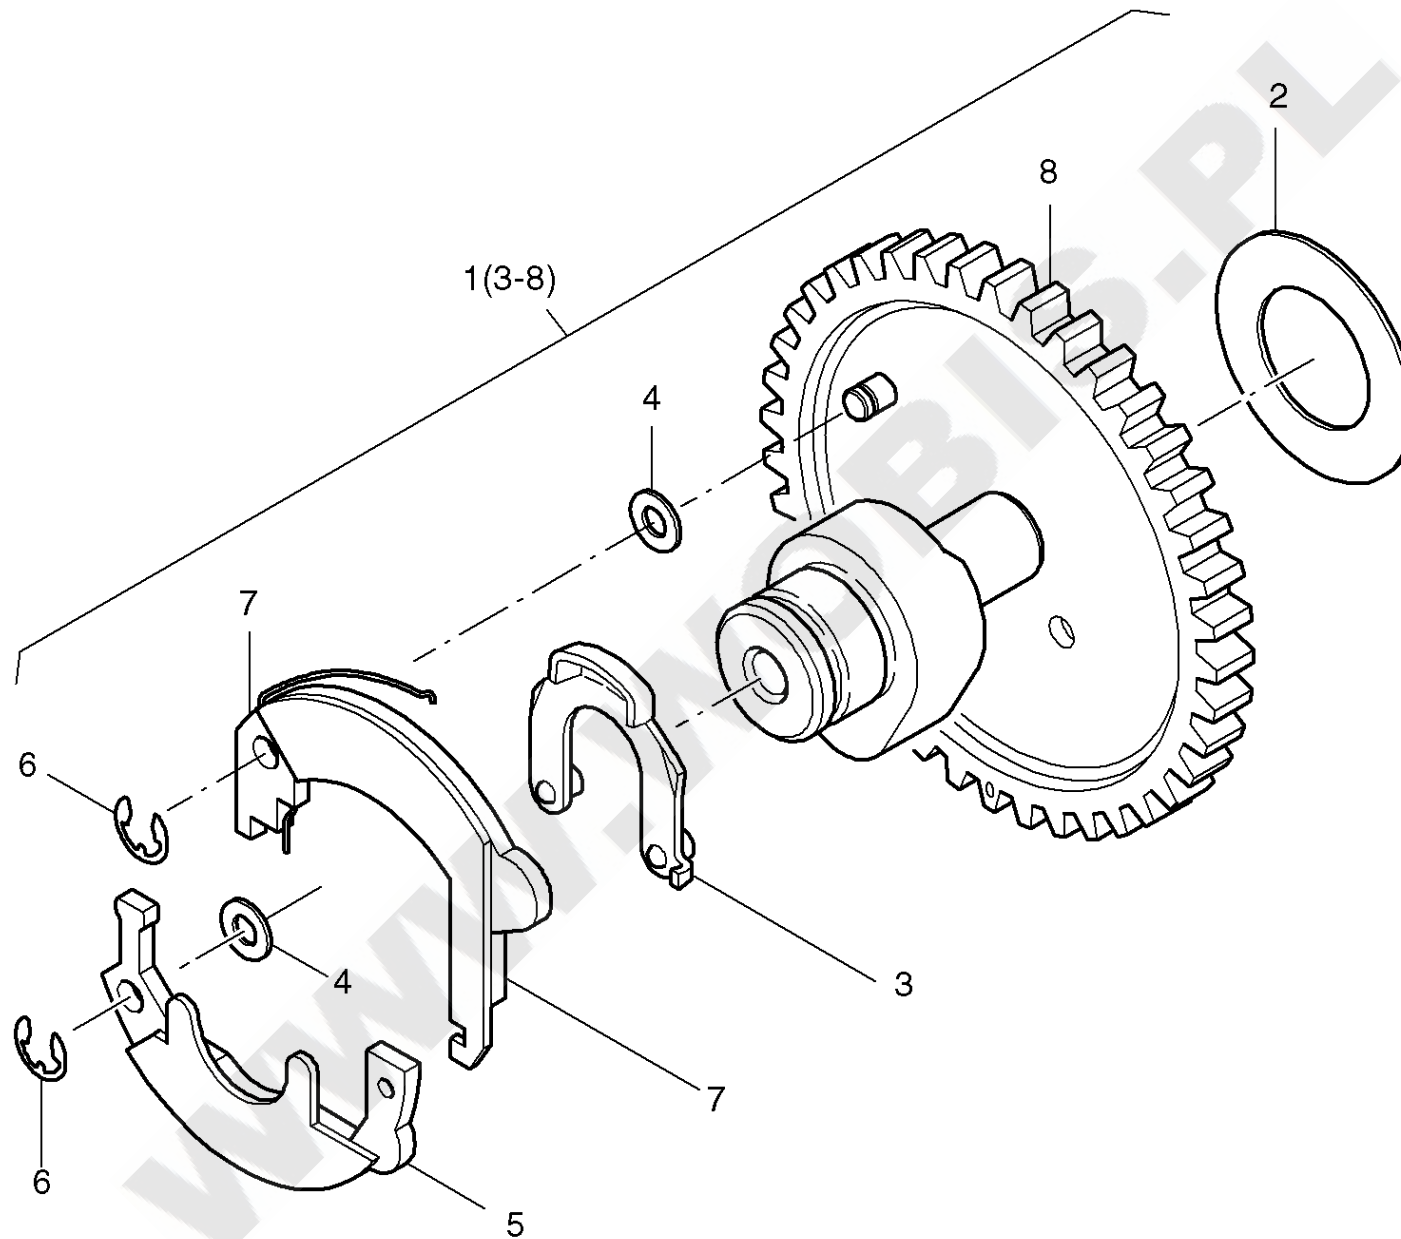

Pos.	Part no.	Description	Qty.	Notice	Add. notice	kg	EA	TA	DA	dDPW	List price
1	01552700	CRANKSHAFT NO.X	1	part was replaced by 01552701		0,000	0	11	7		
2	_noorder	No single order	-								
3	04125300	CLOSING PLUG 12MM	1	part was replaced by 50300801		0,001	0	11	7		
4	05099600	STUBSHAFT SAE GEN.	1	Nr. 4 SAE Generator \varnothing 19,8 mm		0,000	0	21	7		
6	05099700	STUBSHAFT TAP. NO.6	1	Nr. 6 ital. 23 keg., con. part was replaced by 05099701		0,000	0	21	7		
7	05099800	STUBSHAFT CYL.3/4"	1	Nr. 7 - \varnothing 3/4" zyl., cil. part was replaced by 05099801		0,190	0	21	7		
8	05099900	STUBSHAFT SAE3/4UNF	1	Nr. 8 SAE 3/4" - 16 UNF 2A		0,000	0	21	7		
9	05100000	STUBSHAFT CYL.20MM	1	\varnothing 20 zyl., cil. part was replaced by 05100001		0,185	0	21	7		
10	40032500	SUPPORTING DISC	1	40 x 50 x 2,5 DIN 988		0,012	4	11	1		
11	50120600	CIRCLIP A40X1,75	1	A 40 x 1,75 DIN 471		0,006	4	11	1		
12	04114201	DISC 18,5X37X5	1	18,5 x 37 x 5		0,031	1	11	1		
13	50443600	HEXSCREW M18X1,5X55	1	M 18 x 1,5 x 55 DIN 961 - 10.9		0,150	4	11	1		
14	04120400	FITTINGKEY	1	4,75 x 30		0,005	1	11	1		
15	05107301	STUBSHAFT HEXAGON	1	SW 27 mm, \varnothing 26,8 mm		0,000	0	21	7		
16	50463400	FITTINGKEY A 5X5X36	1	A 5 x 5 x 36 DIN 6885		0,006	4	21	4		
17	50463400	FITTINGKEY A 5X5X36	1	A 5 x 5 x 36 DIN 6885		0,006	4	21	4		
18	04152500	STUBSHAFT CIL. 22,2	1	\varnothing 22,2 zyl., cil. part was replaced by 04152501		0,000	0	21	7		