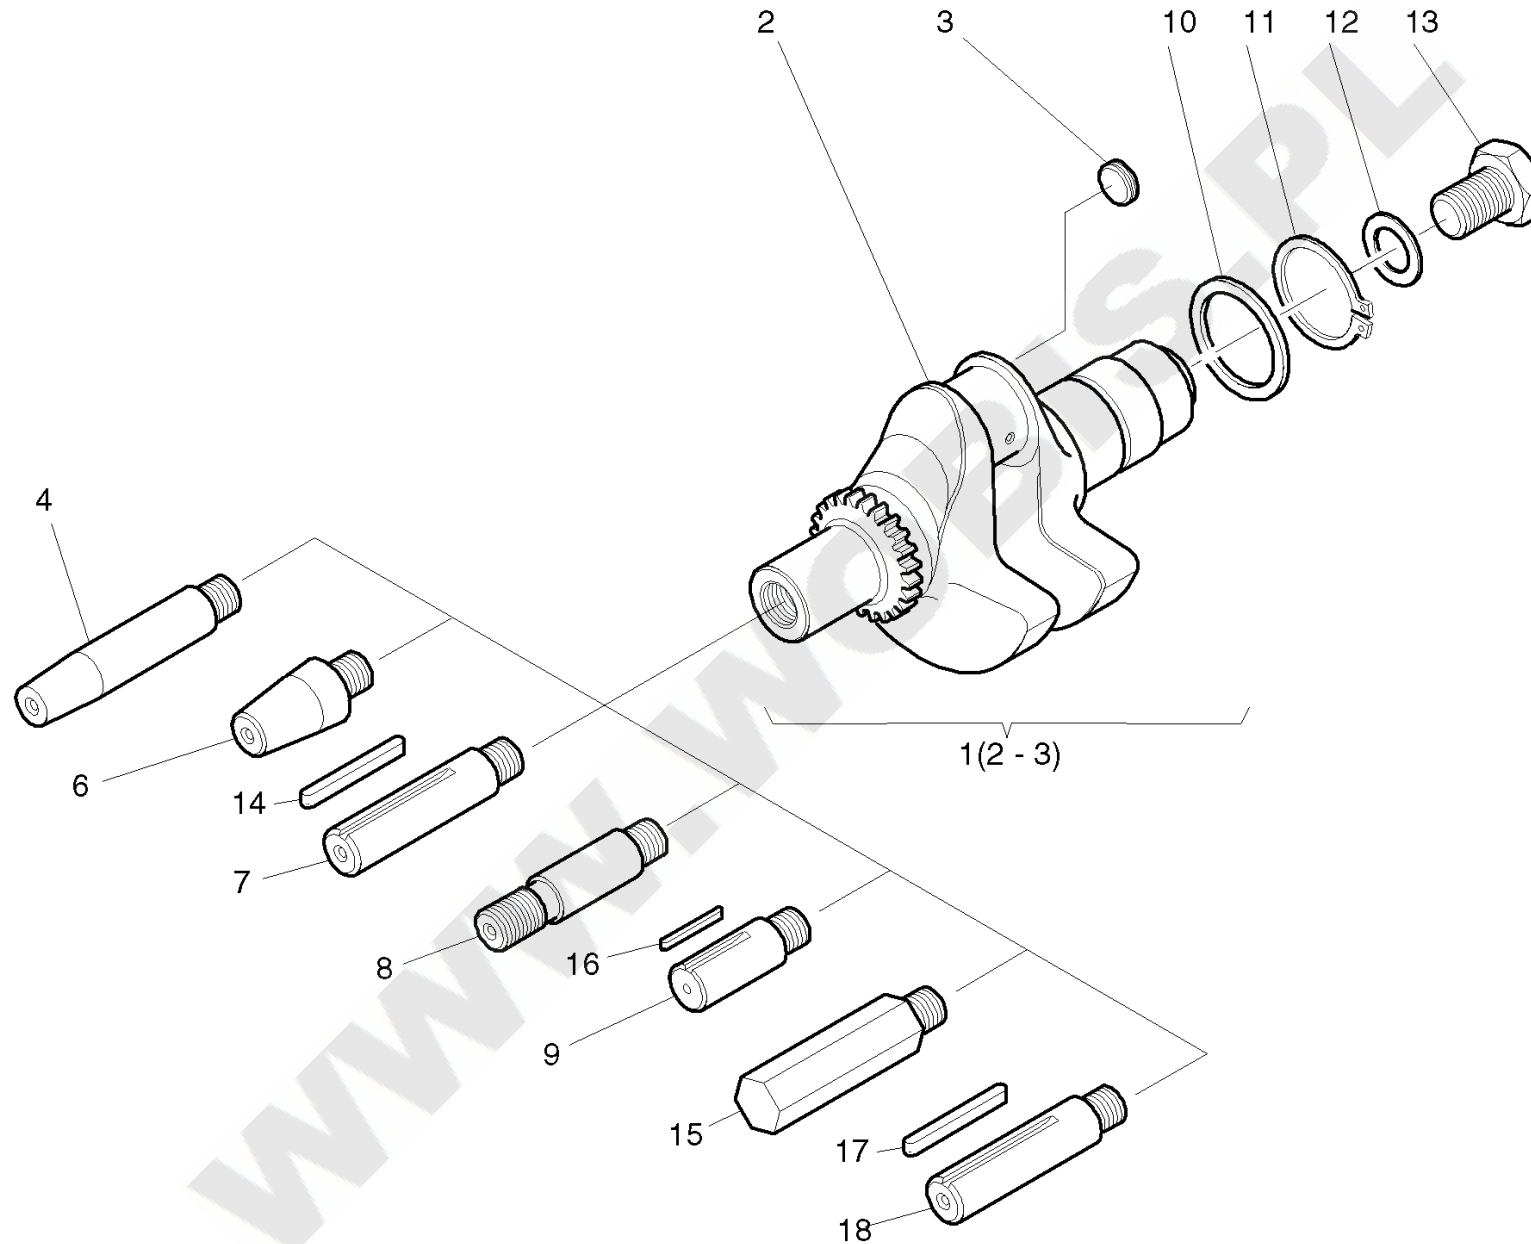

ORYGINALNE CZĘŚCI ZAMIENNE   SERWIS GWARANCYJNY I POGWARANCYJNY
WYMIARY SERWISOWE ORAZ KATALOGI CZĘŚCI ZAMIENNYCH NA STRONIE WWW.WOBIS.PL/SERWIS

ORYGINALNE CZĘŚCI ZAMIENNE   SERWIS GWARANCYJNY I POGWARANCYJNY
WYMIARY SERWISOWE ORAZ KATALOGI CZĘŚCI ZAMIENNYCH NA STRONIE WWW.WOBIS.PL/SERWIS

Pos.	Part no.	Description	Qty.	Notice	Add. notice	kg	EA	TA	DA	dDPW	List price
1	01552700	CRANKSHAFT NO.X	1	part was replaced by 01552701		0,000	0	11	7		
2	_noorder	No single order	-								
3	04125300	CLOSING PLUG 12MM	1	part was replaced by 50300801		0,001	0	11	7		
4	05099600	STUBSHAFT SAE GEN.	1	Nr. 4 SAE Generator $\varnothing$ 19,8 mm		0,000	0	21	7		
6	05099700	STUBSHAFT TAP. NO.6	1	Nr. 6 ital. 23 keg., con. part was replaced by 05099701		0,000	0	21	7		
7	05099800	STUBSHAFT CYL.3/4"	1	Nr. 7 - $\varnothing$ 3/4" zyl., cil. part was replaced by 05099801		0,190	0	21	7		
8	05099900	STUBSHAFT SAE3/4UNF	1	Nr. 8 SAE 3/4" - 16 UNF 2A		0,000	0	21	7		
9	05100000	STUBSHAFT CYL.20MM	1	$\varnothing$ 20 zyl., cil. part was replaced by 05100001		0,185	0	21	7		
10	40032500	SUPPORTING DISC	1	40 x 50 x 2,5 DIN 988		0,012	4	11	1		
11	50120600	CIRCLIP A40X1,75	1	A 40 x 1,75 DIN 471		0,006	4	11	1		
12	04114201	DISC 18,5X37X5	1	18,5 x 37 x 5		0,031	1	11	1		
13	50443600	HEXSCREW M18X1,5X55	1	M 18 x 1,5 x 55 DIN 961 - 10.9		0,150	4	11	1		
14	04120400	FITTINGKEY	1	4,75 x 30		0,005	1	11	1		
15	05107301	STUBSHAFT HEXAGON	1	SW 27 mm, $\varnothing$ 26,8 mm		0,000	0	21	7		
16	50463400	FITTINGKEY A 5X5X36	1	A 5 x 5 x 36 DIN 6885		0,006	4	21	4		
17	50463400	FITTINGKEY A 5X5X36	1	A 5 x 5 x 36 DIN 6885		0,006	4	21	4		
18	04152500	STUBSHAFT CIL. 22,2	1	$\varnothing$ 22,2 zyl., cil. part was replaced by 04152501		0,000	0	21	7