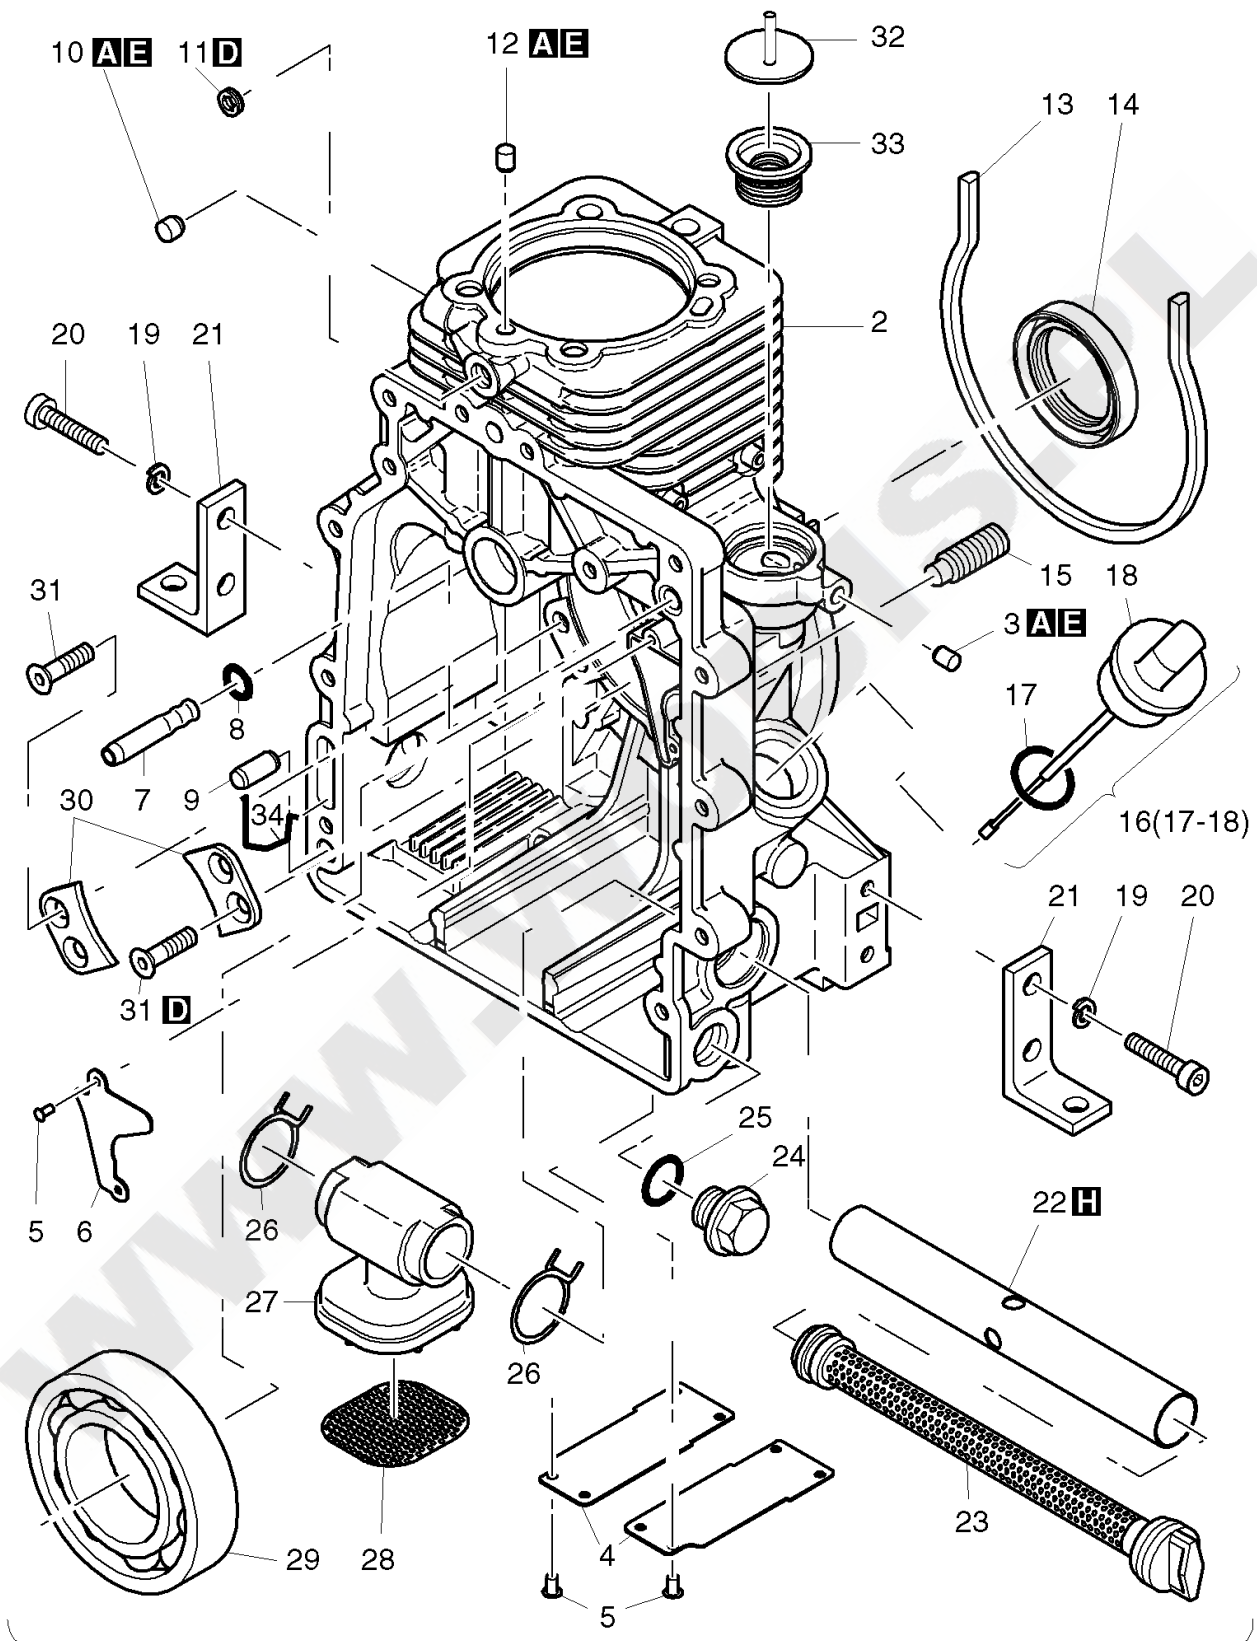

1B20.16

M

A

ORYGINALNE CZĘŚCI ZAMIENNE SERWIS GWARANCYJNY I POGWARANCYJNY
WYMIARY SERWISOWE ORAZ KATALOGI CZĘŚCI ZAMIENNYCH NA STRONIE WWW.WOBIS.PL/SERWIS

Pos.	Part no.	Description	Qty.	Notice	Add. notice	kg	EA	TA	DA	dDPW	List price
1	01554100	GSK.S.CYL.HEAD 1B20	1	part was replaced by 01554101		0,000	0	12	7	P1	
2	01554200	GASK.SET CRNKC.1B20	1	part was replaced by 01554201		0,103	0	12	7		
3	01554300	MAINTENANC.KIT 1B20	1			0,535	0	12	7		
4	01554400	EMERGENCY KIT 1B20	1			0,290	1	12	0		

Pos.	Part no.	Description	Qty.	Notice	Add. notice	kg	EA	TA	DA	dDPW	List price
1	01552700	CRANKSHAFT NO.X	1	part was replaced by 01552701		0,000	0	11	7		
2	_noorder	No single order	-								
3	04125300	CLOSING PLUG 12MM	1	part was replaced by 50300801		0,001	0	11	7		
4	05099600	STUBSHAFT SAE GEN.	1	Nr. 4 SAE Generator \varnothing 19,8 mm		0,000	0	21	7		
6	05099700	STUBSHAFT TAP. NO.6	1	Nr. 6 ital. 23 keg., con. part was replaced by 05099701		0,000	0	21	7		
7	05099800	STUBSHAFT CYL.3/4"	1	Nr. 7 - \varnothing 3/4" zyl., cil. part was replaced by 05099801		0,190	0	21	7		
8	05099900	STUBSHAFT SAE3/4UNF	1	Nr. 8 SAE 3/4" - 16 UNF 2A		0,000	0	21	7		
9	05100000	STUBSHAFT CYL.20MM	1	\varnothing 20 zyl., cil. part was replaced by 05100001		0,185	0	21	7		
10	40032500	SUPPORTING DISC	1	40 x 50 x 2,5 DIN 988		0,012	4	11	1		
11	50120600	CIRCLIP A40X1,75	1	A 40 x 1,75 DIN 471		0,006	4	11	1		
12	04114201	DISC 18,5X37X5	1	18,5 x 37 x 5		0,031	1	11	1		
13	50443600	HEXSCREW M18X1,5X55	1	M 18 x 1,5 x 55 DIN 961 - 10.9		0,150	4	11	1		
14	04120400	FITTINGKEY	1	4,75 x 30		0,005	1	11	1		
15	05107301	STUBSHAFT HEXAGON	1	SW 27 mm, \varnothing 26,8 mm		0,000	0	21	7		
16	50463400	FITTINGKEY A 5X5X36	1	A 5 x 5 x 36 DIN 6885		0,006	4	21	4		
17	50463400	FITTINGKEY A 5X5X36	1	A 5 x 5 x 36 DIN 6885		0,006	4	21	4		
18	04152500	STUBSHAFT CIL. 22,2	1	\varnothing 22,2 zyl., cil. part was replaced by 04152501		0,000	0	21	7		