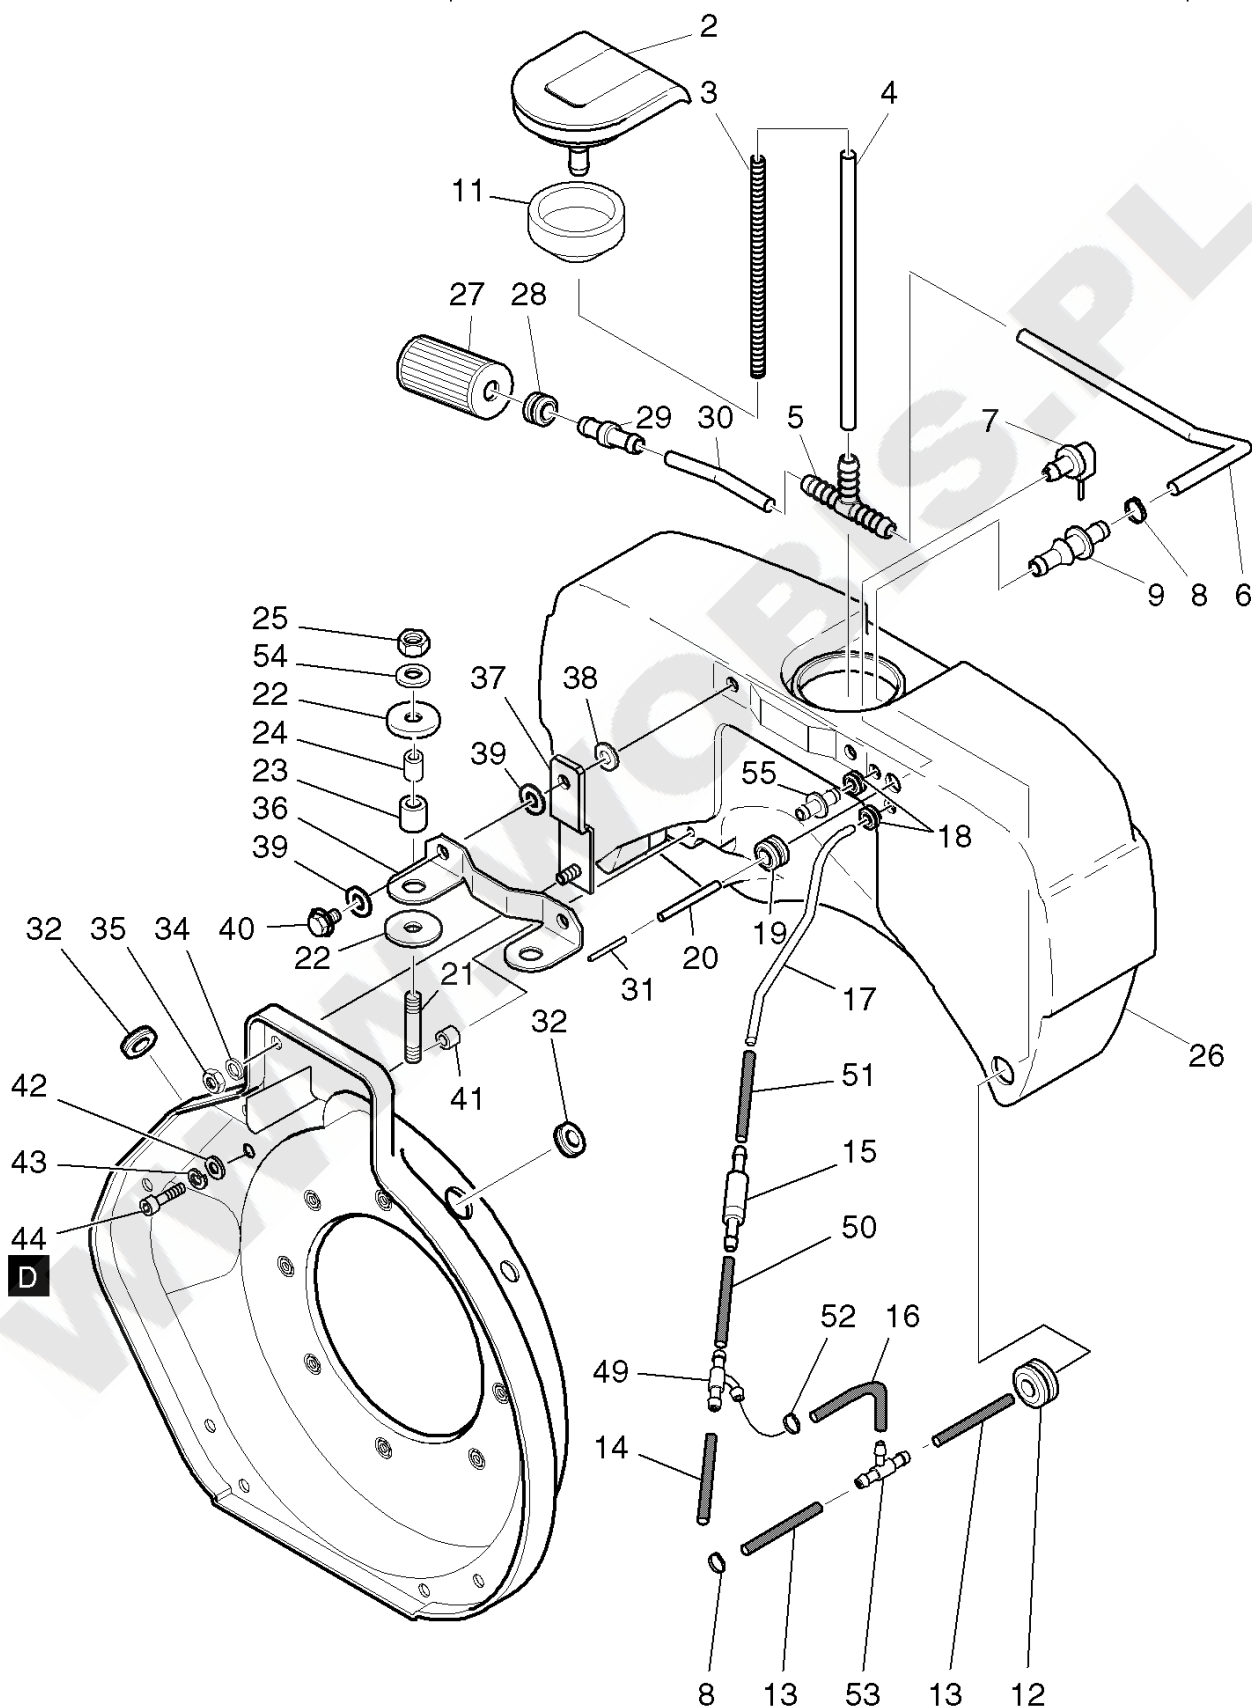

1(2 - 9,11, 12, 18 - 20, 26 - 30, 55)

ORYGINALNE CZĘŚCI ZAMIENNE   SERWIS GWARANCYJNY I POGWARANCYJNY
WYMIARY SERWISOWE ORAZ KATALOGI CZĘŚCI ZAMIENNYCH NA STRONIE WWW.WOBIS.PL/SERWIS

Pos.	Part no.	Description	Qty.	Notice	Add. notice	kg	EA	TA	DA	dDPW	List price
1	01578810	FUEL TANK 3 LTRS	1	part was replaced by 01578820		0,000	0	21	7		
2	01535302	CAP F. FUEL TANK	1	kpl. cpl.		0,100	1	21	1		
3	05084600	SPRING	1			0,003	9	21	0		
4	05085100	FUEL HOSE 7 X 165	1	7 x 165		0,001	1	21	0		
5	50440600	HOSE NIPPLE T	1			0,004	4	21	1		
6	05084900	FUEL HOSE 7 X 190	1	7 x 190		0,015	1	21	0		
7	01534900	FUEL VENT. VALVE	1			0,004	1	21	1		
8	50441100	HOSE CLIP	2	11,8-505R		0,003	4	21	1	P1	
9	05084000	CONNECTING NIPPLE	1			0,006	9	21	0		
11	05086401	GASKET F. FUEL CAP	1			0,028	1	21	1		
12	50440800	RUBBER SLEEVE	1			0,004	4	21	1		
13	05123100	FUEL HOSE 7 / 70	1	7 x 70		0,005	1	21	1		
14	05085300	FUEL HOSE 3,5X 45	1	3,5 x 45		0,004	1	21	1		
15	01534600	FUEL VENTG.VALVE	1	part was replaced by 01534601		0,003	0	21	7		
16	03673300	FUEL HOSE 5,0X 170	1	5 x 170		0,011	9	21	0		
17	05122200	FUEL PIPE	1			0,013	9	21	0		
18	05130400	RUBBER SLEEVE	2			0,001	1	21	1		
19	50440900	RUBBER SLEEVE	1			0,001	9	21	0		
20	05085600	BREATH. HOSE 1X3X85	1	1 x 3 x 85		0,002	1	21	1		
21	50231900	STUD M 8X 25	2	M 8 x 25 DIN 835-8.8 A3C		0,012	4	11	1		
22	05109810	DISC 8,20X22X2	4	8,2 x 22 x 2		0,001	1	21	1		
23	05086810	RUBBER SHELL	2			0,004	1	21	1		
24	05122800	INSULATING SLEEVE	2			0,001	1	21	1		
25	40028400	HEX.NUT M 8	2	VM 8 DIN 980-8 C3A		0,008	4	11	1	zzNein	
26	_noorder	No single order	-								
27	01635200	FUEL FILTER	1	1B20: Serie 10-24 1B30: Serie 10-19 1B20V/30V/40V part was replaced by 01635210		0,014	0	22	7	W2	
28	50440900	RUBBER SLEEVE	1			0,001	9	21	0		
29	05084400	CONNECTING NIPPLE	1	part was replaced by 05084401		0,011	0	21	7