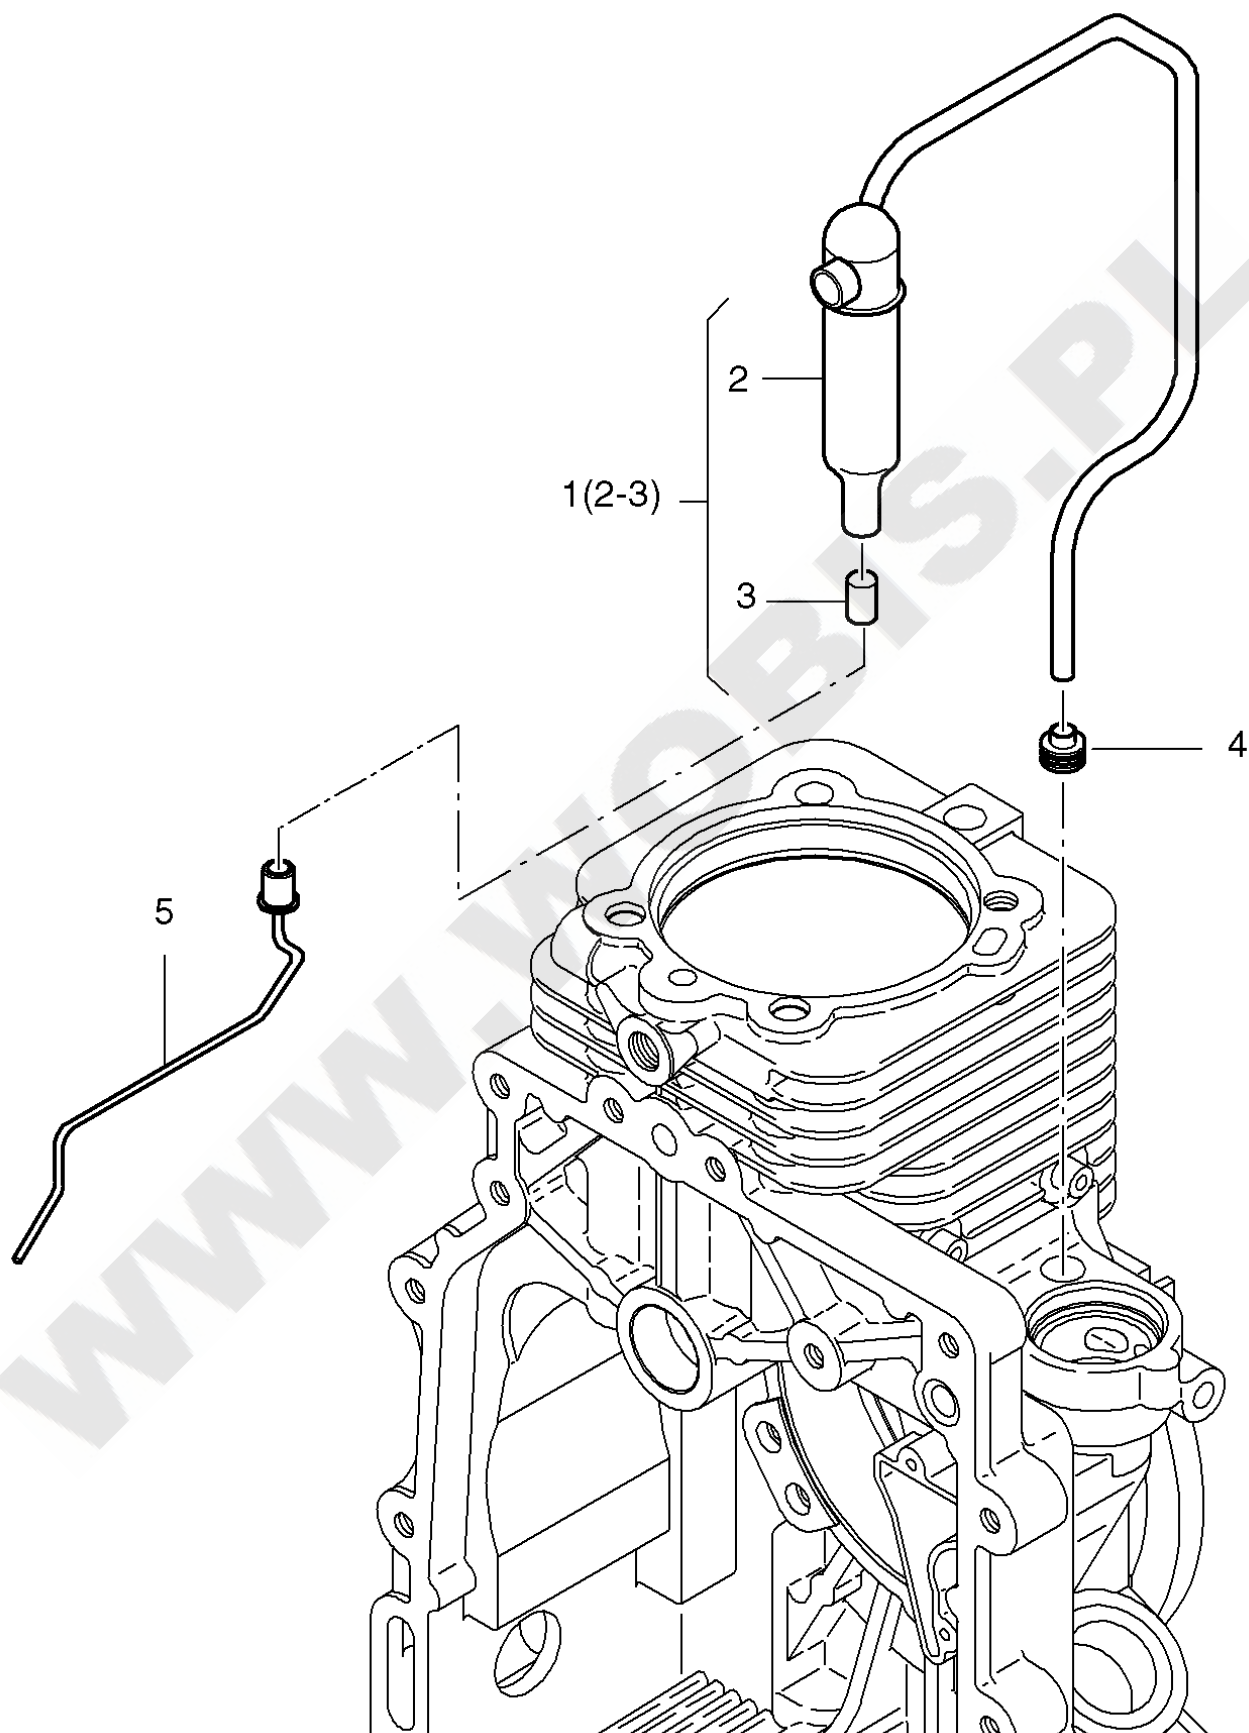

**HATZ ORYGINALNE CZĘŚCI ZAMIENNE SERWIS GWARANCYJNY I POGWARANCYJNY
KATALOGI CZĘŚCI ZAMIENNYCH NA STRONIE WWW.WOBIS.PL**

Pos.	Part no.	Description	Qty.	Notice	Add. notice	kg	EA	TA	DA	dDPW	List price
30	00921400	SPACER BUSH	3			0,017	1	11	1		
31	05081700	SPACER	1			0,000	0	11	7		
32	50453300	RUBBER SLEEVE	1			0,002	4	11	1		
33	01599500	SUPPORT	1			0,044	1	11	1		
34	50207900	HEXSCREW M 6X20	1	M 6 x 20 DIN 933-8.8 A3C		0,006	4	11	1		
35	50328000	CTR.SUNK SCR.AM6X16	1	AM 6 x 16 17065 - 8.8 Zn		0,004	4	11	1		
36	50095100	SPRING WASHER A 8	1	A 8 DIN 137 A3C		0,001	4	11	1		
37	50344700	HEXAGON NUT M 8	1	M 8 DIN 936 - 5 A3C		0,004	4	11	1		
38	50144500	FLAT WASHER 6,4	2	6,4 DIN 125-St A3C		0,001	4	11	1		
39	50170900	SPRING WASHER 6	2... 3	6 DIN 128 - A3C		0,001	4	11	1		
40	50144400	HEXAGON NUT M 6	1... 2	M 6 DIN 934 - 8 A3C		0,002	4	11	1		
41	04119100	TUBE 6X 8X14	3	6 x 8 x 14		0,001	9	11	0		
42	50458100	STUD M 6 X45	2	M 6 x 45 DIN 835 - 8.8 A3C		0,011	4	11	1		
43	05007300	SEALING STRIP 48	1	48 mm		0,004	1	11	1		
44	04042000	WASHER 6,5X22,5X1	3	6,5 x 22,5 x 1		0,003	1	11	1		
45	04119200	SPACER BUSH	2	6,5 x 13 x 15		0,002	1	11	1		
46	04113800	COVER	1	part was replaced by 04215100		0,025	9	11	0		
F	50223900	TECHNICOLL CLEANER	1	750 GR		0,870	4	12	0		
F	50223800	TECHNICL.ADHES.8058	1	750 GR		0,875	4	12	0