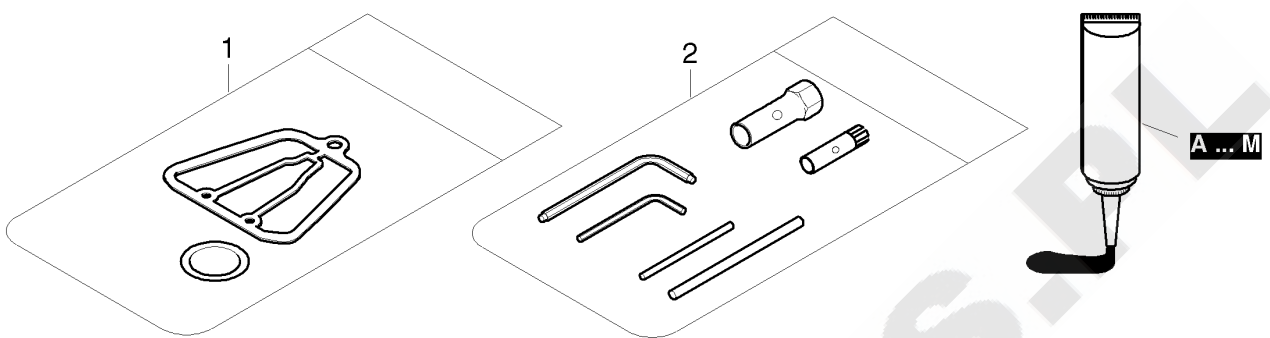

HATZ DIESEL
WARTUNG - MAINTENANCE
ENTRETIEN - MANTENIMIENTO
MANUTENZIONE

8-15 250
STUNDEN - HEURS - HEURES
HORAS - ORE

500
BEI BEDARF
IF NECESSARY
SI NECESSAIRE
EN CASO DE
NECESSIDAD
SE NECESSARIO

IN 0.1 mm 0.004 *

max OIL

1B..

3

COMPR. 1
START 3

2

051 300 00

4