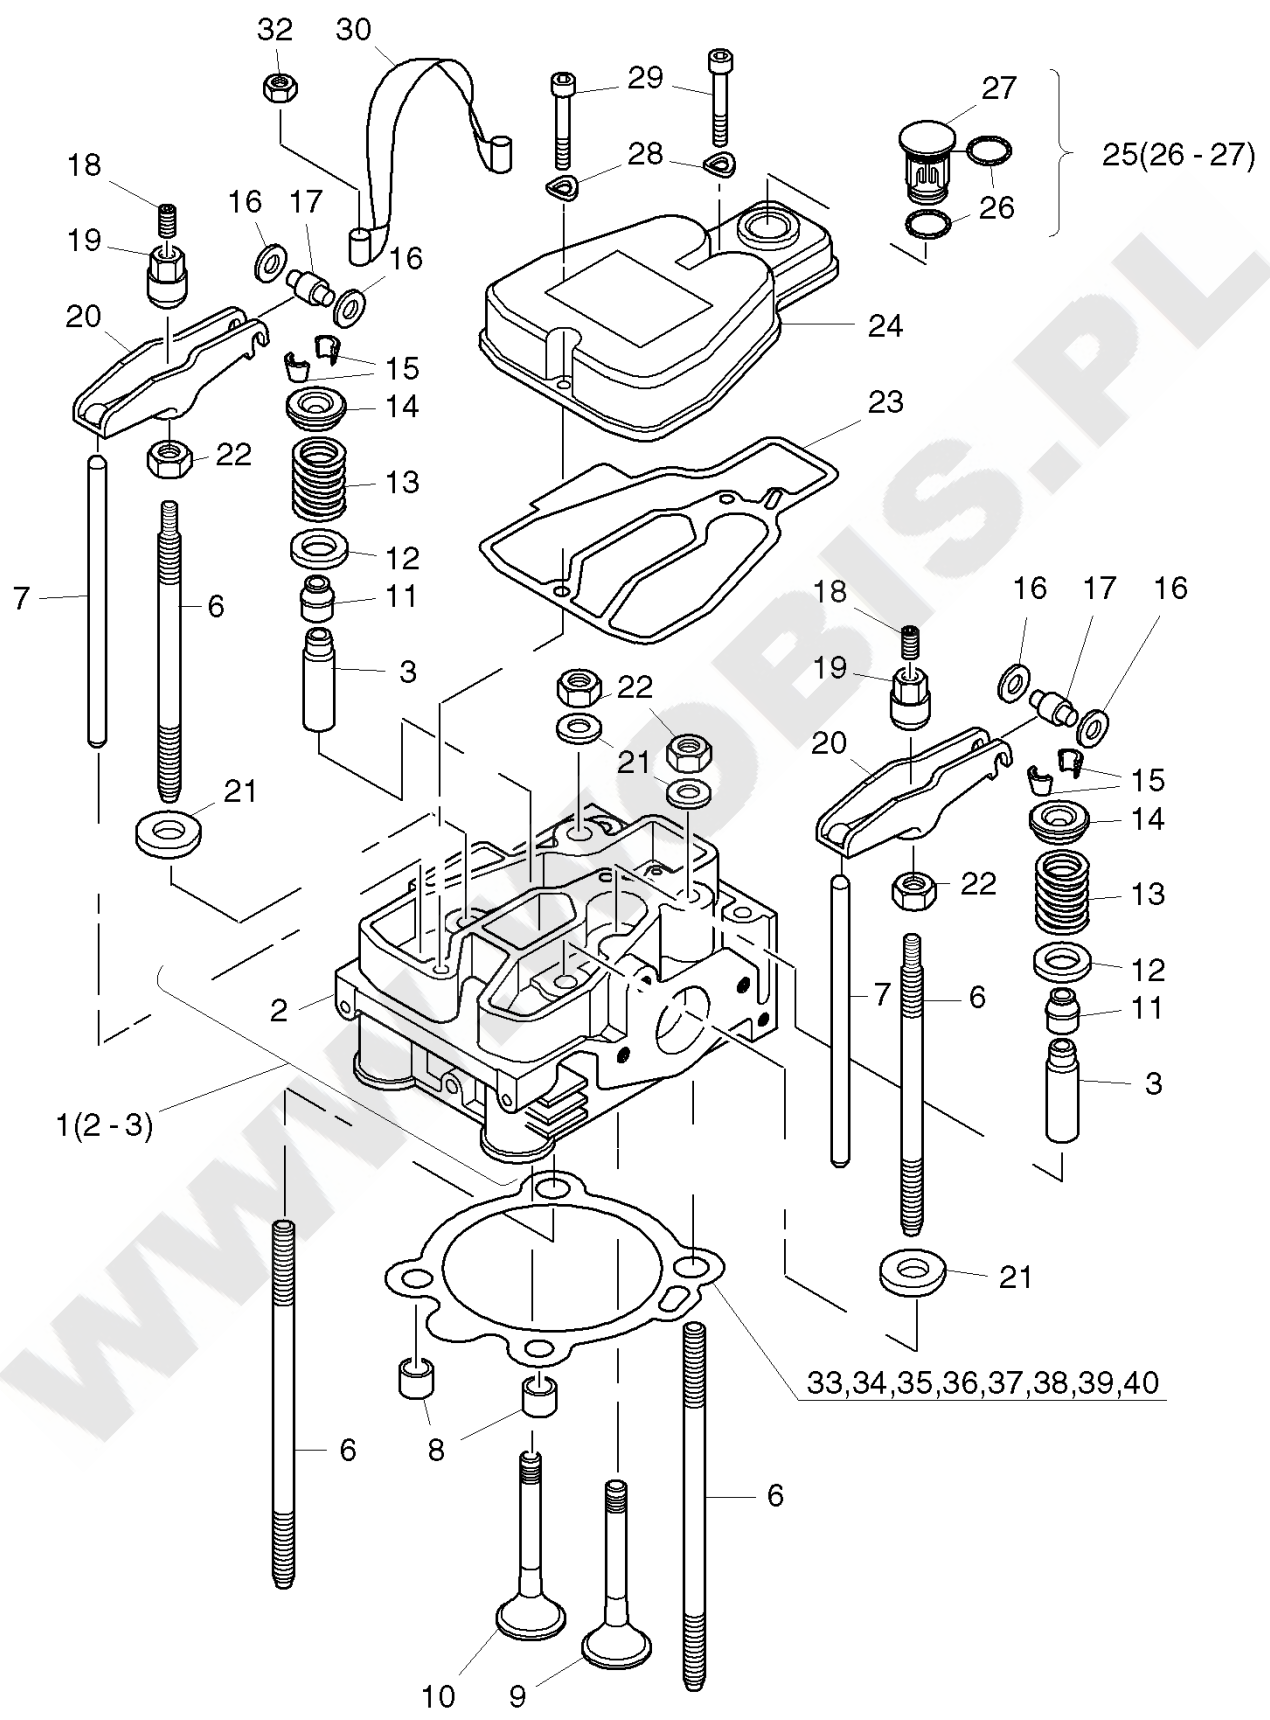

**HATZ ORYGINALNE CZĘŚCI ZAMIENNE SERWIS GWARANCYJNY I POGWARANCYJNY
KATALOGI CZĘŚCI ZAMIENNYCH NA STRONIE WWW.WOBIS.PL**

Pos.	Part no.	Description	Qty.	Notice	Add. notice	kg	EA	TA	DA	dDPW	List price
1	01500210	CYLINDER HEAD	1			1,280	9	11	0		
2	_noorder	No single order	-								
3	05119400	VALVE GUIDE	2			0,015	4	12	1		
6	05062500	STUD CYL.HEAD 128MM	4	128 mm (M 8)		0,040	1	11	1		
7	05054000	PUSHROD	2			0,027	1	11	1		
8	04107500	SEALG.RING CYL.HEAD	2			0,001	1	11	1	d2	
9	05053200	VALVE INLET	1			0,036	4	11	1		
10	05053300	VALVE EXHAUST	1			0,031	4	11	1		
11	50425800	VALVE STEM SEAL CAP	2			0,001	4	11	1	d2	
12	04093700	WASHER	2			0,003	1	11	1		
13	04093600	VALVE SPRING	2			0,015	1	11	1		
14	04093800	SPRING PLATE	2			0,009	1	11	1		
15	50425700	COLLET	2			0,001	4	11	1		
16	50445100	SUPP.DISC 6X12X1,2	4	6 x 12 x 1,2 DIN 988		0,008	4	11	1		
17	05091101	SLIDER	2			0,005	1	11	1		
18	50358000	GRUB SCREW M 8X10	2	M 8 x 10 DIN 913 Tuf. FLEC		0,002	4	11	1	W2	
19	05054700	NUT F. ROCKERARM	2			0,012	1	11	1		
20	05050900	ROCKER	2	part was replaced by 05050901		0,048	0	11	7		
21	05061201	WASHER 8,4 X18X 3	4	8,1 x 20 x 3		0,006	1	11	1		
22	50364300	HEXAGON NUT M 8	4	M 8 DIN 934 - 10.9 A3C		0,005	4	11	1		
23	05055700	GASKET ROCKER COVER	1			0,005	1	11	1	W4,d1	
24	05047300	COVER F. CYL.HEAD	1			0,240	1	11	0		
25	01509600	CLOSING PLUG	1			0,017	1	11	3	P1	
26	50425900	O-RING 16 X 2	2	16 x 2		0,001	4	11	3		
27	_noorder	No single order	-								
28	50081200	SPRING WASHER A 6	2	A 6 DIN 137 - A3C		0,001	4	11	1	zzNein	
29	50374900	ALL.SCR.M 6X35	2	M 6 x 35 DIN 912-8.8 A3C		0,010	4	11	1		
30	04117600	LIFTING STRAP	1	part was replaced by 04117610		0,000	0	11	7		
32	50129500	HEXAGON NUT M 8	2	M 8 DIN 985-8 A3C		0,002	4	11	1		
33	05059400	GASK.F.CYL.HEAD 0,3	0... 1	0,3 mm		0,007	1	11	1