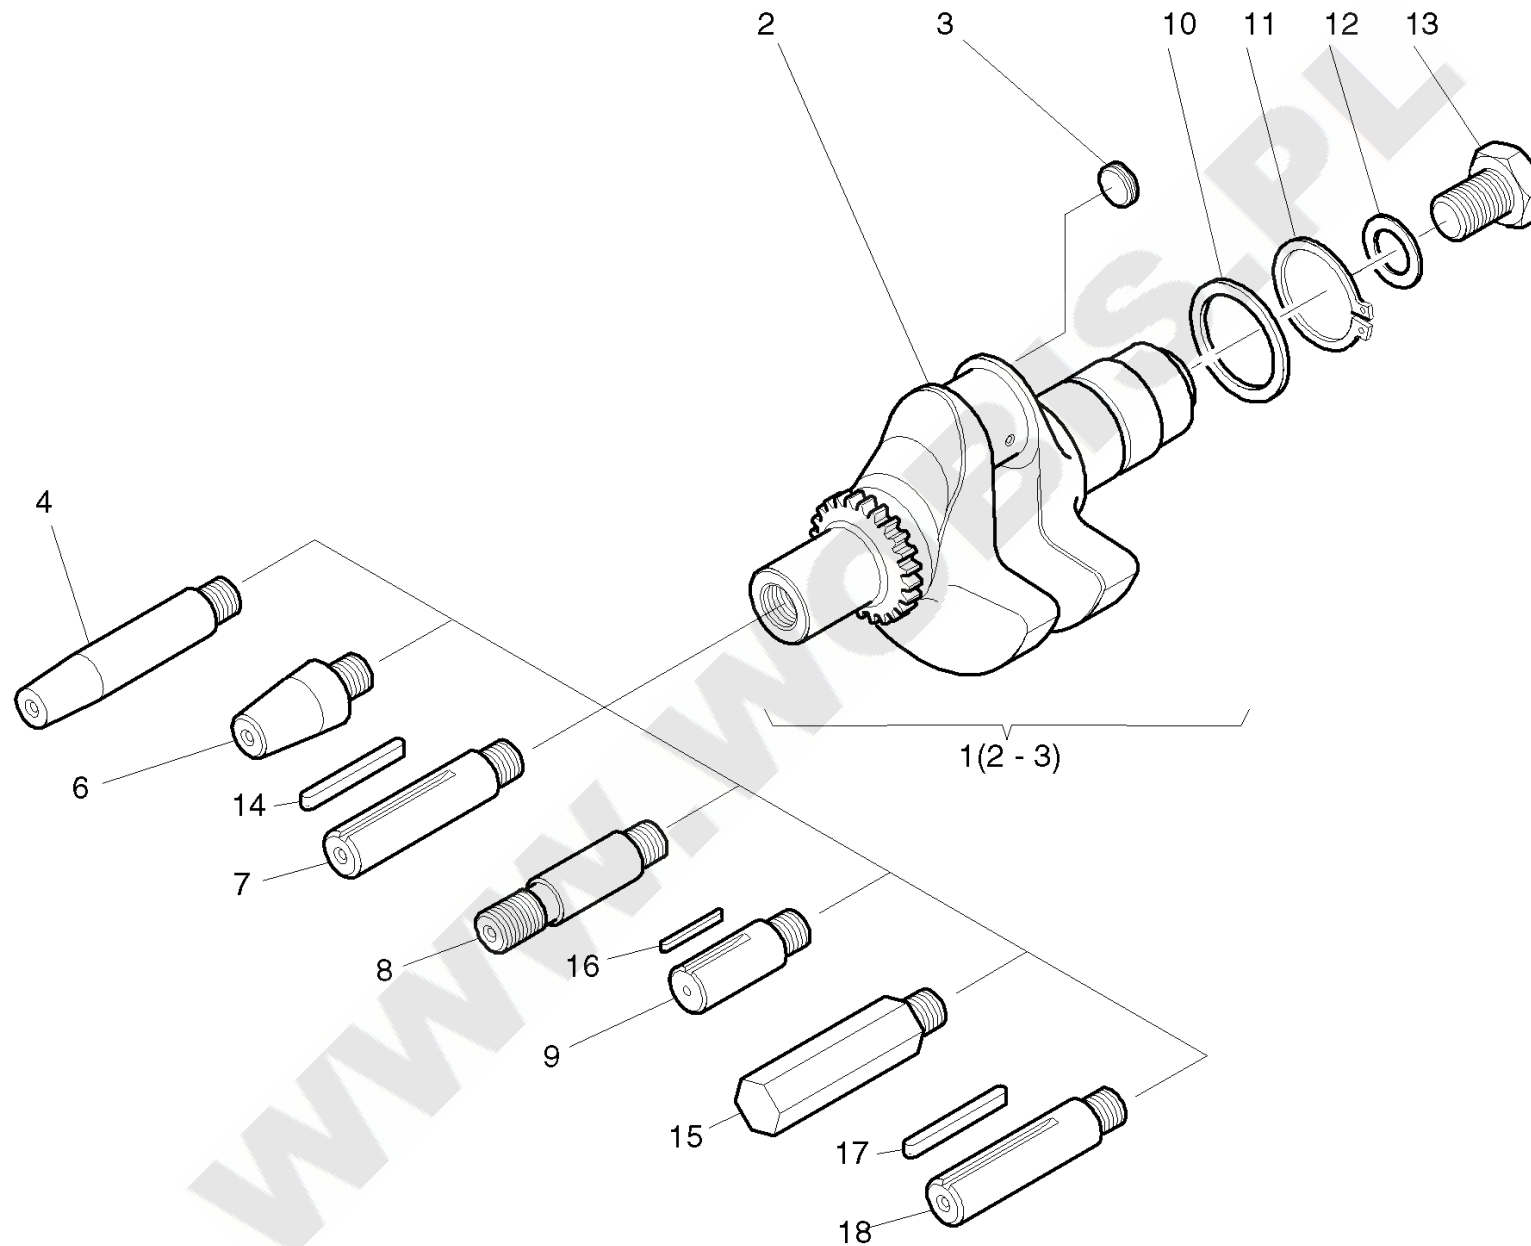

**HATZ ORYGINALNE CZĘŚCI ZAMIENNE SERWIS GWARANCYJNY I POGWARANCYJNY
KATALOGI CZĘŚCI ZAMIENNYCH NA STRONIE WWW.WOBIS.PL**

**HATZ ORYGINALNE CZĘŚCI ZAMIENNE SERWIS GWARANCYJNY I POGWARANCYJNY
KATALOGI CZĘŚCI ZAMIENNYCH NA STRONIE WWW.WOBIS.PL**

Pos.	Part no.	Description	Qty.	Notice	Add. notice	kg	EA	TA	DA	dDPW	List price
1	01552700	CRANKSHAFT NO.X	1	part was replaced by 01552701		0,000	0	11	7		
2	_noorder	No single order	-								
3	04125300	CLOSING PLUG 12MM	1	part was replaced by 50300801		0,001	0	11	7		
4	05099600	STUBSHAFT SAE GEN.	1	Nr. 4 SAE Generator $\varnothing$ 19,8 mm		0,000	0	21	7		
6	05099700	STUBSHAFT TAP. NO.6	1	Nr. 6 ital. 23 keg., con. part was replaced by 05099701		0,000	0	21	7		
7	05099800	STUBSHAFT CYL.3/4"	1	Nr. 7 - $\varnothing$ 3/4" zyl., cil. part was replaced by 05099801		0,190	0	21	7		
8	05099900	STUBSHAFT SAE3/4UNF	1	Nr. 8 SAE 3/4" - 16 UNF 2A		0,000	0	21	7		
9	05100000	STUBSHAFT CYL.20MM	1	$\varnothing$ 20 zyl., cil. part was replaced by 05100001		0,185	0	21	7		
10	40032500	SUPPORTING DISC	1	40 x 50 x 2,5 DIN 988		0,012	4	11	1		
11	50120600	CIRCLIP A40X1,75	1	A 40 x 1,75 DIN 471		0,006	4	11	1		
12	04114201	DISC 18,5X37X5	1	18,5 x 37 x 5		0,031	1	11	1		
13	50443600	HEXSCREW M18X1,5X55	1	M 18 x 1,5 x 55 DIN 961 - 10.9		0,150	4	11	1		
14	04120400	FITTINGKEY	1	4,75 x 30		0,005	1	11	1		
15	05107301	STUBSHAFT HEXAGON	1	SW 27 mm, $\varnothing$ 26,8 mm		0,000	0	21	7		
16	50463400	FITTINGKEY A 5X5X36	1	A 5 x 5 x 36 DIN 6885		0,006	4	21	4		
17	50463400	FITTINGKEY A 5X5X36	1	A 5 x 5 x 36 DIN 6885		0,006	4	21	4		
18	04152500	STUBSHAFT CIL. 22,2	1	$\varnothing$ 22,2 zyl., cil. part was replaced by 04152501		0,000	0	21	7