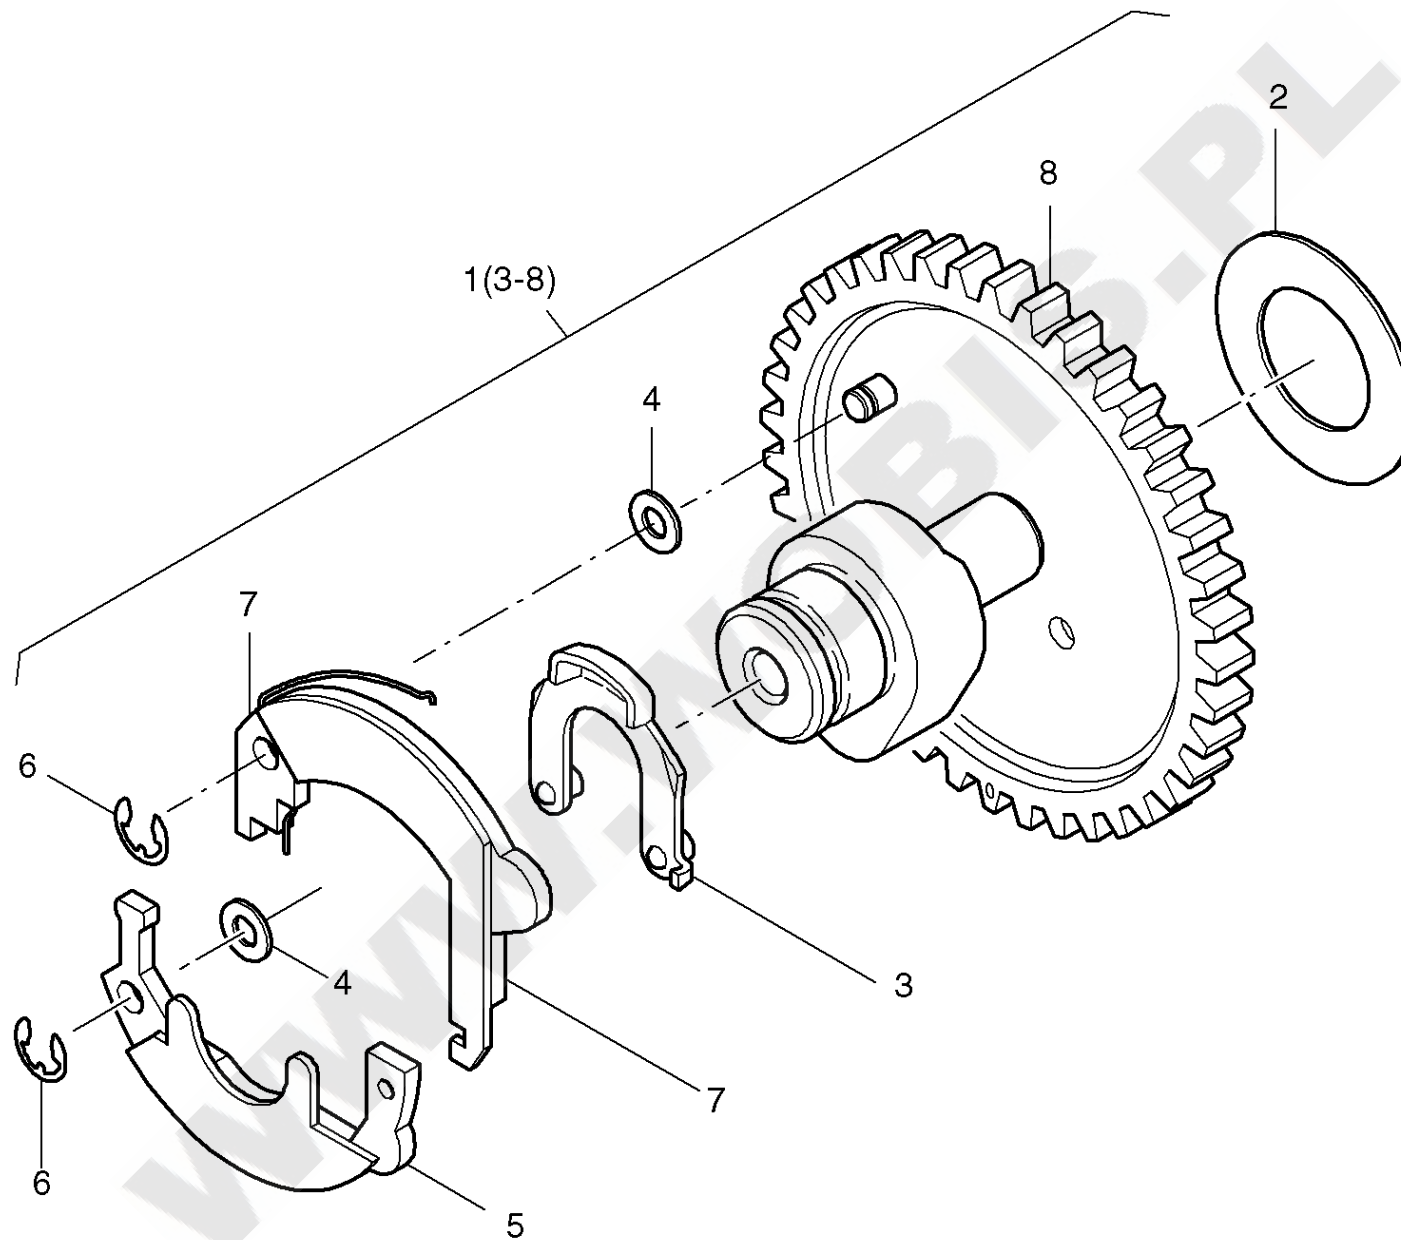

**HATZ ORYGINALNE CZĘŚCI ZAMIENNE SERWIS GWARANCYJNY I POGWARANCYJNY
KATALOGI CZĘŚCI ZAMIENNYCH NA STRONIE WWW.WOBIS.PL**

Pos.	Part no.	Description	Qty.	Notice	Add. notice	kg	EA	TA	DA	dDPW	List price
1	01552700	CRANKSHAFT NO.X	1	part was replaced by 01552701		0,000	0	11	7		
2	_noorder	No single order	-								
3	04125300	CLOSING PLUG 12MM	1	part was replaced by 50300801		0,001	0	11	7		
4	05099600	STUBSHAFT SAE GEN.	1	Nr. 4 SAE Generator $\varnothing$ 19,8 mm		0,000	0	21	7		
6	05099700	STUBSHAFT TAP. NO.6	1	Nr. 6 ital. 23 keg., con. part was replaced by 05099701		0,000	0	21	7		
7	05099800	STUBSHAFT CYL.3/4"	1	Nr. 7 - $\varnothing$ 3/4" zyl., cil. part was replaced by 05099801		0,190	0	21	7		
8	05099900	STUBSHAFT SAE3/4UNF	1	Nr. 8 SAE 3/4" - 16 UNF 2A		0,000	0	21	7		
9	05100000	STUBSHAFT CYL.20MM	1	$\varnothing$ 20 zyl., cil. part was replaced by 05100001		0,185	0	21	7		
10	40032500	SUPPORTING DISC	1	40 x 50 x 2,5 DIN 988		0,012	4	11	1		
11	50120600	CIRCLIP A40X1,75	1	A 40 x 1,75 DIN 471		0,006	4	11	1		
12	04114201	DISC 18,5X37X5	1	18,5 x 37 x 5		0,031	1	11	1		
13	50443600	HEXSCREW M18X1,5X55	1	M 18 x 1,5 x 55 DIN 961 - 10.9		0,150	4	11	1		
14	04120400	FITTINGKEY	1	4,75 x 30		0,005	1	11	1		
15	05107301	STUBSHAFT HEXAGON	1	SW 27 mm, $\varnothing$ 26,8 mm		0,000	0	21	7		
16	50463400	FITTINGKEY A 5X5X36	1	A 5 x 5 x 36 DIN 6885		0,006	4	21	4		
17	50463400	FITTINGKEY A 5X5X36	1	A 5 x 5 x 36 DIN 6885		0,006	4	21	4		
18	04152500	STUBSHAFT CIL. 22,2	1	$\varnothing$ 22,2 zyl., cil. part was replaced by 04152501		0,000	0	21	7		

**HATZ ORYGINALNE CZĘŚCI ZAMIENNE SERWIS GWARANCYJNY I POGWARANCYJNY
KATALOGI CZĘŚCI ZAMIENNYCH NA STRONIE WWW.WOBIS.PL**