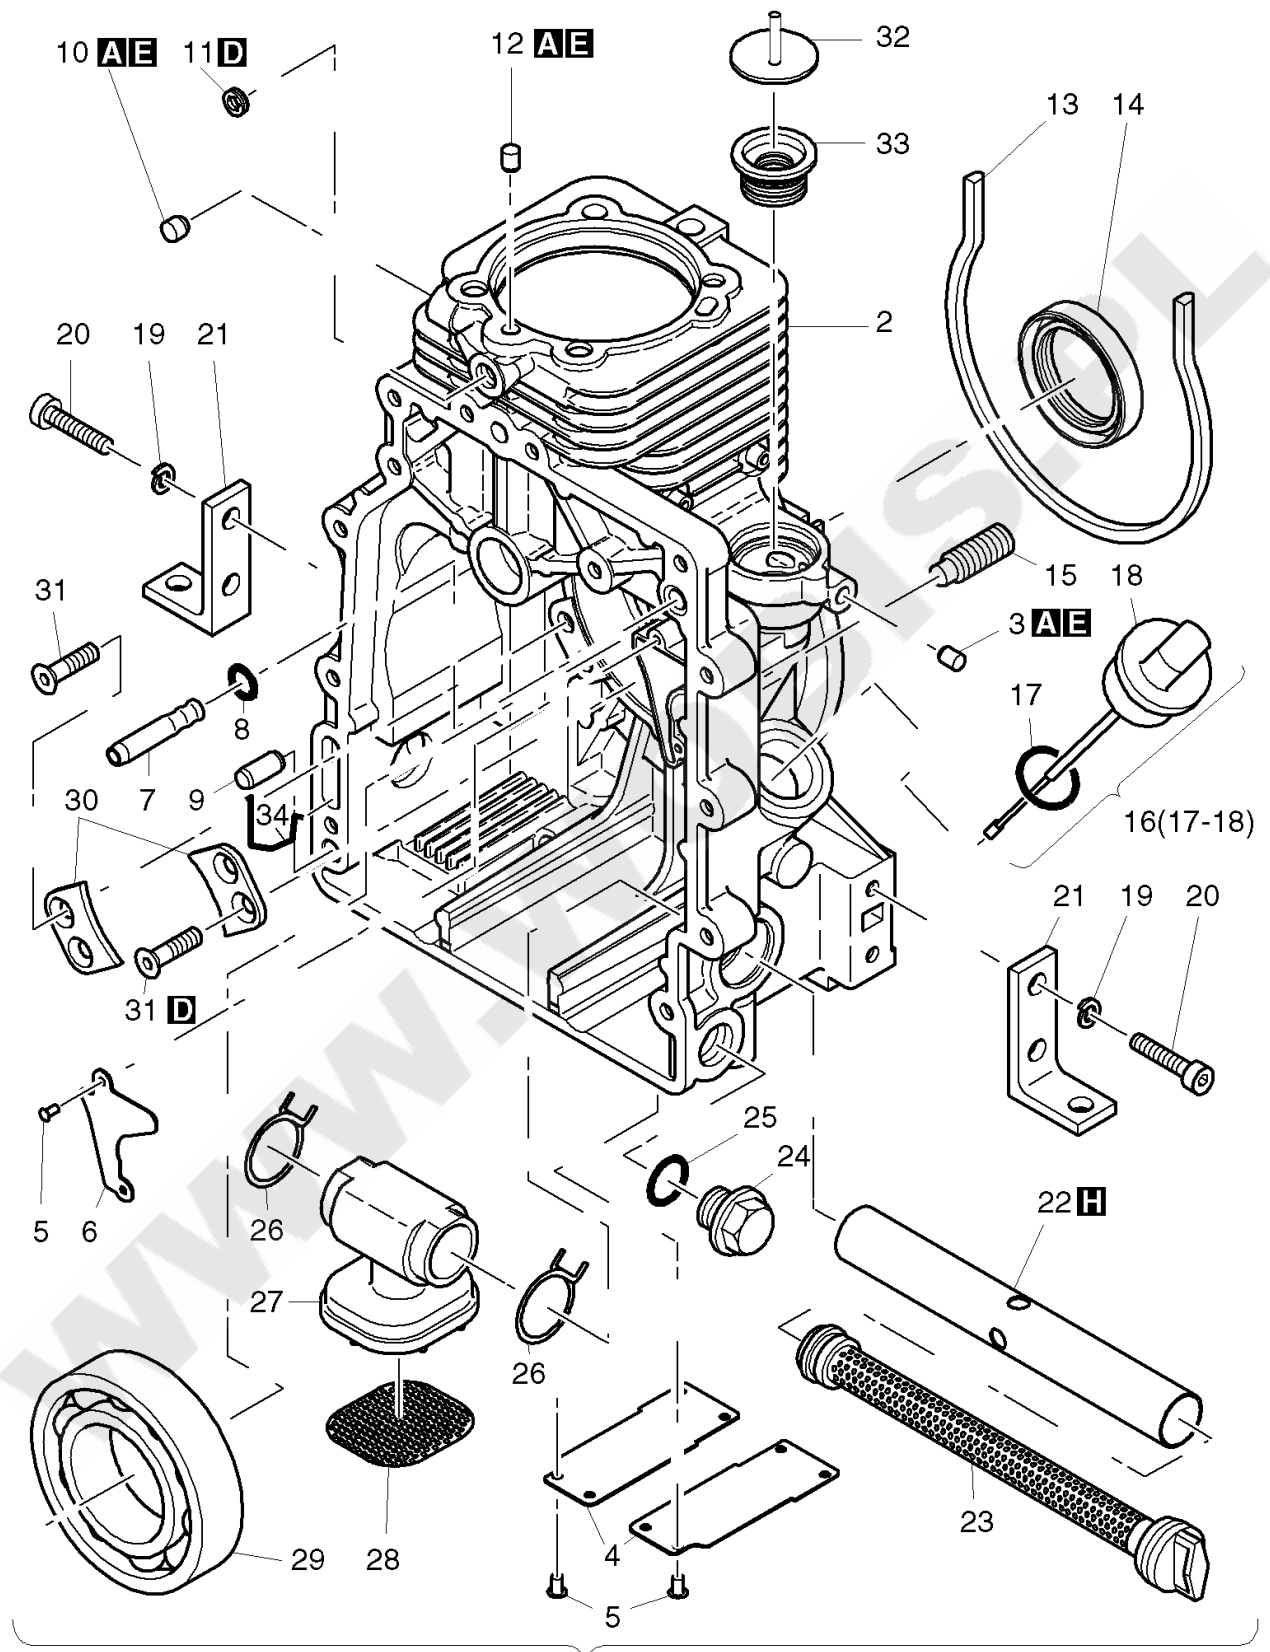

**HATZ ORYGINALNE CZĘŚCI ZAMIENNE SERWIS GWARANCYJNY I POGWARANCYJNY
KATALOGI CZĘŚCI ZAMIENNYCH NA STRONIE WWW.WOBIS.PL**

1(2-12)

**HATZ ORYGINALNE CZĘŚCI ZAMIENNE SERWIS GWARANCYJNY I POGWARANCYJNY
KATALOGI CZĘŚCI ZAMIENNYCH NA STRONIE WWW.WOBIS.PL**

Pos.	Part no.	Description	Qty.	Notice	Add. notice	kg	EA	TA	DA	dDPW	List price
1	01552200	CRANKCASE	1	part run out no successor		0,000	0	12	7		
2	_noorder	No single order	-								
3	03455000	PLUG 6,5 X 7	1	6,5 x 7		0,001	1	11	1		
4	04105900	COOLING AIR DUCT	2			0,019	1	11	7		
5	40002600	BLINDRIVET3,2K44311	10	3,2		0,001	4	11	1		
6	04105400	COVER SHEET	1			0,007	1	11	1		
7	05084300	CONNECTING NIPPLE	1			0,010	1	11	1		
8	50440300	O-RING 8 X1,5	1	8 x 1,5		0,001	4	11	1	D1	
9	50249101	CYL.PIN 8M 6 X 20	1	8 M 6 x 20 DIN 6325 2-Fasen part was replaced by 50249102		0,005	9	11	0		
10	04005500	PLUG 8,5	1	8,5 x 5		0,001	0	11	0		
11	50062300	CLOS.SCREW M10X1	1	M 10 x 1 DIN 908-5.8 A3C		0,005	4	11	1		
12	04112800	PLUG	1			0,003	9	11	0		
13	04098000	SEALG.STRIP 318 MM	1	318 mm		0,008	1	11	1	D1	
14	50423200	OIL SEAL 40X55X10	1	40 x 55 x 10 AS DIN 3760-ST		0,024	4	11	1	D1	
15	04115200	GRUB SCREW	1	part was replaced by 04150600		0,000	0	11	7		
16	01316000	DIPSTICK	1			0,030	1	11	1		
17	04125000	SEALING RING	1	26 x 35 x3		0,002	1	11	1	zzNein	
18	_noorder	No single order	-								
19	50208500	SPRING WASHER 8	8	8 DIN 128 A3C		0,001	4	11	1	zzNein	
20	04121900	ALL.SCR. M 8X 35	8	M 8 x 35 A3C		0,016	1	11	1		
21	04099302	ENGINE BRACKET	4			0,103	1	11	1		
22	04105700	TUBE F. OILFILTER	1			0,088	9	11	0		
23	01542701	OIL SUCTION FILTER	1	part was replaced by 01542702		0,000	0	11	7		
24	50373100	DRAIN PLG.MAGNT.M22	1	AM22x1,5DIN7604A3C MAGN.		0,038	4	11	1	W1	
25	50469800	JOINT A22X27	1	A 22 x 27 DIN 7603 - Vf		0,001	4	11	0	W4,D2	
26	05036900	HOSE CLIP	2			0,003	4	11	1		
27	04104400	SUCTION BELL	1	part was replaced by 04163000		0,042	0	11	7		
28	04104500	SIEVE	1	part was replaced by 04163000		0,000	0	11	0		
29	50423300	GROOV.BALLBEAR.6308	1	DIN 625		0,634	4	11	1