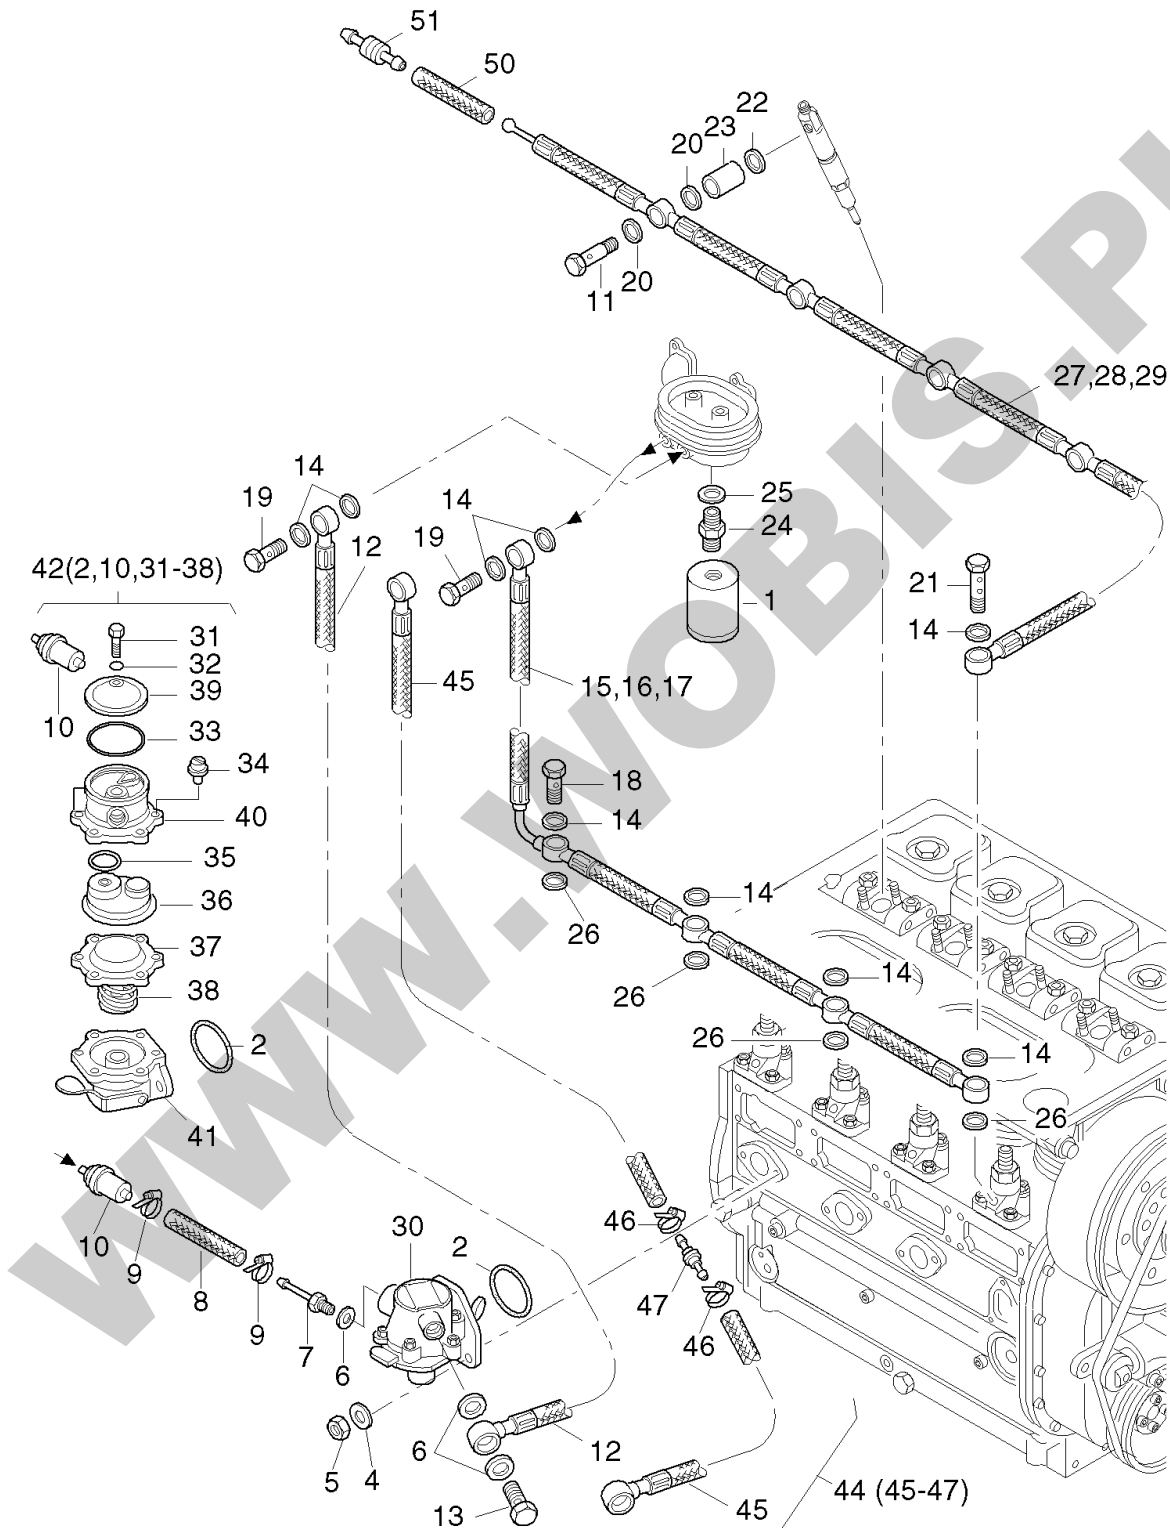

**ORYGINALNE CZĘŚCI ZAMIENNE SERWIS GWARANCYJNY I POGWARANCYJNY WYMIARY
SERWISOWE ORAZ KATALOGI CZĘŚCI ZAMIENNYCH NA STRONIE WWW.WOBIS.PL/SERWIS**

Pos.	Part no.	Description	Qty.	Notice	Add. notice	kg	EA	TA	DA	dDPW	List price
1	50251500	FUEL FILTER	1	Filter		0,296	4	21	1	W1	26,6175
2	50129900	O-RING 32X37X2,5	1	32 x 2,5		0,001	4	11	1	D1	5,4145
4	50081200	SPRING WASHER A 6	2	A 6 DIN 137 - A3C		0,001	4	11	1		0,455
5	50144400	HEXAGON NUT M 6	2	M 6 DIN 934 - 8 A3C		0,002	4	11	1		1,2285
6	50001200	JOINT A14 X18	3	A 14 x 18 DIN 7603-Cu		0,001	4	11	1		1,001
7	03466800	CONNECTING NIPPLE	1			0,019	1	21	1		20,8845
8	03801200	FUEL HOSE 7 X 220	1	7 x 220		0,018	1	21	5		
9	40037300	CLAMP 8-12	2	7,5 SKZ SGT 8-12		0,006	4	11	1		9,0545
10	50317000	PRE FUEL FILTER	1	Vorfilter, prefilter Filter		0,016	4	21	1	W1	14,2415
11	03460200	BANJO BOLT	2	M 6		0,009	1	21	0		22,204
12	03573301	FUEL PIPE	1			0,090	1	21	1		61,6525
13	50006400	BANJO BOLT 10-3	1	10-3 DIN 7643		0,029	4	11	1		8,6905
14	50001100	JOINT A12 X15,5	7	A 12 x 15,5 DIN 7603-Cu		0,001	4	11	1	D13	0,7735
15	03836500	FUEL PIPE	1			0,135	1	21	5		136,318
16	_nopart	Not in this engine	-								
17	_nopart	Not in this engine	-								
18	04108700	BANJO BOLT	1	M 12 x 1,5		0,020	9	11	0		12,2395
19	50006300	BANJO BOLT 8-3	2	8-3 DIN 7643		0,022	4	11	1		9,5095
20	50000900	JOINT A8X11,5	4	A 8 x 11,5 DIN 7603-Cu		0,001	4	11	1	D8,d1	0,455
21	04108800	BANJO BOLT	1			0,030	1	21	0		25,662
22	50000800	JOINT A 6,5X 9,5	2	A 6,5 x 9,5 DIN 7603-Cu		0,001	4	11	1	d1	0,455
23	03573900	SPACER TUBE	2	7 x 12 x 11,5		0,003	1	21	5		
24	50253300	TUBE FITTING	1	A LL 10 DIN 7647		0,028	4	11	1		16,016
25	50001200	JOINT A14 X18	1	A 14 x 18 DIN 7603-Cu		0,001	4	11	1		1,001
26	03969400	JOINT	2	12,2 x 16 x 3,5		0,003	1	11	3		7,7805
27	00806300	FUEL LEAK-OFF PIPE	1			0,138	1	21	5		128,2645
28	_nopart	Not in this engine	-								
29	_nopart	Not in this engine	-								
30	01478902	FUEL FEED PMP +FILT	1	Förderpumpe, fuel pump, FCM		0,335	4	22	4		237,146
31	_noorder	No single order	-