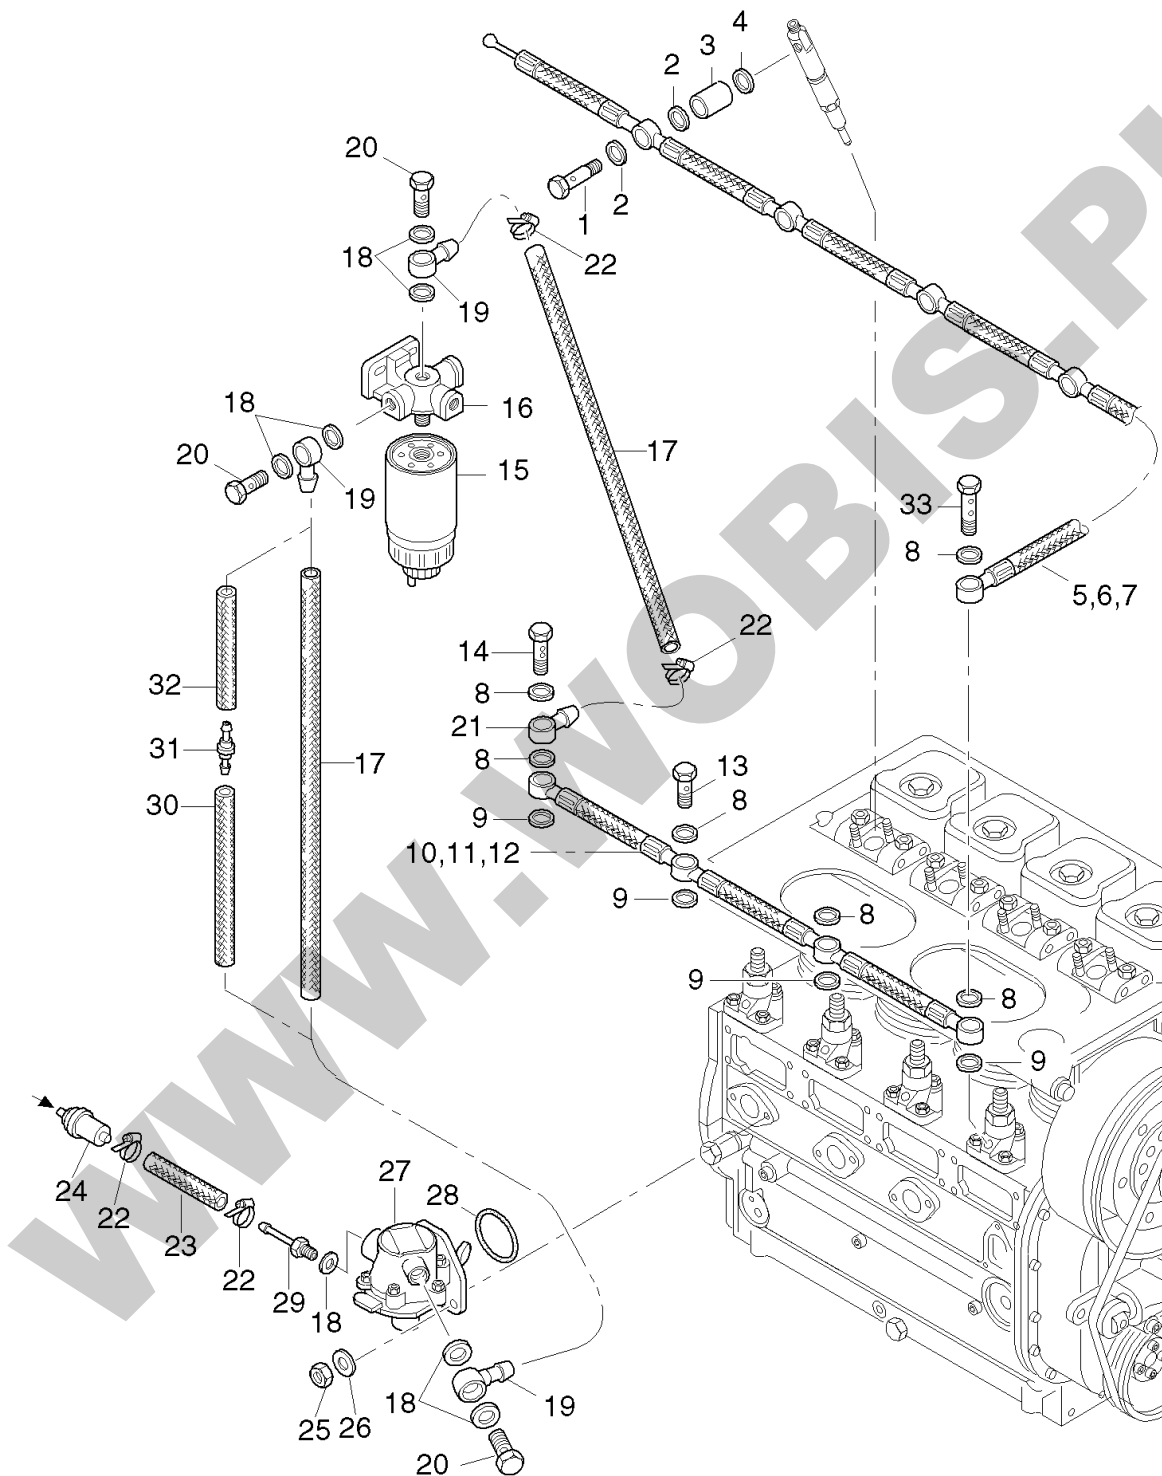

**ORYGINALNE CZĘŚCI ZAMIENNE SERWIS GWARANCYJNY I POGWARANCYJNY WYMIARY
SERWISOWE ORAZ KATALOGI CZĘŚCI ZAMIENNYCH NA STRONIE WWW.WOBIS.PL/SERWIS**

Pos.	Part no.	Description	Qty.	Notice	Add. notice	kg	EA	TA	DA	dDPW	List price
1	03460200	BANJO BOLT	2	M 6		0,009	1	21	0		22,204
2	50000900	JOINT A8X11,5	4	A 8 x 11,5 DIN 7603-Cu		0,001	4	11	1	d2, D8	0,455
3	03573900	SPACER TUBE	2	7 x 12 x 11,5		0,003	1	21	5		
4	50000800	JOINT A 6,5X 9,5	2	A 6,5 x 9,5 DIN 7603-Cu		0,001	4	11	1	d1	0,455
5	00806300	FUEL LEAK-OFF PIPE	1			0,138	1	21	5		128,2645
6	_nopart	Not in this engine	-								
7	_nopart	Not in this engine	-								
8	50001100	JOINT A12 X15,5	4	A 12 x 15,5 DIN 7603-Cu		0,001	4	11	1		0,7735
9	03969400	JOINT	2	12,2 x 16 x 3,5		0,003	1	11	3		7,7805
10	03711200	FUEL PIPE	1			0,057	1	21	5		54,964
11	_nopart	Not in this engine	-								
12	_nopart	Not in this engine	-								
13	_nopart	Not in this engine	-								
14	04108800	BANJO BOLT	1			0,030	1	21	0		25,662
15	50345700	FUEL FILT.EXT.MOUNT	1	Filter		0,351	4	21	1		72,2085
16	50345600	FILTER HEAD	1			0,183	4	21	1		129,311
17	03525600	FUEL HOSE 7 X 400	2	7 x 400		0,030	1	21	5		
18	50001200	JOINT A14 X18	7	A 14 x 18 DIN 7603-Cu		0,001	4	11	1		1,001
19	50015900	RING PIECE NW8	3	NW 8 / 6		0,025	4	11	1		18,0635
20	50006400	BANJO BOLT 10-3	3	10-3 DIN 7643		0,029	4	11	1		8,6905
21	50015800	RING PIECE NW6	1	NW 6		0,015	4	11	1		13,3315
22	40037300	CLAMP 8-12	4	7,5 SKZ SGT 8-12		0,006	4	11	1		9,0545
23	03801200	FUEL HOSE 7 X 220	1	7 x 220		0,018	1	21	5		
24	50317000	PRE FUEL FILTER	1	Vorfilter, prefilter Filter		0,016	4	21	1	W1	14,2415
25	50144400	HEXAGON NUT M 6	2	M 6 DIN 934 - 8 A3C		0,002	4	11	1		1,2285
26	50081200	SPRING WASHER A 6	2	A 6 DIN 137 - A3C		0,001	4	11	1		0,455
27	01478902	FUEL FEED PMP +FILT	1	Förderpumpe, fuel pump, FCM		0,335	4	22	4		237,146
28	50129900	O-RING 32X37X2,5	1	32 x 2,5		0,001	4	11	1	D1	5,4145
29	03466800	CONNECTING NIPPLE	1			0,019	1	21	1		20,8845
30	03805100	FUEL HOSE 7 X 250	0... 1	7 x 250		0,021	1	21	2