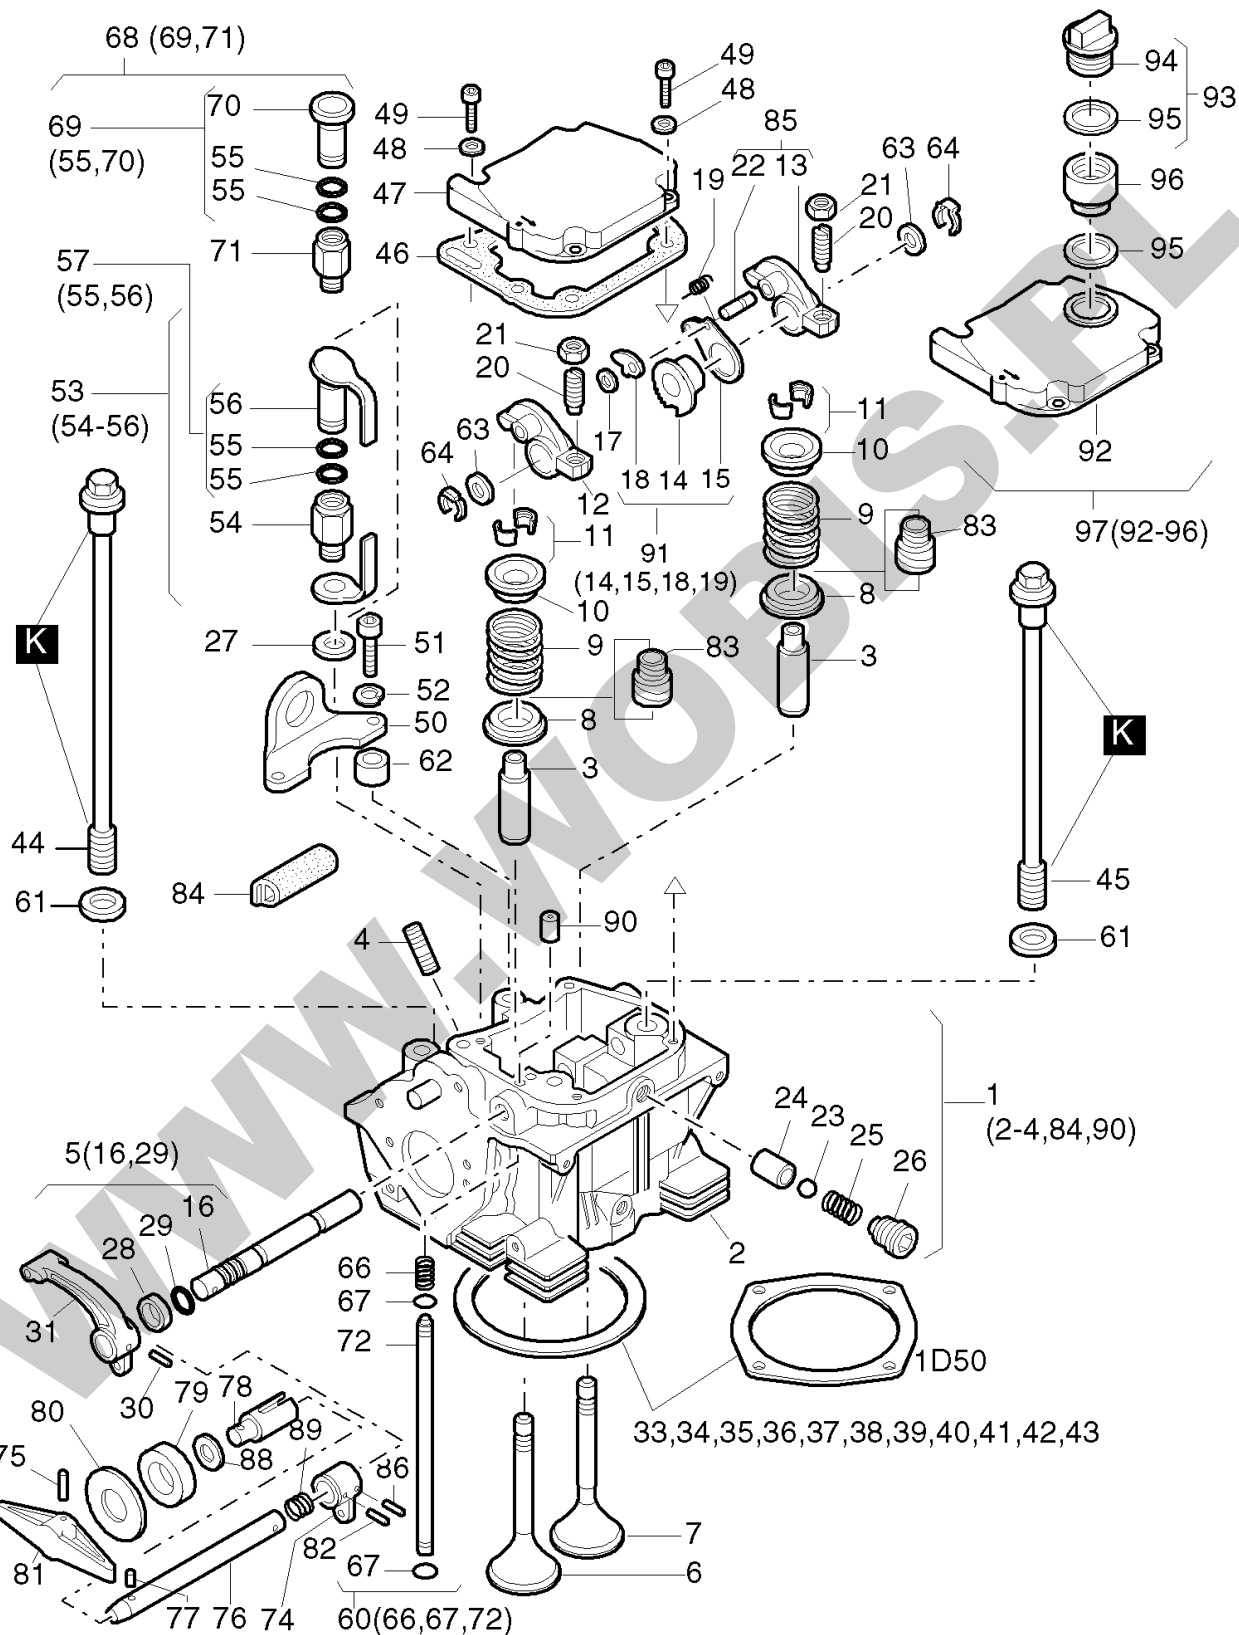

**ORYGINALNE CZĘŚCI ZAMIENNE SERWIS GWARANCYJNY I POGWARANCYJNY WYMIARY
SERWISOWE ORAZ KATALOGI CZĘŚCI ZAMIENNYCH NA STRONIE WWW.WOBIS.PL/SERWIS**

Pos.	Part no.	Description	Qty.	Notice	Add. notice	kg	EA	TA	DA	dDPW	List price
1	01505310	CYLIND.HEAD 1D31-41	1	part was replaced by 01505311		3,800	0	12	7		
2	_noorder	No single order	-								
3	04028711	VALVE GUIDE	2			0,029	4	12	0		
4	50279200	STUD M 8X 40	1	M 8 x 40 DIN 835-8.8 A3C		0,019	4	11	1		
5	01290920	ROCKER SHAFT D31/41	1			0,110	1	11	1		
6	04090000	VALVE INLET	1			0,085	4	11	0		
7	04090100	VALVE EXHAUST	1			0,058	4	11	0		
8	04005201	WASHER	2			0,015	1	11	1		
9	04029300	VALVE SPRING	2			0,026	1	11	1		
10	04029201	CUP	2			0,020	1	11	1		
11	03171910	COLLET	2			0,002	1	11	1		
12	04003710	ROCKER INLET	1			0,055	1	11	1		
13	_noorder	No single order	-								
14	_noorder	No single order	-								
15	03778401	SPRING SHEET	1			0,002	1	11	1		
16	_noorder	No single order	-								
17	50117200	CIRCLIP	1	RA 4ME DIN 6799		0,001	4	11	1		
18	03365710	RATCHET F.DECOMPR.	1			0,004	1	11	1		
19	03366001	SPRING	1			0,001	1	11	1		
20	03783000	ADJUSTING SCREW	2			0,008	1	11	1		
21	03173100	HEXAGON NUT	2			0,004	1	11	1	W2	
22	_noorder	No single order	-								
23	50123800	BALL 7 MM G100	1	7 mm III DIN 5401		0,001	4	11	1		
24	04004700	BUSH	1			0,016	1	11	1		
25	04004800	PRESSURE SPRING	1			0,003	1	11	1		
26	01245200	ADJUSTING SCREW	1			0,005	1	11	1		
27	50001100	JOINT A12 X15,5	1	A 12 x 15,5 DIN 7603-Cu		0,001	4	11	1	D2,d1	
28	_nopart	Not in this engine	-								
29	40022401	O-RING 8 X 2 GRAY	1	8 x 2 FPM 75 MOLYKOT.		0,002	4	11	1	d2	
30	50034700	PIN 4 X22	1	4 x 22 ISO 8752-ST		0,002	4	11	1