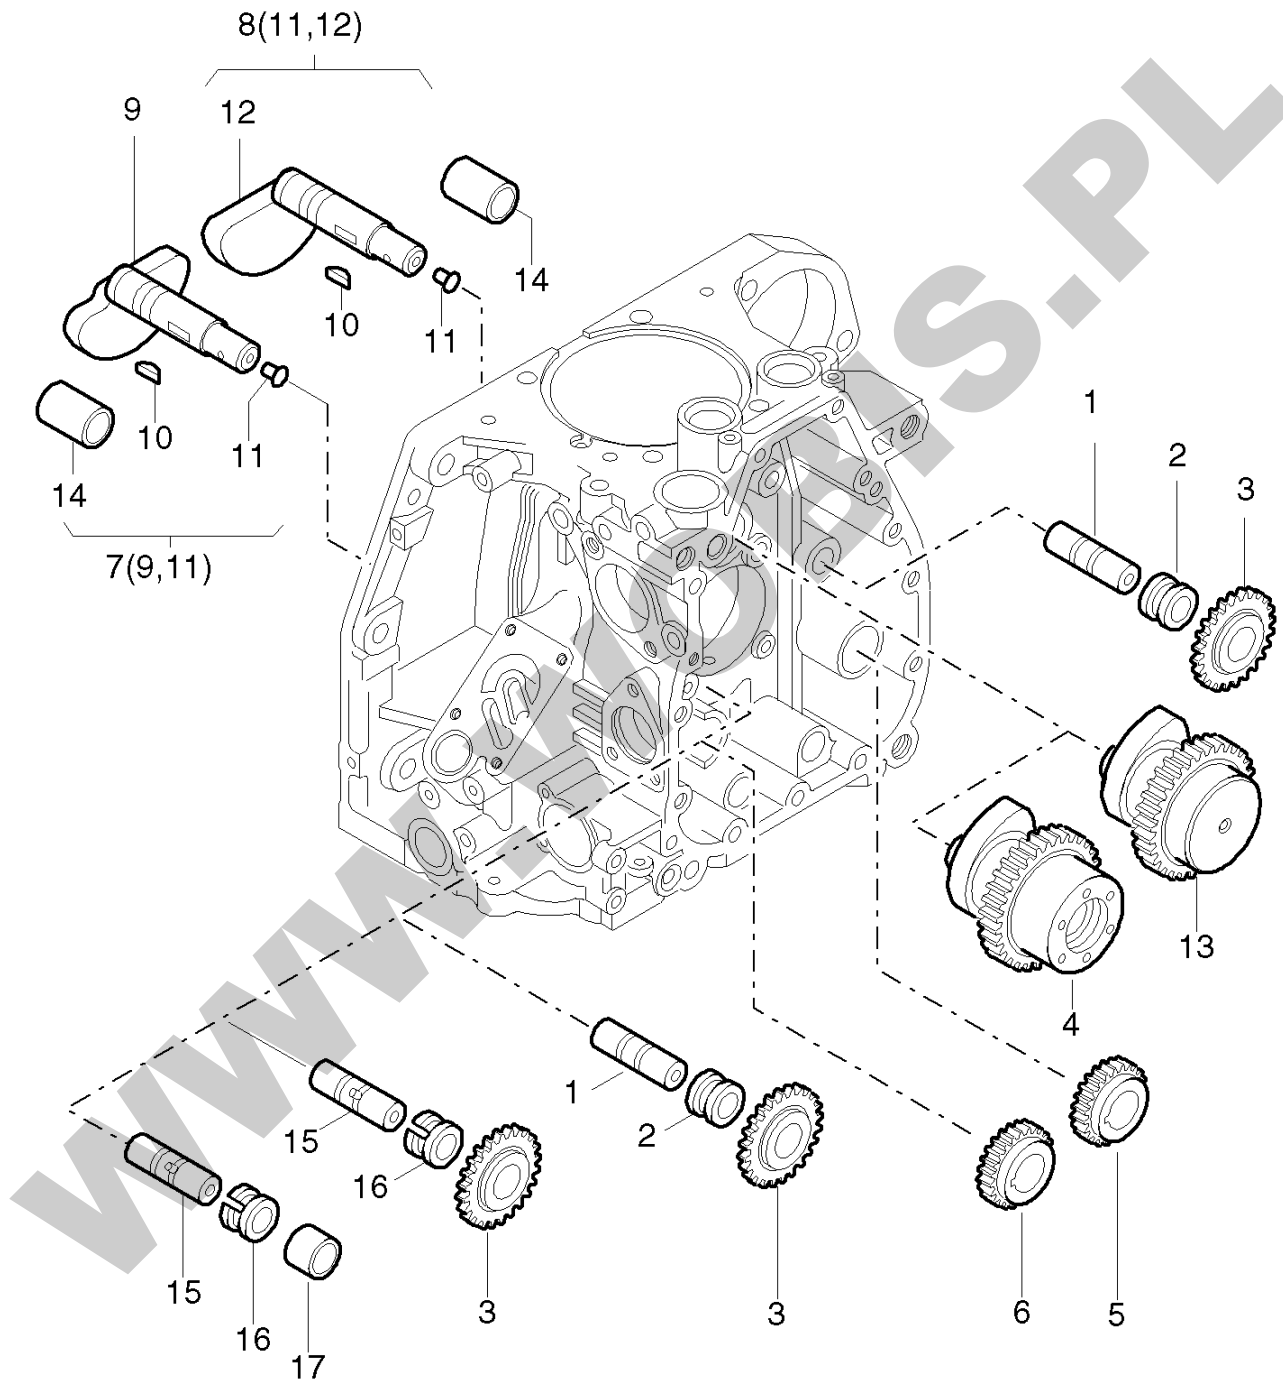

**ORYGINALNE CZĘŚCI ZAMIENNE SERWIS GWARANCYJNY I POGWARANCYJNY WYMIARY
SERWISOWE ORAZ KATALOGI CZĘŚCI ZAMIENNYCH NA STRONIE WWW.WOBIS.PL/SERWIS**

Pos.	Part no.	Description	Qty.	Notice	Add. notice	kg	EA	TA	DA	dDPW	List price
1	01269900	CRANKSHFT.1D30-1D41	1	RE.U.LINKSLAUF part was replaced by 01269910		4,450	0	11	7		
2	_noorder	No single order	-								
3	50345800	COVER 22	1	22 DIN 443		0,010	4	11	1		
4	04023501	COUNTER WEIGHT	1	part was replaced by 04023502		0,590	0	11	7		
5	50127900	ALL.SCR. M 8X 40	2	M 8 x 40 DIN 912 - 10.9 part was replaced by 50127901		0,019	0	11	7		
6	50362600	FITTINGKEY A 6X4X32	1	A 6 x 4 x 32 DIN 6885 St 60		0,006	4	11	1		
7	03796120	GEARWHEEL F. CRANKS	1			0,225	1	11	1		
8	04024600	BUFFER RING	1			0,012	1	11	1		
9	50349700	O-RING 100X2,5	1	100 x 2,5		0,002	4	11	1	D1	
11	04136300	BEARING FLANGE	-			2,381	1	11	1		
12	04024500	MAIN BEARING	1			0,062	4	11	1		
13	04048700	MAIN BEARING 0,5-	1	- 0,5 mm		0,100	4	14	1		
14	50368101	OIL SEAL 52 X80 X10	1	52 x 80 x 10 part was replaced by 50368102		0,041	0	11	7	D1	
15	50413600	WASHER 8,4	8	8,4 300 HV DIN 125A-A3C		0,001	4	11	1		
16	50364300	HEXAGON NUT M 8	8	M 8 DIN 934 - 10.9 A3C		0,005	4	11	1		
17	04023110	STUBSHAFT SAE CYL.	1	SAE ...2 ø 1" zyl., cyl. GEWINDE M 8 part was replaced by 04023120		0,000	0	11	7		
18	01485500	STUBSHAFT SAE TAPER	1	SAE ...4 ø 1" keg.		0,700	1	11	1		
19	04022910	STUBSHAFT ITALIA	1	ITAL. ...3 ø 30 mm tap.		0,445	1	11	1		
20	05033200	STUB SHAFT ITAL. 23	1	ITAL. ...6 ø 23 mm con.		0,400	1	11	1		
21	03962700	FITTINGKEY A6,35X63	1	A 6,35 x 63 part was replaced by 05141600		0,000	0	11	7		
22	50017800	WOODRUFF KEY 4X6,5	1	4 x 6,5 DIN 6888		0,003	4	11	1		
23	_nopart	Not in this engine	-								
24	01511901	REP.SET CKRS. 30-41	1	part was replaced by 01511902		0,000	0	12	7		
25	50458000	CIRCLIP SB 60	1	SB 60		0,005	4	11	1		
E	50223400	LOCTITE 648	1	10 ML		0,021	4	12	0