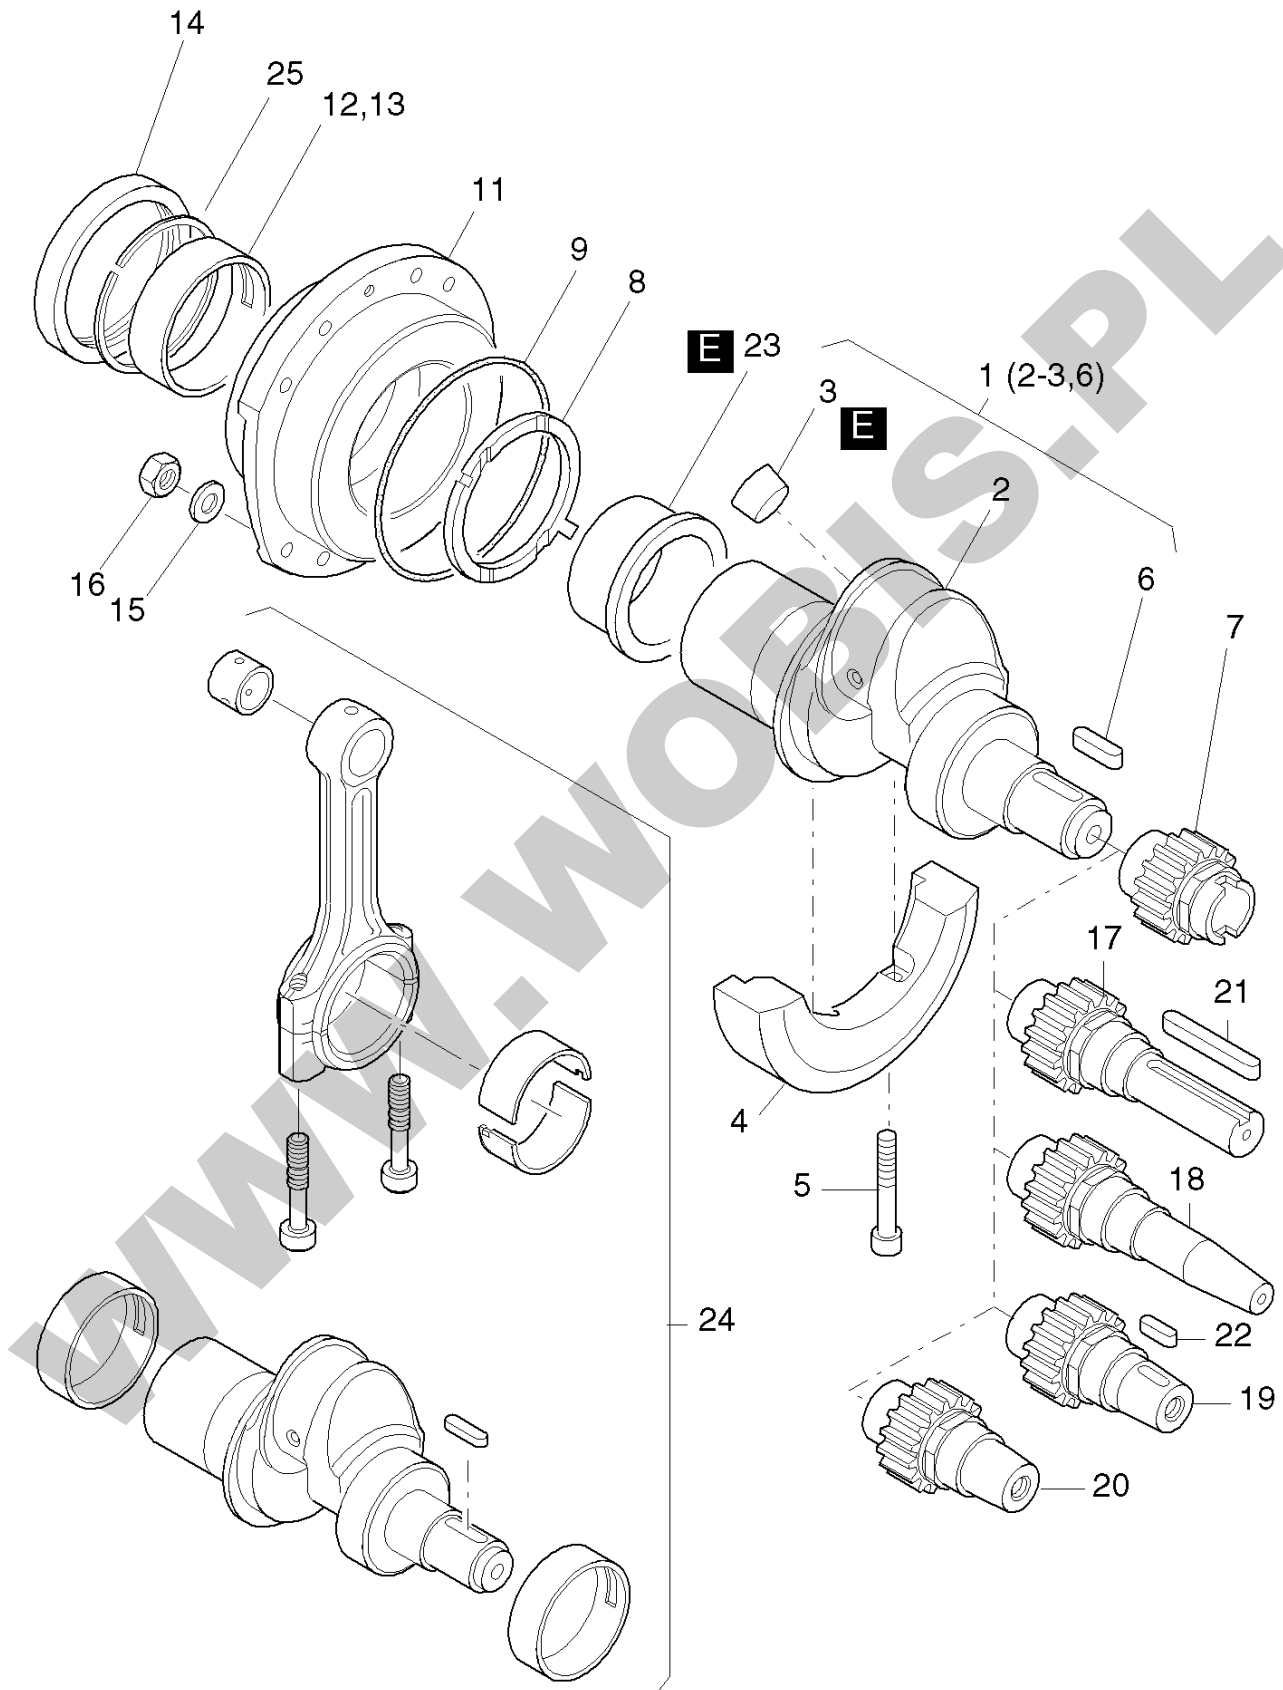

**ORYGINALNE CZĘŚCI ZAMIENNE SERWIS GWARANCYJNY I POGWARANCYJNY WYMIARY
SERWISOWE ORAZ KATALOGI CZĘŚCI ZAMIENNYCH NA STRONIE WWW.WOBIS.PL/SERWIS**

Pos.	Part no.	Description	Qty.	Notice	Add. notice	kg	EA	TA	DA	dDPW	List price
1	01269900	CRANKSHFT.1D30-1D41	1	RE.U.LINKSLAUF part was replaced by 01269910		4,450	0	11	7		
2	_noorder	No single order	-								
3	50345800	COVER 22	1	22 DIN 443		0,010	4	11	1		
4	04023501	COUNTER WEIGHT	1	part was replaced by 04023502		0,590	0	11	7		
5	50127900	ALL.SCR. M 8X 40	2	M 8 x 40 DIN 912 - 10.9 part was replaced by 50127901		0,019	0	11	7		
6	50362600	FITTINGKEY A 6X4X32	1	A 6 x 4 x 32 DIN 6885 St 60		0,006	4	11	1		
7	03796120	GEARWHEEL F. CRANKS	1			0,225	1	11	1		
8	04024600	BUFFER RING	1			0,012	1	11	1		
9	50349700	O-RING 100X2,5	1	100 x 2,5		0,002	4	11	1	D1	
11	04136300	BEARING FLANGE	-			2,381	1	11	1		
12	04024500	MAIN BEARING	1			0,062	4	11	1		
13	04048700	MAIN BEARING 0,5-	1	- 0,5 mm		0,100	4	14	1		
14	50368101	OIL SEAL 52 X80 X10	1	52 x 80 x 10 part was replaced by 50368102		0,041	0	11	7	D1	
15	50413600	WASHER 8,4	8	8,4 300 HV DIN 125A-A3C		0,001	4	11	1		
16	50364300	HEXAGON NUT M 8	8	M 8 DIN 934 - 10.9 A3C		0,005	4	11	1		
17	04023110	STUBSHAFT SAE CYL.	1	SAE ...2 ø 1" zyl., cyl. GEWINDE M 8 part was replaced by 04023120		0,000	0	11	7		
18	01485500	STUBSHAFT SAE TAPER	1	SAE ...4 ø 1" keg.		0,700	1	11	1		
19	04022910	STUBSHAFT ITALIA	1	ITAL. ...3 ø 30 mm tap.		0,445	1	11	1		
20	05033200	STUB SHAFT ITAL. 23	1	ITAL. ...6 ø 23 mm con.		0,400	1	11	1		
21	03962700	FITTINGKEY A6,35X63	1	A 6,35 x 63 part was replaced by 05141600		0,000	0	11	7		
22	50017800	WOODRUFF KEY 4X6,5	1	4 x 6,5 DIN 6888		0,003	4	11	1		
23	_nopart	Not in this engine	-								
24	01511901	REP.SET CKRS. 30-41	1	part was replaced by 01511902		0,000	0	12	7		
25	50458000	CIRCLIP SB 60	1	SB 60		0,005	4	11	1		
E	50223400	LOCTITE 648	1	10 ML		0,021	4	12	0