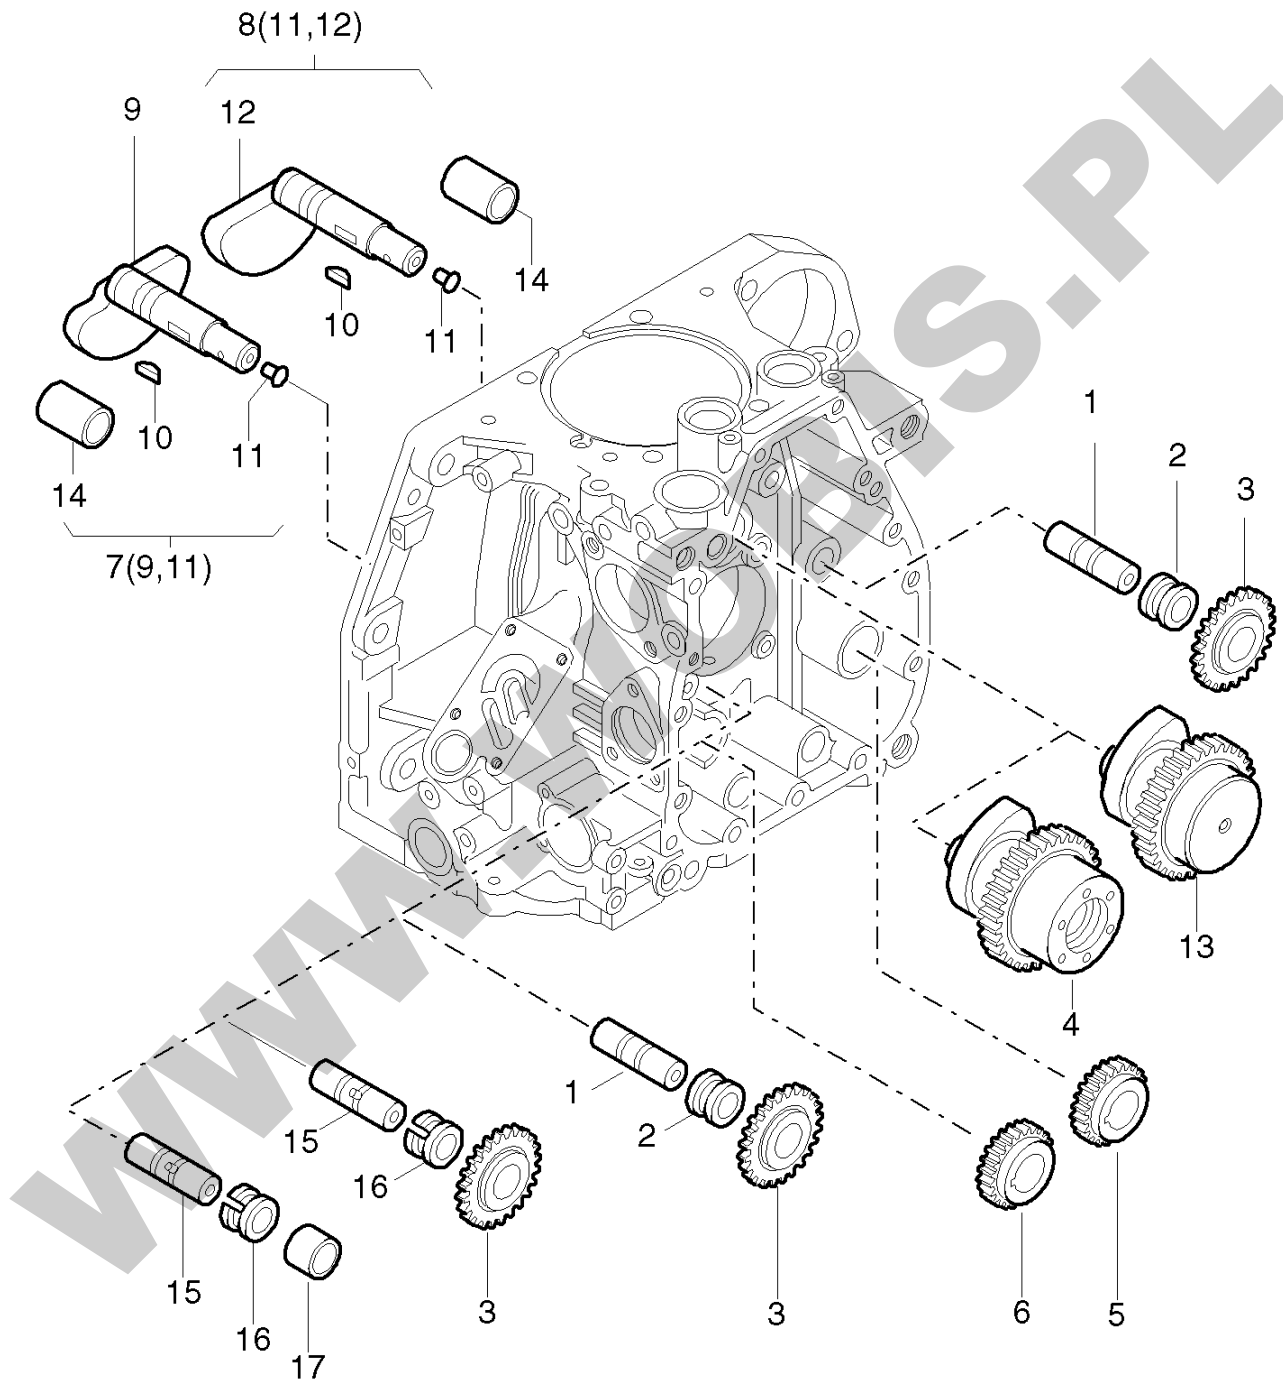

**ORYGINALNE CZĘŚCI ZAMIENNE SERWIS GWARANCYJNY I POGWARANCYJNY WYMIARY  
SERWISOWE ORAZ KATALOGI CZĘŚCI ZAMIENNYCH NA STRONIE WWW.WOBIS.PL/SERWIS**

Pos.	Part no.	Description	Qty.	Notice	Add. notice	kg	EA	TA	DA	dDPW	List price
1	01269900	CRANKSHFT.1D30-1D41	1	RE.U.LINKSLAUF part was replaced by 01269910		4,450	0	11	7		
2	_noorder	No single order	-								
3	50345800	COVER 22	1	22 DIN 443		0,010	4	11	1		
4	04023501	COUNTER WEIGHT	1	part was replaced by 04023502		0,590	0	11	7		
5	50127900	ALL.SCR. M 8X 40	2	M 8 x 40 DIN 912 - 10.9 part was replaced by 50127901		0,019	0	11	7		
6	50362600	FITTINGKEY A 6X4X32	1	A 6 x 4 x 32 DIN 6885 St 60		0,006	4	11	1		
7	03796120	GEARWHEEL F. CRANKS	1			0,225	1	11	1		
8	04024600	BUFFER RING	1			0,012	1	11	1		
9	50349700	O-RING 100X2,5	1	100 x 2,5		0,002	4	11	1	D1	
11	04136300	BEARING FLANGE	-			2,381	1	11	1		
12	04024500	MAIN BEARING	1			0,062	4	11	1		
13	04048700	MAIN BEARING 0,5-	1	- 0,5 mm		0,100	4	14	1		
14	50368101	OIL SEAL 52 X80 X10	1	52 x 80 x 10 part was replaced by 50368102		0,041	0	11	7	D1	
15	50413600	WASHER 8,4	8	8,4 300 HV DIN 125A-A3C		0,001	4	11	1		
16	50364300	HEXAGON NUT M 8	8	M 8 DIN 934 - 10.9 A3C		0,005	4	11	1		
17	04023110	STUBSHAFT SAE CYL.	1	SAE ...2 ø 1" zyl., cyl. GEWINDE M 8 part was replaced by 04023120		0,000	0	11	7		
18	01485500	STUBSHAFT SAE TAPER	1	SAE ...4 ø 1" keg.		0,700	1	11	1		
19	04022910	STUBSHAFT ITALIA	1	ITAL. ...3 ø 30 mm tap.		0,445	1	11	1		
20	05033200	STUB SHAFT ITAL. 23	1	ITAL. ...6 ø 23 mm con.		0,400	1	11	1		
21	03962700	FITTINGKEY A6,35X63	1	A 6,35 x 63 part was replaced by 05141600		0,000	0	11	7		
22	50017800	WOODRUFF KEY 4X6,5	1	4 x 6,5 DIN 6888		0,003	4	11	1		
23	_nopart	Not in this engine	-								
24	01511901	REP.SET CKRS. 30-41	1	part was replaced by 01511902		0,000	0	12	7		
25	50458000	CIRCLIP SB 60	1	SB 60		0,005	4	11	1		
E	50223400	LOCTITE 648	1	10 ML		0,021	4	12	0		