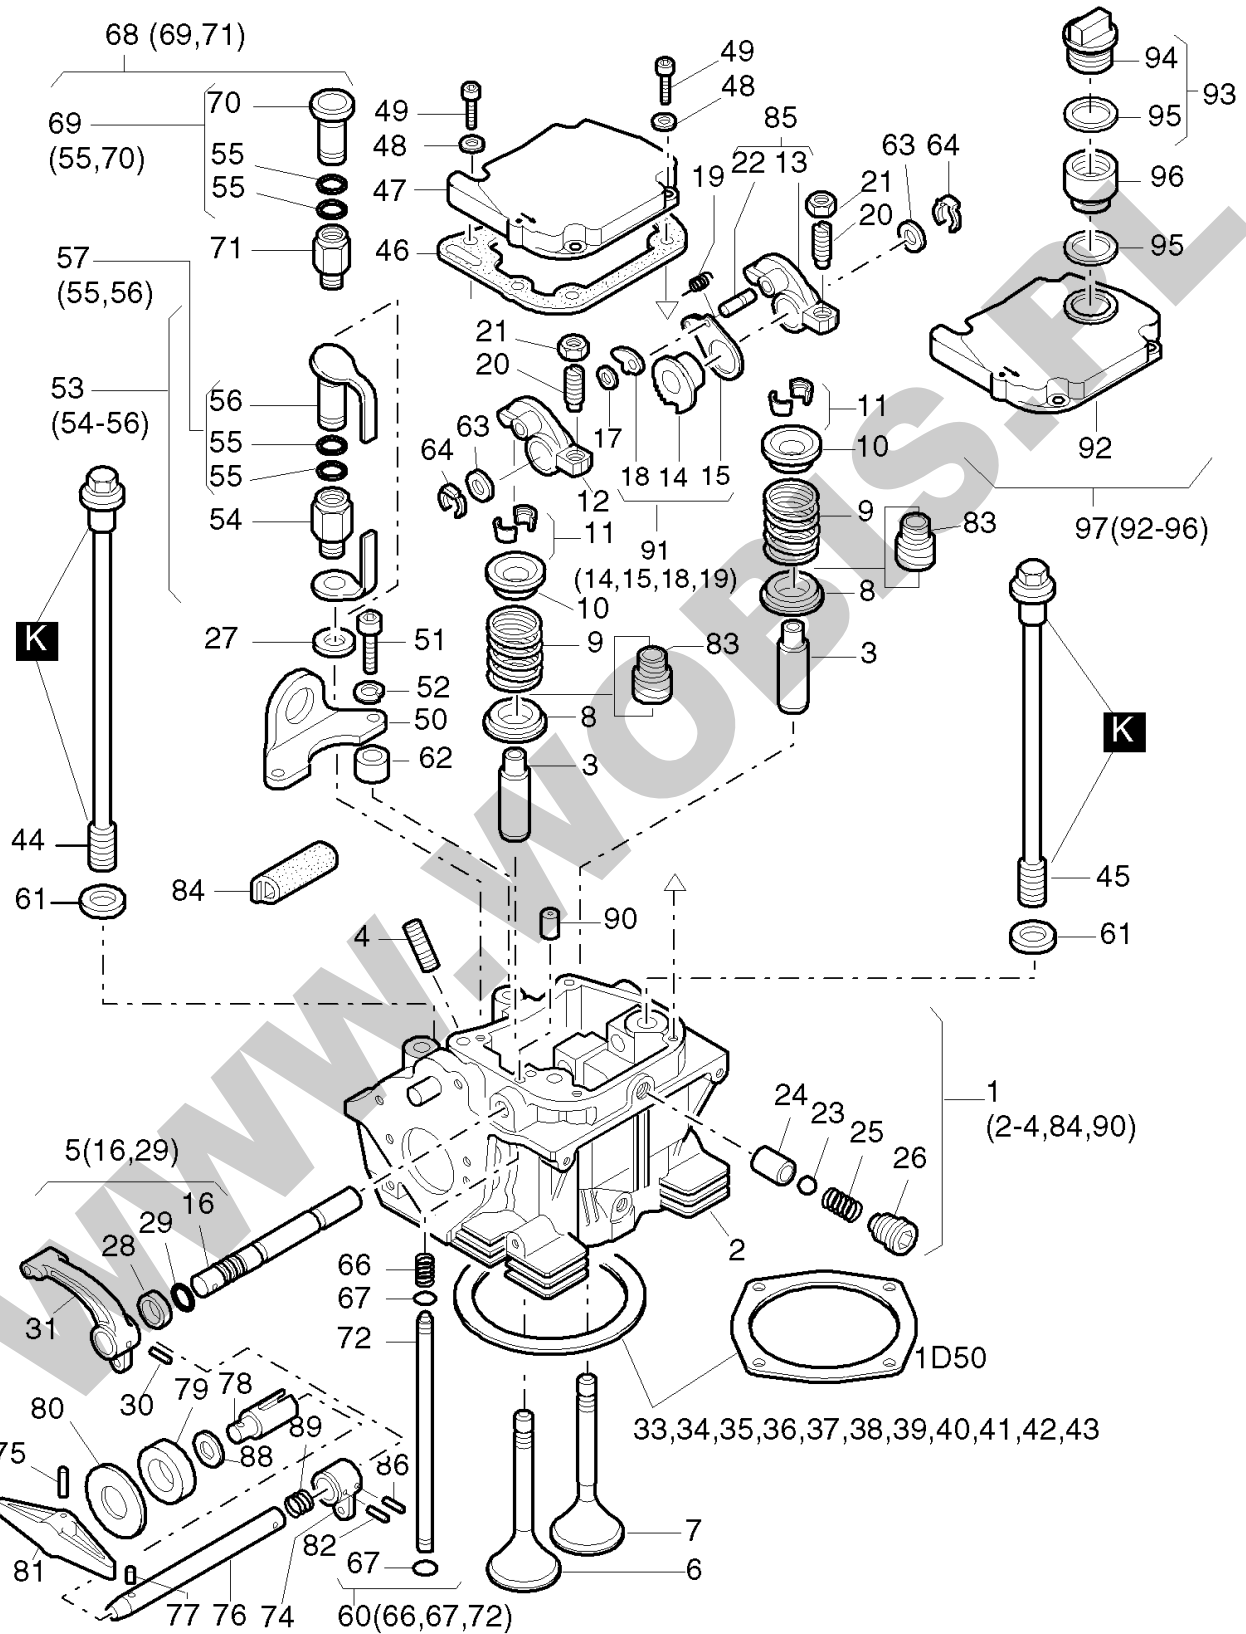

**ORYGINALNE CZĘŚCI ZAMIENNE SERWIS GWARANCYJNY I POGWARANCYJNY WYMIARY
SERWISOWE ORAZ KATALOGI CZĘŚCI ZAMIENNYCH NA STRONIE WWW.WOBIS.PL/SERWIS**

Pos.	Part no.	Description	Qty.	Notice	Add. notice	kg	EA	TA	DA	dDPW	List price
1	01505310	CYLIND.HEAD 1D31-41	1	part was replaced by 01505311		3,800	0	12	7		
2	_noorder	No single order	-								
3	04028711	VALVE GUIDE	2			0,029	4	12	0		
4	50279200	STUD M 8X 40	1	M 8 x 40 DIN 835-8.8 A3C		0,019	4	11	1		
5	01290920	ROCKER SHAFT D31/41	1			0,110	1	11	1		
6	04090000	VALVE INLET	1			0,085	4	11	0		
7	04090100	VALVE EXHAUST	1			0,058	4	11	0		
8	04005201	WASHER	2			0,015	1	11	1		
9	04029300	VALVE SPRING	2			0,026	1	11	1		
10	04029201	CUP	2			0,020	1	11	1		
11	03171910	COLLET	2			0,002	1	11	1		
12	04003710	ROCKER INLET	1			0,055	1	11	1		
13	_noorder	No single order	-								
14	_noorder	No single order	-								
15	03778401	SPRING SHEET	1			0,002	1	11	1		
16	_noorder	No single order	-								
17	50117200	CIRCLIP	1	RA 4ME DIN 6799		0,001	4	11	1		
18	03365710	RATCHET F.DECOMPR.	1			0,004	1	11	1		
19	03366001	SPRING	1			0,001	1	11	1		
20	03783000	ADJUSTING SCREW	2			0,008	1	11	1		
21	03173100	HEXAGON NUT	2			0,004	1	11	1	W2	
22	_noorder	No single order	-								
23	50123800	BALL 7 MM G100	1	7 mm III DIN 5401		0,001	4	11	1		
24	04004700	BUSH	1			0,016	1	11	1		
25	04004800	PRESSURE SPRING	1			0,003	1	11	1		
26	01245200	ADJUSTING SCREW	1			0,005	1	11	1		
27	50001100	JOINT A12 X15,5	1	A 12 x 15,5 DIN 7603-Cu		0,001	4	11	1	D2,d1	
28	_nopart	Not in this engine	-								
29	40022401	O-RING 8 X 2 GRAY	1	8 x 2 FPM 75 MOLYKOT.		0,002	4	11	1	d2	
30	50034700	PIN 4 X22	1	4 x 22 ISO 8752-ST		0,002	4	11	1