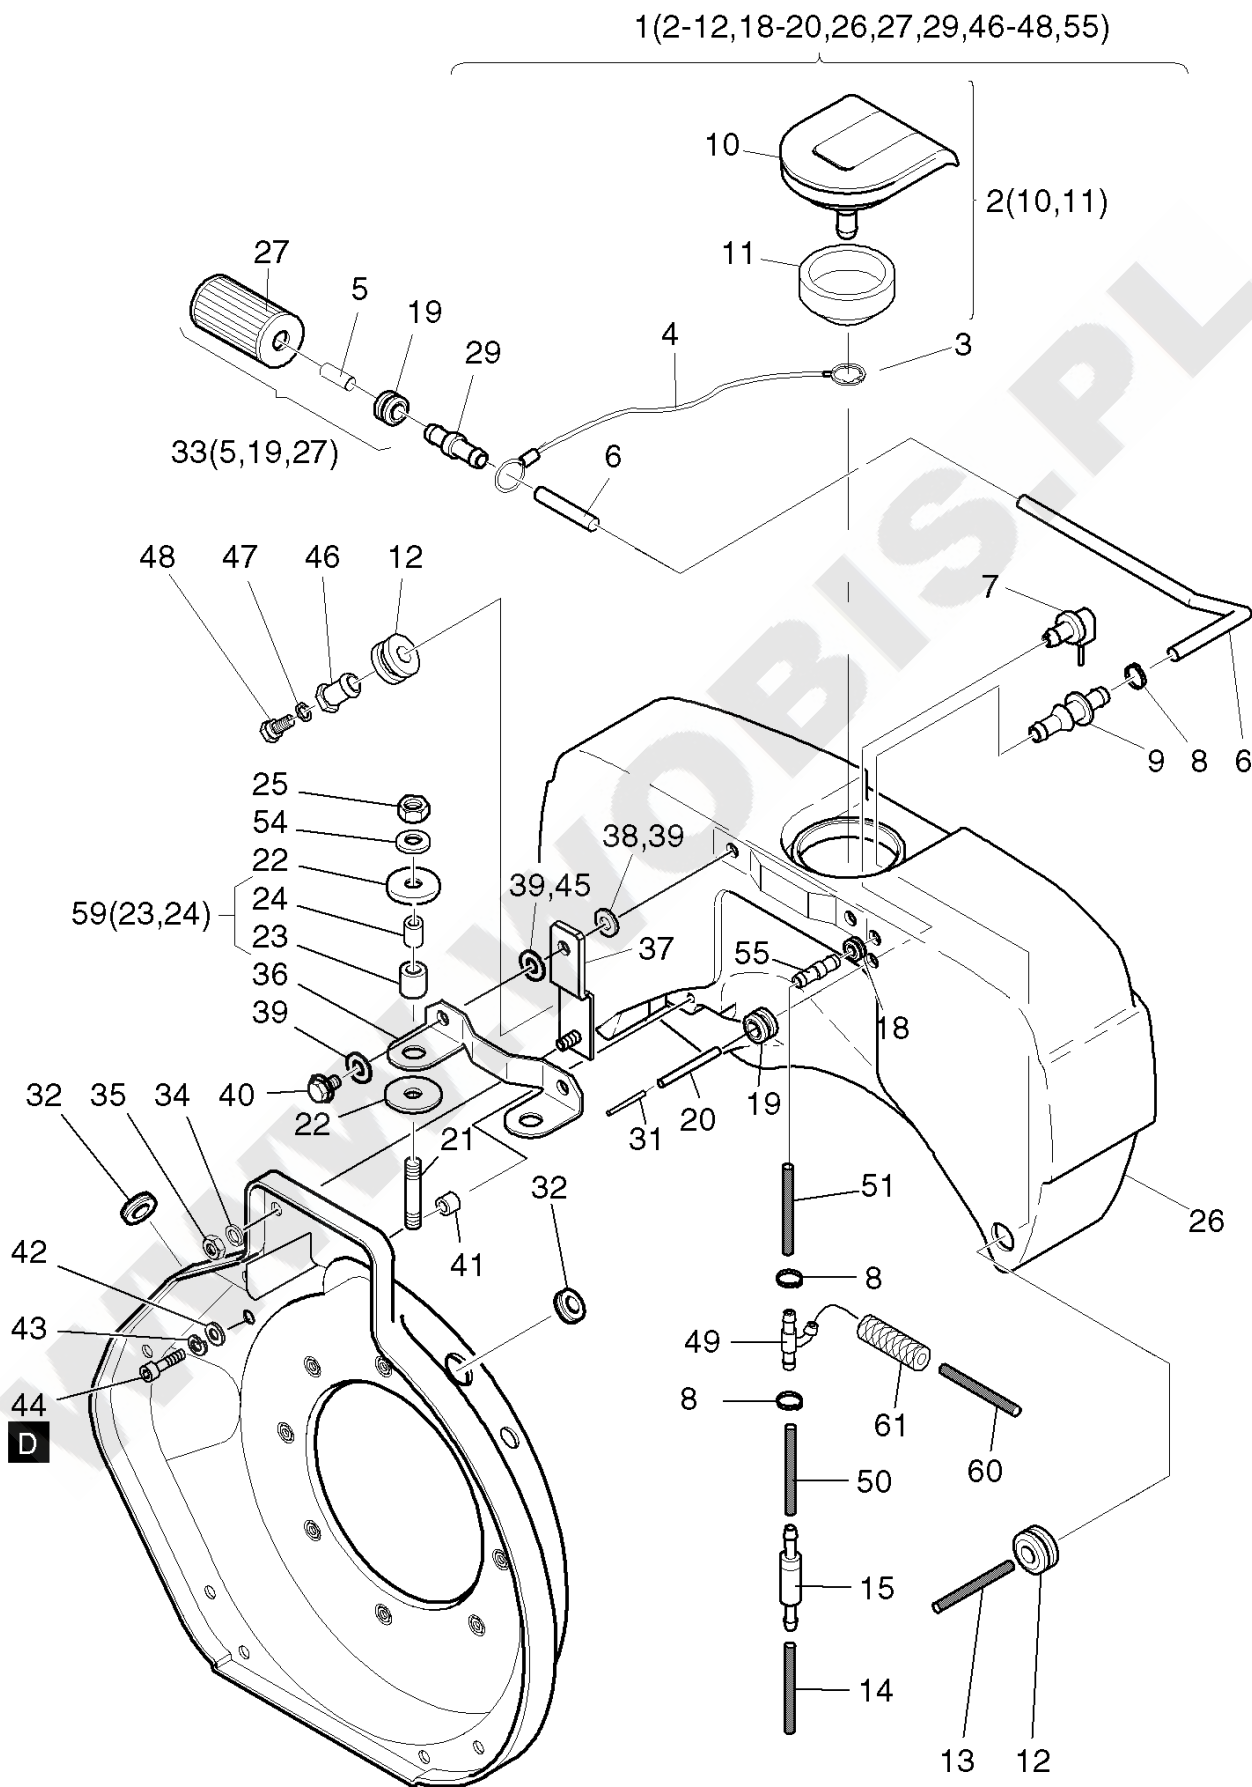

ORYGINALNE CZĘŚCI ZAMIENNE   SERWIS GWARANCYJNY I POGWARANCYJNY
WYMIARY SERWISOWE ORAZ KATALOGI CZĘŚCI ZAMIENNYCH NA STRONIE WWW.WOBIS.PL/SERWIS

Pos.	Part no.	Description	Qty.	Notice	Add. notice	kg	EA	TA	DA	dDPW	List price
1	01578830	FUEL TANK 3L	1	3 l		0,969	1	21	1		
2	01535302	CAP F. FUEL TANK	1	kpl. cpl.		0,100	1	21	1		
3	50500800	CIRCLIP 8	1	8 DIN 6799		0,004	4	11	1		
4	01628900	ROPE	1	~440mm		0,003	1	22	1		
5	_noorder	No single order	-								
6	05190600	FUEL PIPE 3,5X260	1	3,5 x 260		0,011	9	21	0		
7	01534900	FUEL VENT. VALVE	1			0,004	1	21	1		
8	50399801	CLAMP 11,3	1	11,3		0,002	4	11	1		
9	05084010	CONNECTING NIPPLE	3			0,006	1	21	1		
10	_noorder	No single order	-								
11	05086401	GASKET F. FUEL CAP	1			0,028	1	21	1		
12	50440800	RUBBER SLEEVE	2			0,004	4	21	1		
13	03962100	FUEL HOSE 3,5X 160	1	3,5 x 2,5 - 160 mm		0,007	0	11	7		
14	05123200	FUEL HOSE 3,5 / 40	1	3,5 x 40		0,004	1	01	1		
15	00805501	VENT VALVE	1	part was replaced by 00805502		0,004	0	11	7		
18	05130400	RUBBER SLEEVE	1			0,001	1	21	1		
19	50440901	RUBBER SLEEVE	2			0,001	4	21	1		
20	05085600	BREATH. HOSE 1X3X85	1	1 x 3 x 85		0,002	1	21	1		
21	50231900	STUD M 8X 25	2	M 8 x 25 DIN 835-8.8 A3C		0,012	4	11	1		
22	05109810	DISC 8,20X22X2	4	8,2 x 22 x 2		0,001	1	21	1		
23	_noorder	No single order	-								
24	05122800	INSULATING SLEEVE	2			0,001	1	21	1		
25	40028400	HEX.NUT M 8	2	VM 8 DIN 980-8 C3A		0,008	4	11	1		
26	_noorder	No single order	-								
27	_noorder	No single order	-								
29	05189000	CONNECTING NIPPLE	1	part was replaced by 05189001		0,003	0	21	7		
31	05085500	TUBE 2X0,3X 16	1	2 x 0,3 x 16		0,001	1	21	1		
32	05107700	RUBBER SLEEVE	2			0,008	1	11	1		
33	01635210	FUEL FILTER	1			0,015	4	22	1	W2	
34	50170900	SPRING WASHER 6	2	6 DIN 128 - A3C		0,001	4	11	1