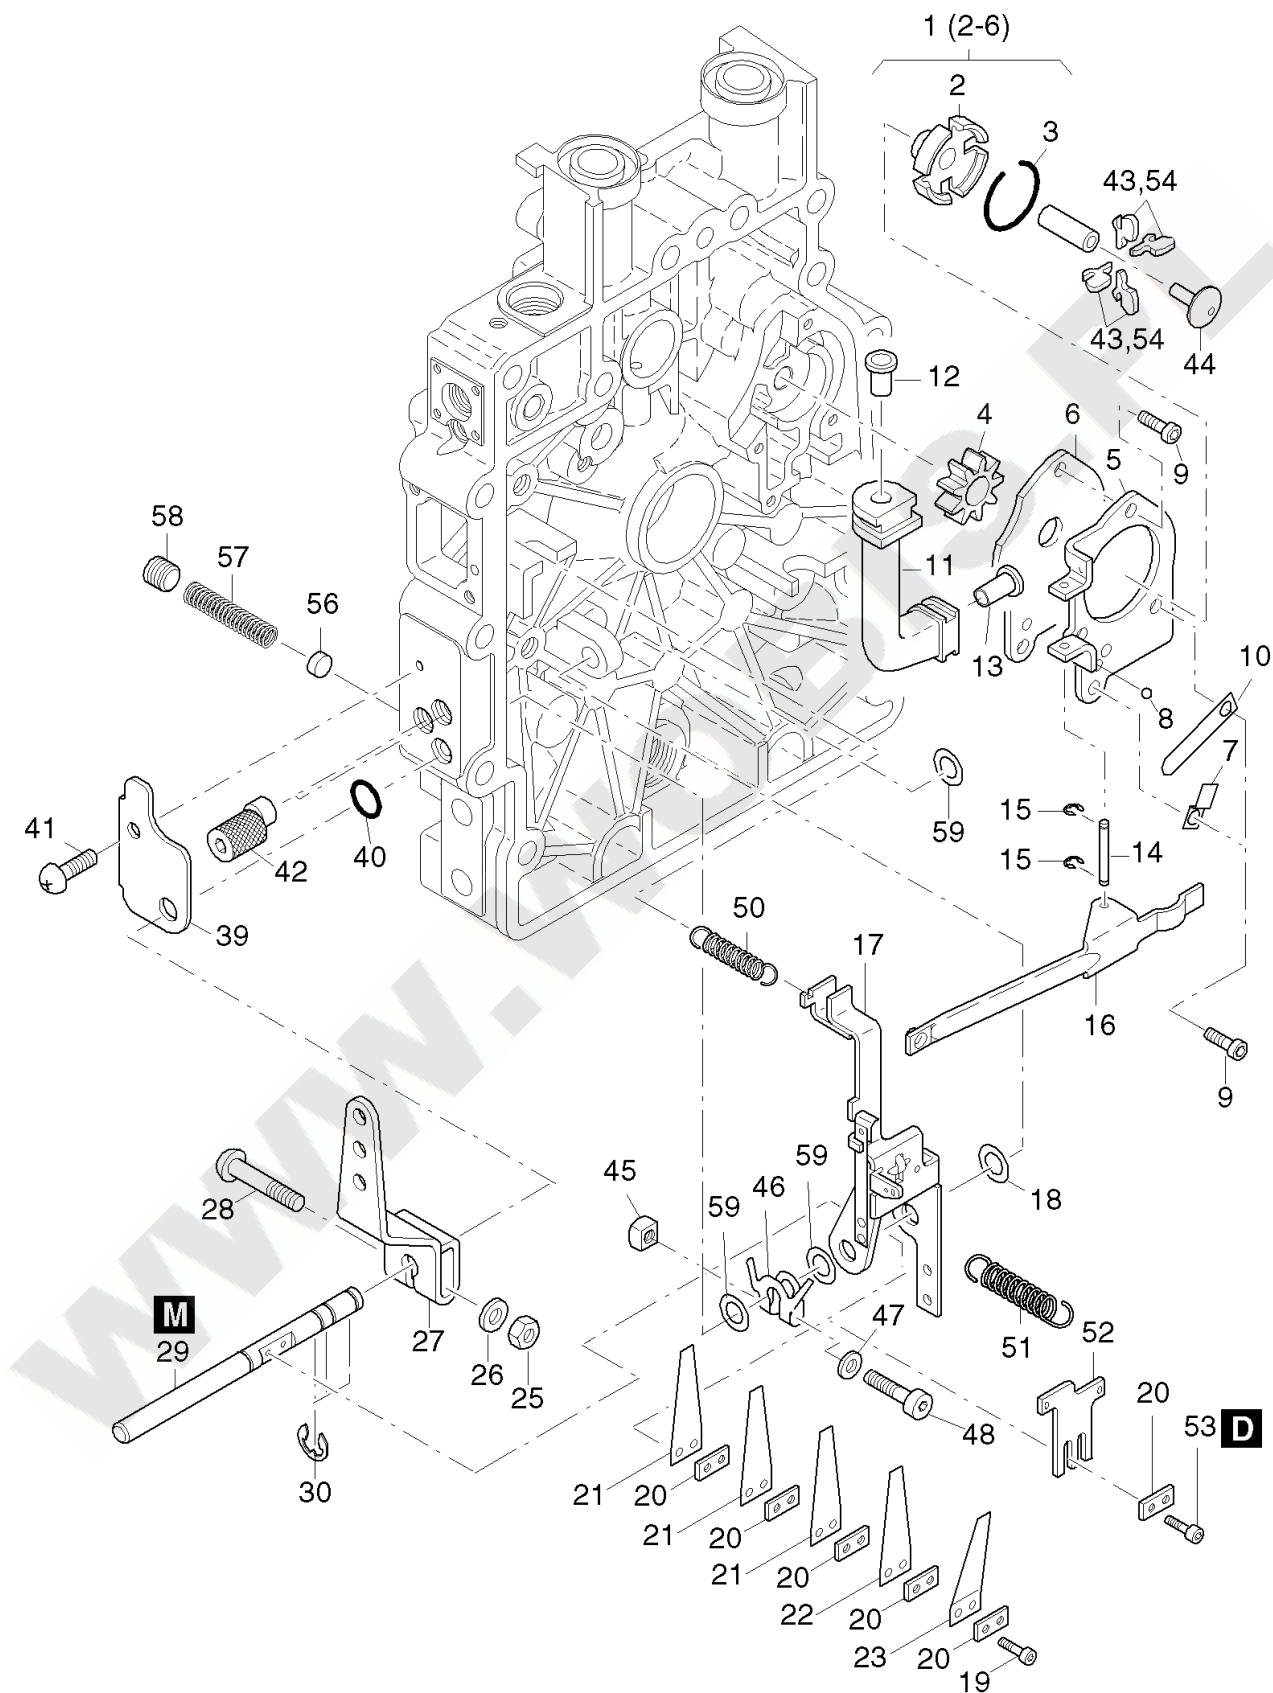

ORYGINALNE CZĘŚCI ZAMIENNE   SERWIS GWARANCYJNY I POGWARANCYJNY
WYMIARY SERWISOWE ORAZ KATALOGI CZĘŚCI ZAMIENNYCH NA STRONIE WWW.WOBIS.PL/SERWIS

Pos.	Part no.	Description	Qty.	Notice	Add. notice	kg	EA	TA	DA	dDPW	List price
1	01530210	COVER F. OILPUMP	1	part was replaced by 01530211		0,112	0	11	7		
2	_noorder	No single order	-								
3	50434901	CIRCLIP RB 25	1	RB25 DIN 7993		0,003	9	11	0		
4	_noorder	No single order	-								
5	_noorder	No single order	-								
6	_noorder	No single order	-								
7	05097100	RETAINING STRAP	1			0,001	1	11	1		
8	50447900	BALL 3,5 MM G100	1	3,5mm KL. III		0,001	4	11	1		
9	50429400	ALL.SCR. M 5X 12	4	M5 x 12 DIN 6912 - 8.8		0,003	4	11	1		
10	05097300	FLAT SPRING 0,4	1	0,4 mm		0,001	1	11	1		
11	04102900	TUBE OIL SUCTION	1			0,015	1	11	1		
12	50447400	TUBERIVET A8X0,5X12	1	A8 x 0,5 x 12 DIN 7340 - St		0,005	4	11	1		
13	50447500	TUBERIVET 10X12	1	A10 x 0,75 x 12 DIN 7340 - St		0,003	4	11	1		
14	05078600	SHAFT	1			0,002	1	11	1		
15	50434800	CIRCLIP 1,9	2	1,9 DIN 6799		0,001	4	11	1		
16	05079400	LEVER	1	part was replaced by 05079401		0,000	0	11	7		
17	01530403	GOVERNOR LEVER	1	part was replaced by 01530404		0,000	0	22	7		
18	50125800	DISC 8X14X0,5	1	8 x 14 x 0,5 DIN 988		0,001	4	11	1		
18	50422400	SHIM 8X14X1	1	8 x 14 x 1,0 DIN 988		0,001	4	11	1		
19	50435000	ALL.SCR. M 3 X 12	2	M 3 x 12 DIN 912-8.8		0,001	4	11	1		
20	05079800	INTERMED. PLATE	5			0,002	1	11	1		
21	05131600	GOVERNOR SPRING 0,2	2	0,2 mm		0,001	1	21	1		
22	05078900	GOVERNOR SPRING 0,3	2	0,3 mm		0,002	1	21	1		
23	05148600	STOP SPRING	1	0,4 mm		0,002	1	21	1		
25	50144400	HEXAGON NUT M 6	1	M 6 DIN 934 - 8 A3C		0,002	4	11	1		
26	50144500	FLAT WASHER 6,4	1	6,4 DIN 125-St A3C		0,001	4	11	1		
27	04095600	LEVER	1			0,062	1	11	1		
28	03927300	SCREW M 6X 32	1	M 6 x 32 part was replaced by 03927301		0,000	0	11	0		
29	05079301	SHAFT	1			0,044	1	11	1