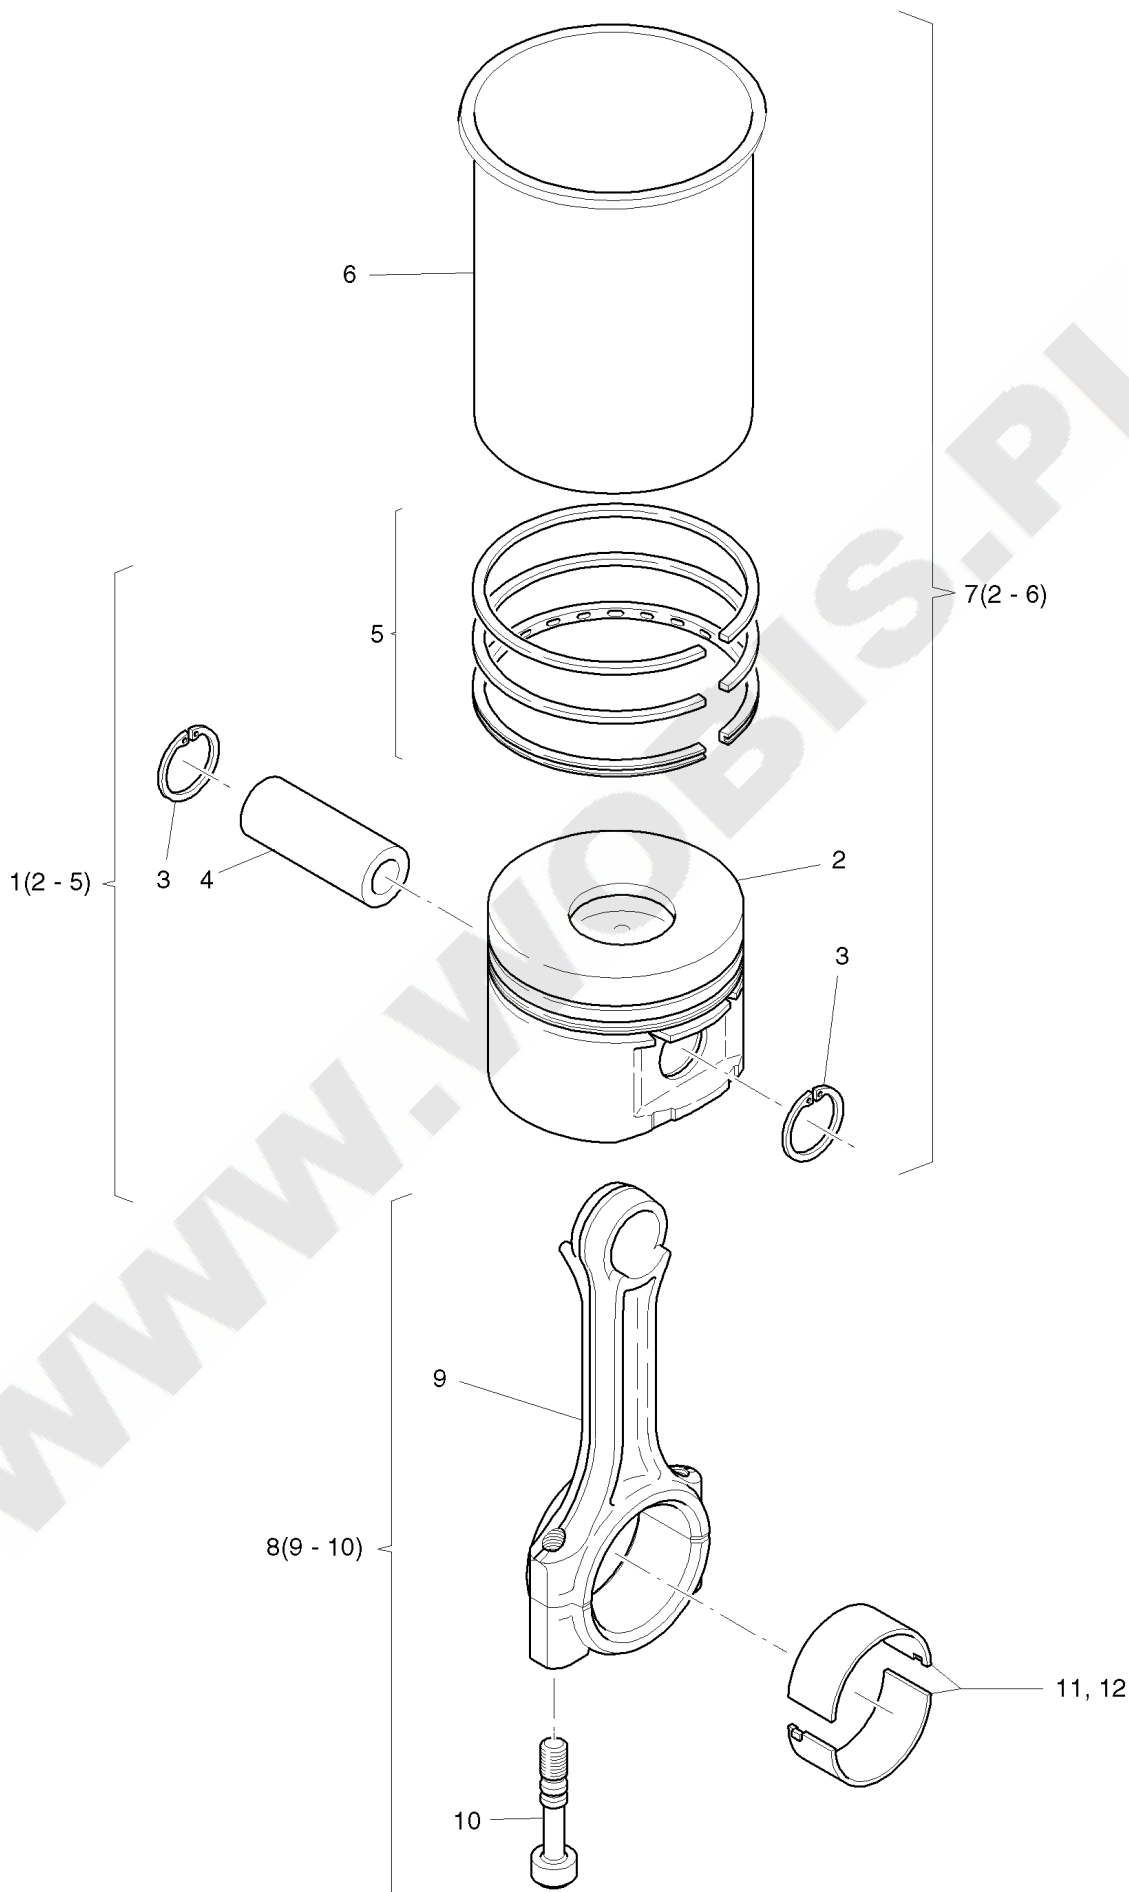

ORYGINALNE CZĘŚCI ZAMIENNE SERWIS GWARANCYJNY I POGWARANCYJNY
WYMIARY SERWISOWE ORAZ KATALOGI CZĘŚCI ZAMIENNYCH NA STRONIE WWW.WOBIS.PL/SERWIS

Pos.	Part no.	Description	Qty.	Notice	Add. notice	kg	EA	TA	DA	dDPW	List price
1	01552700	CRANKSHAFT NO.X	1	part was replaced by 01552701		0,000	0	11	7		
2	_noorder	No single order	-								
3	04125300	CLOSING PLUG 12MM	1	part was replaced by 50300801		0,001	0	11	7		
4	05099600	STUBSHAFT SAE GEN.	1	Nr. 4 SAE Generator \varnothing 19,8 mm		0,000	0	21	7		
6	05099700	STUBSHAFT TAP. NO.6	1	Nr. 6 ital. 23 keg., con. part was replaced by 05099701		0,000	0	21	7		
7	05099800	STUBSHAFT CYL.3/4"	1	Nr. 7 - \varnothing 3/4" zyl., cil. part was replaced by 05099801		0,190	0	21	7		
8	05099900	STUBSHAFT SAE3/4UNF	1	Nr. 8 SAE 3/4" - 16 UNF 2A		0,000	0	21	7		
9	05100000	STUBSHAFT CYL.20MM	1	\varnothing 20 zyl., cil. part was replaced by 05100001		0,185	0	21	7		
10	40032500	SUPPORTING DISC	1	40 x 50 x 2,5 DIN 988		0,012	4	11	1		
11	50120600	CIRCLIP A40X1,75	1	A 40 x 1,75 DIN 471		0,006	4	11	1		
12	04114201	DISC 18,5X37X5	1	18,5 x 37 x 5		0,031	1	11	1		
13	50443600	HEXSCREW M18X1,5X55	1	M 18 x 1,5 x 55 DIN 961 - 10.9		0,150	4	11	1		
14	04120400	FITTINGKEY	1	4,75 x 30		0,005	1	11	1		
15	05107301	STUBSHAFT HEXAGON	1	SW 27 mm, \varnothing 26,8 mm		0,000	0	21	7		
16	50463400	FITTINGKEY A 5X5X36	1	A 5 x 5 x 36 DIN 6885		0,006	4	21	4		
17	50463400	FITTINGKEY A 5X5X36	1	A 5 x 5 x 36 DIN 6885		0,006	4	21	4		
18	04152500	STUBSHAFT CIL. 22,2	1	\varnothing 22,2 zyl., cil. part was replaced by 04152501		0,000	0	21	7		
19	01552300	CRANKSHAFT NO.6	1	Nr. 6 ital. 23 keg., con. part was replaced by 01552301		0,000	0	11	7		
20	_noorder	No single order	-								
21	01552400	CRANKSHAFT NO.4	1	Nr. 4 SAE Generator \varnothing 19,8 mm part was replaced by 01552401		0,000	0	11	7		
22	_noorder	No single order	-								
23	01552500	CRANKSHAFT NO.7	1	Nr. 7 \varnothing 3/4" zyl., cil. part was replaced by 01552501		0,000	0	11	7		
24	_noorder	No single order	-								