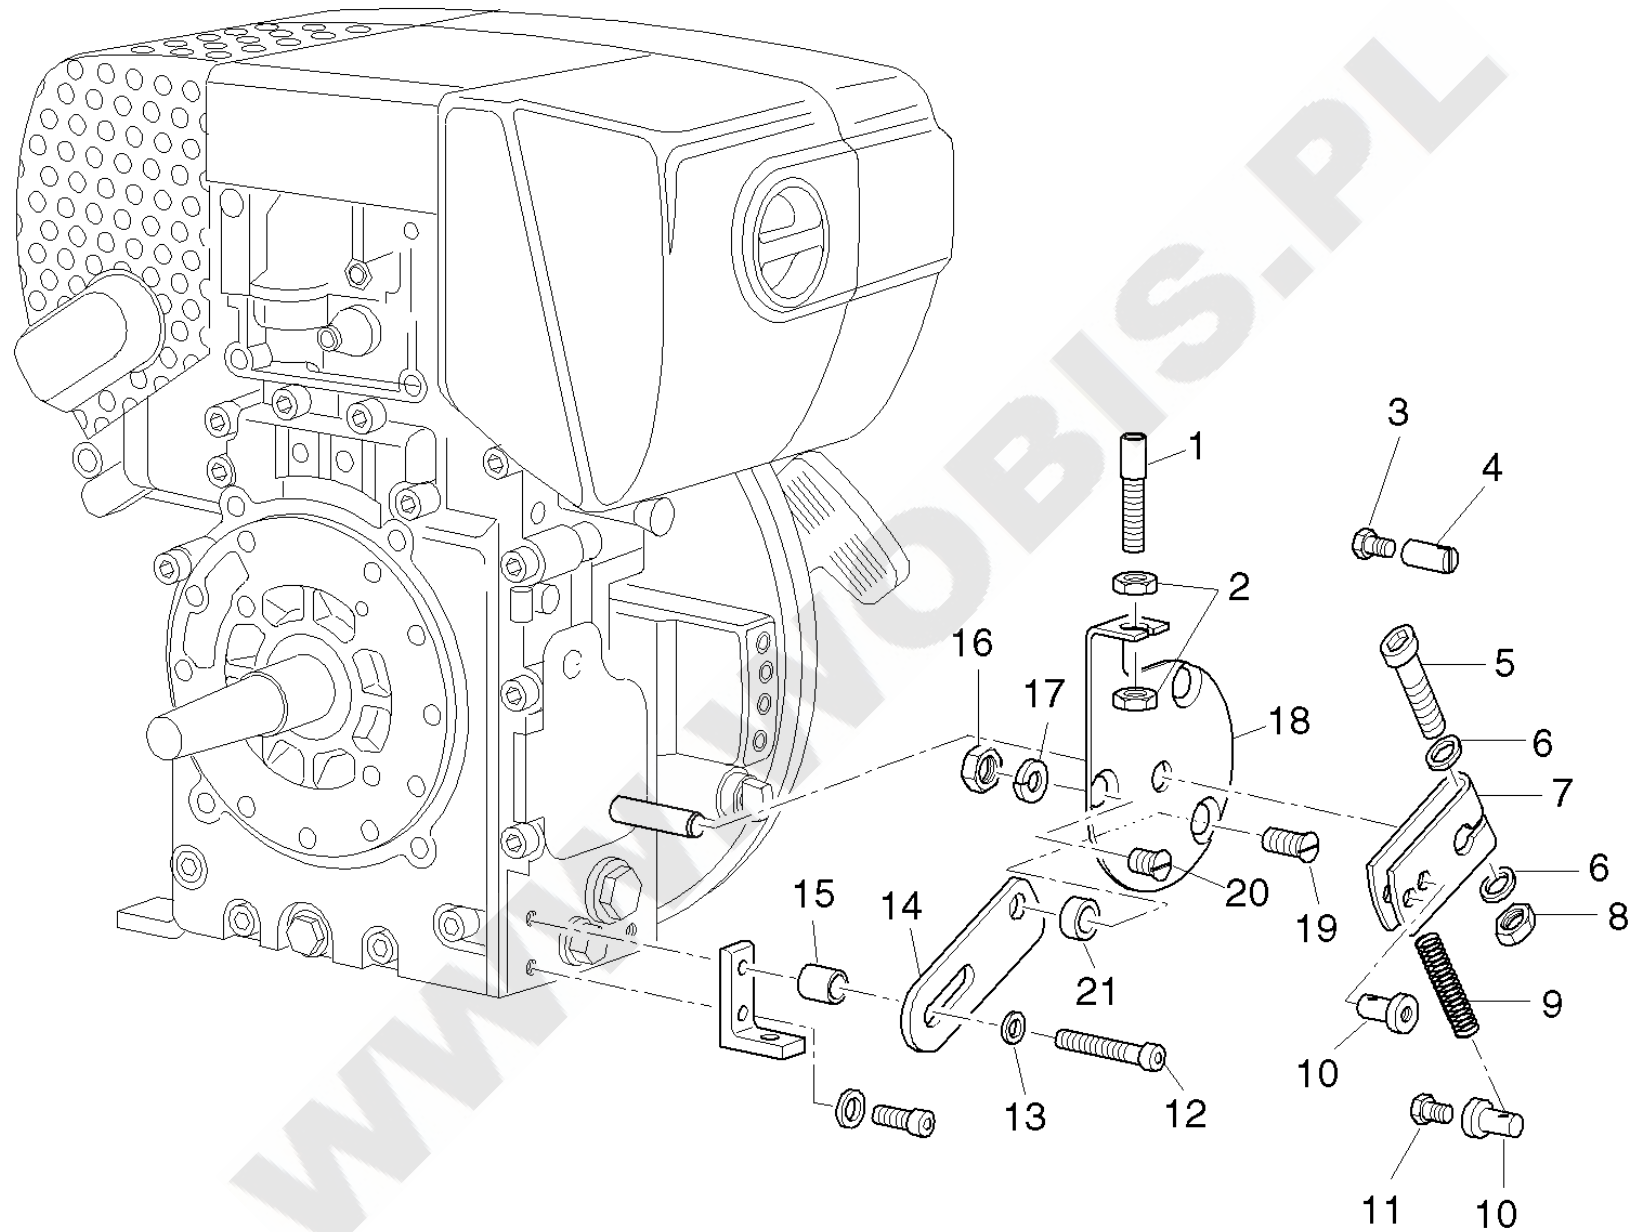

ORYGINALNE CZĘŚCI ZAMIENNE   SERWIS GWARANCYJNY I POGWARANCYJNY
WYMIARY SERWISOWE ORAZ KATALOGI CZĘŚCI ZAMIENNYCH NA STRONIE WWW.WOBIS.PL/SERWIS

Pos.	Part no.	Description	Qty.	Notice	Add. notice	kg	EA	TA	DA	dDPW	List price
1	05141200	ADJUSTING SCREW	1	M 6		0,005	1	21	1		
2	50144400	HEXAGON NUT M 6	2	M 6 DIN 934 - 8 A3C		0,002	4	11	1		
3	50025000	HEXSCREW M 4X 10	1	M 4 x 10 DIN 933-8.8 A3C		0,002	4	21	1		
4	50483000	CABLE CLAMPG. 2,2MM	1	2,2 NR. 1120		0,002	4	21	1		
5	50427100	ALL.SCR. M 5X 25	1	M 5 x 25 DIN 912 - 8.8 A3C		0,005	4	11	1		
6	50216300	WASHER 5,3	2	5,3 DIN 125-St A3C		0,001	4	11	1		
7	05117700	LEVER	1			0,022	1	21	1		
8	50094300	HEXAGON NUT M 5	1	M 5 DIN 934-8 A3C		0,001	4	11	1		
9	50484600	PRESSURE SPRING	1	VD-179 E		0,002	4	21	1		
10	50483100	CABLE CLAMPG. 2,2MM	2	2,2 NR. 1450 part was replaced by 01647300		0,004	4	21	1		
11	50025000	HEXSCREW M 4X 10	1	M 4 x 10 DIN 933-8.8 A3C		0,002	4	21	1		
12	50248800	ALL.SCREW M 8X60	1	M 8 x 60 DIN 912 - 8.8 A3C		0,029	4	11	1		
13	50148100	FLAT WASHER 8,4	1	8,4 DIN 125-St A3C		0,002	4	11	1		
14	05117500	PLATE	1			0,027	1	21	1		
15	03520600	SPACER TUBE	1	9 x 14 x 20		0,014	1	21	1		
16	50328300	HEXAGON NUT VM6	1	VM 6 DIN 980-8 A3C		0,002	4	11	1		
17	50208500	SPRING WASHER 8	1	8 DIN 128 A3C		0,001	4	11	1		
18	05117600	CONSOLE	1			0,050	1	21	0		
19	50423900	CTR.SUNK SCR.M6X 20	1	M 6 x 20 DIN 7991-10.9 A3C		0,005	4	11	1		
20	50380800	CTR.SUNK SCR.M6X10	1	M 6 x 10 DIN 7991 -8.8 A3C		0,003	4	21	1		
21	03292900	SPACER TUBE	1	8,2 x 11 x 12		0,004	1	11	1