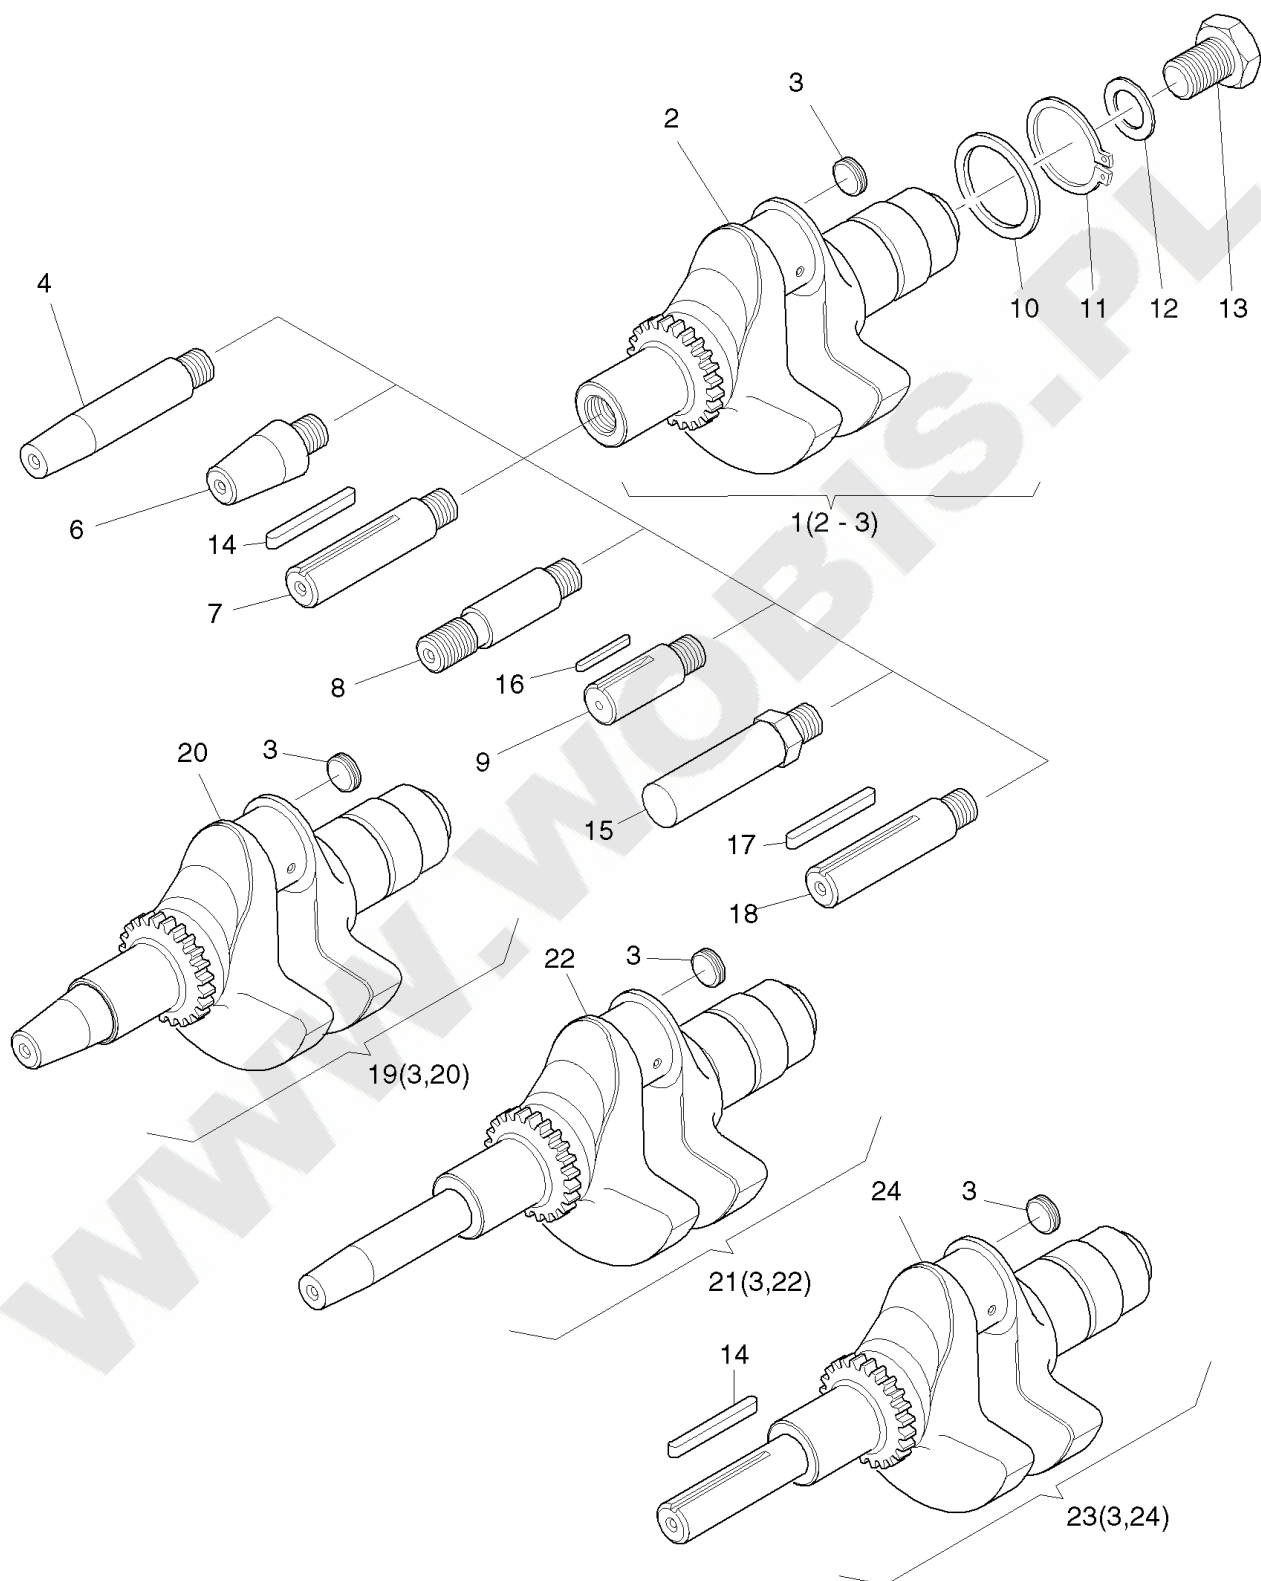

ORYGINALNE CZĘŚCI ZAMIENNE SERWIS GWARANCYJNY I POGWARANCYJNY
WYMIARY SERWISOWE ORAZ KATALOGI CZĘŚCI ZAMIENNYCH NA STRONIE WWW.WOBIS.PL/SERWIS

Pos.	Part no.	Description	Qty.	Notice	Add. notice	kg	EA	TA	DA	dDPW	List price
1	01552700	CRANKSHAFT NO.X	1	part was replaced by 01552701		0,000	0	11	7		
2	_noorder	No single order	-								
3	04125300	CLOSING PLUG 12MM	1	part was replaced by 50300801		0,001	0	11	7		
4	05099600	STUBSHAFT SAE GEN.	1	Nr. 4 SAE Generator \varnothing 19,8 mm		0,000	0	21	7		
6	05099700	STUBSHAFT TAP. NO.6	1	Nr. 6 ital. 23 keg., con. part was replaced by 05099701		0,000	0	21	7		
7	05099800	STUBSHAFT CYL.3/4"	1	Nr. 7 - \varnothing 3/4" zyl., cil. part was replaced by 05099801		0,190	0	21	7		
8	05099900	STUBSHAFT SAE3/4UNF	1	Nr. 8 SAE 3/4" - 16 UNF 2A		0,000	0	21	7		
9	05100000	STUBSHAFT CYL.20MM	1	\varnothing 20 zyl., cil. part was replaced by 05100001		0,185	0	21	7		
10	40032500	SUPPORTING DISC	1	40 x 50 x 2,5 DIN 988		0,012	4	11	1		
11	50120600	CIRCLIP A40X1,75	1	A 40 x 1,75 DIN 471		0,006	4	11	1		
12	04114201	DISC 18,5X37X5	1	18,5 x 37 x 5		0,031	1	11	1		
13	50443600	HEXSCREW M18X1,5X55	1	M 18 x 1,5 x 55 DIN 961 - 10.9		0,150	4	11	1		
14	04120400	FITTINGKEY	1	4,75 x 30		0,005	1	11	1		
15	05107301	STUBSHAFT HEXAGON	1	SW 27 mm, \varnothing 26,8 mm		0,000	0	21	7		
16	50463400	FITTINGKEY A 5X5X36	1	A 5 x 5 x 36 DIN 6885		0,006	4	21	4		
17	50463400	FITTINGKEY A 5X5X36	1	A 5 x 5 x 36 DIN 6885		0,006	4	21	4		
18	04152500	STUBSHAFT CIL. 22,2	1	\varnothing 22,2 zyl., cil. part was replaced by 04152501		0,000	0	21	7		
19	01552300	CRANKSHAFT NO.6	1	Nr. 6 ital. 23 keg., con. part was replaced by 01552301		0,000	0	11	7		
20	_noorder	No single order	-								
21	01552400	CRANKSHAFT NO.4	1	Nr. 4 SAE Generator \varnothing 19,8 mm part was replaced by 01552401		0,000	0	11	7		
22	_noorder	No single order	-								
23	01552500	CRANKSHAFT NO.7	1	Nr. 7 \varnothing 3/4" zyl., cil. part was replaced by 01552501		0,000	0	11	7		
24	_noorder	No single order	-								