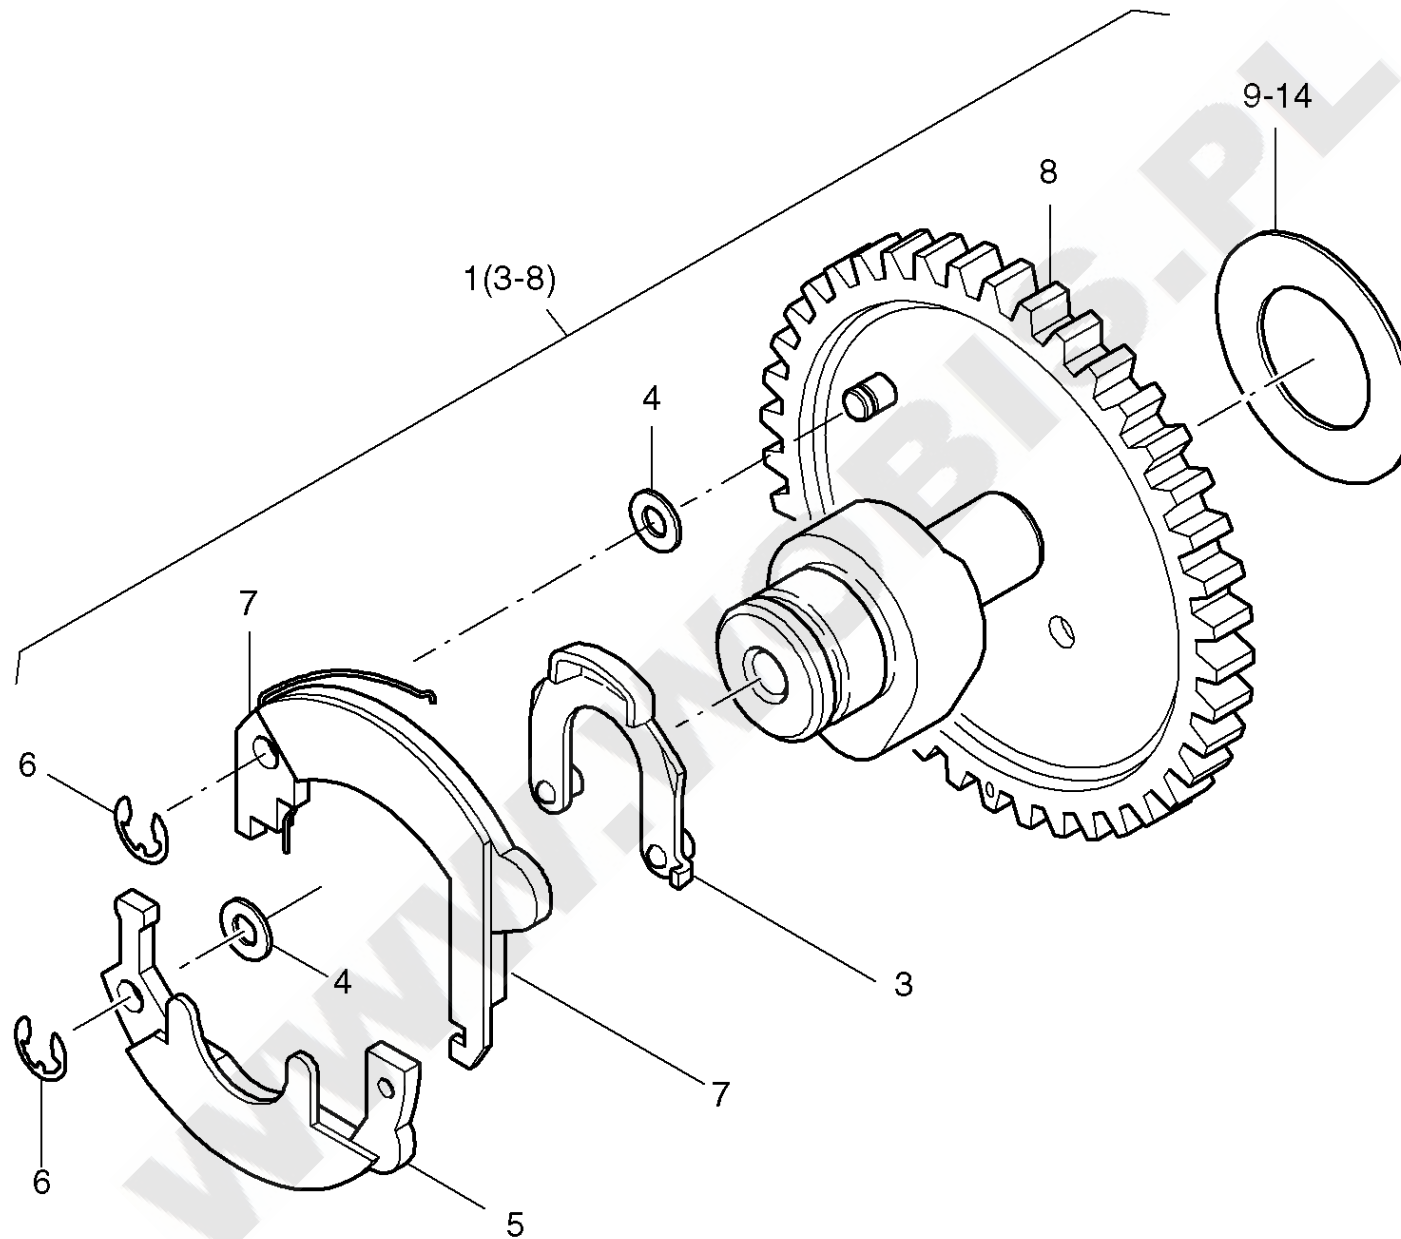

ORYGINALNE CZĘŚCI ZAMIENNE SERWIS GWARANCYJNY I POGWARANCYJNY
WYMIARY SERWISOWE ORAZ KATALOGI CZĘŚCI ZAMIENNYCH NA STRONIE WWW.WOBIS.PL/SERWIS

Pos.	Part no.	Description	Qty.	Notice	Add. notice	kg	EA	TA	DA	dDPW	List price
1	01552700	CRANKSHAFT NO.X	1	part was replaced by 01552701		0,000	0	11	7		
2	_noorder	No single order	-								
3	04125300	CLOSING PLUG 12MM	1	part was replaced by 50300801		0,001	0	11	7		
4	05099600	STUBSHAFT SAE GEN.	1	Nr. 4 SAE Generator \varnothing 19,8 mm		0,000	0	21	7		
6	05099700	STUBSHAFT TAP. NO.6	1	Nr. 6 ital. 23 keg., con. part was replaced by 05099701		0,000	0	21	7		
7	05099800	STUBSHAFT CYL.3/4"	1	Nr. 7 - \varnothing 3/4" zyl., cil. part was replaced by 05099801		0,190	0	21	7		
8	05099900	STUBSHAFT SAE3/4UNF	1	Nr. 8 SAE 3/4" - 16 UNF 2A		0,000	0	21	7		
9	05100000	STUBSHAFT CYL.20MM	1	\varnothing 20 zyl., cil. part was replaced by 05100001		0,185	0	21	7		
10	40032500	SUPPORTING DISC	1	40 x 50 x 2,5 DIN 988		0,012	4	11	1		
11	50120600	CIRCLIP A40X1,75	1	A 40 x 1,75 DIN 471		0,006	4	11	1		
12	04114201	DISC 18,5X37X5	1	18,5 x 37 x 5		0,031	1	11	1		
13	50443600	HEXSCREW M18X1,5X55	1	M 18 x 1,5 x 55 DIN 961 - 10.9		0,150	4	11	1		
14	04120400	FITTINGKEY	1	4,75 x 30		0,005	1	11	1		
15	05107301	STUBSHAFT HEXAGON	1	SW 27 mm, \varnothing 26,8 mm		0,000	0	21	7		
16	50463400	FITTINGKEY A 5X5X36	1	A 5 x 5 x 36 DIN 6885		0,006	4	21	4		
17	50463400	FITTINGKEY A 5X5X36	1	A 5 x 5 x 36 DIN 6885		0,006	4	21	4		
18	04152500	STUBSHAFT CIL. 22,2	1	\varnothing 22,2 zyl., cil. part was replaced by 04152501		0,000	0	21	7		
19	01552300	CRANKSHAFT NO.6	1	Nr. 6 ital. 23 keg., con. part was replaced by 01552301		0,000	0	11	7		
20	_noorder	No single order	-								
21	01552400	CRANKSHAFT NO.4	1	Nr. 4 SAE Generator \varnothing 19,8 mm part was replaced by 01552401		0,000	0	11	7		
22	_noorder	No single order	-								
23	01552500	CRANKSHAFT NO.7	1	Nr. 7 \varnothing 3/4" zyl., cil. part was replaced by 01552501		0,000	0	11	7		
24	_noorder	No single order	-								