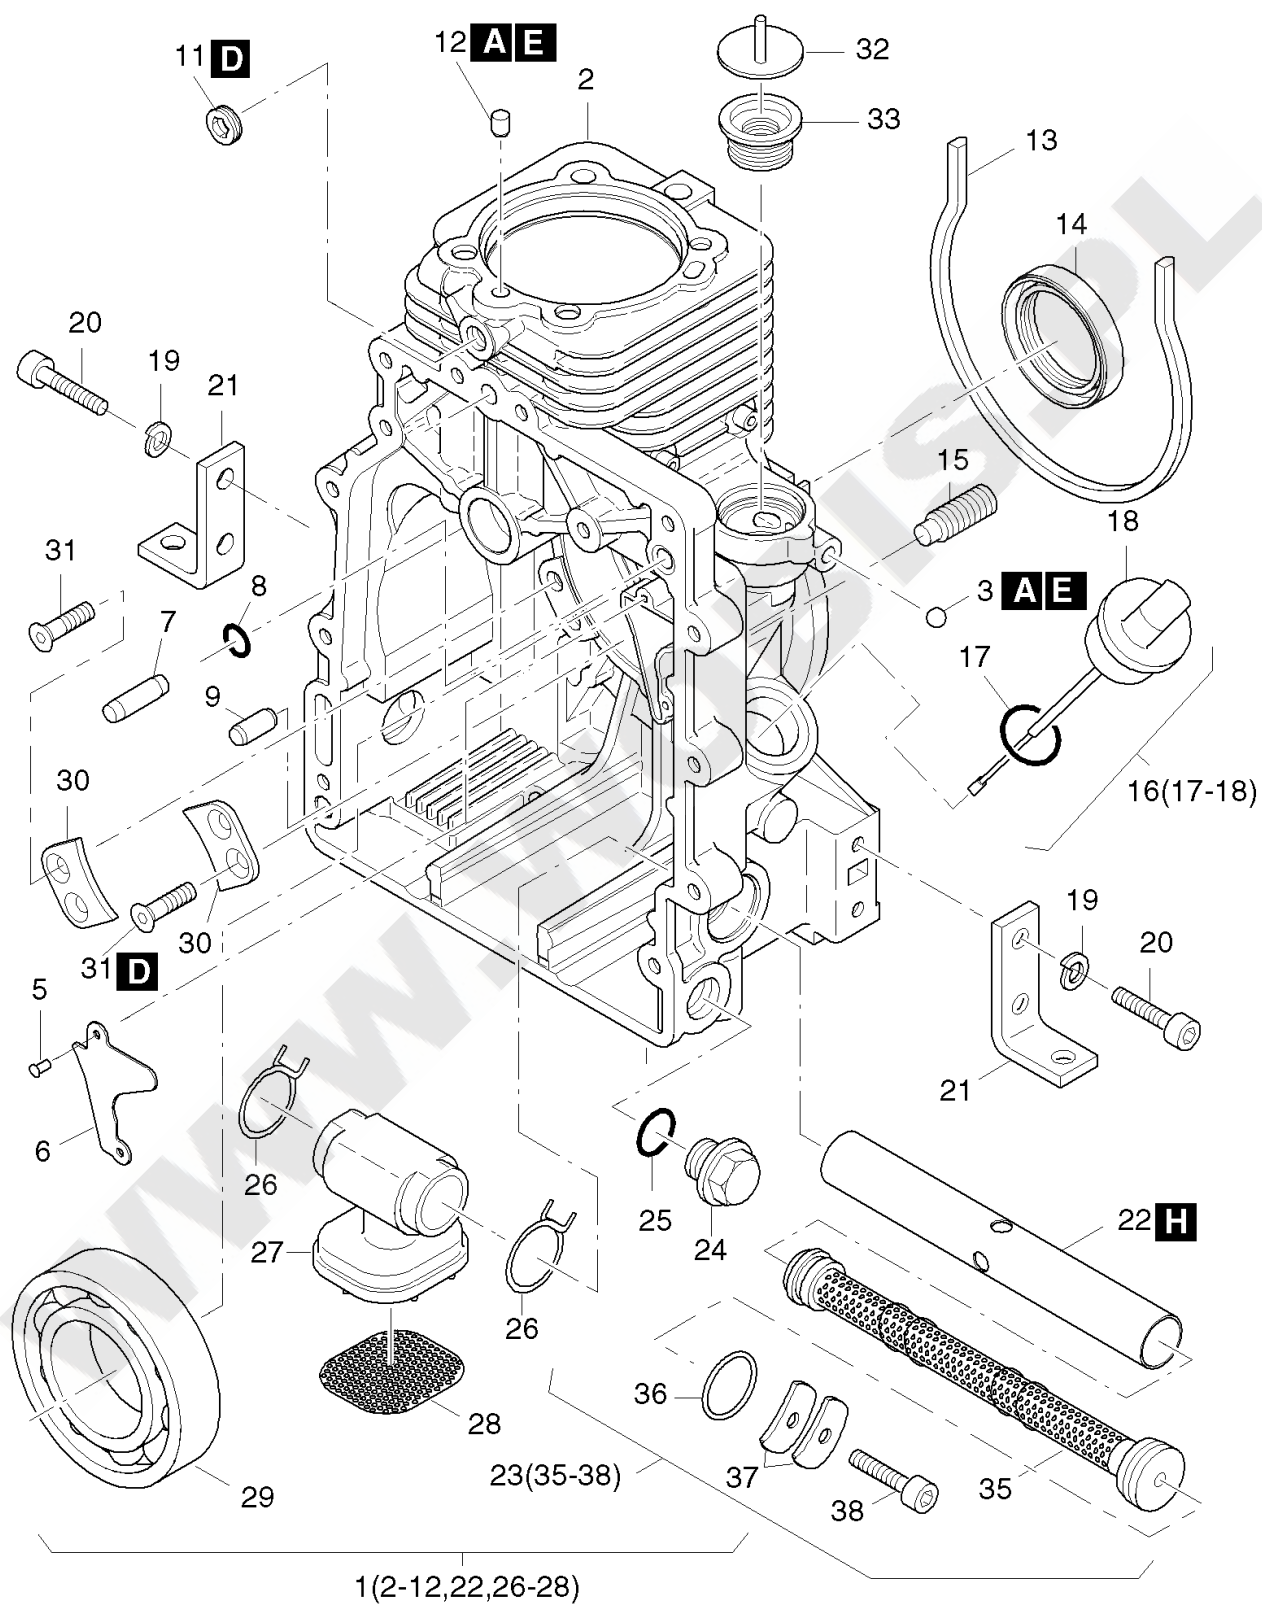

ORYGINALNE CZĘŚCI ZAMIENNE   SERWIS GWARANCYJNY I POGWARANCYJNY
WYMIARY SERWISOWE ORAZ KATALOGI CZĘŚCI ZAMIENNYCH NA STRONIE WWW.WOBIS.PL/SERWIS

Pos.	Part no.	Description	Qty.	Notice	Add. notice	kg	EA	TA	DA	dDPW	List price
1	01552211	CRANKCASE	1	part was replaced by 01780000		0,000	0	12	7		
2	_noorder	No single order	-								
3	_noorder	No single order	-								
5	40002600	BLINDRIVET3,2K44311	2	3,2		0,001	4	11	1		
6	04105400	COVER SHEET	1			0,007	1	11	1		
7	50502801	CYL.PIN 8 M6X24	1	8 M 6 x 24 DIN 6325 2 Fasen		0,009	4	11	1		
8	50440300	O-RING 8 X1,5	1	8 x 1,5		0,001	4	11	1		
9	50249101	CYL.PIN 8M 6 X 20	1	8 M 6 x 20 DIN 6325 2-Fasen part was replaced by 50249102		0,005	9	11	0		
11	50062300	CLOS.SCREW M10X1	1	M 10 x 1 DIN 908-5.8 A3C		0,005	4	11	1		
12	_noorder	No single order	-								
13	04098000	SEALG.STRIP 318 MM	1	318 mm		0,008	1	11	1		
14	50423200	OIL SEAL 40X55X10	1	40 x 55 x 10 AS DIN 3760-ST		0,024	4	11	1		
15	04150600	GRUB SCREW CARB/EPA	1			0,018	1	11	1		
16	01316000	DIPSTICK	1			0,030	1	11	1		
17	04125000	SEALING RING	1	26 x 35 x3		0,002	1	11	1	D1	
18	_noorder	No single order	-								
19	50208500	SPRING WASHER 8	8	8 DIN 128 A3C		0,001	4	11	1		
20	04121900	ALL.SCR. M 8X 35	8	M 8 x 35 A3C		0,016	1	11	1		
21	04099302	ENGINE BRACKET	4			0,103	1	11	1		
22	04105710	TUBE F. OILFILTER	1			0,087	1	11	1		
23	01542702	OIL SUCTION FILTER	1	part was replaced by 01542703		0,038	0	11	7		
24	50373100	DRAIN PLG.MAGNT.M22	1	AM22x1,5DIN7604A3C MAGN.		0,038	4	11	1		
25	50469800	JOINT A22X27	1	A 22 x 27 DIN 7603 - Vf		0,001	4	11	0		
26	05036900	HOSE CLIP	2			0,003	4	11	1		
27	04104400	SUCTION BELL	1	part was replaced by 04163000		0,042	0	11	7		
28	04104500	SIEVE	1	part was replaced by 04163000		0,000	0	11	0		
29	50423300	GROOV.BALLBEAR.6308	1	DIN 625		0,634	4	11	1		
30	04094400	PLATE	2			0,014	1	11	1		
31	50328000	CTR.SUNK SCR.AM6X16	4	AM 6 x 16 17065 - 8.8 Zn		0,004	4	11	1