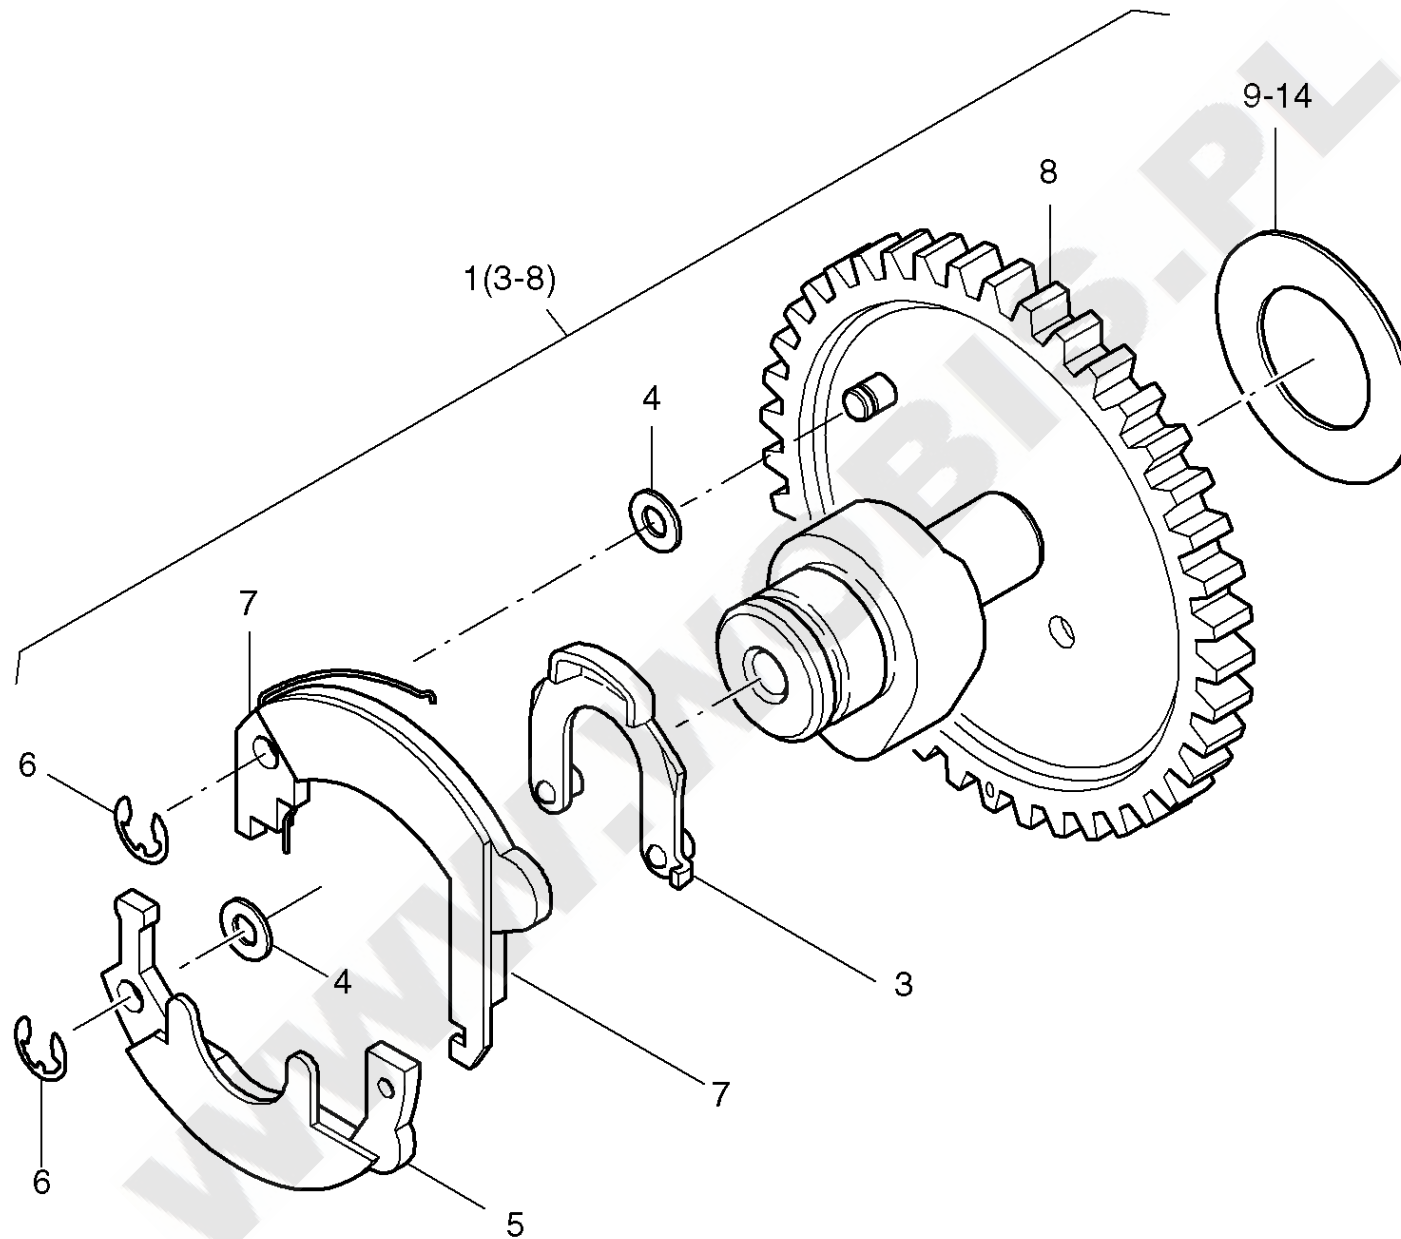

Pos.	Part no.	Description	Qty.	Notice	Add. notice	kg	EA	TA	DA	dDPW	List price
1	01552700	CRANKSHAFT NO.X	1	part was replaced by 01552701		0,000	0	11	7		
2	_noorder	No single order	-								
3	04125300	CLOSING PLUG 12MM	1	part was replaced by 50300801		0,001	0	11	7		
4	05099600	STUBSHAFT SAE GEN.	1	Nr. 4 SAE Generator $\varnothing$ 19,8 mm		0,000	0	21	7		
6	05099700	STUBSHAFT TAP. NO.6	1	Nr. 6 ital. 23 keg., con. part was replaced by 05099701		0,000	0	21	7		
7	05099800	STUBSHAFT CYL.3/4"	1	Nr. 7 - $\varnothing$ 3/4" zyl., cil. part was replaced by 05099801		0,190	0	21	7		
8	05099900	STUBSHAFT SAE3/4UNF	1	Nr. 8 SAE 3/4" - 16 UNF 2A		0,000	0	21	7		
9	05100000	STUBSHAFT CYL.20MM	1	$\varnothing$ 20 zyl., cil. part was replaced by 05100001		0,185	0	21	7		
10	40032500	SUPPORTING DISC	1	40 x 50 x 2,5 DIN 988		0,012	4	11	1		
11	50120600	CIRCLIP A40X1,75	1	A 40 x 1,75 DIN 471		0,006	4	11	1		
12	04114201	DISC 18,5X37X5	1	18,5 x 37 x 5		0,031	1	11	1		
13	50443600	HEXSCREW M18X1,5X55	1	M 18 x 1,5 x 55 DIN 961 - 10.9		0,150	4	11	1		
14	04120400	FITTINGKEY	1	4,75 x 30		0,005	1	11	1		
15	05107301	STUBSHAFT HEXAGON	1	SW 27 mm, $\varnothing$ 26,8 mm		0,000	0	21	7		
16	50463400	FITTINGKEY A 5X5X36	1	A 5 x 5 x 36 DIN 6885		0,006	4	21	4		
17	50463400	FITTINGKEY A 5X5X36	1	A 5 x 5 x 36 DIN 6885		0,006	4	21	4		
18	04152500	STUBSHAFT CIL. 22,2	1	$\varnothing$ 22,2 zyl., cil. part was replaced by 04152501		0,000	0	21	7		