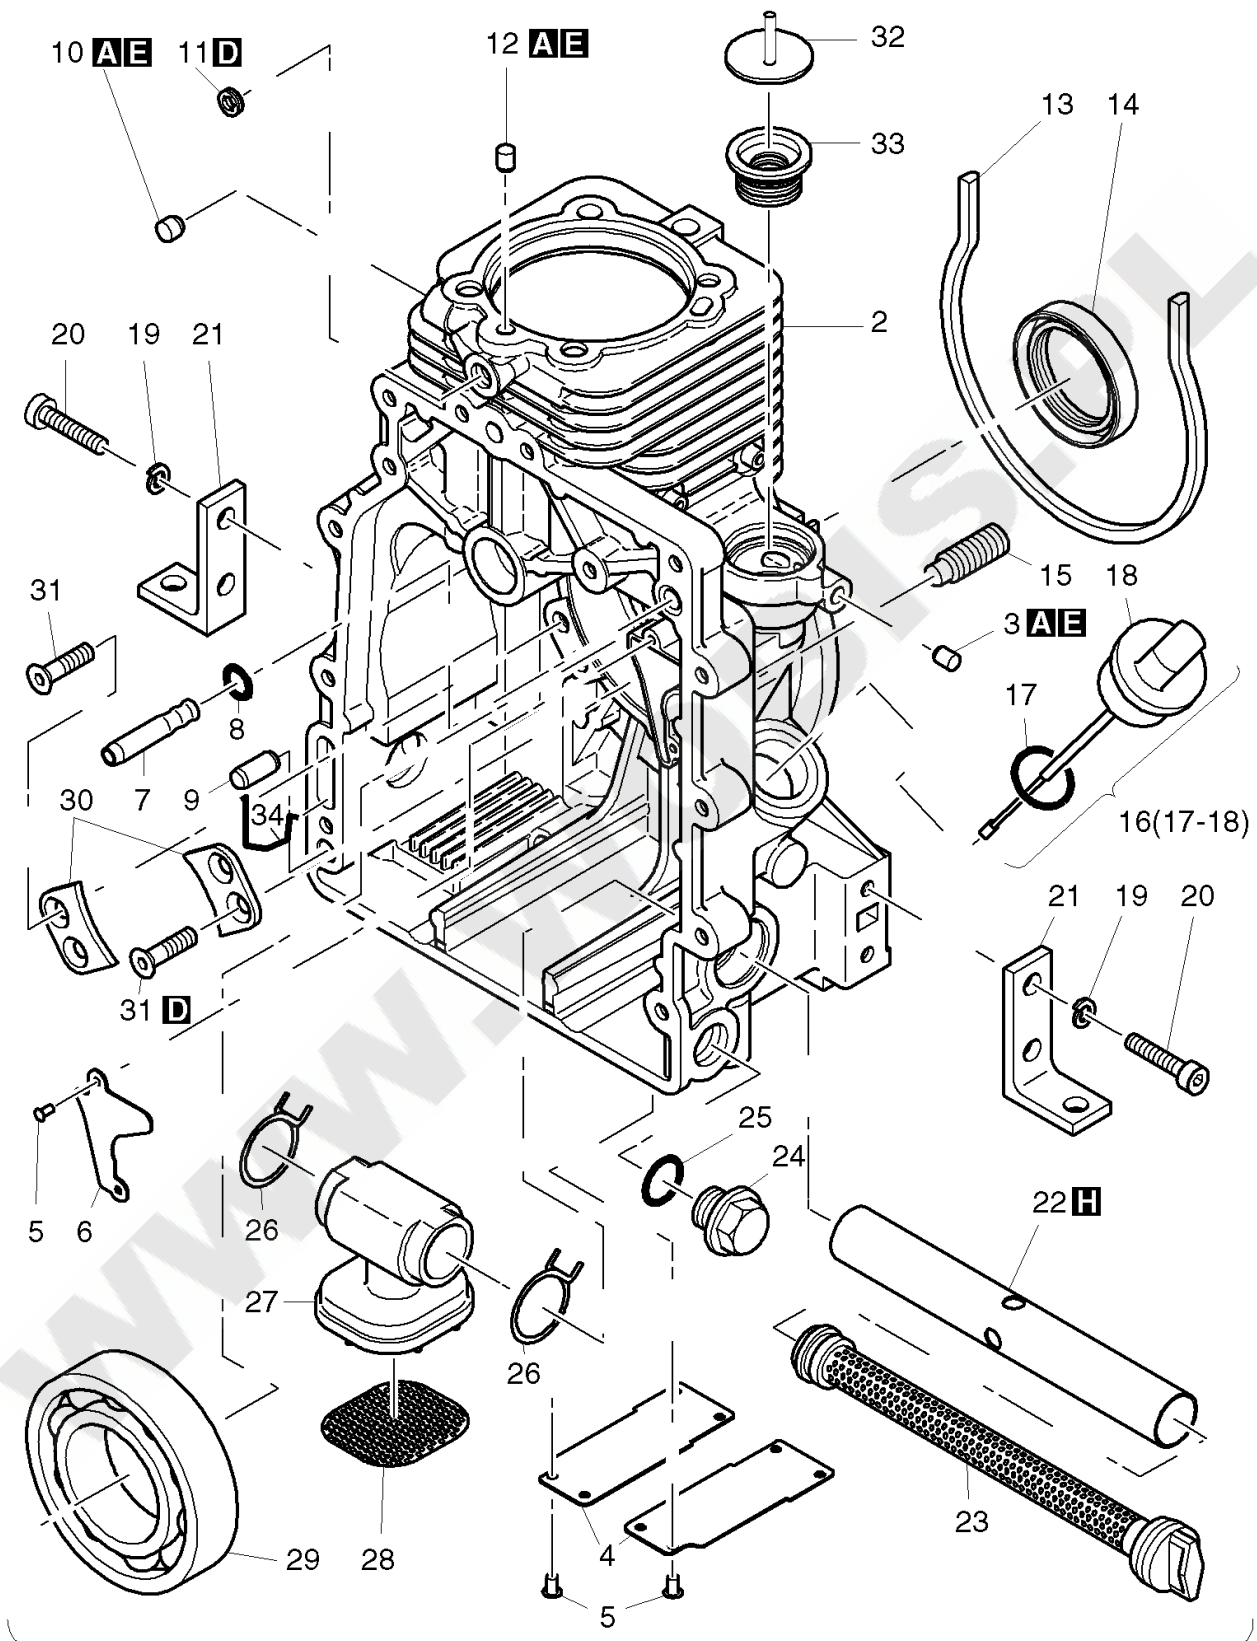

1B20.18

M

A

**ORYGINALNE CZĘŚCI ZAMIENNE SERWIS GWARANCYJNY I POGWARANCYJNY
WYMIARY SERWISOWE ORAZ KATALOGI CZĘŚCI ZAMIENNYCH NA STRONIE WWW.WOBIS.PL/SERWIS**

Pos.	Part no.	Description	Qty.	Notice	Add. notice	kg	EA	TA	DA	dDPW	List price
1	01554100	GSK.S.CYL.HEAD 1B20	1	part was replaced by 01554101		0,000	0	12	7	P1	
2	01554200	GASK.SET CRNKC.1B20	1	part was replaced by 01554201		0,103	0	12	7		
3	01554300	MAINTENANC.KIT 1B20	1			0,535	0	12	7		
4	01554400	EMERGENCY KIT 1B20	1			0,290	1	12	0		

Pos.	Part no.	Description	Qty.	Notice	Add. notice	kg	EA	TA	DA	dDPW	List price
1	01552700	CRANKSHAFT NO.X	1	part was replaced by 01552701		0,000	0	11	7		
2	_noorder	No single order	-								
3	04125300	CLOSING PLUG 12MM	1	part was replaced by 50300801		0,001	0	11	7		
4	05099600	STUBSHAFT SAE GEN.	1	Nr. 4 SAE Generator \varnothing 19,8 mm		0,000	0	21	7		
6	05099700	STUBSHAFT TAP. NO.6	1	Nr. 6 ital. 23 keg., con. part was replaced by 05099701		0,000	0	21	7		
7	05099800	STUBSHAFT CYL.3/4"	1	Nr. 7 - \varnothing 3/4" zyl., cil. part was replaced by 05099801		0,190	0	21	7		
8	05099900	STUBSHAFT SAE3/4UNF	1	Nr. 8 SAE 3/4" - 16 UNF 2A		0,000	0	21	7		
9	05100000	STUBSHAFT CYL.20MM	1	\varnothing 20 zyl., cil. part was replaced by 05100001		0,185	0	21	7		
10	40032500	SUPPORTING DISC	1	40 x 50 x 2,5 DIN 988		0,012	4	11	1		
11	50120600	CIRCLIP A40X1,75	1	A 40 x 1,75 DIN 471		0,006	4	11	1		
12	04114201	DISC 18,5X37X5	1	18,5 x 37 x 5		0,031	1	11	1		
13	50443600	HEXSCREW M18X1,5X55	1	M 18 x 1,5 x 55 DIN 961 - 10.9		0,150	4	11	1		
14	04120400	FITTINGKEY	1	4,75 x 30		0,005	1	11	1		
15	05107301	STUBSHAFT HEXAGON	1	SW 27 mm, \varnothing 26,8 mm		0,000	0	21	7		
16	50463400	FITTINGKEY A 5X5X36	1	A 5 x 5 x 36 DIN 6885		0,006	4	21	4		
17	50463400	FITTINGKEY A 5X5X36	1	A 5 x 5 x 36 DIN 6885		0,006	4	21	4		
18	04152500	STUBSHAFT CIL. 22,2	1	\varnothing 22,2 zyl., cil. part was replaced by 04152501		0,000	0	21	7		