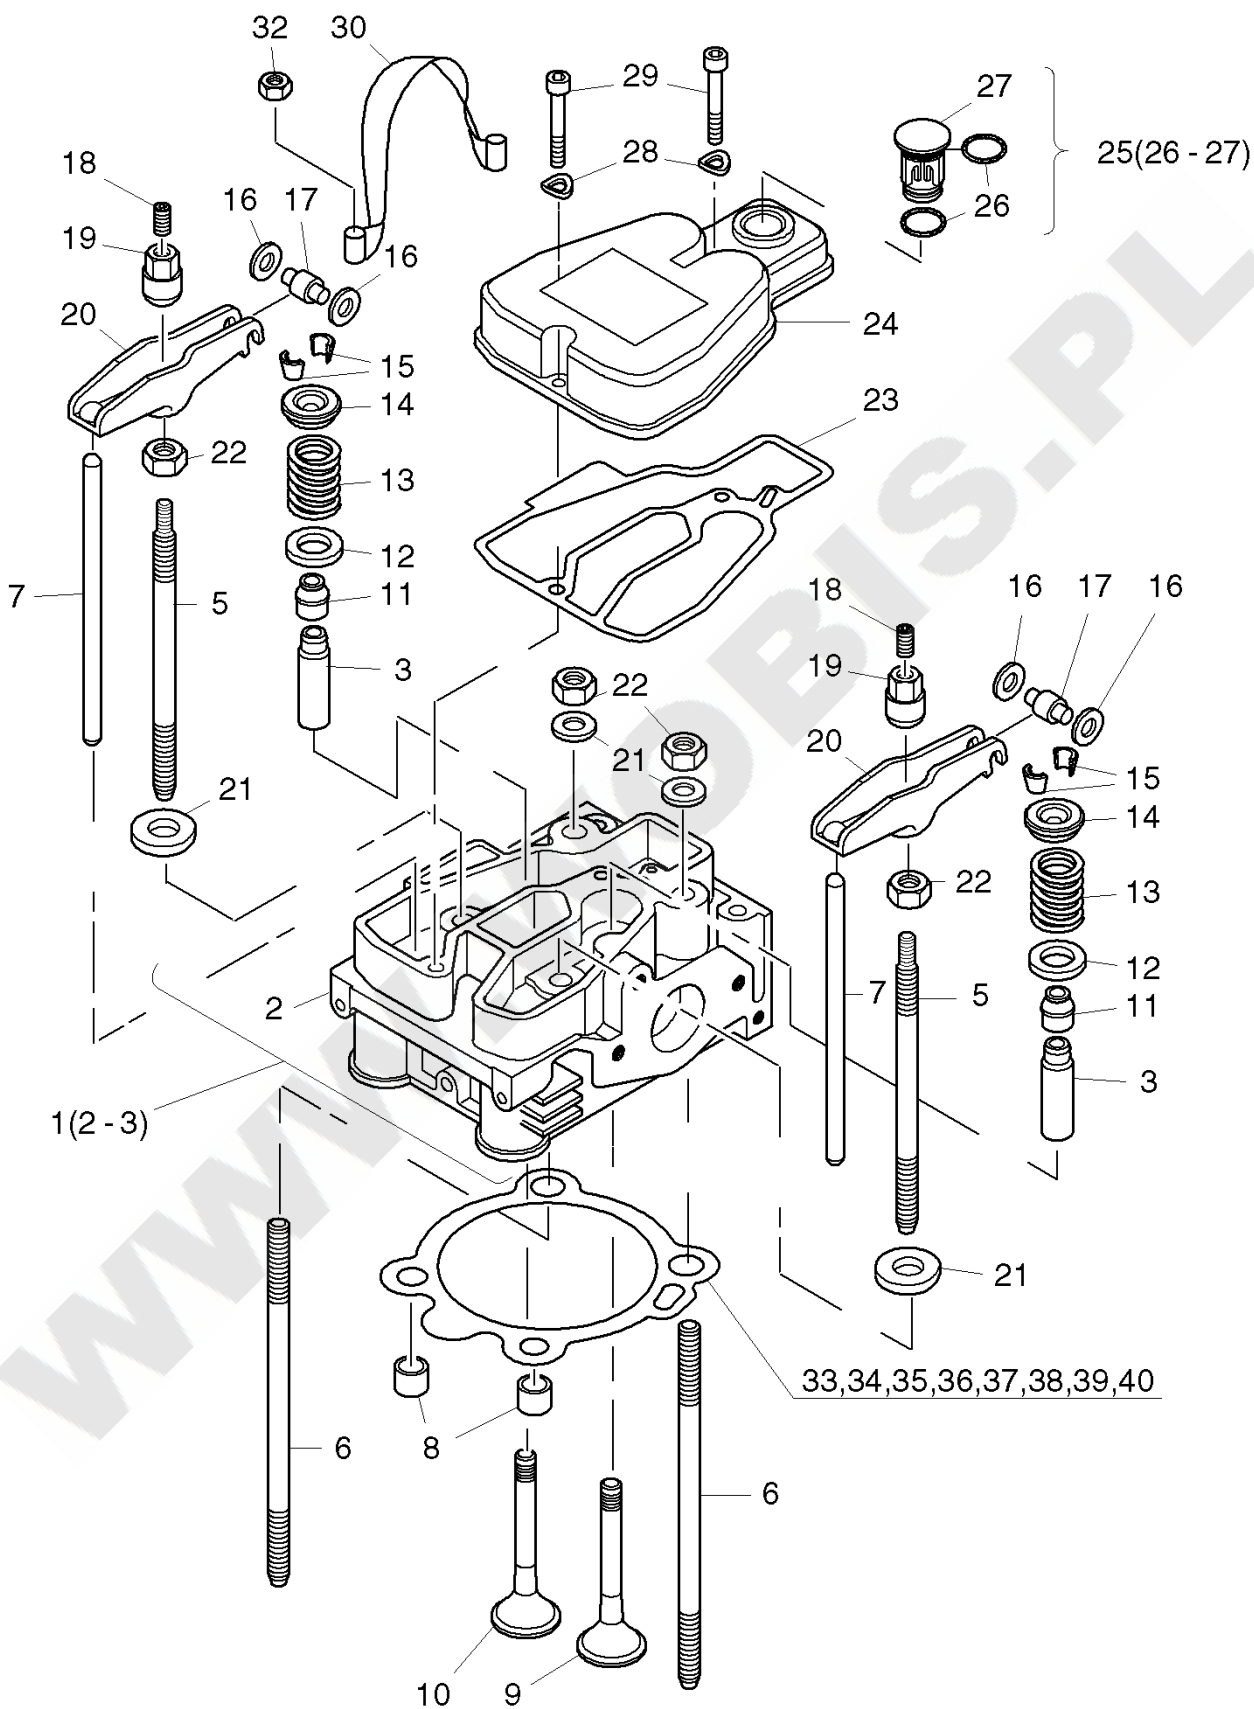

ORYGINALNE CZĘŚCI ZAMIENNE   SERWIS GWARANCYJNY I POGWARANCYJNY
WYMIARY SERWISOWE ORAZ KATALOGI CZĘŚCI ZAMIENNYCH NA STRONIE WWW.WOBIS.PL/SERWIS

Pos.	Part no.	Description	Qty.	Notice	Add. notice	kg	EA	TA	DA	dDPW	List price
1	01500221	CYLINDER HEAD	1			1,290	9	11	0		
2	_noorder	No single order	-								
3	05119400	VALVE GUIDE	2			0,015	4	12	1		
5	_nopart	Not in this engine	-								
6	05062500	STUD CYL.HEAD 128MM	4	128 mm (M 8)		0,040	1	11	1		
7	05054000	PUSHROD	2			0,027	1	11	1		
8	04107500	SEALG.RING CYL.HEAD	2			0,001	1	11	1	d2	
9	05053200	VALVE INLET	1			0,036	4	11	1		
10	05053300	VALVE EXHAUST	1			0,031	4	11	1		
11	50425800	VALVE STEM SEAL CAP	2			0,001	4	11	1	d2	
12	04093700	WASHER	2			0,003	1	11	1		
13	04093600	VALVE SPRING	2			0,015	1	11	1		
14	04093800	SPRING PLATE	2			0,009	1	11	1		
15	50425700	COLLET	2			0,001	4	11	1		
16	50445100	SUPP.DISK 6X12X1,2	4	6 x 12 x 1,2 DIN 988		0,008	4	11	1		
17	05091101	SLIDER	2			0,005	1	11	1		
18	50358000	GRUB SCREW M 8X10	2	M 8 x 10 DIN 913 Tuf. FLEC		0,002	4	11	1	W2	
19	05054700	NUT F. ROCKERARM	2			0,012	1	11	1		
20	05050900	ROCKER	2	part was replaced by 05050901		0,048	0	11	7		
21	05061201	WASHER 8,4 X18X 3	4	8,1 x 20 x 3		0,006	1	11	1		
22	50364300	HEXAGON NUT M 8	4	M 8 DIN 934 - 10.9 A3C		0,005	4	11	1		
23	05055700	GASKET ROCKER COVER	1			0,005	1	11	1	W4,d1	
24	05047310	COVER F. CYL.HEAD	1			0,231	1	11	0		
25	01509600	CLOSING PLUG	1			0,017	1	11	3	P1	
26	50425900	O-RING 16 X 2	2	16 x 2		0,001	4	11	3		
27	_noorder	No single order	-								
28	50081200	SPRING WASHER A 6	2	A 6 DIN 137 - A3C		0,001	4	11	1	zzNein	
29	50374900	ALL.SCR.M 6X35	2	M 6 x 35 DIN 912-8.8 A3C		0,010	4	11	1		
30	04117600	LIFTING STRAP	1	part was replaced by 04117610		0,000	0	11	7		
32	50129500	HEXAGON NUT M 8	2	M 8 DIN 985-8 A3C		0,002	4	11	1