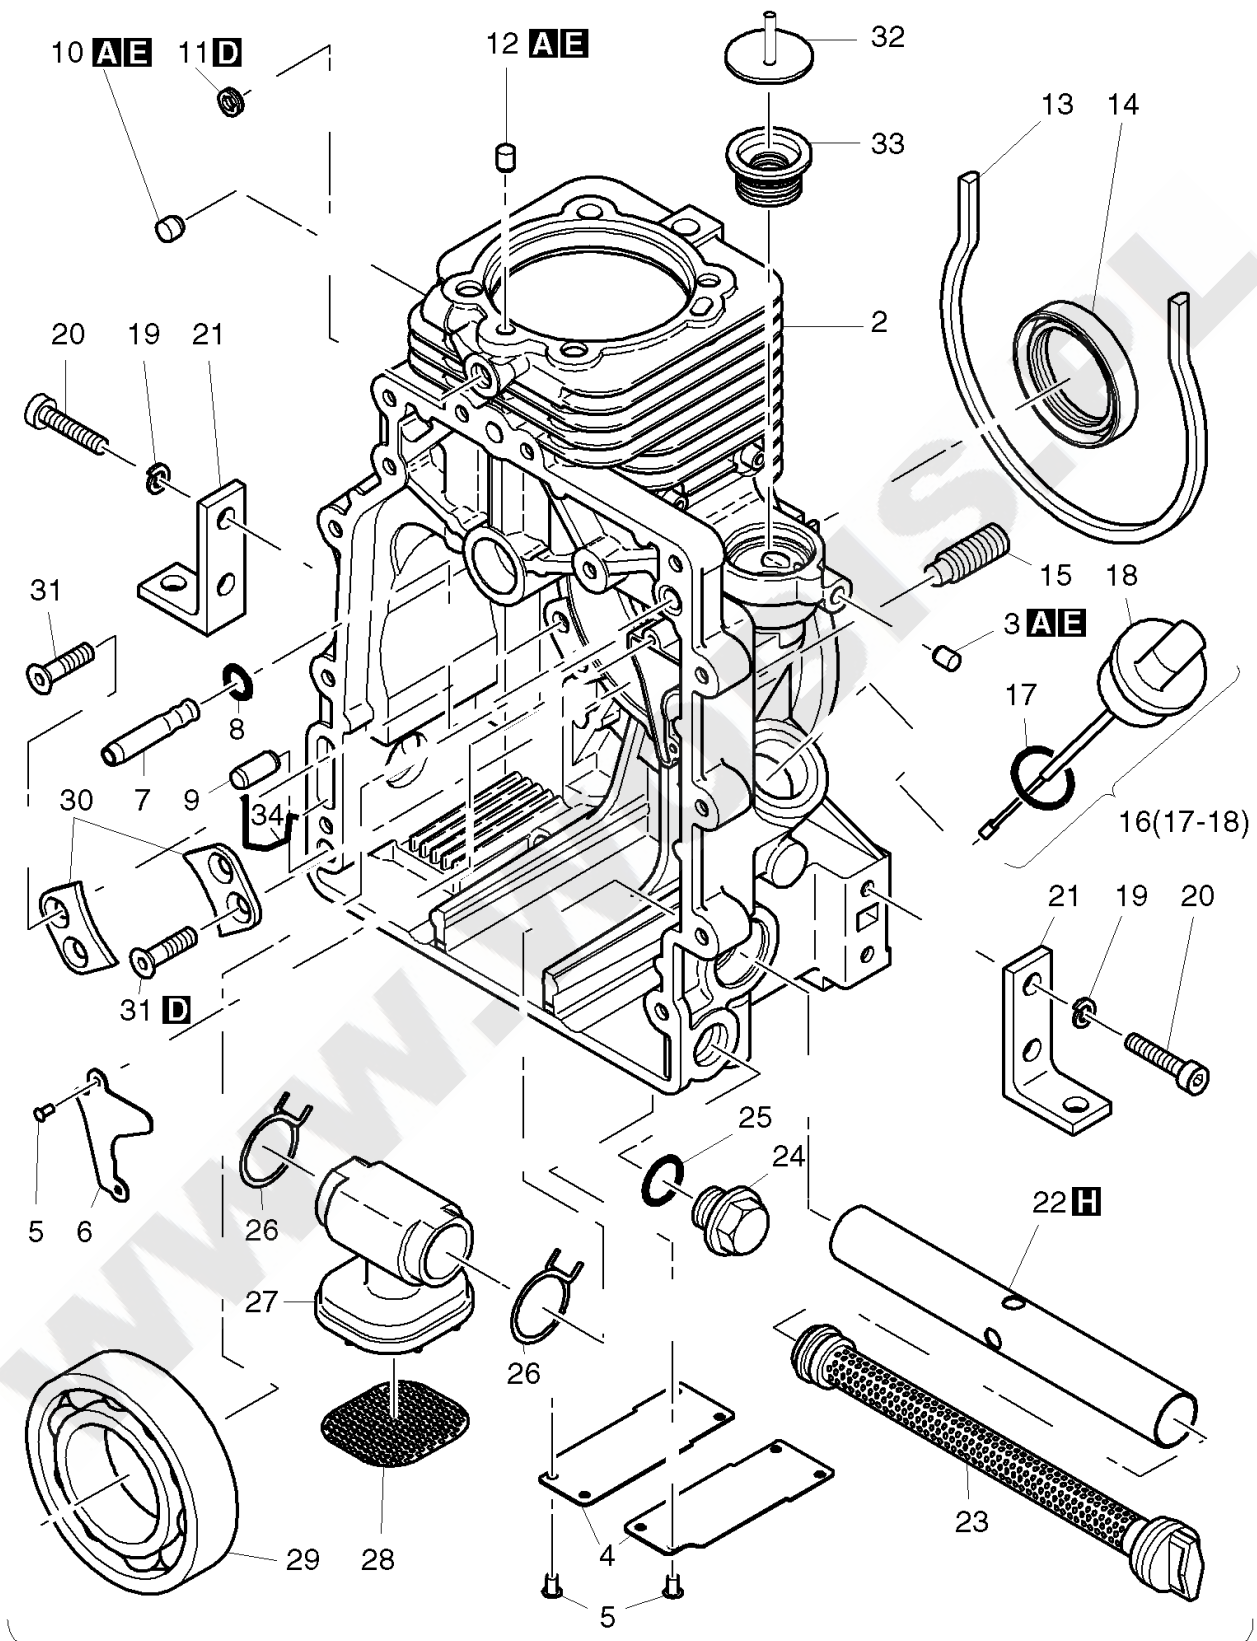

1B20.14

M

A

ORYGINALNE CZĘŚCI ZAMIENNE SERWIS GWARANCYJNY I POGWARANCYJNY
WYMIARY SERWISOWE ORAZ KATALOGI CZĘŚCI ZAMIENNYCH NA STRONIE WWW.WOBIS.PL/SERWIS

Pos.	Part no.	Description	Qty.	Notice	Add. notice	kg	EA	TA	DA	dDPW	List price
1	01554100	GSK.S.CYL.HEAD 1B20	1	part was replaced by 01554101		0,000	0	12	7	P1	
2	01554200	GASK.SET CRNKC.1B20	1	part was replaced by 01554201		0,103	0	12	7		
3	01554300	MAINTENANC.KIT 1B20	1			0,535	0	12	7		
4	01554400	EMERGENCY KIT 1B20	1			0,290	1	12	0		

Pos.	Part no.	Description	Qty.	Notice	Add. notice	kg	EA	TA	DA	dDPW	List price
1	01552700	CRANKSHAFT NO.X	1	part was replaced by 01552701		0,000	0	11	7		
2	_noorder	No single order	-								
3	04125300	CLOSING PLUG 12MM	1	part was replaced by 50300801		0,001	0	11	7		
4	05099600	STUBSHAFT SAE GEN.	1	Nr. 4 SAE Generator ø 19,8 mm		0,000	0	21	7		
6	05099700	STUBSHAFT TAP. NO.6	1	Nr. 6 ital. 23 keg., con. part was replaced by 05099701		0,000	0	21	7		
7	05099800	STUBSHAFT CYL.3/4"	1	Nr. 7 - ø 3/4" zyl., cil. part was replaced by 05099801		0,190	0	21	7		
8	05099900	STUBSHAFT SAE3/4UNF	1	Nr. 8 SAE 3/4" - 16 UNF 2A		0,000	0	21	7		
9	05100000	STUBSHAFT CYL.20MM	1	ø 20 zyl., cil. part was replaced by 05100001		0,185	0	21	7		
10	40032500	SUPPORTING DISC	1	40 x 50 x 2,5 DIN 988		0,012	4	11	1		
11	50120600	CIRCLIP A40X1,75	1	A 40 x 1,75 DIN 471		0,006	4	11	1		
12	04114201	DISC 18,5X37X5	1	18,5 x 37 x 5		0,031	1	11	1		
13	50443600	HEXSCREW M18X1,5X55	1	M 18 x 1,5 x 55 DIN 961 - 10.9		0,150	4	11	1		
14	04120400	FITTINGKEY	1	4,75 x 30		0,005	1	11	1		
15	05107301	STUBSHAFT HEXAGON	1	SW 27 mm, ø 26,8 mm		0,000	0	21	7		
16	50463400	FITTINGKEY A 5X5X36	1	A 5 x 5 x 36 DIN 6885		0,006	4	21	4		
17	50463400	FITTINGKEY A 5X5X36	1	A 5 x 5 x 36 DIN 6885		0,006	4	21	4		
18	04152500	STUBSHAFT CIL. 22,2	1	ø 22,2 zyl., cil. part was replaced by 04152501		0,000	0	21	7		