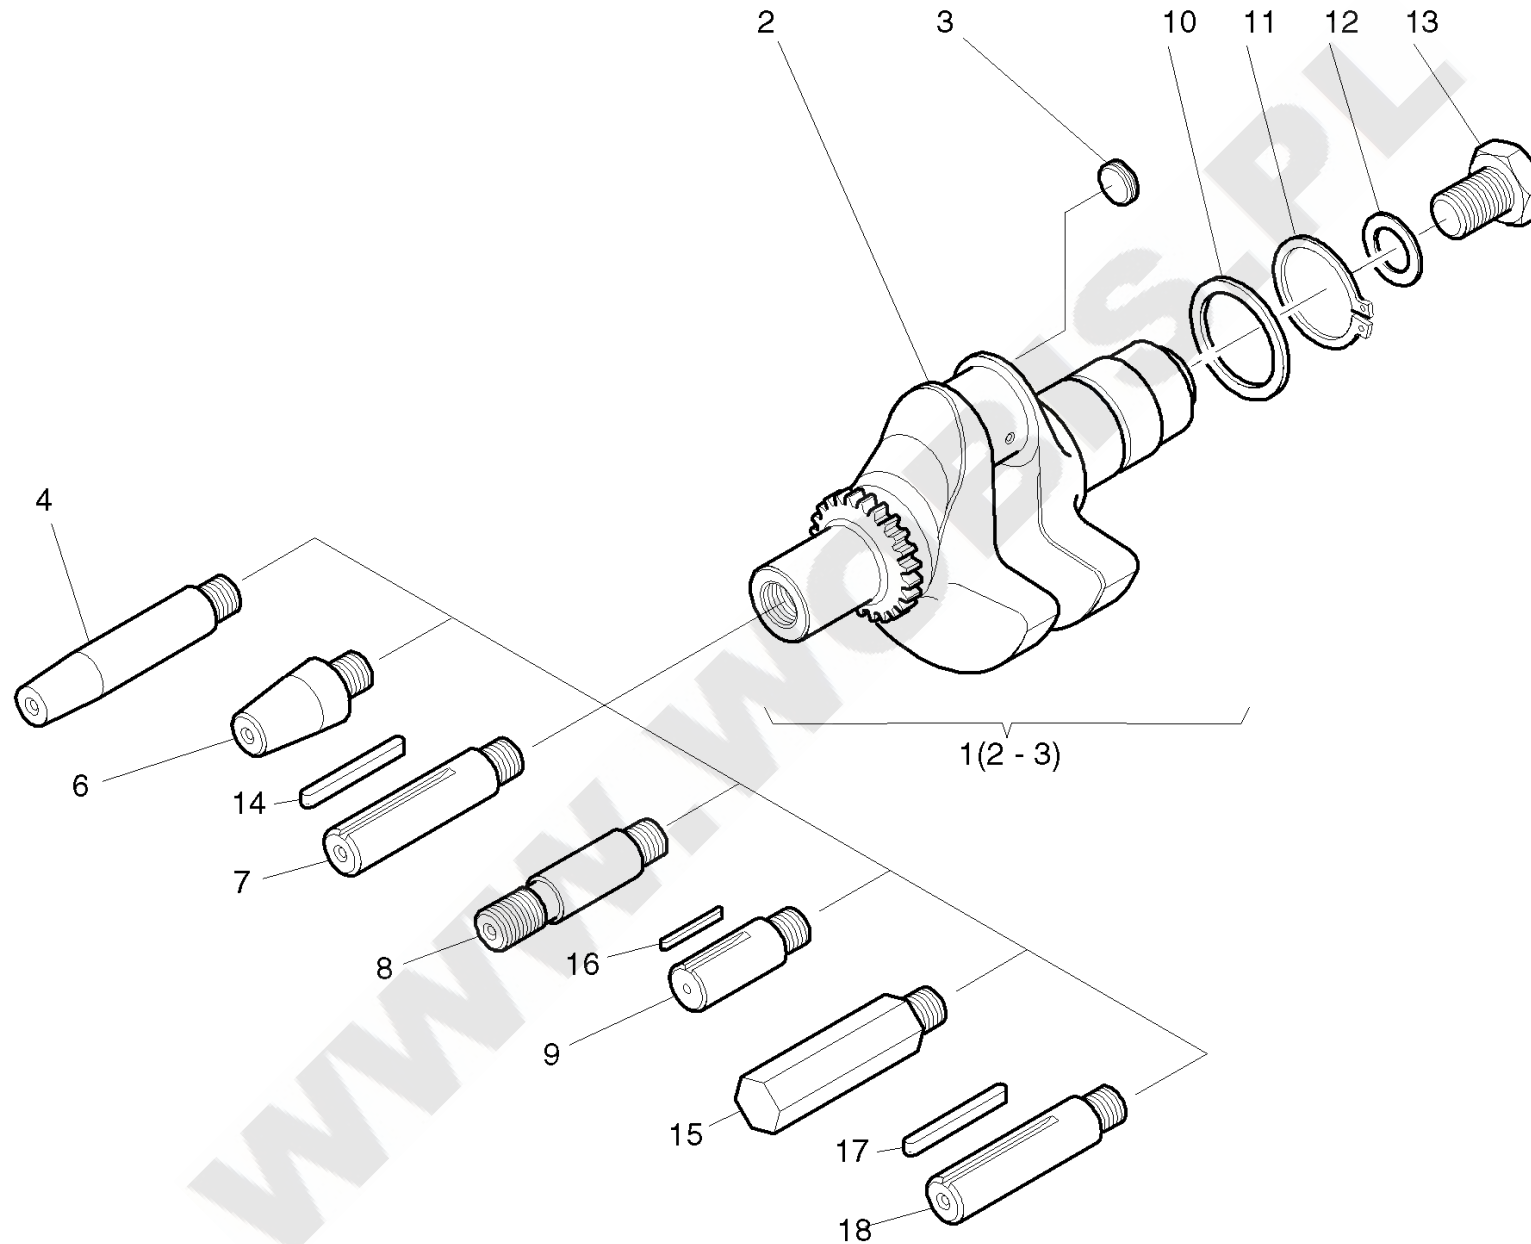

ORYGINALNE CZĘŚCI ZAMIENNE   SERWIS GWARANCYJNY I POGWARANCYJNY
WYMIARY SERWISOWE ORAZ KATALOGI CZĘŚCI ZAMIENNYCH NA STRONIE WWW.WOBIS.PL/SERWIS

ORYGINALNE CZĘŚCI ZAMIENNE   SERWIS GWARANCYJNY I POGWARANCYJNY
WYMIARY SERWISOWE ORAZ KATALOGI CZĘŚCI ZAMIENNYCH NA STRONIE WWW.WOBIS.PL/SERWIS

Pos.	Part no.	Description	Qty.	Notice	Add. notice	kg	EA	TA	DA	dDPW	List price
1	01552700	CRANKSHAFT NO.X	1	part was replaced by 01552701		0,000	0	11	7		
2	_noorder	No single order	-								
3	04125300	CLOSING PLUG 12MM	1	part was replaced by 50300801		0,001	0	11	7		
4	05099600	STUBSHAFT SAE GEN.	1	Nr. 4 SAE Generator ø 19,8 mm		0,000	0	21	7		
6	05099700	STUBSHAFT TAP. NO.6	1	Nr. 6 ital. 23 keg., con. part was replaced by 05099701		0,000	0	21	7		
7	05099800	STUBSHAFT CYL.3/4"	1	Nr. 7 - ø 3/4" zyl., cil. part was replaced by 05099801		0,190	0	21	7		
8	05099900	STUBSHAFT SAE3/4UNF	1	Nr. 8 SAE 3/4" - 16 UNF 2A		0,000	0	21	7		
9	05100000	STUBSHAFT CYL.20MM	1	ø 20 zyl., cil. part was replaced by 05100001		0,185	0	21	7		
10	40032500	SUPPORTING DISC	1	40 x 50 x 2,5 DIN 988		0,012	4	11	1		
11	50120600	CIRCLIP A40X1,75	1	A 40 x 1,75 DIN 471		0,006	4	11	1		
12	04114201	DISC 18,5X37X5	1	18,5 x 37 x 5		0,031	1	11	1		
13	50443600	HEXSCREW M18X1,5X55	1	M 18 x 1,5 x 55 DIN 961 - 10.9		0,150	4	11	1		
14	04120400	FITTINGKEY	1	4,75 x 30		0,005	1	11	1		
15	05107301	STUBSHAFT HEXAGON	1	SW 27 mm, ø 26,8 mm		0,000	0	21	7		
16	50463400	FITTINGKEY A 5X5X36	1	A 5 x 5 x 36 DIN 6885		0,006	4	21	4		
17	50463400	FITTINGKEY A 5X5X36	1	A 5 x 5 x 36 DIN 6885		0,006	4	21	4		
18	04152500	STUBSHAFT CIL. 22,2	1	ø 22,2 zyl., cil. part was replaced by 04152501		0,000	0	21	7