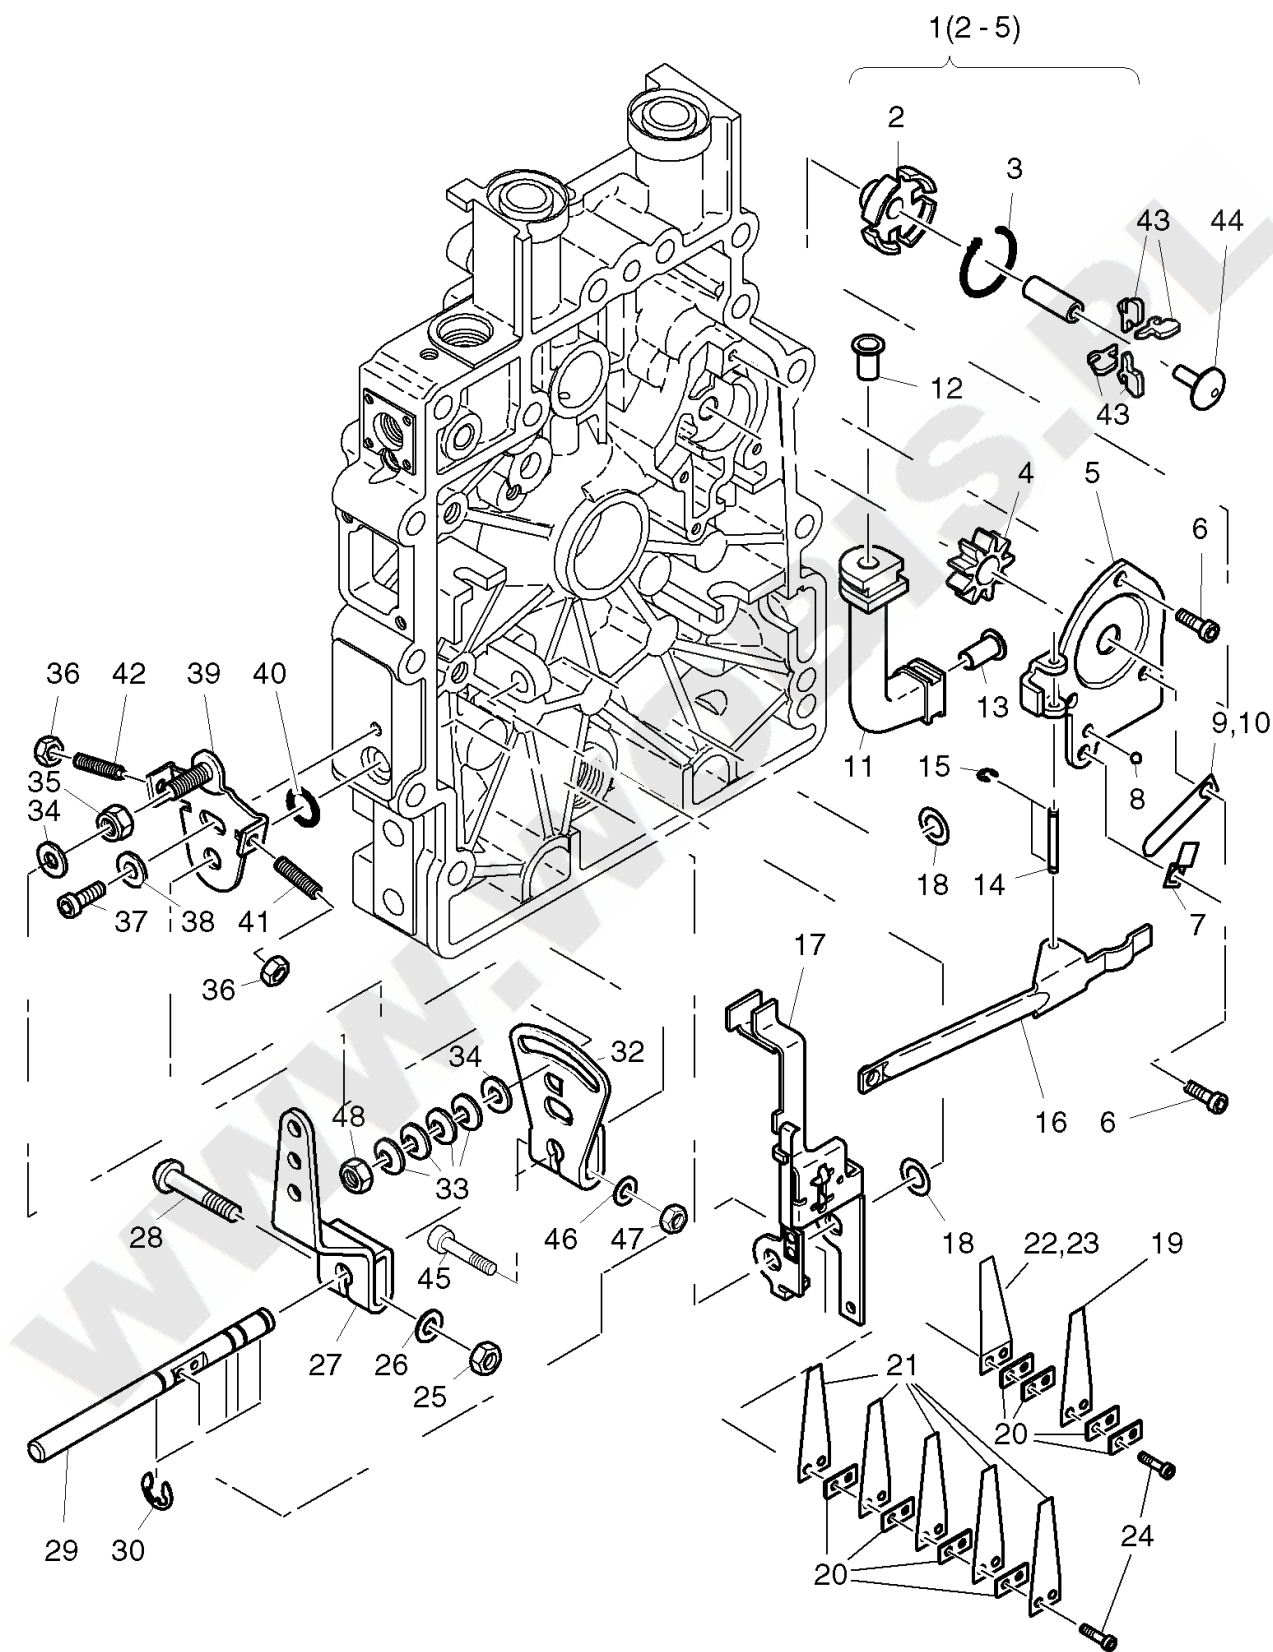

ORYGINALNE CZĘŚCI ZAMIENNE   SERWIS GWARANCYJNY I POGWARANCYJNY
WYMIARY SERWISOWE ORAZ KATALOGI CZĘŚCI ZAMIENNYCH NA STRONIE WWW.WOBIS.PL/SERWIS

Pos.	Part no.	Description	Qty.	Notice	Add. notice	kg	EA	TA	DA	dDPW	List price
1	01530201	COVER F. OILPUMP	1	part was replaced by 01530202		0,113	0	11	7		
2	_noorder	No single order	-								
3	50434901	CIRCLIP RB 25	1	RB25 DIN 7993		0,003	9	11	0		
4	_noorder	No single order	-								
5	_noorder	No single order	-								
6	50429400	ALL.SCR. M 5X 12	4	M5 x 12 DIN 6912 - 8.8		0,003	4	11	1		
7	05097100	RETAINING STRAP	1			0,001	1	11	1		
8	50447900	BALL 3,5 MM G100	1	3,5mm KL. III		0,001	4	11	1		
9	_noorder	No single order	-								
10	05097300	FLAT SPRING 0,4	1	0,4 mm		0,001	1	11	1		
11	04102900	TUBE OIL SUCTION	1			0,015	1	11	1		
12	50447400	TUBERIVET A8X0,5X12	1	A8 x 0,5 x 12 DIN 7340 - St		0,005	4	11	1		
13	50447500	TUBERIVET 10X12	1	A10 x 0,75 x 12 DIN 7340 - St		0,003	4	11	1		
14	05078600	SHAFT	1			0,002	1	11	1		
15	50434800	CIRCLIP 1,9	2	1,9 DIN 6799		0,001	4	11	1		
16	05079400	LEVER	1	part was replaced by 05079401		0,000	0	11	7		
17	01530402	GOVERNOR LEVER	1	part was replaced by 01530403		0,000	0	21	7		
18	50125800	DISC 8X14X0,5	0... 2	8 x 14 x 0,5 DIN 988		0,001	4	11	1		
18	50422400	SHIM 8X14X1	0... 2	8 x 14 x 1,0 DIN 988		0,001	4	11	1		
19	05078900	GOVERNOR SPRING 0,3	1	0,3 mm		0,002	1	21	1		
20	05079800	INTERMED. PLATE	4			0,002	1	11	1		
21	05078900	GOVERNOR SPRING 0,3	5	0,3 mm		0,002	1	21	1		
22	05113200	GOVERNOR SPRING 0,4	0... 1	0,4 mm 12°		0,001	9	11	0		
23	05124900	GOVERN.SPRNG.0,4GEN	0... 1	0,4 mm 19°		0,002	9	11	0		
24	50435000	ALL.SCR. M 3 X 12	2	M 3 x 12 DIN 912-8.8		0,001	4	11	1		
25	50144400	HEXAGON NUT M 6	1	M 6 DIN 934 - 8 A3C		0,002	4	11	1		
26	50144500	FLAT WASHER 6,4	1	6,4 DIN 125-St A3C		0,001	4	11	1		
27	04095600	LEVER	1			0,062	1	11	1		
28	03927300	SCREW M 6X 32	1	M 6 x 32 part was replaced by 03927301		0,000	0	11	0