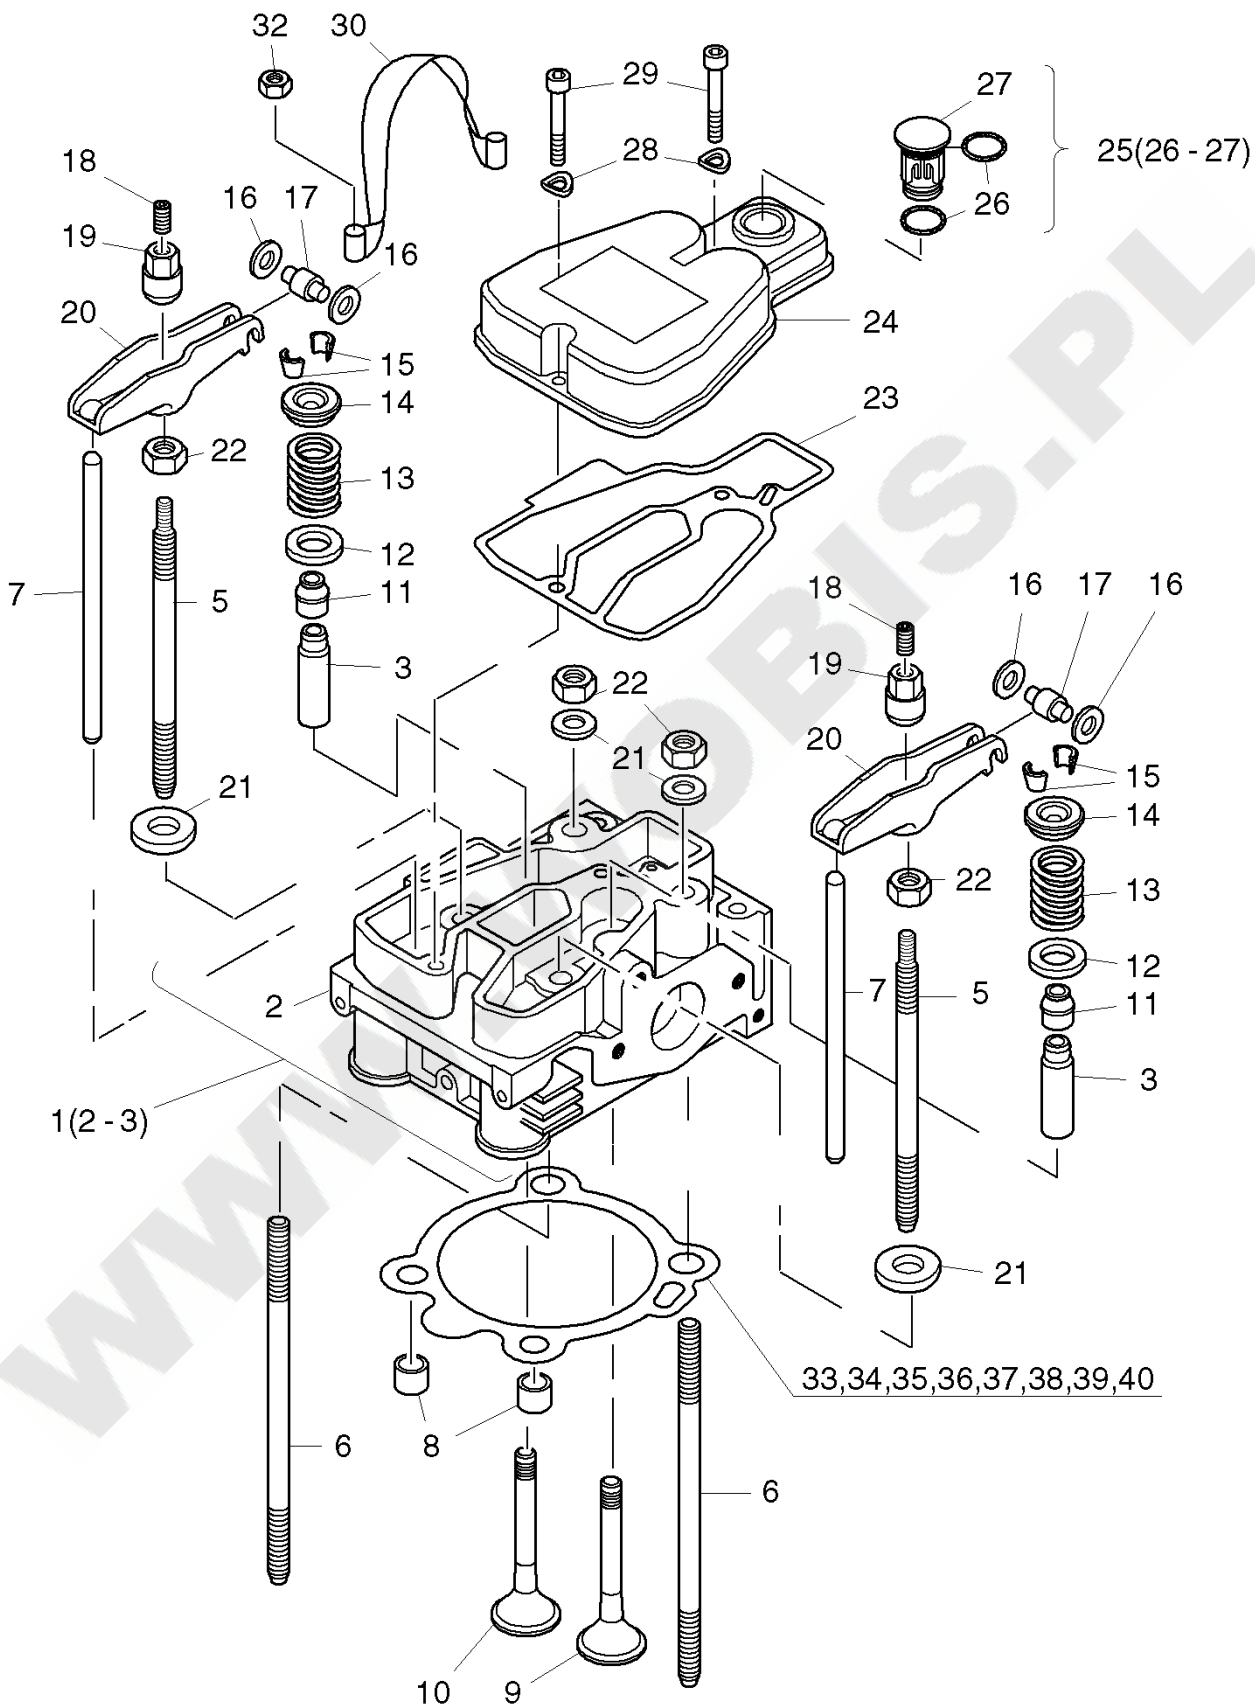

ORYGINALNE CZĘŚCI ZAMIENNE   SERWIS GWARANCYJNY I POGWARANCYJNY
WYMIARY SERWISOWE ORAZ KATALOGI CZĘŚCI ZAMIENNYCH NA STRONIE WWW.WOBIS.PL/SERWIS

Pos.	Part no.	Description	Qty.	Notice	Add. notice	kg	EA	TA	DA	dDPW	List price
1	01500221	CYLINDER HEAD	1			1,290	9	11	0		
2	_noorder	No single order	-								
3	05119400	VALVE GUIDE	2			0,015	4	12	1		
5	_nopart	Not in this engine	-								
6	05062500	STUD CYL.HEAD 128MM	4	128 mm (M 8)		0,040	1	11	1		
7	05054000	PUSHROD	2			0,027	1	11	1		
8	04107500	SEALG.RING CYL.HEAD	2			0,001	1	11	1	d2	
9	05053200	VALVE INLET	1			0,036	4	11	1		
10	05053300	VALVE EXHAUST	1			0,031	4	11	1		
11	50425800	VALVE STEM SEAL CAP	2			0,001	4	11	1	d2	
12	04093700	WASHER	2			0,003	1	11	1		
13	04093600	VALVE SPRING	2			0,015	1	11	1		
14	04093800	SPRING PLATE	2			0,009	1	11	1		
15	50425700	COLLET	2			0,001	4	11	1		
16	50445100	SUPP.DISK 6X12X1,2	4	6 x 12 x 1,2 DIN 988		0,008	4	11	1		
17	05091101	SLIDER	2			0,005	1	11	1		
18	50358000	GRUB SCREW M 8X10	2	M 8 x 10 DIN 913 Tuf. FLEC		0,002	4	11	1	W2	
19	05054700	NUT F. ROCKERARM	2			0,012	1	11	1		
20	05050900	ROCKER	2	part was replaced by 05050901		0,048	0	11	7		
21	05061201	WASHER 8,4 X18X 3	4	8,1 x 20 x 3		0,006	1	11	1		
22	50364300	HEXAGON NUT M 8	4	M 8 DIN 934 - 10.9 A3C		0,005	4	11	1		
23	05055700	GASKET ROCKER COVER	1			0,005	1	11	1	W4,d1	
24	05047300	COVER F. CYL.HEAD	1			0,240	1	11	0		
25	01509600	CLOSING PLUG	1			0,017	1	11	3	P1	
26	50425900	O-RING 16 X 2	2	16 x 2		0,001	4	11	3		
27	_noorder	No single order	-								
28	50081200	SPRING WASHER A 6	2	A 6 DIN 137 - A3C		0,001	4	11	1	zzNein	
29	50374900	ALL.SCR.M 6X35	2	M 6 x 35 DIN 912-8.8 A3C		0,010	4	11	1		
30	04117600	LIFTING STRAP	1	part was replaced by 04117610		0,000	0	11	7		
32	50129500	HEXAGON NUT M 8	2	M 8 DIN 985-8 A3C		0,002	4	11	1