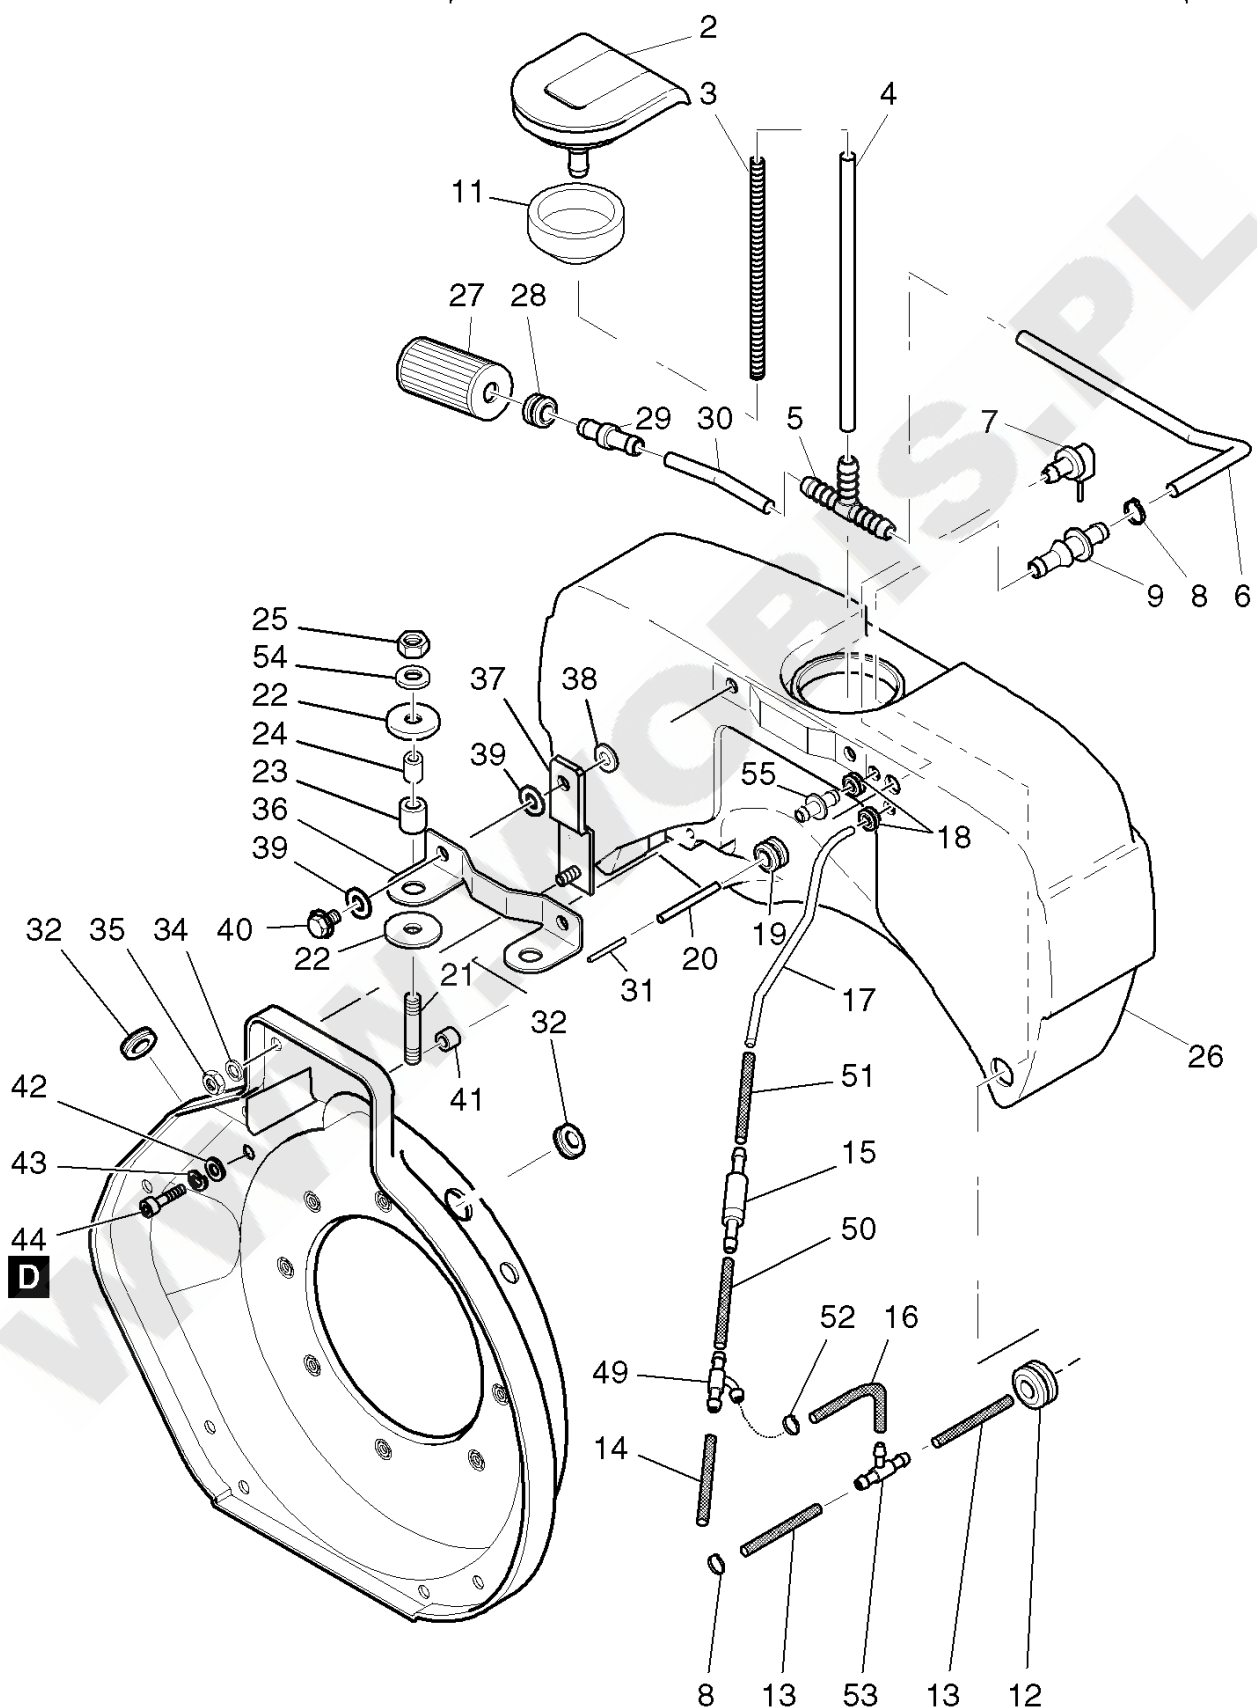

1(2 - 9,11, 12, 18 - 20, 26 - 30, 55)

ORYGINALNE CZĘŚCI ZAMIENNE   SERWIS GWARANCYJNY I POGWARANCYJNY
WYMIARY SERWISOWE ORAZ KATALOGI CZĘŚCI ZAMIENNYCH NA STRONIE WWW.WOBIS.PL/SERWIS

Pos.	Part no.	Description	Qty.	Notice	Add. notice	kg	EA	TA	DA	dDPW	List price
1	01578810	FUEL TANK 3 LTRS	1	part was replaced by 01578820		0,000	0	21	7		
2	01535302	CAP F. FUEL TANK	1	kpl. cpl.		0,100	1	21	1		
3	05084600	SPRING	1			0,003	9	21	0		
4	05085100	FUEL HOSE 7 X 165	1	7 x 165		0,001	1	21	0		
5	50440600	HOSE NIPPLE T	1			0,004	4	21	1		
6	05084900	FUEL HOSE 7 X 190	1	7 x 190		0,015	1	21	0		
7	01534900	FUEL VENT. VALVE	1			0,004	1	21	1		
8	50441100	HOSE CLIP	1	11,8-505R		0,003	4	21	1	P1	
9	05084000	CONNECTING NIPPLE	1			0,006	9	21	0		
11	05086401	GASKET F. FUEL CAP	1			0,028	1	21	1		
12	50440800	RUBBER SLEEVE	1			0,004	4	21	1		
13	05123100	FUEL HOSE 7 / 70	1	7 x 70		0,005	1	21	1		
14	05085300	FUEL HOSE 3,5X 45	1	3,5 x 45		0,004	1	21	1		
15	01534600	FUEL VENTG.VALVE	1	part was replaced by 01534601		0,003	0	21	7		
16	03673300	FUEL HOSE 5,0X 170	1	5 x 170		0,011	9	21	0		
17	05122200	FUEL PIPE	1			0,013	9	21	0		
18	05130400	RUBBER SLEEVE	2			0,001	1	21	1		
19	50440900	RUBBER SLEEVE	1			0,001	9	21	0		
20	05085600	BREATH. HOSE 1X3X85	1	1 x 3 x 85		0,002	1	21	1		
21	50231900	STUD M 8X 25	2	M 8 x 25 DIN 835-8.8 A3C		0,012	4	11	1		
22	05109810	DISC 8,20X22X2	4	8,2 x 22 x 2		0,001	1	21	1		
23	05086810	RUBBER SHELL	2			0,004	1	21	1		
24	05122800	INSULATING SLEEVE	2			0,001	1	21	1		
25	40028400	HEX.NUT M 8	2	VM 8 DIN 980-8 C3A		0,008	4	11	1	zzNein	
26	_noorder	No single order	-								
27	01635200	FUEL FILTER	1	1B20: Serie 10-24 1B30: Serie 10-19 1B20V/30V/40V part was replaced by 01635210		0,014	0	22	7	W2	
28	50440900	RUBBER SLEEVE	1			0,001	9	21	0		
29	05084400	CONNECTING NIPPLE	1	part was replaced by 05084401		0,011	0	21	7