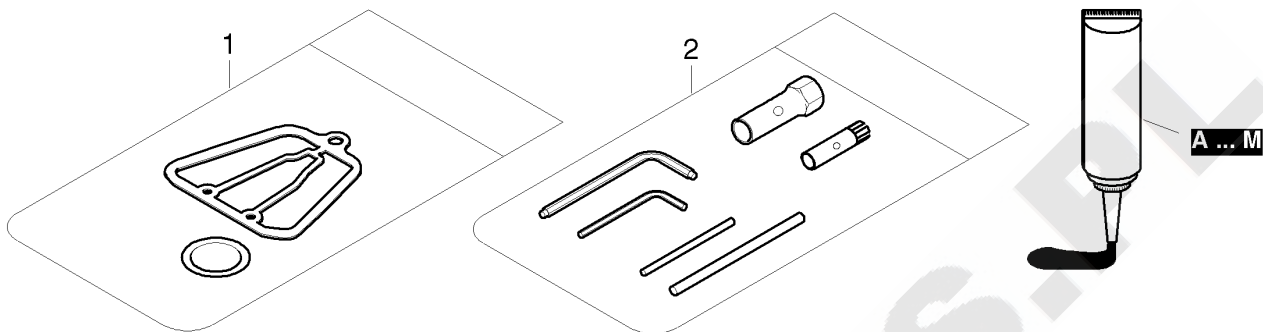

HATZ DIESEL
WARTUNG - MAINTENANCE
ENTRETIEN - MANTENIMIENTO
MANUTENZIONE

8-15   250
STUNDEN - HEURS - HEURES
HORAS - ORE

500
BEI BEDARF
IF NECESSARY
SI NECESSAIRE
EN CASO DE
NECESSARIO
SE NECESSARIO

IN 0.1 mm
0.004 *

max OIL

1B..

3

Detailed description: This is a maintenance chart for the Hatz Diesel 1B.. engine. It features a central engine diagram with various icons indicating maintenance tasks such as oil changes, filter replacements, and inspections. A table on the right lists oil grades (SAE) and their corresponding levels. The chart includes multilingual text for maintenance intervals and a reference to the 'max OIL' manual.

COMPR.   **START**

1   2   3

051 300 00

Detailed description: This diagram illustrates the steps for compression and starting. It shows a silhouette of a person operating a machine. Step 1 is labeled 'COMPR.' and step 3 is labeled 'START'. Step 2 is shown as a separate action. The part number 051 300 00 is listed at the bottom.