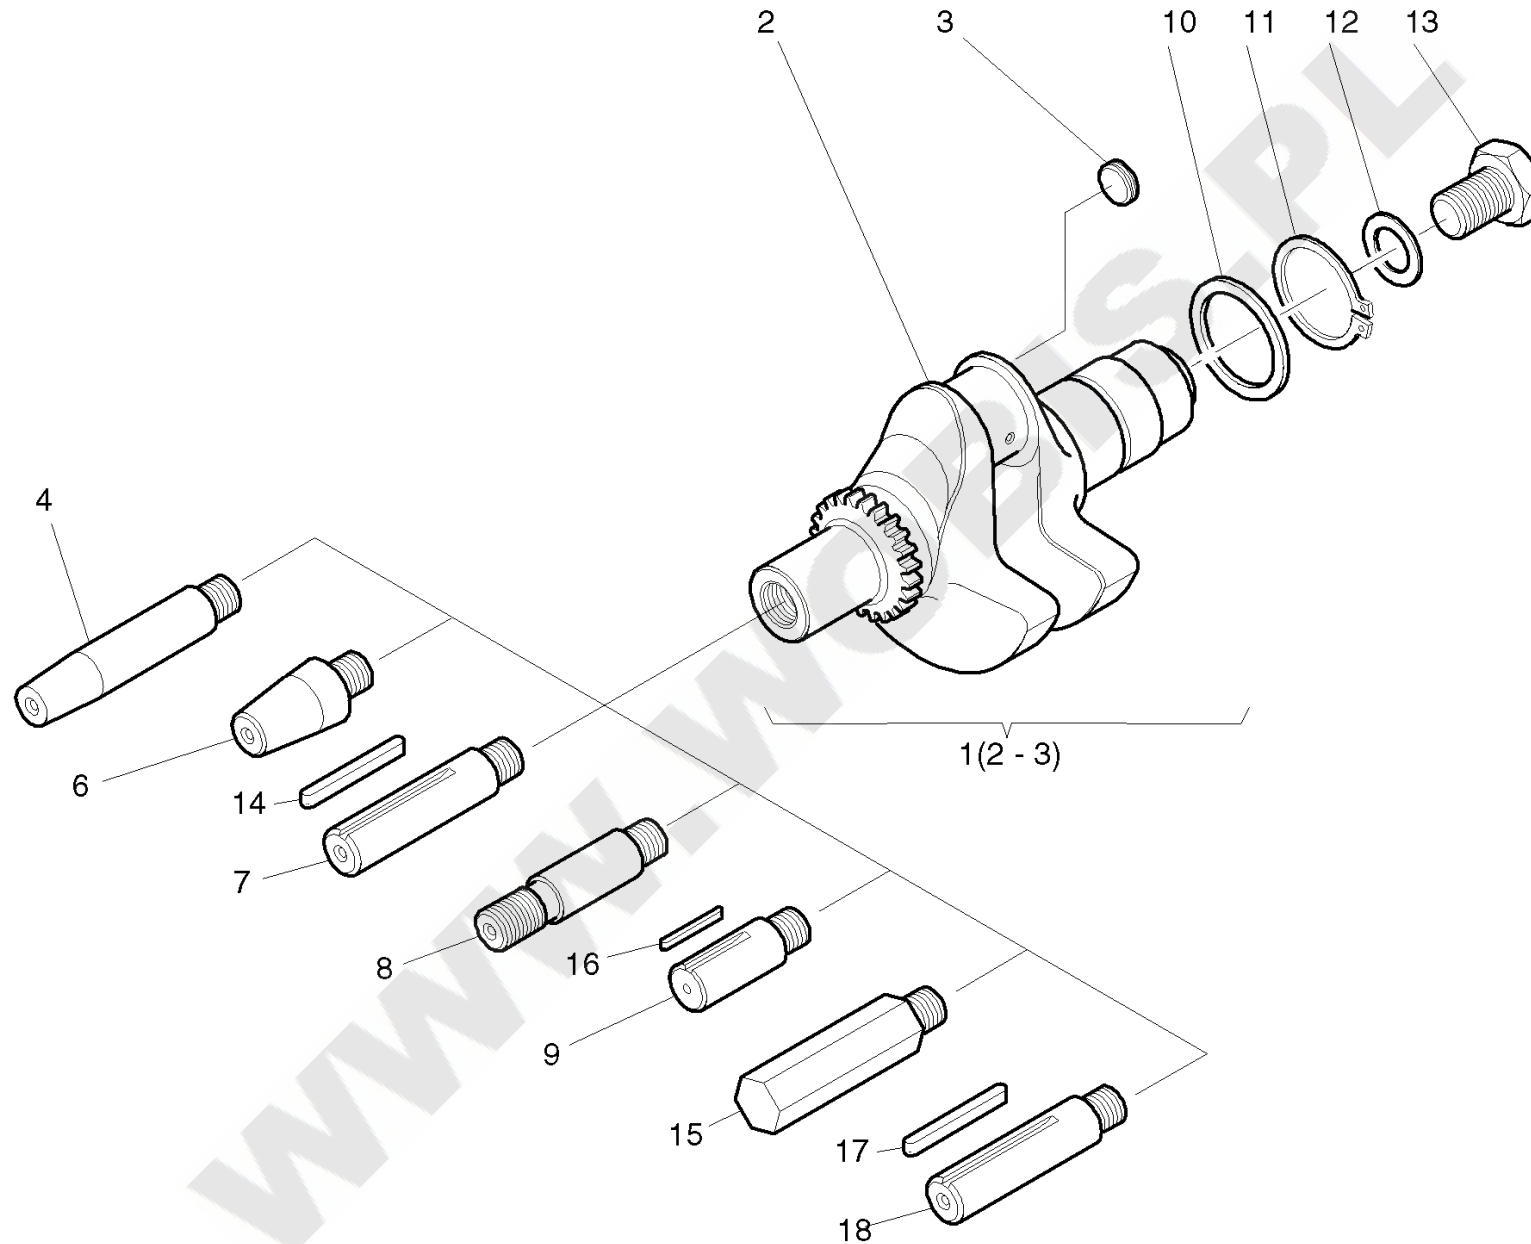

ORYGINALNE CZĘŚCI ZAMIENNE   SERWIS GWARANCYJNY I POGWARANCYJNY
WYMIARY SERWISOWE ORAZ KATALOGI CZĘŚCI ZAMIENNYCH NA STRONIE WWW.WOBIS.PL/SERWIS