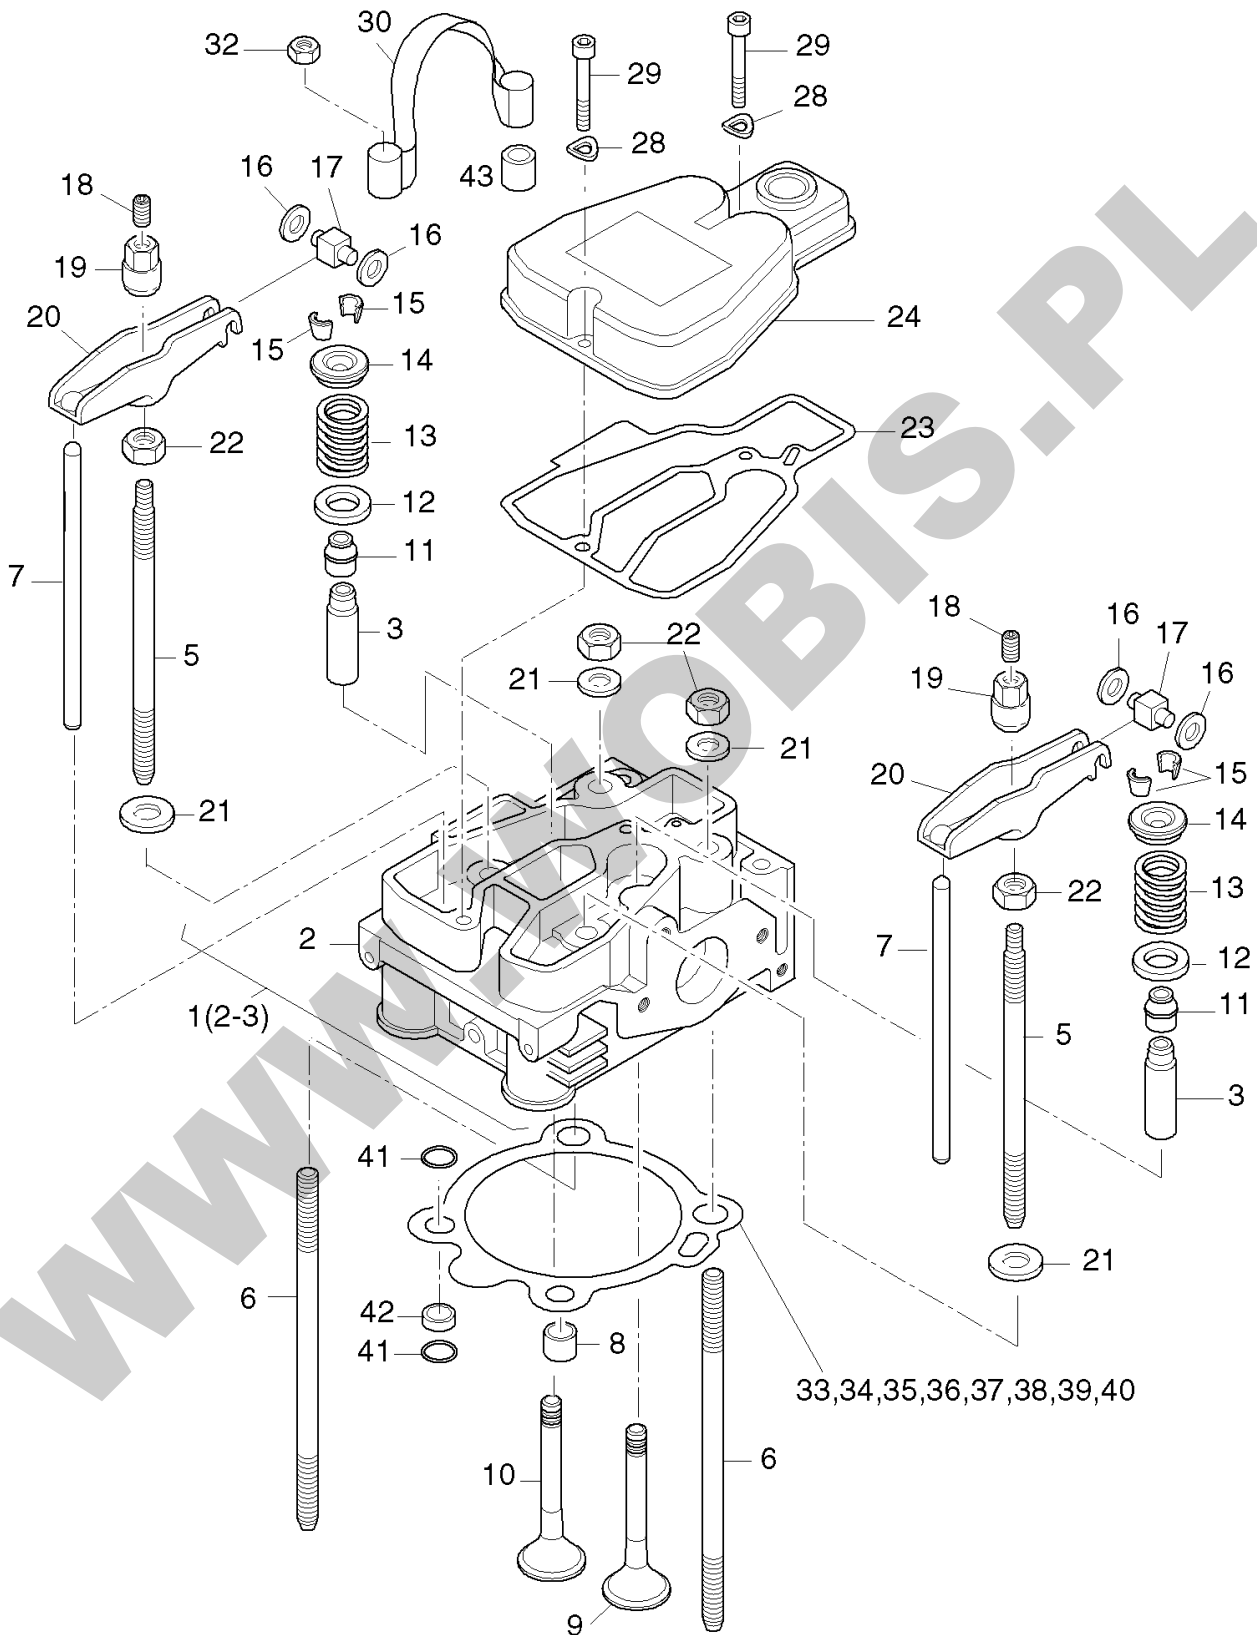

**ORYGINALNE CZĘŚCI ZAMIENNE SERWIS GWARANCYJNY I POGWARANCYJNY WYMIARY
SERWISOWE ORAZ KATALOGI CZĘŚCI ZAMIENNYCH NA STRONIE WWW.WOBIS.PL/SERWIS**

Pos.	Part no.	Description	Qty.	Notice	Add. notice	kg	EA	TA	DA	dDPW	List price
1	01529810	CYLINDER HEAD	1			1,900	1	11	0		
2	_noorder	No single order	-								
3	05129500	VALVE GUIDE	2			0,015	4	12	1		
5	05097500	STUD CYL.HEAD 141MM	2	141 mm (M 10 - M 8)		0,065	1	11	1		
6	05097400	STUD CYL.HEAD 148MM	2	148 mm (M 10)		0,071	1	11	1		
7	05098900	PUSHROD	2	174,8 mm		0,032	1	11	1		
8	_nopart	Not in this engine	-								
9	05093000	VALVE INLET	1			0,055	4	11	1		
10	05093100	VALVE EXHAUST	1			0,039	4	11	1		
11	50425800	VALVE STEM SEAL CAP	2			0,001	4	11	1		
12	04093700	WASHER	2			0,003	1	11	1		
13	04113500	VALVE SPRING	2			0,017	1	11	1		
14	04093800	SPRING PLATE	2			0,009	1	11	1		
15	50425700	COLLET	2			0,001	4	11	1		
16	50445100	SUPP.DISK 6X12X1,2	4	6 x 12 x 1,2 DIN 988		0,008	4	11	1		
17	05091101	SLIDER	2			0,005	1	11	1		
18	50513100	GRUB SCREW M 8X10	2	M 8 x 10 DIN 916 - 45 H		0,002	4	11	1		
19	05054700	NUT F. ROCKERARM	2			0,012	1	11	1		
20	05098201	ROCKER	2	part was replaced by 05098202		0,066	0	11	7		
21	05099300	WASHER 10,1 X24X 3	4	10,1 x 24 x 3		0,008	1	11	1		
22	50396600	HEXAGON NUT M 10	4	M 10 DIN 934-10 A3C		0,010	4	11	1		
23	05093301	GASKET ZYL.HEAD COV	1			0,005	1	11	1		
24	05092710	COVER F.CYL.HEAD	1			0,283	1	11	1		
28	50081200	SPRING WASHER A 6	2	A 6 DIN 137 - A3C		0,001	4	11	1		
29	50374900	ALL.SCR.M 6X35	2	M 6 x 35 DIN 912-8.8 A3C		0,010	4	11	1		
30	04117701	LIFTING STRAP	1			0,005	1	11	1		
32	50453200	HEXAGON NUT M10	2			0,010	9	11	0		
33	05096301	GASK.F.CYL.HEAD 0,3	0... 1	0,3 mm		0,009	1	11	1		
34	05096401	GASK.F.CYL.HEAD 0,4	0... 1	0,4 mm		0,012	1	11	1		
35	05096501	GASK.F.CYL.HEAD 0,5	0... 1	0,5 mm		0,014	1	11	1	d1