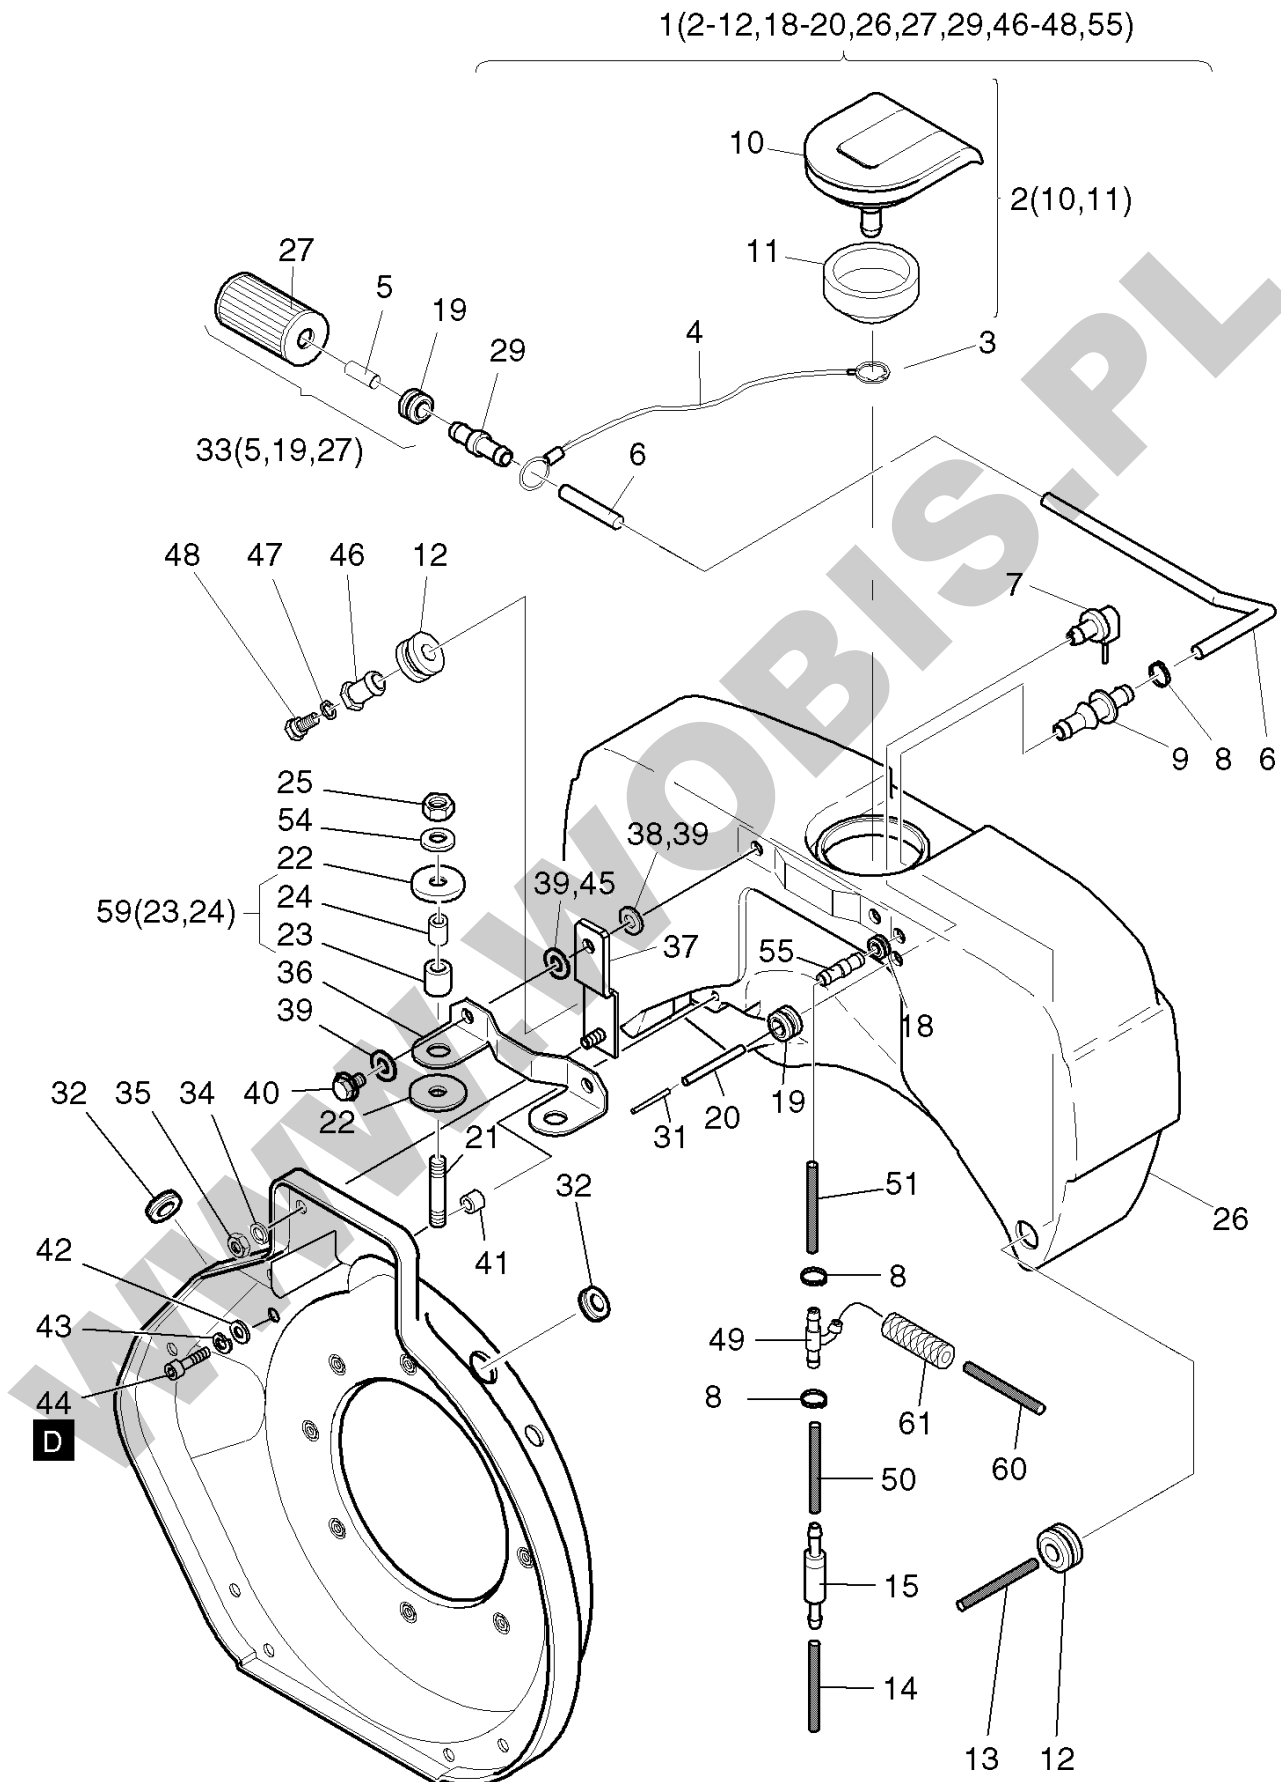

**ORYGINALNE CZĘŚCI ZAMIENNE SERWIS GWARANCYJNY I POGWARANCYJNY WYMIARY
SERWISOWE ORAZ KATALOGI CZĘŚCI ZAMIENNYCH NA STRONIE WWW.WOBIS.PL/SERWIS**

Pos.	Part no.	Description	Qty.	Notice	Add. notice	kg	EA	TA	DA	dDPW	List price
1	01588620	FUEL TANK 5L	1	5 l		1,498	1	21	1		
2	01535302	CAP F. FUEL TANK	1	kpl. cpl.		0,100	1	21	1		
3	50500800	CIRCLIP 8	1	8 DIN 6799		0,004	4	11	1		
4	01628900	ROPE	1	~440mm		0,003	1	22	1		
5	_noorder	No single order	-								
6	05189900	FUEL HOSE 3,5X300	1	3,5 x 300		0,013	0	21	7		
7	01534900	FUEL VENT. VALVE	1			0,004	1	21	1		
8	50399801	CLAMP 11,3	3	11,3		0,002	4	11	1		
9	05084010	CONNECTING NIPPLE	1			0,006	1	21	1		
10	_noorder	No single order	-								
11	05086401	GASKET F. FUEL CAP	1			0,028	1	21	1		
12	50440800	RUBBER SLEEVE	2			0,004	4	21	1		
13	05188300	FUEL PIPE 3,5X 170	1	3,5 x 170		0,007	0	21	7		
14	05123200	FUEL HOSE 3,5 / 40	1	3,5 x 40		0,004	1	01	1		
15	00805501	VENT VALVE	1	part was replaced by 00805502		0,004	0	11	7		
18	05130400	RUBBER SLEEVE	1			0,001	1	21	1		
19	50440901	RUBBER SLEEVE	2			0,001	4	21	1		
20	05085600	BREATH. HOSE 1X3X85	1	1 x 3 x 85		0,002	1	21	1		
21	50231900	STUD M 8X 25	2	M 8 x 25 DIN 835-8.8 A3C		0,012	4	11	1		
22	05109810	DISC 8,20X22X2	4	8,2 x 22 x 2		0,001	1	21	1		
23	_noorder	No single order	-								
24	05122800	INSULATING SLEEVE	2			0,001	1	21	1		
25	40028400	HEX.NUT M 8	2	VM 8 DIN 980-8 C3A		0,008	4	11	1		
26	_noorder	No single order	-								
27	_noorder	No single order	-								
29	05189000	CONNECTING NIPPLE	1	part was replaced by 05189001		0,003	0	21	7		
31	05085500	TUBE 2X0,3X 16	1	2 x 0,3 x 16		0,001	1	21	1		
32	_nopart	Not in this engine	-								
33	01635210	FUEL FILTER	1			0,015	4	22	1	W2	
34	50170900	SPRING WASHER 6	2	6 DIN 128 - A3C		0,001	4	11	1