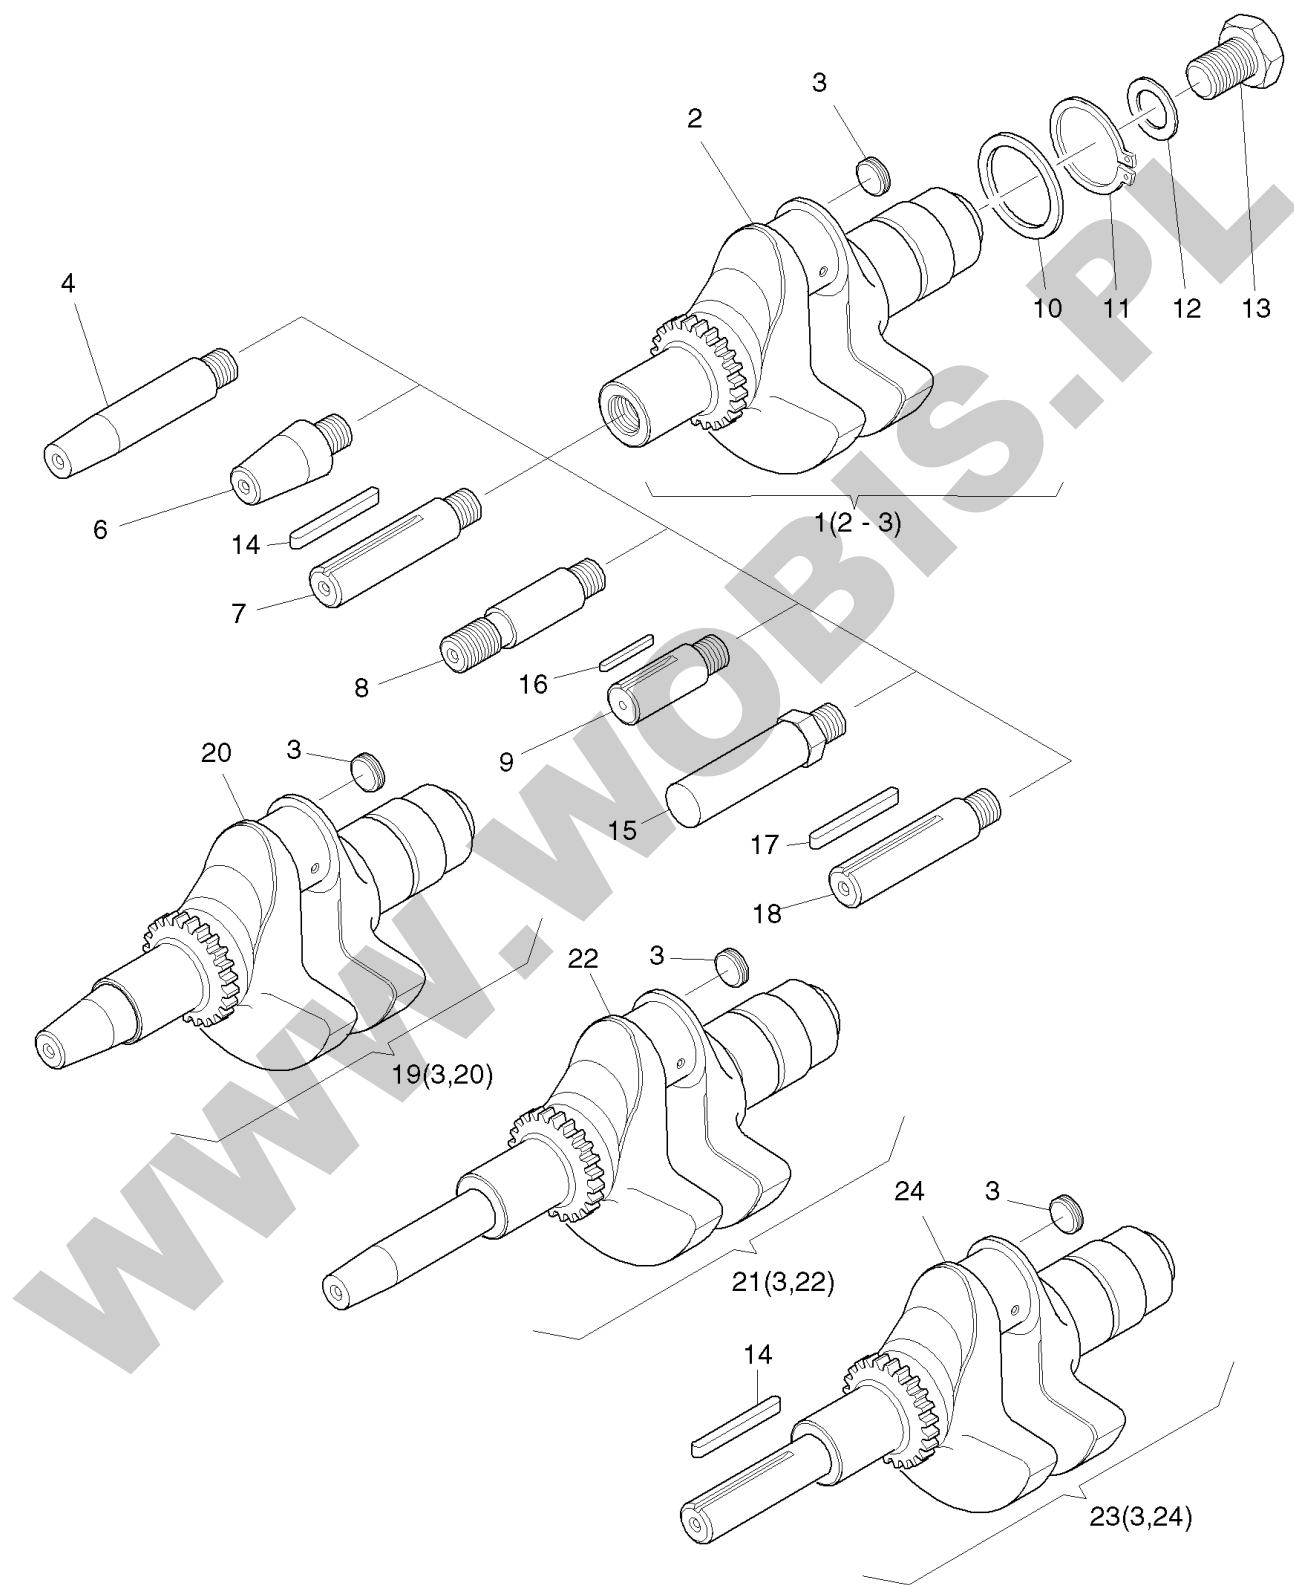

**ORYGINALNE CZĘŚCI ZAMIENNE SERWIS GWARANCYJNY I POGWARANCYJNY WYMIARY
SERWISOWE ORAZ KATALOGI CZĘŚCI ZAMIENNYCH NA STRONIE WWW.WOBIS.PL/SERWIS**

Pos.	Part no.	Description	Qty.	Notice	Add. notice	kg	EA	TA	DA	dDPW	List price
1	01334200	CRANKSHAFT NO.X	1	part was replaced by 01334201		4,020	0	11	7		
2	_noorder	No single order	-								
3	04125300	CLOSING PLUG 12MM	1	part was replaced by 50300801		0,001	0	11	7		
4	05127401	STUBSHAFT 4 SAE GEN	1	Nr. 4 SAE Generator \varnothing 7/8" part was replaced by 05127402		0,000	0	21	7		
6	05099700	STUBSHAFT TAP. NO.6	1	Nr. 6 ital. 23 keg., con. part was replaced by 05099701		0,000	0	21	7		
7	05127600	STUBSHAFT NO.2 CYL.	1	part was replaced by 05127620		0,377	0	21	7		
8	05127710	STUBSHAFT NO.1 1"	1	part was replaced by 05127720		0,000	0	21	7		
9	05127801	STUBSHAFT CYL. 25MM	1	\varnothing 25 zyl., cil.		0,292	0	21	7		
10	40065600	SUPPORTING DISC SS	1	45 x 55 x 3,0		0,016	4	11	1		
11	50021600	CIRCLIP 45X1,75	1	A 45 x 1,75 DIN 471		0,006	4	11	1		
12	04114201	DISC 18,5X37X5	1	18,5 x 37 x 5		0,031	1	11	1		
13	50443600	HEXSCREW M18X1,5X55	1	M 18 x 1,5 x 55 DIN 961 - 10.9		0,150	4	11	1		
14	05141600	FITTINGKEY 6,35X61	1	A 6,35 x 61		0,018	1	11	1		
15	05107301	STUBSHAFT HEXAGON	1	SW 27 mm, \varnothing 26,8 mm		0,000	0	21	7		
16	50473700	FITTINGKEY A 8X7X45	1	7 x 8 x 45 DIN 6885		0,018	4	21	4		
17	50463400	FITTINGKEY A 5X5X36	1	A 5 x 5 x 36 DIN 6885		0,006	4	21	4		
18	04152500	STUBSHAFT CIL. 22,2	1	\varnothing 22,2 zyl., cil. part was replaced by 04152501		0,000	0	21	7		
19	01333900	CRANKSHAFT NO.6	1	Nr. 6 ital. 23 keg., con. part was replaced by 01333901		4,030	0	11	7		
20	_noorder	No single order	-								
21	01329900	CRANKSHAFT	1	Nr. 4 SAE Generator \varnothing 7/8" part was replaced by 01329901		0,000	0	11	7		
22	_noorder	No single order	-								
23	01334100	CRANKSHAFT NO.2	1	Nr. 2 \varnothing 1" zyl., cil. part was replaced by 01334110		0,000	0	11	7		
24	_noorder	No single order	-								