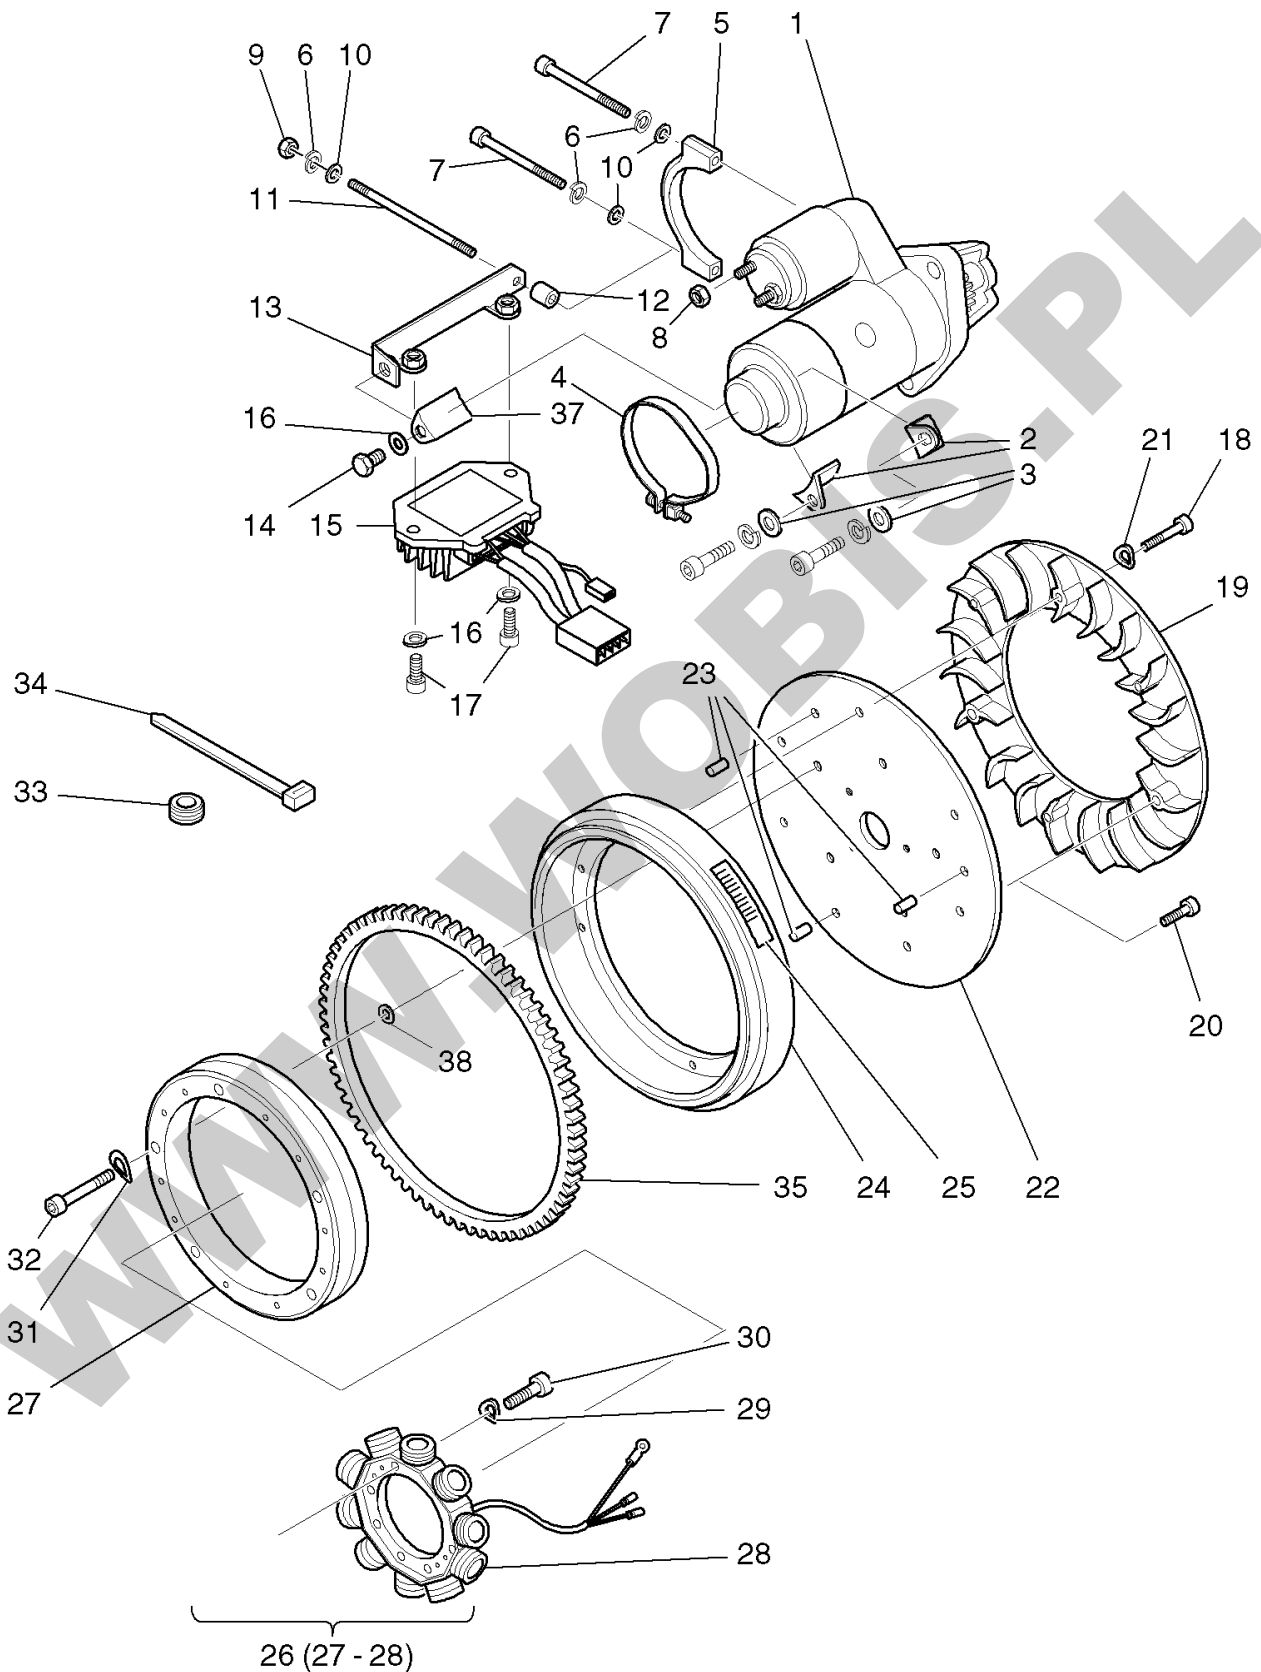

**ORYGINALNE CZĘŚCI ZAMIENNE SERWIS GWARANCYJNY I POGWARANCYJNY WYMIARY
SERWISOWE ORAZ KATALOGI CZĘŚCI ZAMIENNYCH NA STRONIE WWW.WOBIS.PL/SERWIS**

Pos.	Part no.	Description	Qty.	Notice	Add. notice	kg	EA	TA	DA	dDPW	List price
1	50426201	STARTER 12V	1	part was replaced by 01723400		3,506	9	21	0		
1	50483300	STARTER 24V 1,6KW	1	24 V - 1,6 kW		3,741	4	21	1		
2	04138400	SUPPORT	2			0,023	1	21	1		
3	50148100	FLAT WASHER 8,4	2	8,4 DIN 125-St A3C		0,002	4	11	1		
4	04115600	HOSE CLIP	1	part was replaced by 50529800		0,000	0	21	7		
5	04099100	RETAINING BRACKET	1			0,093	1	21	1		
6	50170900	SPRING WASHER 6	2	6 DIN 128 - A3C		0,001	4	11	1		
7	50444300	ALL.SCR. M 6 X 80	2	M 6 x 80 DIN 912 - 8.8 A3C		0,019	4	11	1		
8	50023200	HEXAGON NUT B M 8	1	BM8 DIN 439 - 5 A3C		0,002	4	11	1		
9	50144400	HEXAGON NUT M 6	1	M 6 DIN 934 - 8 A3C		0,002	4	11	1		
10	50144500	FLAT WASHER 6,4	2	6,4 DIN 125-St A3C		0,001	4	11	1		
11	50455900	STUD MFS 6X 90	1	MFS 6x90 DIN 949 - 1 8.8 A3C		0,022	4	21	1		
12	03671400	SPACER BUSH	1	7 x 12 x 15		0,020	1	21	1		
13	01560900	SUPPORTTENS.REGUL.	1			0,068	1	21	1		
14	50096200	HEXSCREW M 8X 12	1	M 8 x 12 DIN 933 - 8.8 A3C		0,009	4	21	1		
15	05100701	TENS.REGULATOR 12V	1	12 V		0,253	4	21	0		
15	01425022	REGULATOR 24V	1	part was replaced by 01425023		0,050	0	21	7		
16	50148100	FLAT WASHER 8,4	3	8,4 DIN 125-St A3C		0,002	4	11	1		
17	50165400	ALL.SCR.M 8X 16	2	M 8 x 16 DIN 912-8.8 A3C		0,009	4	21	1		
18	50327300	ALL.SCR.M 4X 20	6	M 4 x 20 DIN 912 - 8.8 A3C		0,003	4	11	1		
19	01321310	BLOWER RING	1	part was replaced by 04193700		0,227	0	11	7		
20	50416800	ALL.SCR. M 6X 16	3	M 6 x 16 DIN 912 - 8.8 A3C Tuf.		0,005	4	11	1		
21	50003400	SPRING WASHER A 4	6	A 4 DIN 137 - ST		0,001	4	11	1		
22	04098720	FLANGE	1			1,755	1	21	1		
23	50035200	PIN 6 X12	3	6 x 12 ISO 8752-ST		0,003	4	11	1		
24	04110110	ADD. FLYWHEEL	1			3,132	0	21	0		
25	04117400	STICKER "TDC"	1	„E-Start“ OT		0,001	9	11	0		
26	01580000	ALTERNATOR 12V/24V	1	24 V / 12V o. BATT.		1,530	4	21	0		
26	50435901	ALTERNATOR 12V 200W	1	12 V		1,530	4	21	3		
27	_noorder	No single order	-