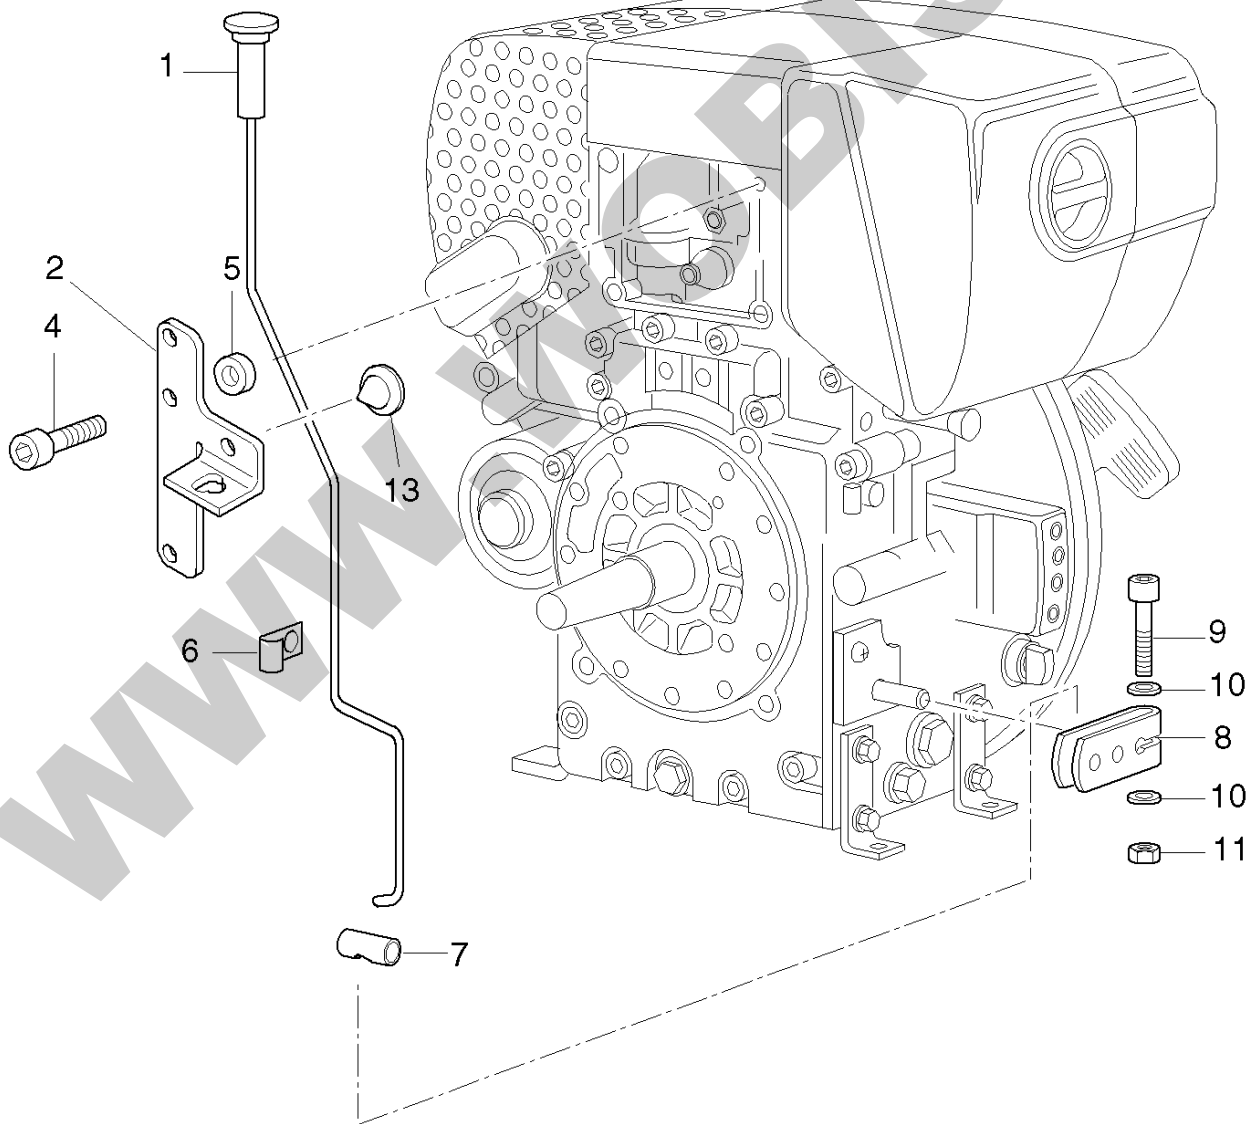

**ORYGINALNE CZĘŚCI ZAMIENNE SERWIS GWARANCYJNY I POGWARANCYJNY WYMIARY
SERWISOWE ORAZ KATALOGI CZĘŚCI ZAMIENNYCH NA STRONIE WWW.WOBIS.PL/SERWIS**

Pos.	Part no.	Description	Qty.	Notice	Add. notice	kg	EA	TA	DA	dDPW	List price
1	01560801	INSTRUMENT BOX	1	part was replaced by 01560802		0,000	0	21	7		
2	50384401	STARTING SWITCH	1			0,139	4	21	1		
3	_noorder	No single order	-								
4	_noorder	No single order	-								
5	_noorder	No single order	-								
6	50404900	SWITCH BOX KEY	1	Nr. 14644		0,012	4	21	1		
7	_noorder	No single order	-								
8	_noorder	No single order	-								
9	50144500	FLAT WASHER 6,4	2	6,4 DIN 125-St A3C		0,001	4	11	1		
10	50149100	ALLEN SCREW M 6X 12	2	M 6 x 12 DIN 912-8.8 A3C		0,005	4	11	1		
11	50358400	STRAP	2	200 x 4,8 mm SCHWARZ		0,001	4	11	1		
12	01542100	WIRING HARNESS	1	part was replaced by 01542101		0,000	0	21	7		
14	01546800	ELECTRIC WIRE	1	(0) Masse		0,008	1	21	1		
15	50469100	OIL PRESSURE SWITCH	1	0,3 - 0,6 OIL		0,031	4	21	1		
16	50268600	TEMP.SWITCH C-HD220	1	TEMP. 12-24V		0,016	4	21	1		
17	50449200	GLOW PLUG	1	12 V		0,023	4	21	0		
18	05126402	PROTECTION CAP	1			0,002	1	21	1		
D	50223300	LOCTITE 221	1	50 ML		0,077	4	12	0