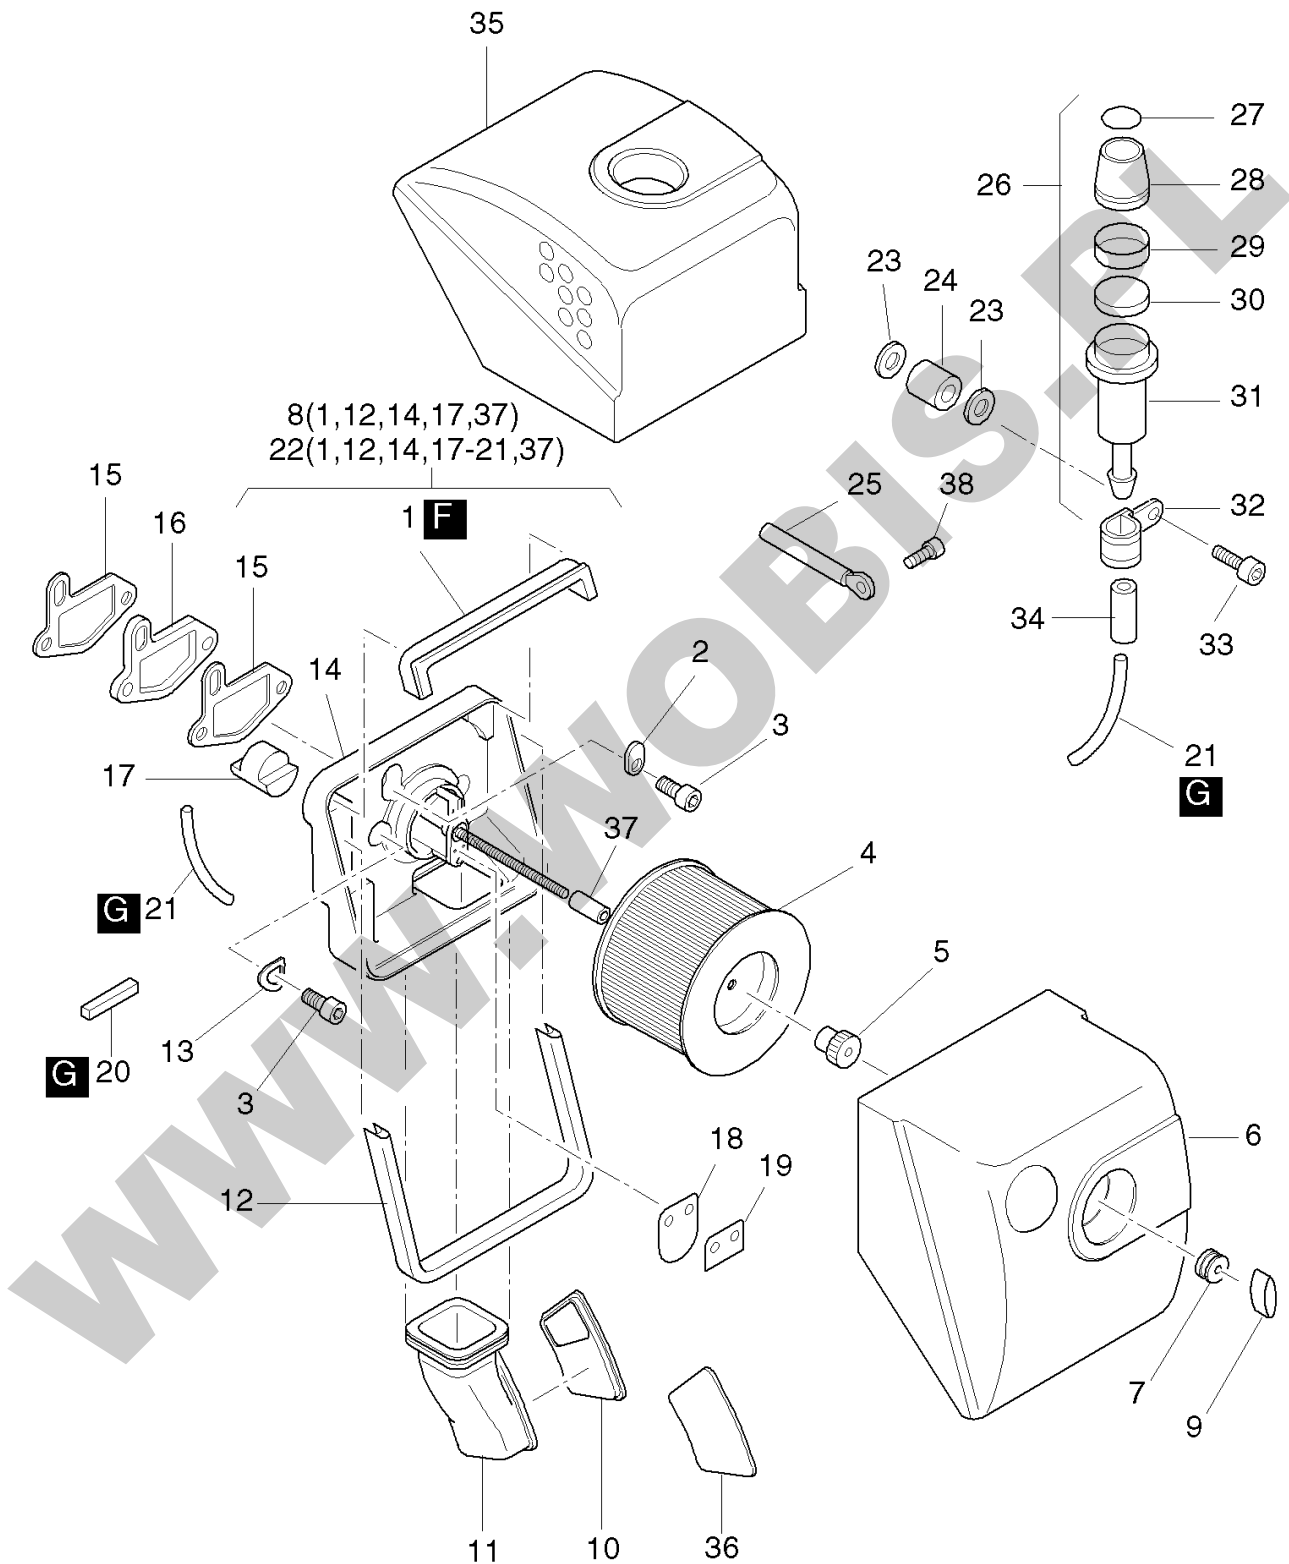

**ORYGINALNE CZĘŚCI ZAMIENNE SERWIS GWARANCYJNY I POGWARANCYJNY WYMIARY
SERWISOWE ORAZ KATALOGI CZĘŚCI ZAMIENNYCH NA STRONIE WWW.WOBIS.PL/SERWIS**

Pos.	Part no.	Description	Qty.	Notice	Add. notice	kg	EA	TA	DA	dDPW	List price
1	05107600	SEALING STRIP	1			0,019	1	21	3		
2	05056400	WASHER	1			0,003	1	21	1		
3	50171500	ALL.SCR.M 8X 25	3	M 8 x 25 DIN 912-8.8 A3C		0,015	4	11	1		
4	50426000	AIRFILTER ELEMENT	1			0,102	4	21	1		
5	50454300	KNURLED NUT M 6	1	M 6		0,002	4	21	1		
6	05107500	COVER F. AIRFILTER	1	part was replaced by 05107501		0,000	0	21	7		
7	50435800	RUBBER SLEEVE	1			0,002	4	21	1		
8	01607900	AIRFILTER HOUSING	1	part was replaced by 01607901		0,457	0	21	7		
9	50452200	WING NUT M6	1	M 6		0,011	4	21	1		
10	04116600	COVER F.RUBB.INSERT	1			0,019	1	21	1		
11	04116501	RUBBER INSERT	1			0,090	1	11	1		
12	05056100	SEALING STRIP 365MM	1	365 mm		0,032	1	21	3		
13	50095100	SPRING WASHER A 8	2	A 8 DIN 137 A3C		0,001	4	11	1		
14	01515100	AIRFILTER HOUSING	1	part was replaced by 01607901		0,465	0	21	7		
15	05056300	GASKET AIR FILTER	2			0,001	1	21	1		
16	05088300	INSULATING FLANGE	1			0,008	1	21	1		
17	05098100	PLUG	1			0,003	1	21	1		
18	05147100	VALVE PLATE	1	(schwarz, black, noir)		0,001	1	21	1		
19	05147200	VALVE PLATE	1	(rot, red, rouge)		0,001	1	21	1		
20	05175000	SEALING STRIP	1	14 x 9 x 30		0,003	1	21	1		
21	05044610	HOSE 2X4 X 135	1	2 x 4 x 135		0,004	1	21	1		
22	01668800	AIRFILTER HOUSING	1			0,470	9	21	0		
23	50380500	TOOTH.LOCK WASH.J 6	2	J 6,4 DIN 6797-A3C		0,001	4	11	1		
24	04139000	SPAC.TUBE 6,5X12X18	1	6,5 x 12 x 18		0,004	1	11	1		
25	05001200	CLIP	1			0,005	1	21	1		
26	01499801	MAINT.INDICATOR	1			0,026	1	21	1		
27	05044501	INDIC. PLATE	1			0,001	1	21	1		
28	05043601	RUBBER CAP	1			0,002	1	21	1		
29	05045600	SIGNAL RING	1	(grün, green, vert, verde)		0,001	1	21	1		
30	05137200	FILTER	1	Filter, Filtre, Filtro ø 20 mm		0,001	1	21	1