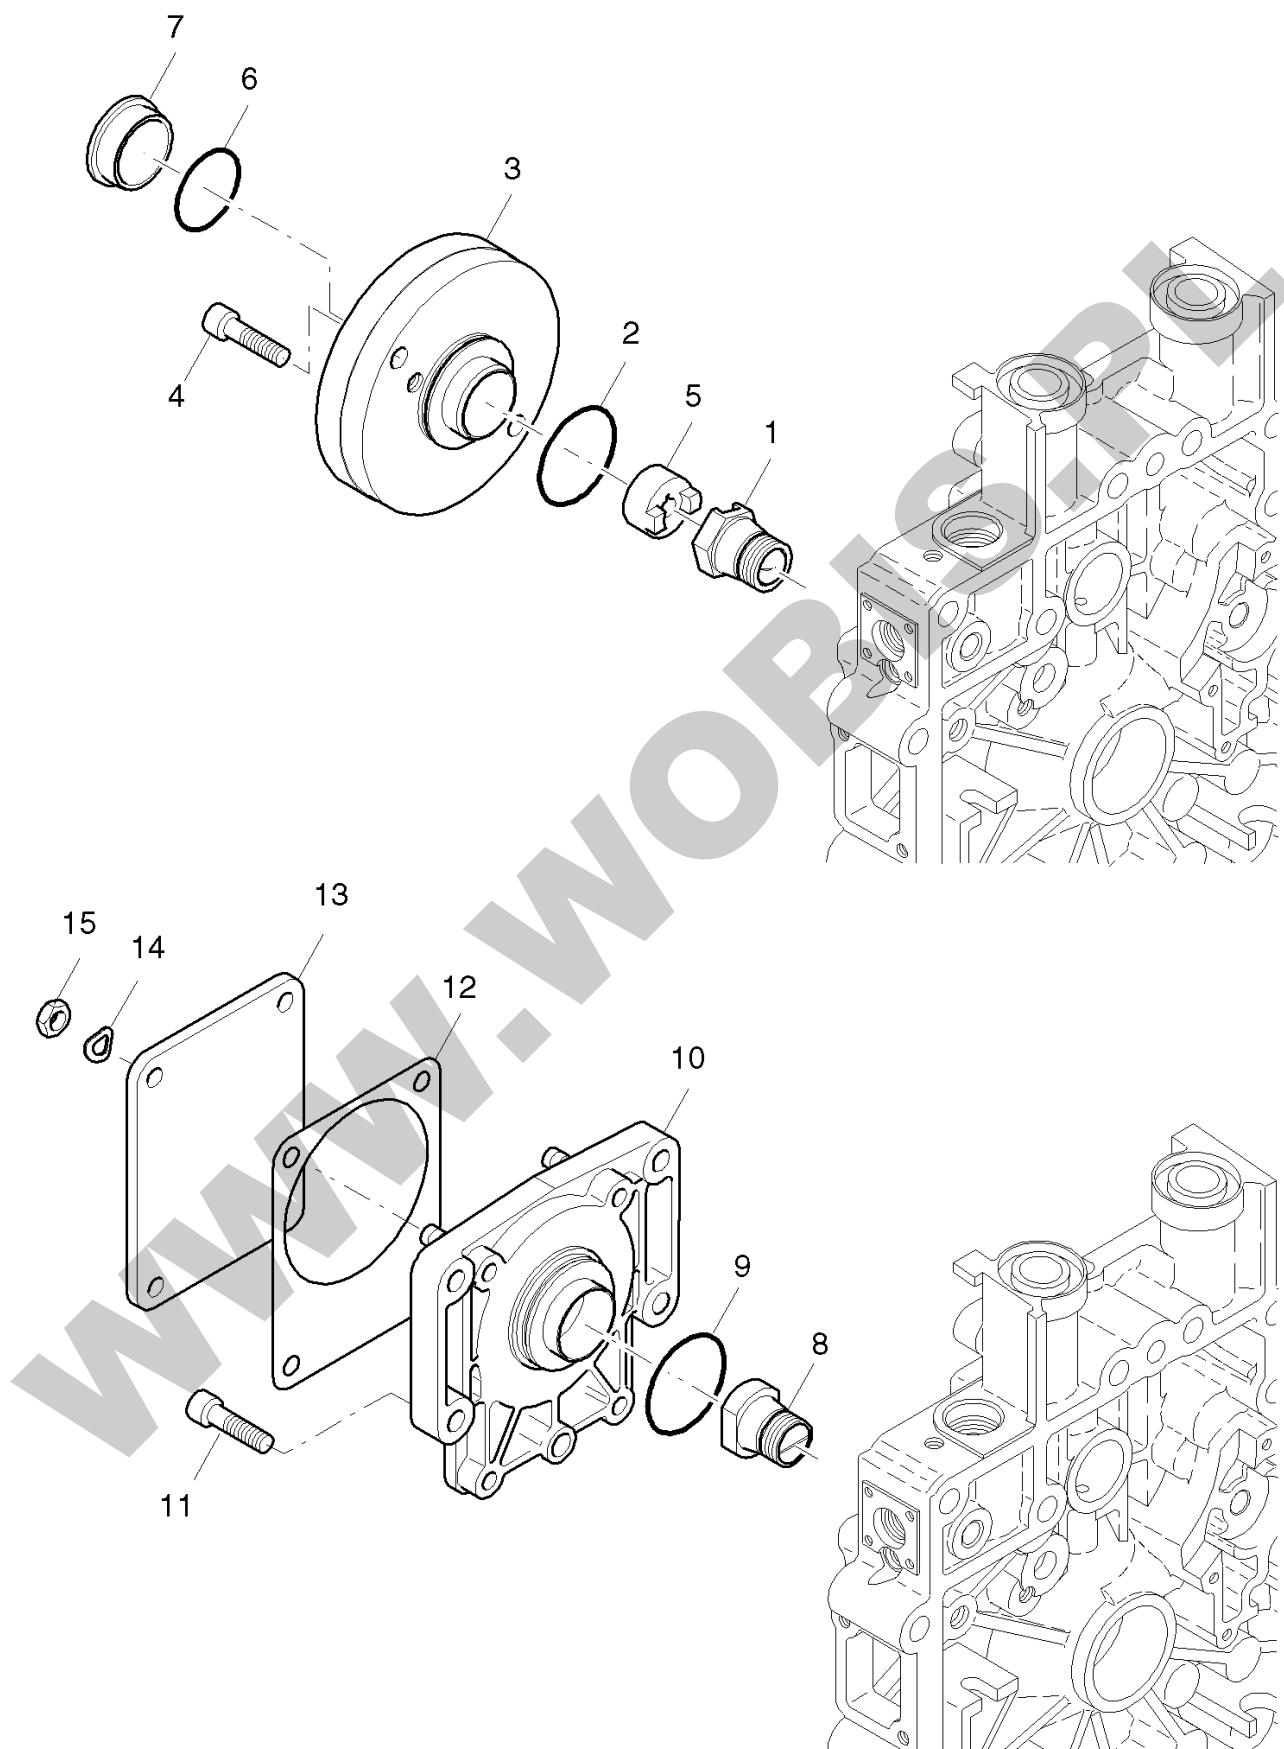

**ORYGINALNE CZĘŚCI ZAMIENNE SERWIS GWARANCYJNY I POGWARANCYJNY WYMIARY
SERWISOWE ORAZ KATALOGI CZĘŚCI ZAMIENNYCH NA STRONIE WWW.WOBIS.PL/SERWIS**

Pos.	Part no.	Description	Qty.	Notice	Add. notice	kg	EA	TA	DA	dDPW	List price
1	05141200	ADJUSTING SCREW	1	M 6		0,005	1	21	1		
2	50144400	HEXAGON NUT M 6	1	M 6 DIN 934 - 8 A3C		0,002	4	11	1		
3	50025000	HEXSCREW M 4X 10	1	M 4 x 10 DIN 933-8.8 A3C		0,002	4	21	1		
4	50483000	CABLE CLAMPG. 2,2MM	1	2,2 NR. 1120		0,002	4	21	1		
5	50427100	ALL.SCR. M 5X 25	1	M 5 x 25 DIN 912 - 8.8 A3C		0,005	4	11	1		
6	50216300	WASHER 5,3	2	5,3 DIN 125-St A3C		0,001	4	11	1		
7	05117700	LEVER	1			0,022	1	21	1		
8	50094300	HEXAGON NUT M 5	1	M 5 DIN 934-8 A3C		0,001	4	11	1		
9	50484600	PRESSURE SPRING	1	VD-179 E		0,002	4	21	1		
10	50483100	CABLE CLAMPG. 2,2MM	2	2,2 NR. 1450 part was replaced by 01647300		0,004	4	21	1		
11	50025000	HEXSCREW M 4X 10	1	M 4 x 10 DIN 933-8.8 A3C		0,002	4	21	1		
12	50248800	ALL.SCREW M 8X60	1	M 8 x 60 DIN 912 - 8.8 A3C		0,029	4	11	1		
13	50148100	FLAT WASHER 8,4	1	8,4 DIN 125-St A3C		0,002	4	11	1		
14	05117500	PLATE	1			0,027	1	21	1		
15	03520600	SPACER TUBE	1	9 x 14 x 20		0,014	1	21	1		
16	50328300	HEXAGON NUT VM6	1	VM 6 DIN 980-8 A3C		0,002	4	11	1		
17	50208500	SPRING WASHER 8	1	8 DIN 128 A3C		0,001	4	11	1		
18	05117600	CONSOLE	1			0,050	1	21	0		
19	50423900	CTR.SUNK SCR.M6X 20	1	M 6 x 20 DIN 7991-10.9 A3C		0,005	4	11	1		
20	50380800	CTR.SUNK SCR.M6X10	1	M 6 x 10 DIN 7991 -8.8 A3C		0,003	4	21	1		
21	03292900	SPACER TUBE	1	8,2 x 11 x 12		0,004	1	11	1