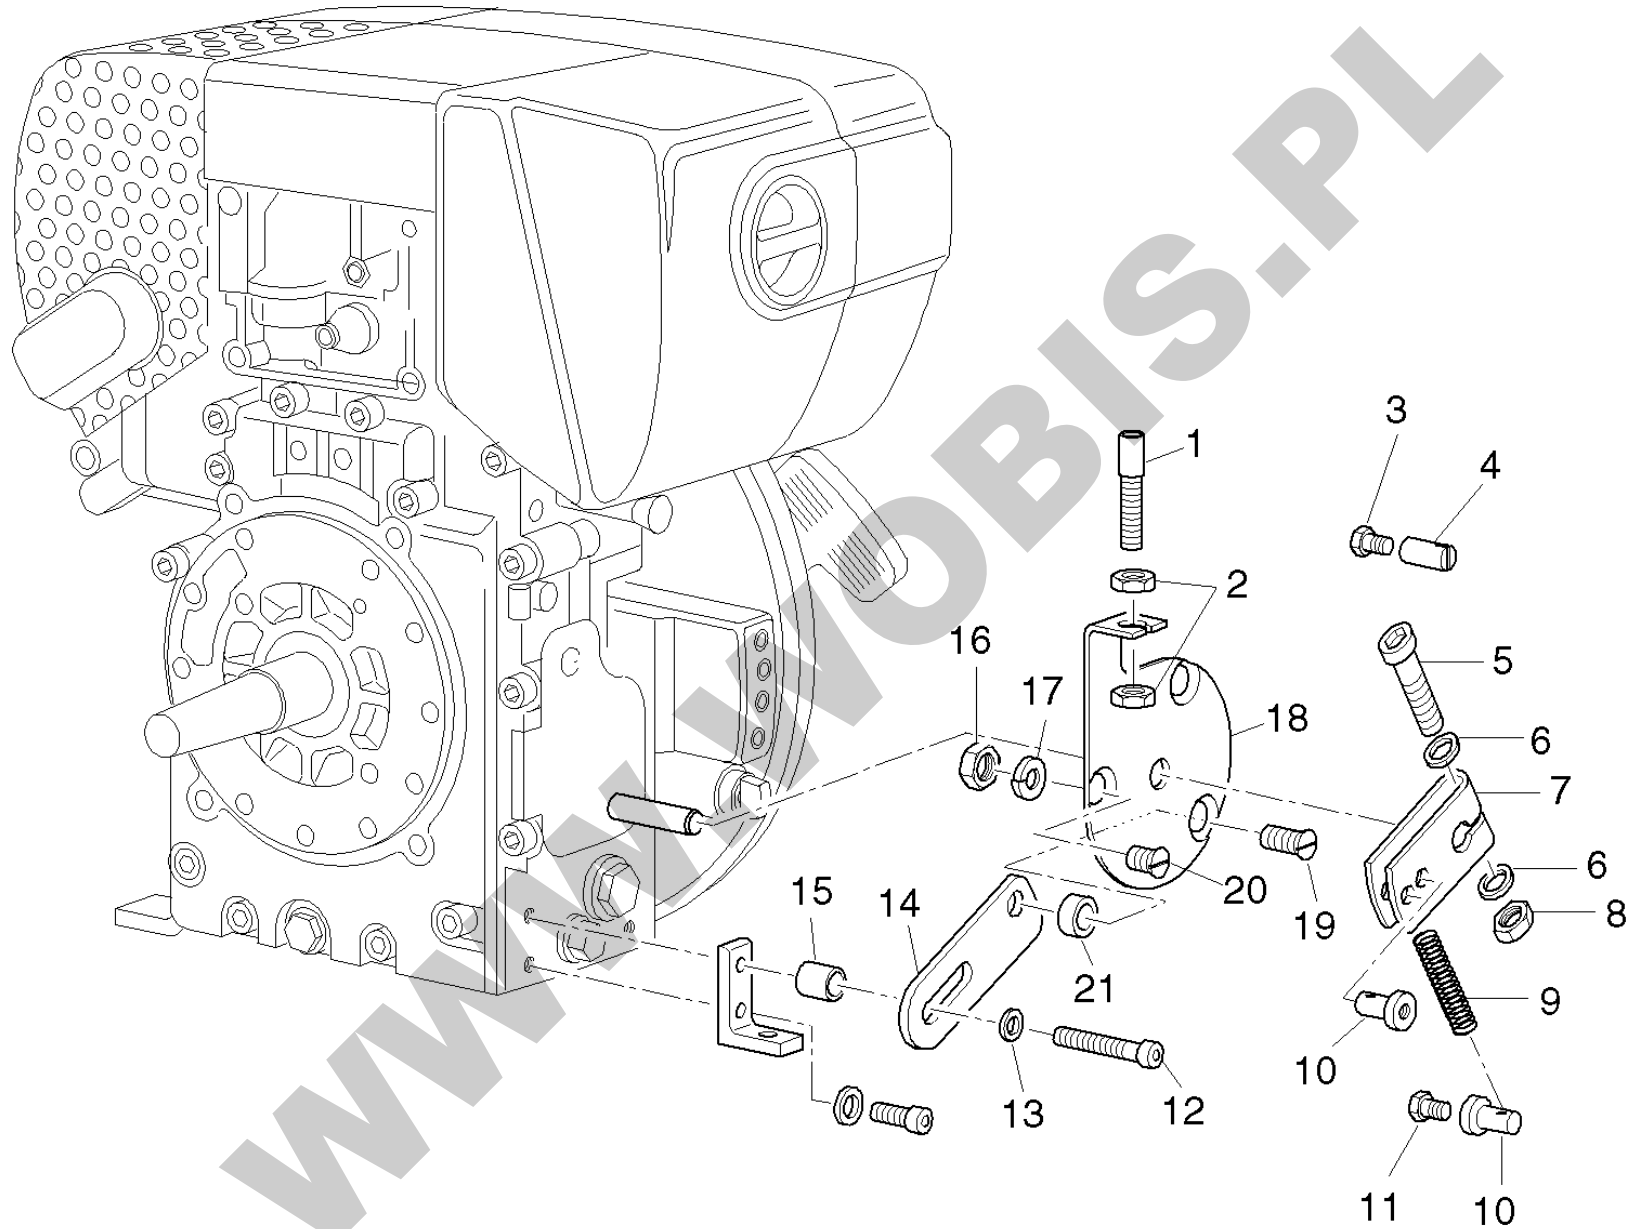

**ORYGINALNE CZĘŚCI ZAMIENNE SERWIS GWARANCYJNY I POGWARANCYJNY WYMIARY
SERWISOWE ORAZ KATALOGI CZĘŚCI ZAMIENNYCH NA STRONIE WWW.WOBIS.PL/SERWIS**

Pos.	Part no.	Description	Qty.	Notice	Add. notice	kg	EA	TA	DA	dDPW	List price
1	05141200	ADJUSTING SCREW	1	M 6		0,005	1	21	1		
2	50144400	HEXAGON NUT M 6	1	M 6 DIN 934 - 8 A3C		0,002	4	11	1		
3	50025000	HEXSCREW M 4X 10	1	M 4 x 10 DIN 933-8.8 A3C		0,002	4	21	1		
4	50483000	CABLE CLAMPG. 2,2MM	1	2,2 NR. 1120		0,002	4	21	1		
5	50427100	ALL.SCR. M 5X 25	1	M 5 x 25 DIN 912 - 8.8 A3C		0,005	4	11	1		
6	50216300	WASHER 5,3	2	5,3 DIN 125-St A3C		0,001	4	11	1		
7	05117700	LEVER	1			0,022	1	21	1		
8	50094300	HEXAGON NUT M 5	1	M 5 DIN 934-8 A3C		0,001	4	11	1		
9	50484600	PRESSURE SPRING	1	VD-179 E		0,002	4	21	1		
10	50483100	CABLE CLAMPG. 2,2MM	2	2,2 NR. 1450 part was replaced by 01647300		0,004	4	21	1		
11	50025000	HEXSCREW M 4X 10	1	M 4 x 10 DIN 933-8.8 A3C		0,002	4	21	1		
12	50248800	ALL.SCREW M 8X60	1	M 8 x 60 DIN 912 - 8.8 A3C		0,029	4	11	1		
13	50148100	FLAT WASHER 8,4	1	8,4 DIN 125-St A3C		0,002	4	11	1		
14	05117500	PLATE	1			0,027	1	21	1		
15	03520600	SPACER TUBE	1	9 x 14 x 20		0,014	1	21	1		
16	50328300	HEXAGON NUT VM6	1	VM 6 DIN 980-8 A3C		0,002	4	11	1		
17	50208500	SPRING WASHER 8	1	8 DIN 128 A3C		0,001	4	11	1		
18	05117600	CONSOLE	1			0,050	1	21	0		
19	50423900	CTR.SUNK SCR.M6X 20	1	M 6 x 20 DIN 7991-10.9 A3C		0,005	4	11	1		
20	50380800	CTR.SUNK SCR.M6X10	1	M 6 x 10 DIN 7991 -8.8 A3C		0,003	4	21	1		
21	03292900	SPACER TUBE	1	8,2 x 11 x 12		0,004	1	11	1