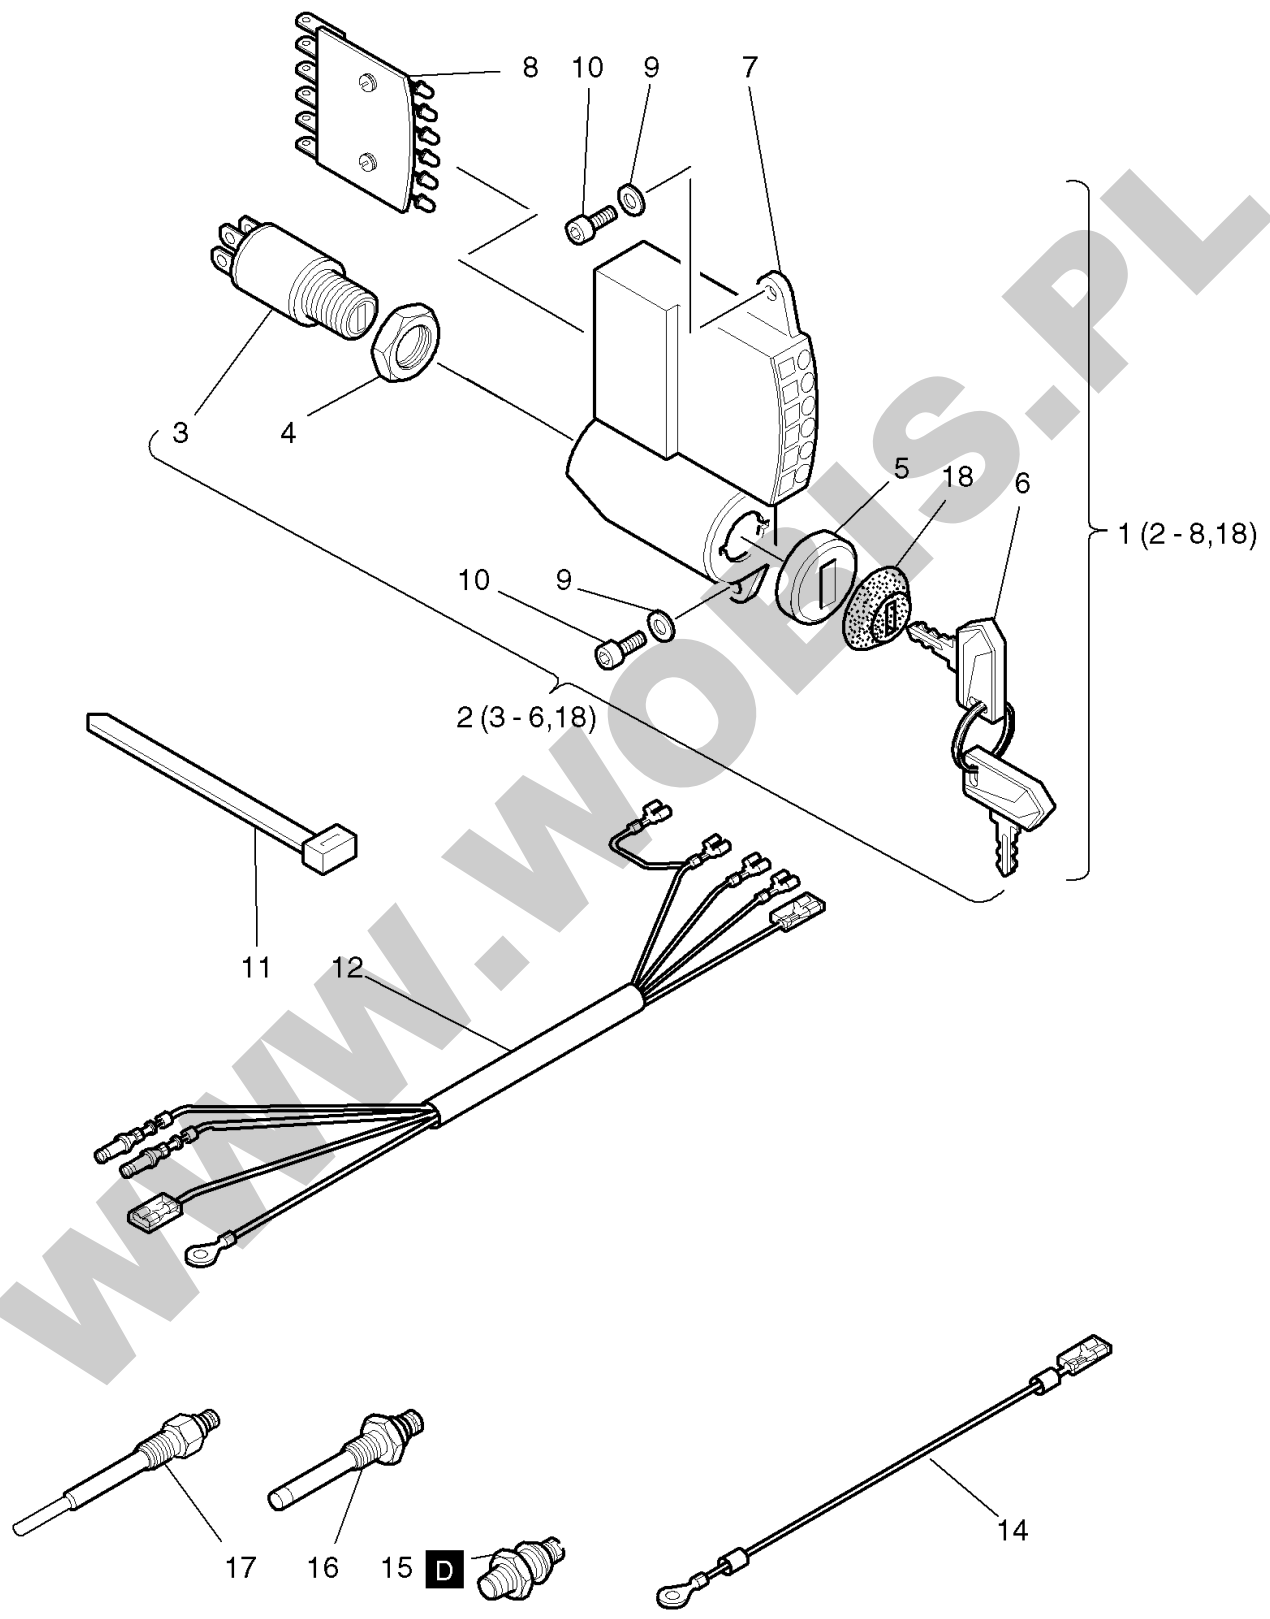

**ORYGINALNE CZĘŚCI ZAMIENNE SERWIS GWARANCYJNY I POGWARANCYJNY WYMIARY
SERWISOWE ORAZ KATALOGI CZĘŚCI ZAMIENNYCH NA STRONIE WWW.WOBIS.PL/SERWIS**

Pos.	Part no.	Description	Qty.	Notice	Add. notice	kg	EA	TA	DA	dDPW	List price
1	01560801	INSTRUMENT BOX	1	part was replaced by 01560802		0,000	0	21	7		
2	50384401	STARTING SWITCH	1			0,139	4	21	1		
3	_noorder	No single order	-								
4	_noorder	No single order	-								
5	_noorder	No single order	-								
6	50404900	SWITCH BOX KEY	1	Nr. 14644		0,012	4	21	1		
7	_noorder	No single order	-								
8	_noorder	No single order	-								
9	50144500	FLAT WASHER 6,4	2	6,4 DIN 125-St A3C		0,001	4	11	1		
10	50149100	ALLEN SCREW M 6X 12	2	M 6 x 12 DIN 912-8.8 A3C		0,005	4	11	1		
11	50358400	STRAP	2	200 x 4,8 mm SCHWARZ		0,001	4	11	1		
12	01542100	WIRING HARNESS	1	part was replaced by 01542101		0,000	0	21	7		
14	01546800	ELECTRIC WIRE	1	(0) Masse		0,008	1	21	1		
15	50469100	OIL PRESSURE SWITCH	1	0,3 - 0,6 OIL		0,031	4	21	1		
16	50268600	TEMP.SWITCH C-HD220	1	TEMP. 12-24V		0,016	4	21	1		
17	50449200	GLOW PLUG	1	12 V		0,023	4	21	0		
18	05126402	PROTECTION CAP	1			0,002	1	21	1		
D	50223300	LOCTITE 221	1	50 ML		0,077	4	12	0