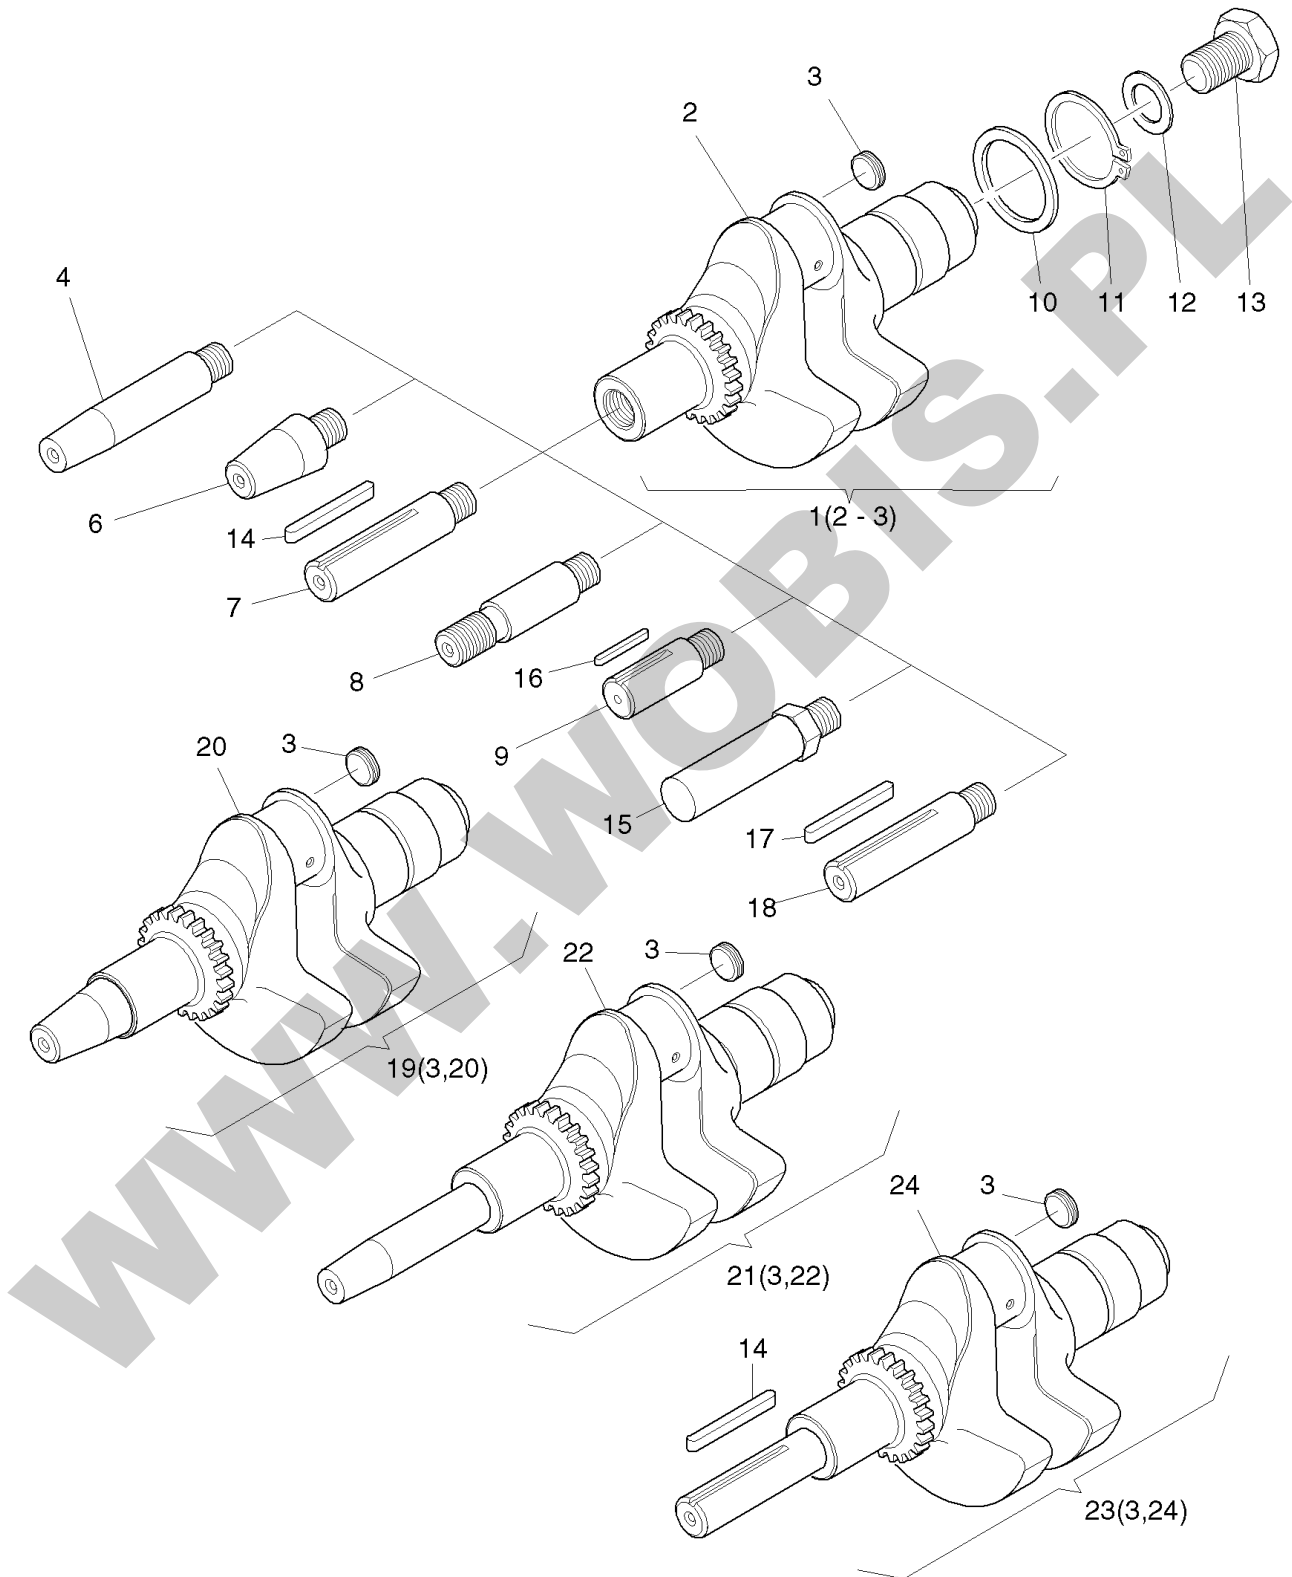

**ORYGINALNE CZĘŚCI ZAMIENNE SERWIS GWARANCYJNY I POGWARANCYJNY WYMIARY
SERWISOWE ORAZ KATALOGI CZĘŚCI ZAMIENNYCH NA STRONIE WWW.WOBIS.PL/SERWIS**

Pos.	Part no.	Description	Qty.	Notice	Add. notice	kg	EA	TA	DA	dDPW	List price
1	01334200	CRANKSHAFT NO.X	1	part was replaced by 01334201		4,020	0	11	7		
2	_noorder	No single order	-								
3	04125300	CLOSING PLUG 12MM	1	part was replaced by 50300801		0,001	0	11	7		
4	05127401	STUBSHAFT 4 SAE GEN	1	Nr. 4 SAE Generator \varnothing 7/8" part was replaced by 05127402		0,000	0	21	7		
6	05099700	STUBSHAFT TAP. NO.6	1	Nr. 6 ital. 23 keg., con. part was replaced by 05099701		0,000	0	21	7		
7	05127600	STUBSHAFT NO.2 CYL.	1	part was replaced by 05127620		0,377	0	21	7		
8	05127710	STUBSHAFT NO.1 1"	1	part was replaced by 05127720		0,000	0	21	7		
9	05127801	STUBSHAFT CYL. 25MM	1	\varnothing 25 zyl., cil.		0,292	0	21	7		
10	40065600	SUPPORTING DISC SS	1	45 x 55 x 3,0		0,016	4	11	1		
11	50021600	CIRCLIP 45X1,75	1	A 45 x 1,75 DIN 471		0,006	4	11	1		
12	04114201	DISC 18,5X37X5	1	18,5 x 37 x 5		0,031	1	11	1		
13	50443600	HEXSCREW M18X1,5X55	1	M 18 x 1,5 x 55 DIN 961 - 10.9		0,150	4	11	1		
14	05141600	FITTINGKEY 6,35X61	1	A 6,35 x 61		0,018	1	11	1		
15	05107301	STUBSHAFT HEXAGON	1	SW 27 mm, \varnothing 26,8 mm		0,000	0	21	7		
16	50473700	FITTINGKEY A 8X7X45	1	7 x 8 x 45 DIN 6885		0,018	4	21	4		
17	50463400	FITTINGKEY A 5X5X36	1	A 5 x 5 x 36 DIN 6885		0,006	4	21	4		
18	04152500	STUBSHAFT CIL. 22,2	1	\varnothing 22,2 zyl., cil. part was replaced by 04152501		0,000	0	21	7		
19	01333900	CRANKSHAFT NO.6	1	Nr. 6 ital. 23 keg., con. part was replaced by 01333901		4,030	0	11	7		
20	_noorder	No single order	-								
21	01329900	CRANKSHAFT	1	Nr. 4 SAE Generator \varnothing 7/8" part was replaced by 01329901		0,000	0	11	7		
22	_noorder	No single order	-								
23	01334100	CRANKSHAFT NO.2	1	Nr. 2 \varnothing 1" zyl., cil. part was replaced by 01334110		0,000	0	11	7		
24	_noorder	No single order	-								