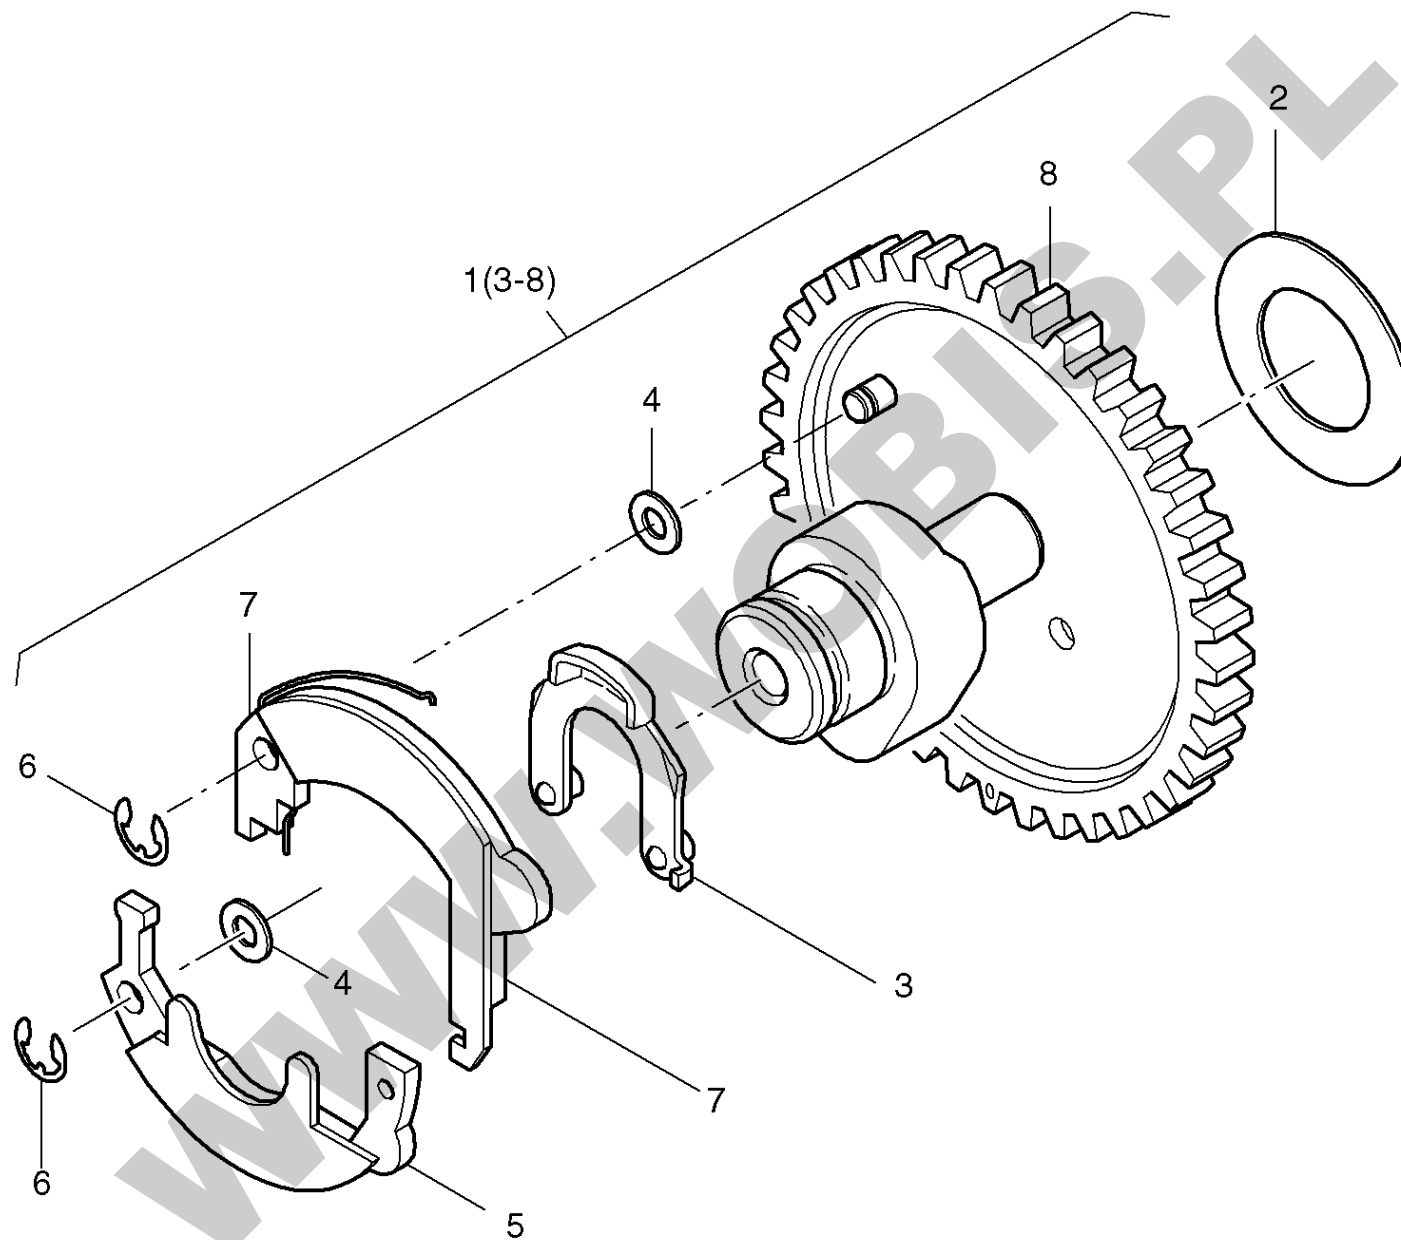

**ORYGINALNE CZĘŚCI ZAMIENNE SERWIS GWARANCYJNY I POGWARANCYJNY WYMIARY
SERWISOWE ORAZ KATALOGI CZĘŚCI ZAMIENNYCH NA STRONIE WWW.WOBIS.PL/SERWIS**

Pos.	Part no.	Description	Qty.	Notice	Add. notice	kg	EA	TA	DA	dDPW	List price
1	01334200	CRANKSHAFT NO.X	1	part was replaced by 01334201		4,020	0	11	7		
2	_noorder	No single order	-								
3	04125300	CLOSING PLUG 12MM	1	part was replaced by 50300801		0,001	0	11	7		
4	05127401	STUBSHAFT 4 SAE GEN	1	Nr. 4 SAE Generator \varnothing 7/8" part was replaced by 05127402		0,000	0	21	7		
6	05099700	STUBSHAFT TAP. NO.6	1	Nr. 6 ital. 23 keg., con. part was replaced by 05099701		0,000	0	21	7		
7	05127600	STUBSHAFT NO.2 CYL.	1	part was replaced by 05127620		0,377	0	21	7		
8	05127710	STUBSHAFT NO.1 1"	1	part was replaced by 05127720		0,000	0	21	7		
9	05127801	STUBSHAFT CYL. 25MM	1	\varnothing 25 zyl., cil.		0,292	0	21	7		
10	40065600	SUPPORTING DISC SS	1	45 x 55 x 3,0		0,016	4	11	1		
11	50021600	CIRCLIP 45X1,75	1	A 45 x 1,75 DIN 471		0,006	4	11	1		
12	04114201	DISC 18,5X37X5	1	18,5 x 37 x 5		0,031	1	11	1		
13	50443600	HEXSCREW M18X1,5X55	1	M 18 x 1,5 x 55 DIN 961 - 10.9		0,150	4	11	1		
14	05141600	FITTINGKEY 6,35X61	1	A 6,35 x 61		0,018	1	11	1		
15	05107301	STUBSHAFT HEXAGON	1	SW 27 mm, \varnothing 26,8 mm		0,000	0	21	7		
16	50473700	FITTINGKEY A 8X7X45	1	7 x 8 x 45 DIN 6885		0,018	4	21	4		
17	50463400	FITTINGKEY A 5X5X36	1	A 5 x 5 x 36 DIN 6885		0,006	4	21	4		
18	04152500	STUBSHAFT CIL. 22,2	1	\varnothing 22,2 zyl., cil. part was replaced by 04152501		0,000	0	21	7		
19	01333900	CRANKSHAFT NO.6	1	Nr. 6 ital. 23 keg., con. part was replaced by 01333901		4,030	0	11	7		
20	_noorder	No single order	-								
21	01329900	CRANKSHAFT	1	Nr. 4 SAE Generator \varnothing 7/8" part was replaced by 01329901		0,000	0	11	7		
22	_noorder	No single order	-								
23	01334100	CRANKSHAFT NO.2	1	Nr. 2 \varnothing 1" zyl., cil. part was replaced by 01334110		0,000	0	11	7		
24	_noorder	No single order	-								