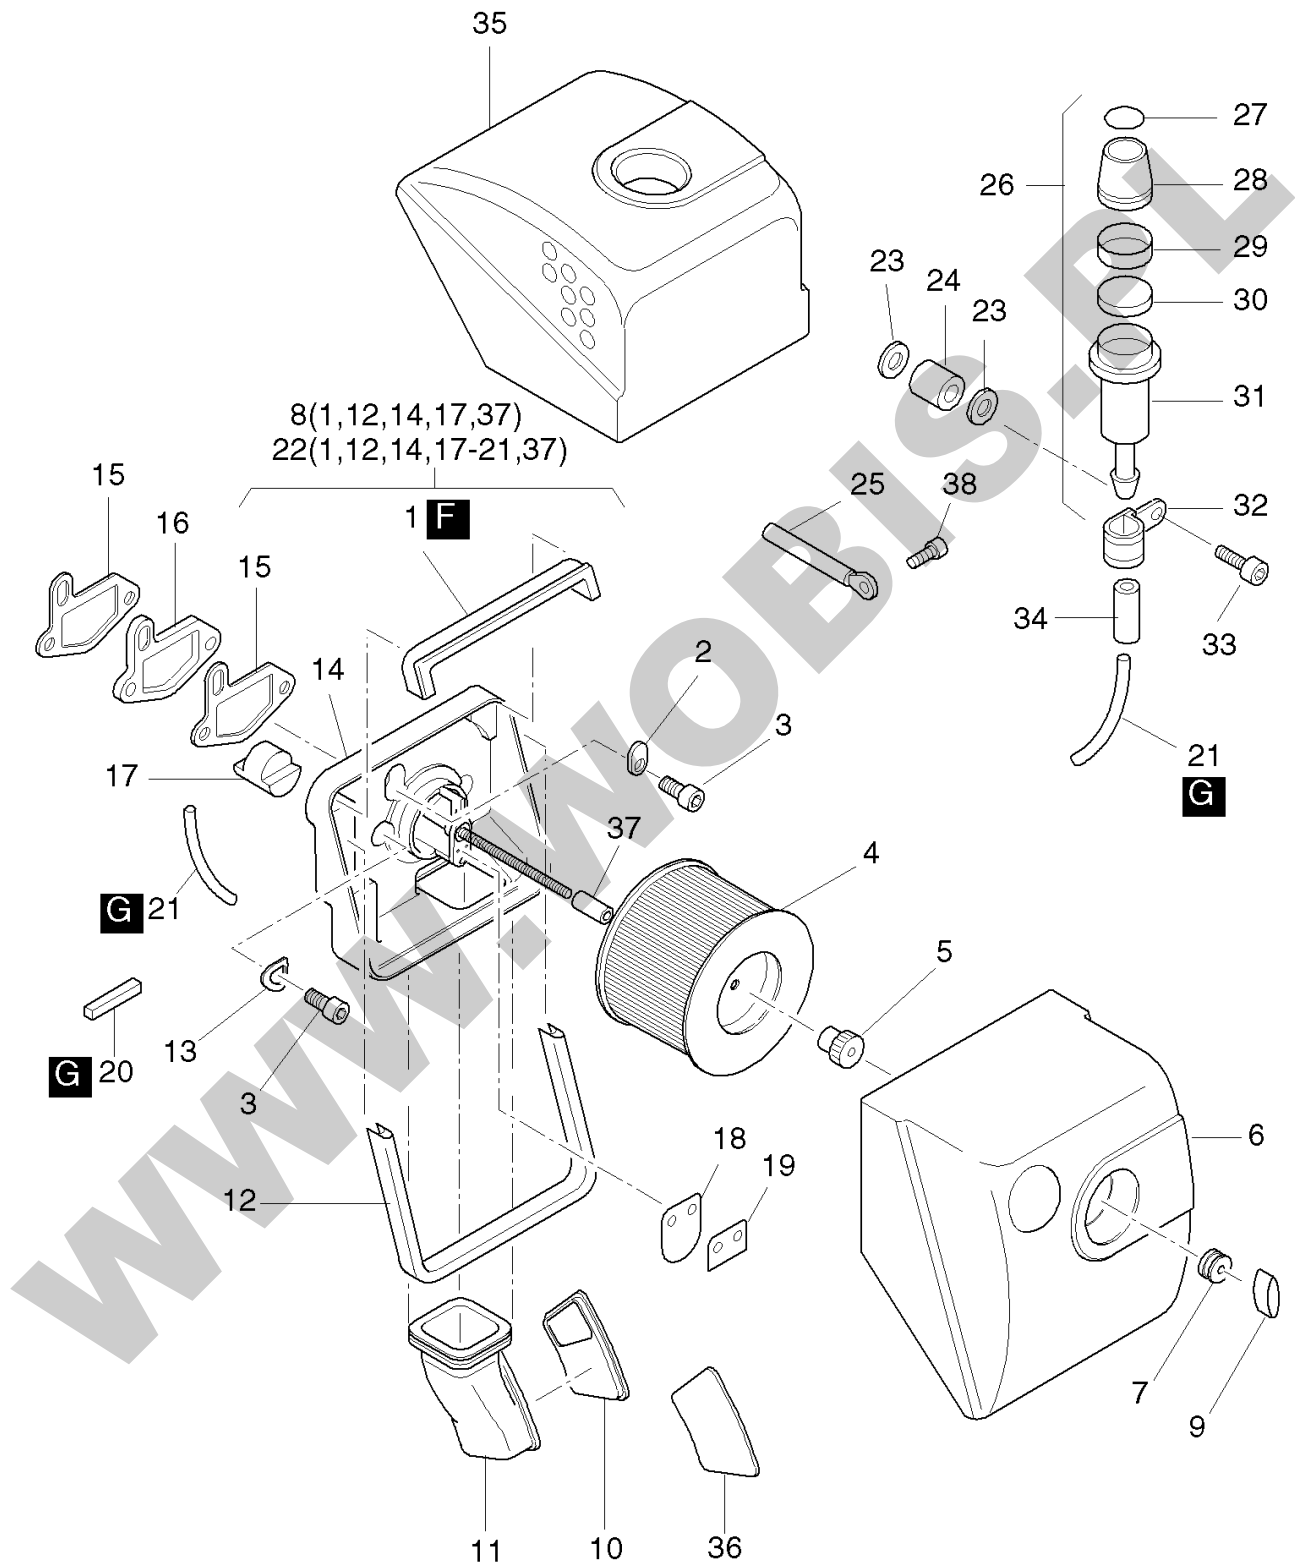

**ORYGINALNE CZĘŚCI ZAMIENNE SERWIS GWARANCYJNY I POGWARANCYJNY WYMIARY
SERWISOWE ORAZ KATALOGI CZĘŚCI ZAMIENNYCH NA STRONIE WWW.WOBIS.PL/SERWIS**

Pos.	Part no.	Description	Qty.	Notice	Add. notice	kg	EA	TA	DA	dDPW	List price
1	05107600	SEALING STRIP	1			0,019	1	21	3		
2	05056400	WASHER	1			0,003	1	21	1		
3	50171500	ALL.SCR.M 8X 25	3	M 8 x 25 DIN 912-8.8 A3C		0,015	4	11	1		
4	50426000	AIRFILTER ELEMENT	1			0,102	4	21	1		
5	50454300	KNURLED NUT M 6	1	M 6		0,002	4	21	1		
6	05107500	COVER F. AIRFILTER	1	part was replaced by 05107501		0,000	0	21	7		
7	50435800	RUBBER SLEEVE	1			0,002	4	21	1		
8	01607900	AIRFILTER HOUSING	1	part was replaced by 01607901		0,457	0	21	7		
9	50452200	WING NUT M6	1	M 6		0,011	4	21	1		
10	04116600	COVER F.RUBB.INSERT	1			0,019	1	21	1		
11	04116501	RUBBER INSERT	1			0,090	1	11	1		
12	05056100	SEALING STRIP 365MM	1	365 mm		0,032	1	21	3		
13	50095100	SPRING WASHER A 8	2	A 8 DIN 137 A3C		0,001	4	11	1		
14	01515100	AIRFILTER HOUSING	1	part was replaced by 01607901		0,465	0	21	7		
15	05056300	GASKET AIR FILTER	2			0,001	1	21	1		
16	05088300	INSULATING FLANGE	1			0,008	1	21	1		
17	05098100	PLUG	1			0,003	1	21	1		
18	05147100	VALVE PLATE	1	(schwarz, black, noir)		0,001	1	21	1		
19	05147200	VALVE PLATE	1	(rot, red, rouge)		0,001	1	21	1		
20	05175000	SEALING STRIP	1	14 x 9 x 30		0,003	1	21	1		
21	05044610	HOSE 2X4 X 135	1	2 x 4 x 135		0,004	1	21	1		
22	01668800	AIRFILTER HOUSING	1			0,470	9	21	0		
23	50380500	TOOTH.LOCK WASH.J 6	2	J 6,4 DIN 6797-A3C		0,001	4	11	1		
24	04139000	SPAC.TUBE 6,5X12X18	1	6,5 x 12 x 18		0,004	1	11	1		
25	05001200	CLIP	1			0,005	1	21	1		
26	01499801	MAINT.INDICATOR	1			0,026	1	21	1		
27	05044501	INDIC. PLATE	1			0,001	1	21	1		
28	05043601	RUBBER CAP	1			0,002	1	21	1		
29	05045600	SIGNAL RING	1	(grün, green, vert, verde)		0,001	1	21	1		
30	05137200	FILTER	1	Filter, Filtre, Filtro ø 20 mm		0,001	1	21	1