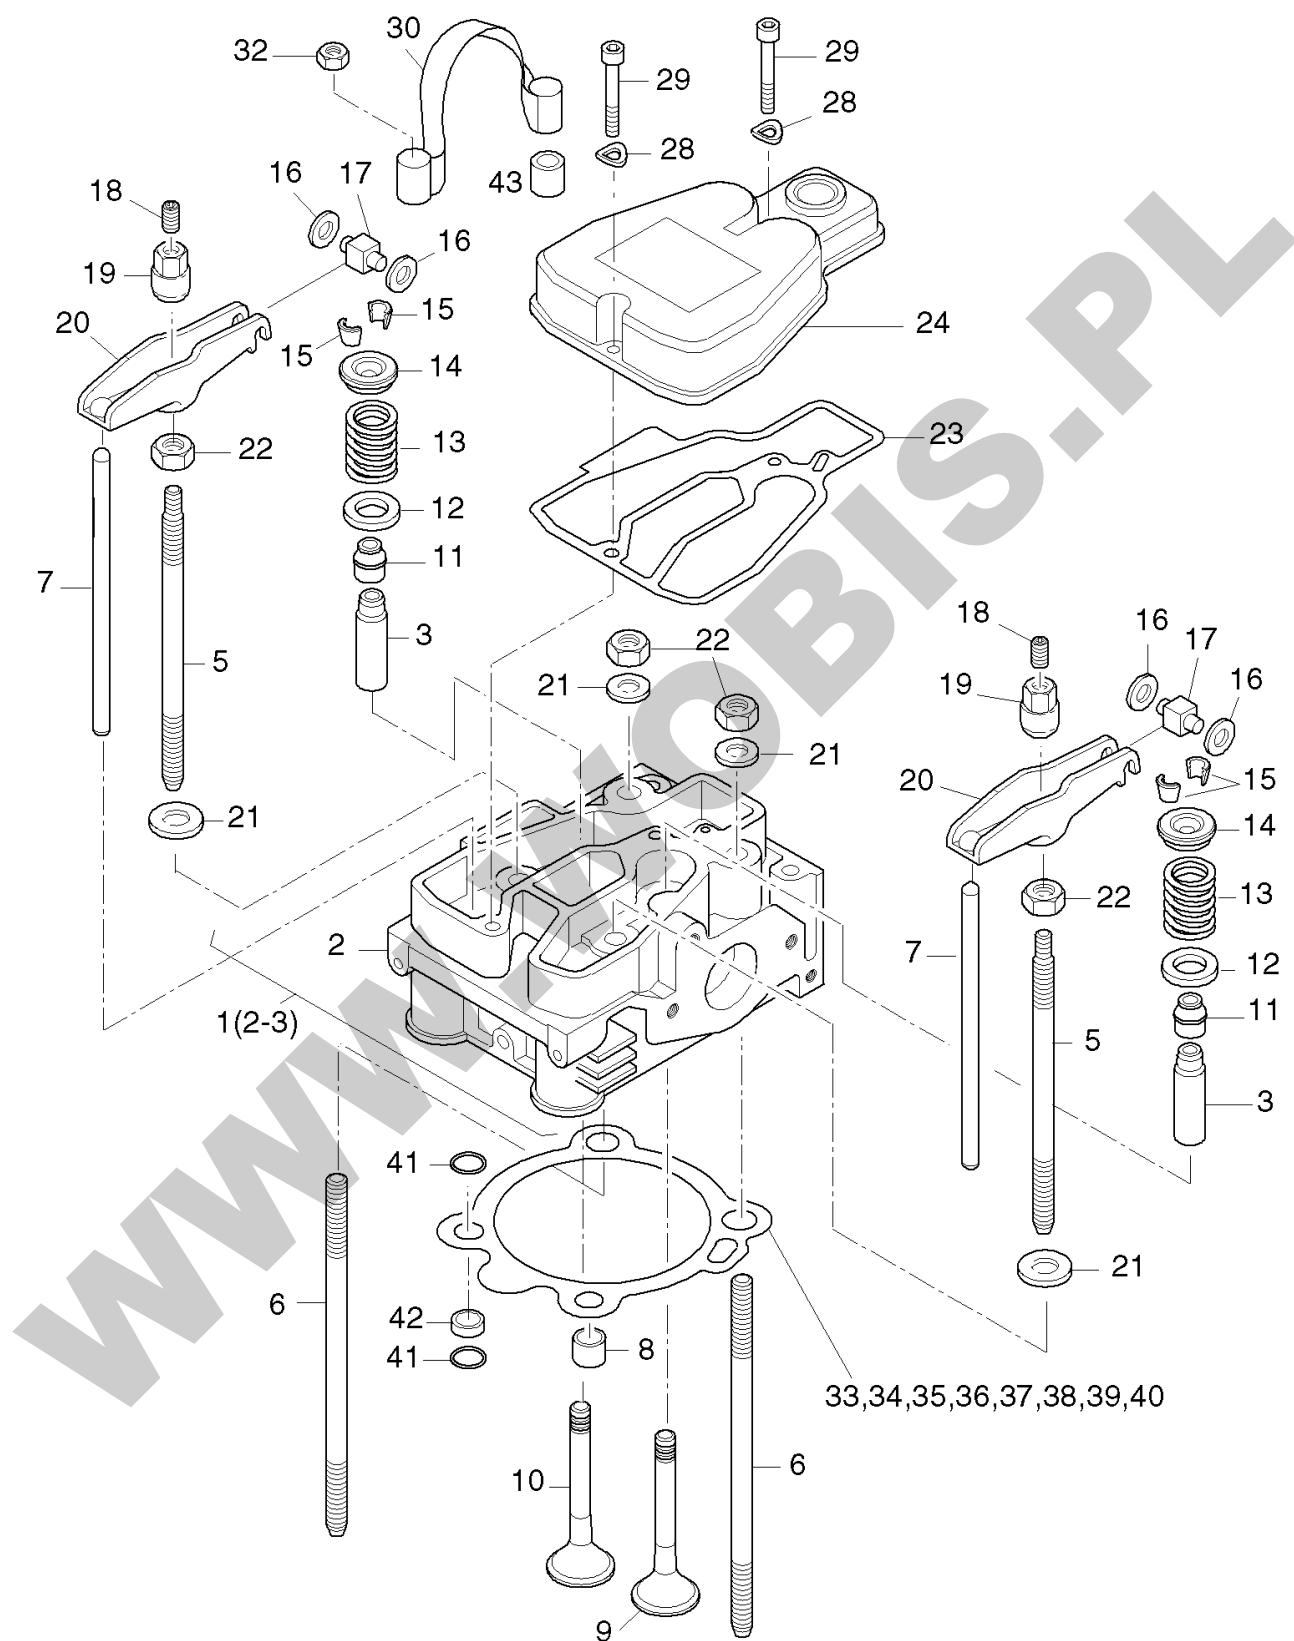

**ORYGINALNE CZĘŚCI ZAMIENNE SERWIS GWARANCYJNY I POGWARANCYJNY WYMIARY
SERWISOWE ORAZ KATALOGI CZĘŚCI ZAMIENNYCH NA STRONIE WWW.WOBIS.PL/SERWIS**

Pos.	Part no.	Description	Qty.	Notice	Add. notice	kg	EA	TA	DA	dDPW	List price
1	01529810	CYLINDER HEAD	1			1,900	1	11	0		
2	_noorder	No single order	-								
3	05129500	VALVE GUIDE	2			0,015	4	12	1		
5	05097500	STUD CYL.HEAD 141MM	2	141 mm (M 10 - M 8)		0,065	1	11	1		
6	05097400	STUD CYL.HEAD 148MM	2	148 mm (M 10)		0,071	1	11	1		
7	05098900	PUSHROD	2	174,8 mm		0,032	1	11	1		
8	_nopart	Not in this engine	-								
9	05093000	VALVE INLET	1			0,055	4	11	1		
10	05093100	VALVE EXHAUST	1			0,039	4	11	1		
11	50425800	VALVE STEM SEAL CAP	2			0,001	4	11	1		
12	04093700	WASHER	2			0,003	1	11	1		
13	04113500	VALVE SPRING	2			0,017	1	11	1		
14	04093800	SPRING PLATE	2			0,009	1	11	1		
15	50425700	COLLET	2			0,001	4	11	1		
16	50445100	SUPP.DISK 6X12X1,2	4	6 x 12 x 1,2 DIN 988		0,008	4	11	1		
17	05091101	SLIDER	2			0,005	1	11	1		
18	50513100	GRUB SCREW M 8X10	2	M 8 x 10 DIN 916 - 45 H		0,002	4	11	1		
19	05054700	NUT F. ROCKERARM	2			0,012	1	11	1		
20	05098201	ROCKER	2	part was replaced by 05098202		0,066	0	11	7		
21	05099300	WASHER 10,1 X24X 3	4	10,1 x 24 x 3		0,008	1	11	1		
22	50396600	HEXAGON NUT M 10	4	M 10 DIN 934-10 A3C		0,010	4	11	1		
23	05093301	GASKET ZYL.HEAD COV	1			0,005	1	11	1		
24	05092710	COVER F.CYL.HEAD	1			0,283	1	11	1		
28	50081200	SPRING WASHER A 6	2	A 6 DIN 137 - A3C		0,001	4	11	1		
29	50374900	ALL.SCR.M 6X35	2	M 6 x 35 DIN 912-8.8 A3C		0,010	4	11	1		
30	04117701	LIFTING STRAP	1			0,005	1	11	1		
32	50453200	HEXAGON NUT M10	2			0,010	9	11	0		
33	05096301	GASK.F.CYL.HEAD 0,3	0... 1	0,3 mm		0,009	1	11	1		
34	05096401	GASK.F.CYL.HEAD 0,4	0... 1	0,4 mm		0,012	1	11	1		
35	05096501	GASK.F.CYL.HEAD 0,5	0... 1	0,5 mm		0,014	1	11	1	d1