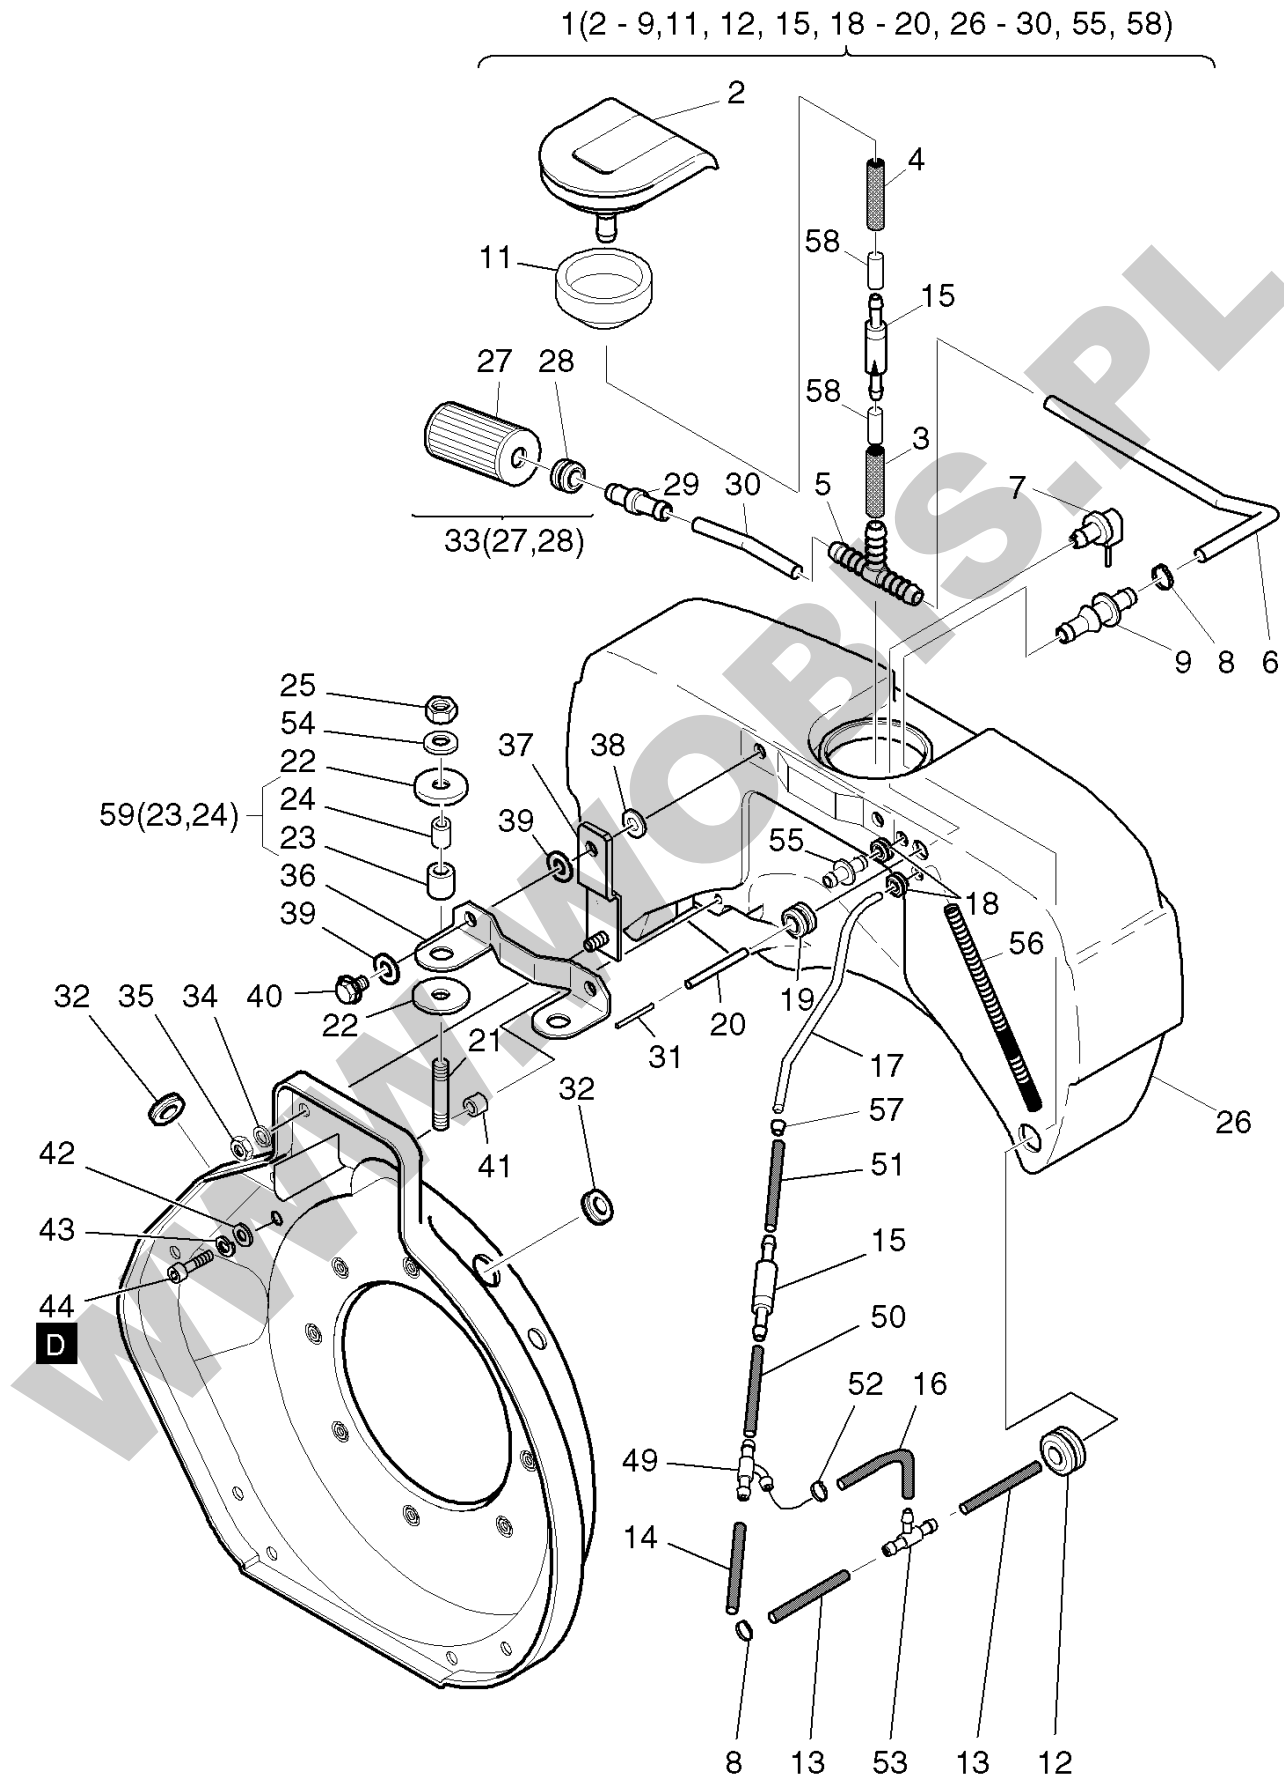

**ORYGINALNE CZĘŚCI ZAMIENNE SERWIS GWARANCYJNY I POGWARANCYJNY WYMIARY
SERWISOWE ORAZ KATALOGI CZĘŚCI ZAMIENNYCH NA STRONIE WWW.WOBIS.PL/SERWIS**

Pos.	Part no.	Description	Qty.	Notice	Add. notice	kg	EA	TA	DA	dDPW	List price
1	01588610	FUEL TANK 5L 1B30	1			1,503	1	21	0		
2	01535302	CAP F. FUEL TANK	1	kpl. cpl.		0,100	1	21	1		
3	05182400	FUEL PIPE	1			0,007	1	21	0		
4	05182300	FUEL PIPE	1			0,004	1	21	0		
5	50440600	HOSE NIPPLE T	1			0,004	4	21	1		
6	05137000	FUEL PIPE 7,0X 220	1			0,016	1	21	0		
7	01534900	FUEL VENT. VALVE	1			0,004	1	21	1		
8	50441100	HOSE CLIP	2	11,8-505R		0,003	4	21	1		
9	05084000	CONNECTING NIPPLE	1			0,006	9	21	0		
11	05086401	GASKET F. FUEL CAP	1			0,028	1	21	1		
12	50440800	RUBBER SLEEVE	1			0,004	4	21	1		
13	05123100	FUEL HOSE 7 / 70	1	7 x 70		0,005	1	21	1		
14	05085300	FUEL HOSE 3,5X 45	1	3,5 x 45		0,004	1	21	1		
15	01534600	FUEL VENTG.VALVE	2	part was replaced by 01534601		0,003	0	21	7		
16	03673300	FUEL HOSE 5,0X 170	1	5 x 170		0,011	9	21	0		
17	05122210	FUEL PIPE	1			0,013	9	21	0		
18	05130400	RUBBER SLEEVE	2			0,001	1	21	1		
19	50440900	RUBBER SLEEVE	1			0,001	9	21	0		
20	05085600	BREATH. HOSE 1X3X85	1	1 x 3 x 85		0,002	1	21	1		
21	50231900	STUD M 8X 25	2	M 8 x 25 DIN 835-8.8 A3C		0,012	4	11	1		
22	05109810	DISC 8,20X22X2	4	8,2 x 22 x 2		0,001	1	21	1		
23	05086810	RUBBER SHELL	2			0,004	1	21	1		
24	05122800	INSULATING SLEEVE	2			0,001	1	21	1		
25	40028400	HEX.NUT M 8	2	VM 8 DIN 980-8 C3A		0,008	4	11	1		
26	_noorder	No single order	-								
27	_noorder	No single order	-								
28	50440901	RUBBER SLEEVE	1			0,001	4	21	1		
29	05084401	CONNECTING NIPPLE	1			0,010	1	21	1		
30	05136900	FUEL PIPE 7,0X 80	1			0,006	1	21	0		
31	05085500	TUBE 2X0,3X 16	1	2 x 0,3 x 16		0,001	1	21	1