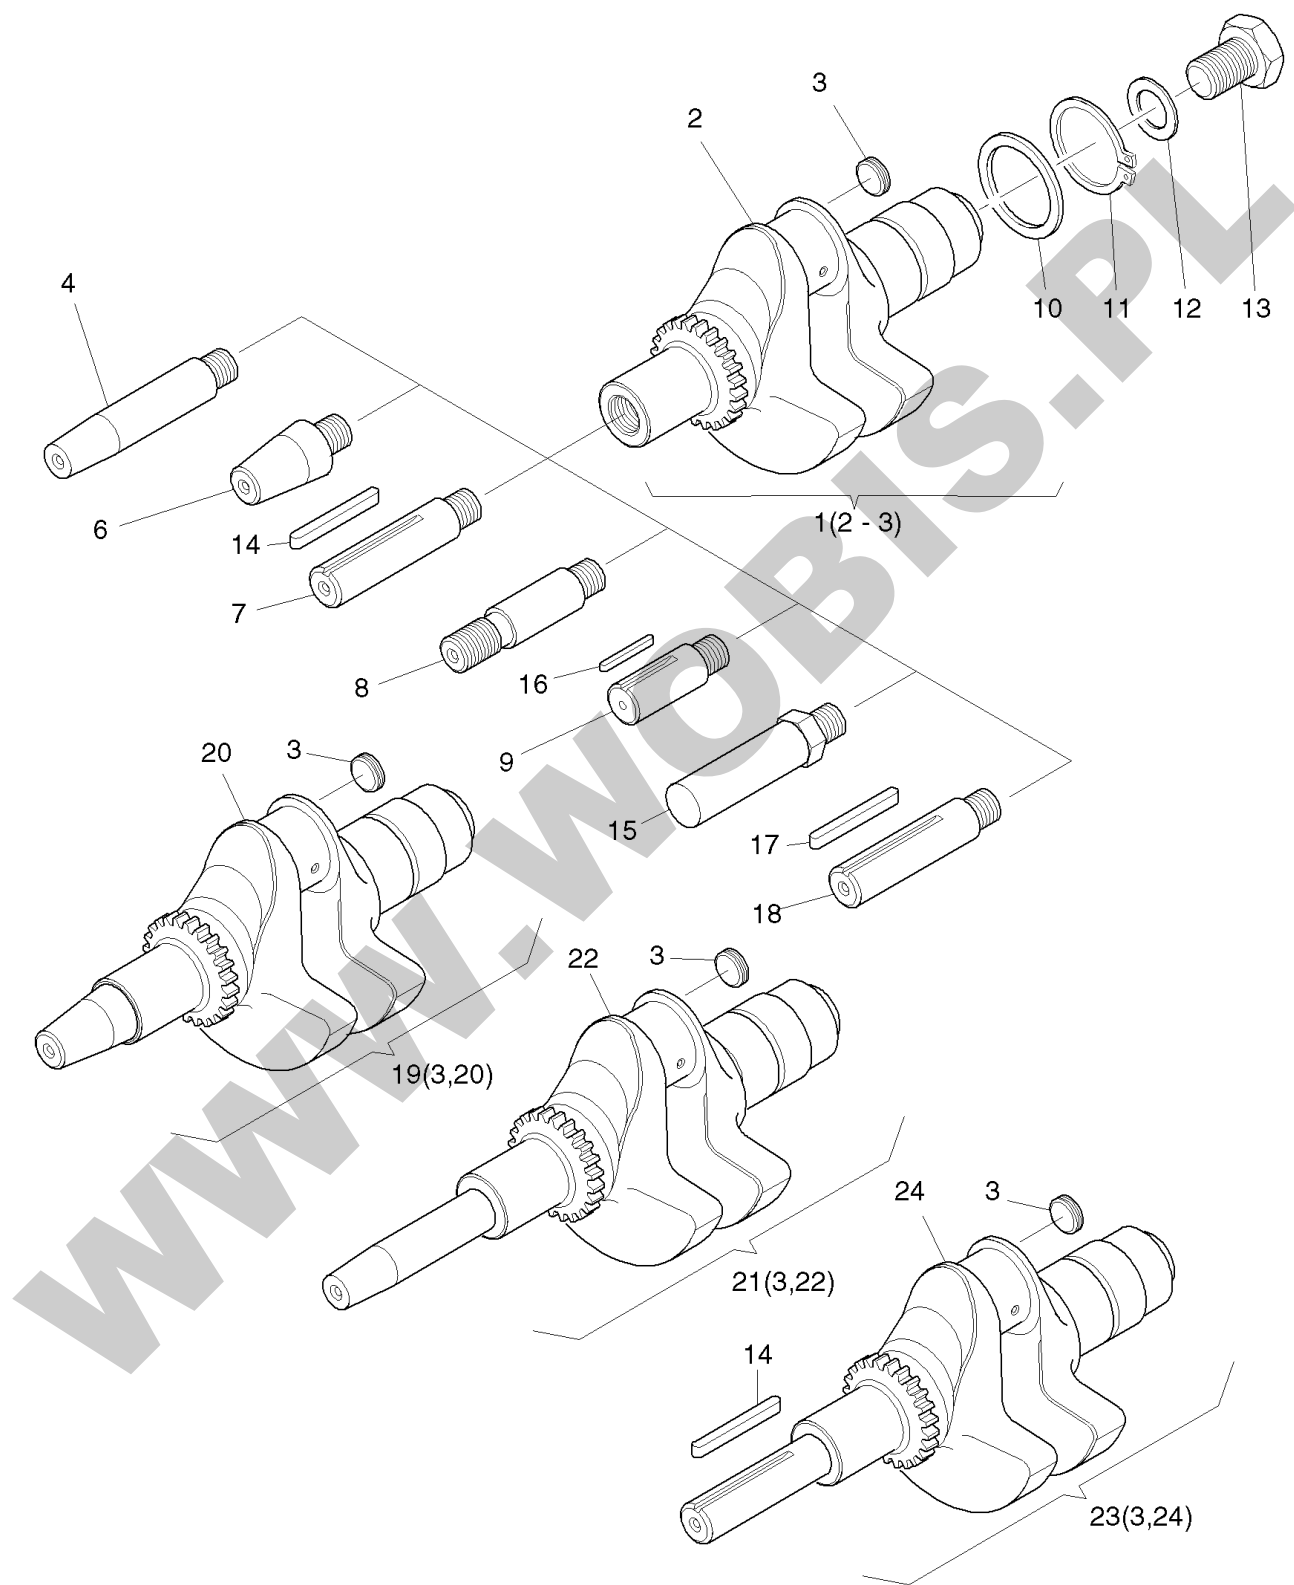

**ORYGINALNE CZĘŚCI ZAMIENNE SERWIS GWARANCYJNY I POGWARANCYJNY WYMIARY  
SERWISOWE ORAZ KATALOGI CZĘŚCI ZAMIENNYCH NA STRONIE WWW.WOBIS.PL/SERWIS**

Pos.	Part no.	Description	Qty.	Notice	Add. notice	kg	EA	TA	DA	dDPW	List price
1	01334200	CRANKSHAFT NO.X	1	part was replaced by 01334201		4,020	0	11	7		
2	_noorder	No single order	-								
3	04125300	CLOSING PLUG 12MM	1	part was replaced by 50300801		0,001	0	11	7		
4	05127401	STUBSHAFT 4 SAE GEN	1	Nr. 4 SAE Generator $\varnothing$ 7/8" part was replaced by 05127402		0,000	0	21	7		
6	05099700	STUBSHAFT TAP. NO.6	1	Nr. 6 ital. 23 keg., con. part was replaced by 05099701		0,000	0	21	7		
7	05127600	STUBSHAFT NO.2 CYL.	1	part was replaced by 05127620		0,377	0	21	7		
8	05127710	STUBSHAFT NO.1 1"	1	part was replaced by 05127720		0,000	0	21	7		
9	05127801	STUBSHAFT CYL. 25MM	1	$\varnothing$ 25 zyl., cil.		0,292	0	21	7		
10	40065600	SUPPORTING DISC SS	1	45 x 55 x 3,0		0,016	4	11	1		
11	50021600	CIRCLIP 45X1,75	1	A 45 x 1,75 DIN 471		0,006	4	11	1		
12	04114201	DISC 18,5X37X5	1	18,5 x 37 x 5		0,031	1	11	1		
13	50443600	HEXSCREW M18X1,5X55	1	M 18 x 1,5 x 55 DIN 961 - 10.9		0,150	4	11	1		
14	05141600	FITTINGKEY 6,35X61	1	A 6,35 x 61		0,018	1	11	1		
15	05107301	STUBSHAFT HEXAGON	1	SW 27 mm, $\varnothing$ 26,8 mm		0,000	0	21	7		
16	50473700	FITTINGKEY A 8X7X45	1	7 x 8 x 45 DIN 6885		0,018	4	21	4		
17	50463400	FITTINGKEY A 5X5X36	1	A 5 x 5 x 36 DIN 6885		0,006	4	21	4		
18	04152500	STUBSHAFT CIL. 22,2	1	$\varnothing$ 22,2 zyl., cil. part was replaced by 04152501		0,000	0	21	7		
19	01333900	CRANKSHAFT NO.6	1	Nr. 6 ital. 23 keg., con. part was replaced by 01333901		4,030	0	11	7		
20	_noorder	No single order	-								
21	01329900	CRANKSHAFT	1	Nr. 4 SAE Generator $\varnothing$ 7/8" part was replaced by 01329901		0,000	0	11	7		
22	_noorder	No single order	-								
23	01334100	CRANKSHAFT NO.2	1	Nr. 2 $\varnothing$ 1" zyl., cil. part was replaced by 01334110		0,000	0	11	7		
24	_noorder	No single order	-								