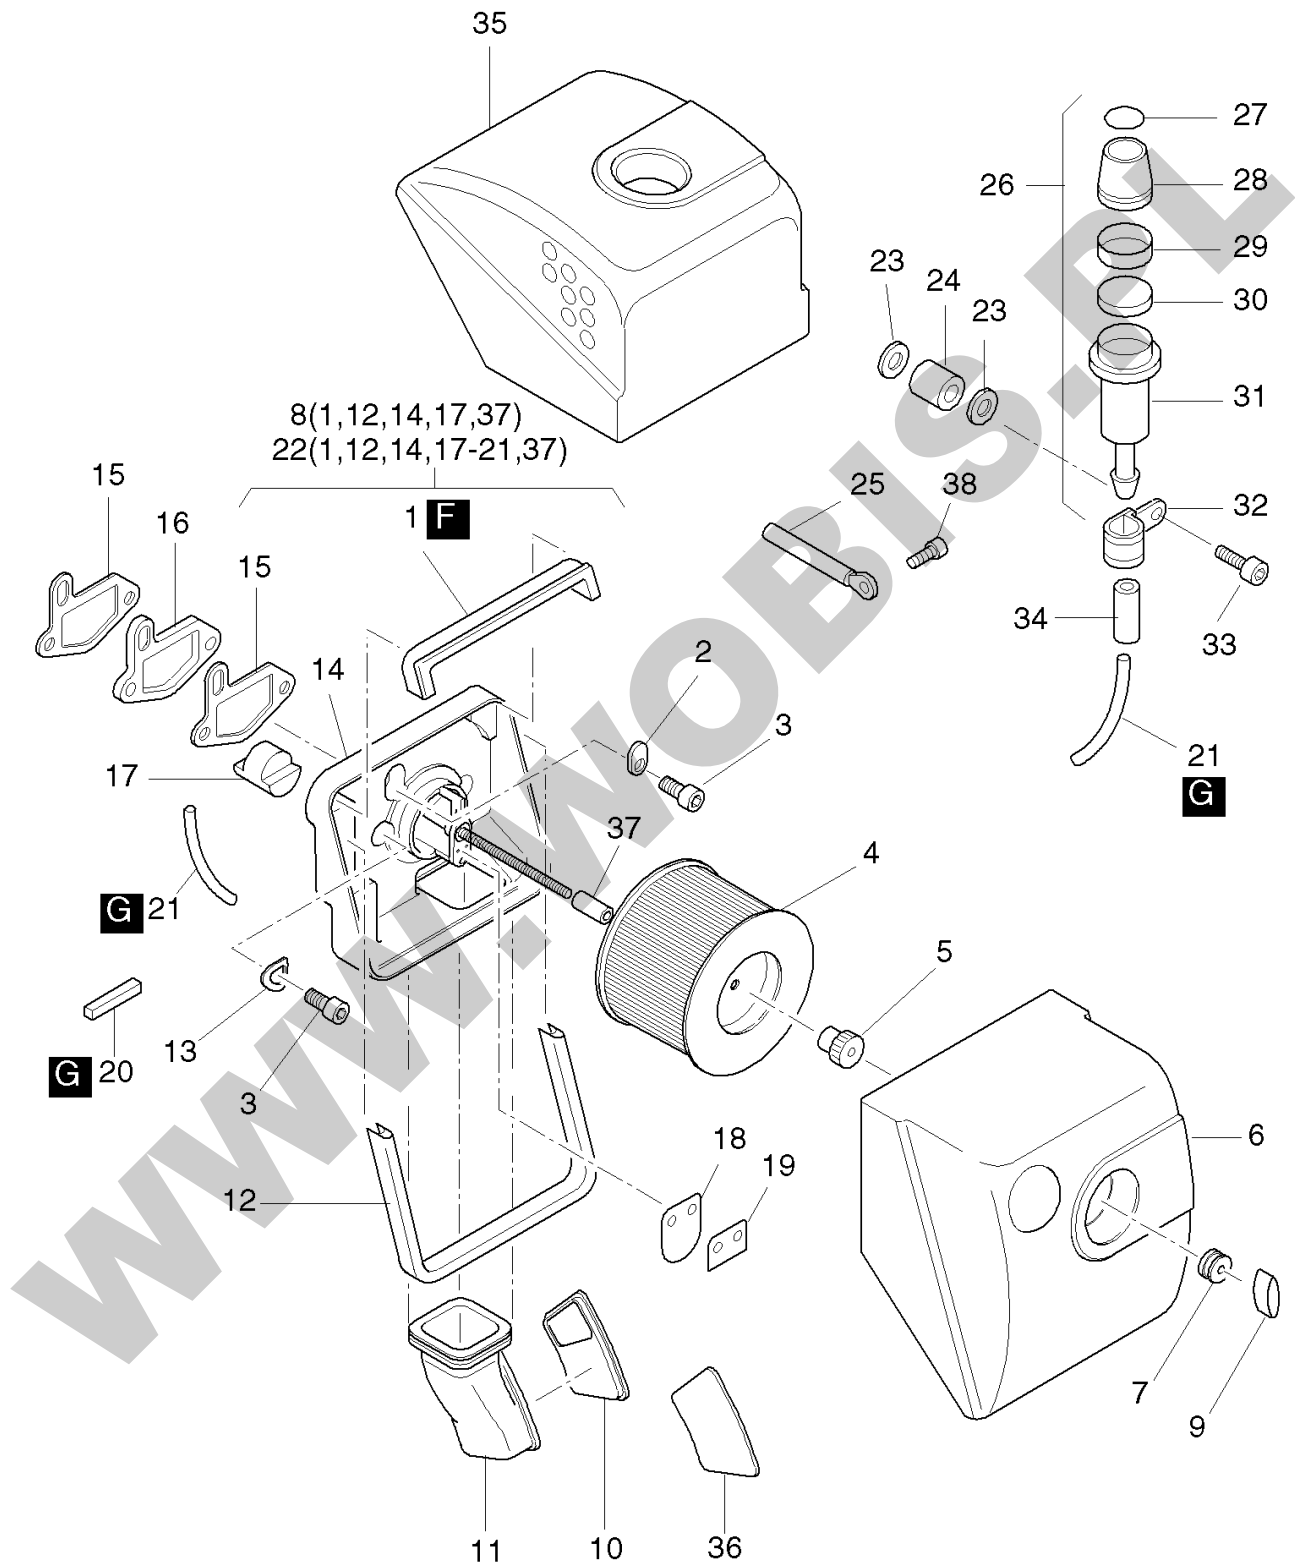

**ORYGINALNE CZĘŚCI ZAMIENNE SERWIS GWARANCYJNY I POGWARANCYJNY WYMIARY
SERWISOWE ORAZ KATALOGI CZĘŚCI ZAMIENNYCH NA STRONIE WWW.WOBIS.PL/SERWIS**

Pos.	Part no.	Description	Qty.	Notice	Add. notice	kg	EA	TA	DA	dDPW	List price
1	05107600	SEALING STRIP	1			0,019	1	21	3		
2	05056400	WASHER	1			0,003	1	21	1		
3	50171500	ALL.SCR.M 8X 25	3	M 8 x 25 DIN 912-8.8 A3C		0,015	4	11	1		
4	50426000	AIRFILTER ELEMENT	1			0,102	4	21	1		
5	50454300	KNURLED NUT M 6	1	M 6		0,002	4	21	1		
6	05107500	COVER F. AIRFILTER	1	part was replaced by 05107501		0,000	0	21	7		
7	50435800	RUBBER SLEEVE	1			0,002	4	21	1		
8	01607900	AIRFILTER HOUSING	1	part was replaced by 01607901		0,457	0	21	7		
9	50452200	WING NUT M6	1	M 6		0,011	4	21	1		
10	04116600	COVER F.RUBB.INSERT	1			0,019	1	21	1		
11	04116501	RUBBER INSERT	1			0,090	1	11	1		
12	05056100	SEALING STRIP 365MM	1	365 mm		0,032	1	21	3		
13	50095100	SPRING WASHER A 8	2	A 8 DIN 137 A3C		0,001	4	11	1		
14	01515100	AIRFILTER HOUSING	1	part was replaced by 01607901		0,465	0	21	7		
15	05056300	GASKET AIR FILTER	2			0,001	1	21	1		
16	05088300	INSULATING FLANGE	1			0,008	1	21	1		
17	05098100	PLUG	1			0,003	1	21	1		
18	_nopart	Not in this engine	-								
19	_nopart	Not in this engine	-								
20	_nopart	Not in this engine	-								
21	_nopart	Not in this engine	-								
22	_nopart	Not in this engine	-								
23	_nopart	Not in this engine	-								
24	_nopart	Not in this engine	-								
25	_nopart	Not in this engine	-								
26	_nopart	Not in this engine	-								
27	_nopart	Not in this engine	-								
28	_nopart	Not in this engine	-								
29	_nopart	Not in this engine	-								
30	_nopart	Not in this engine	-