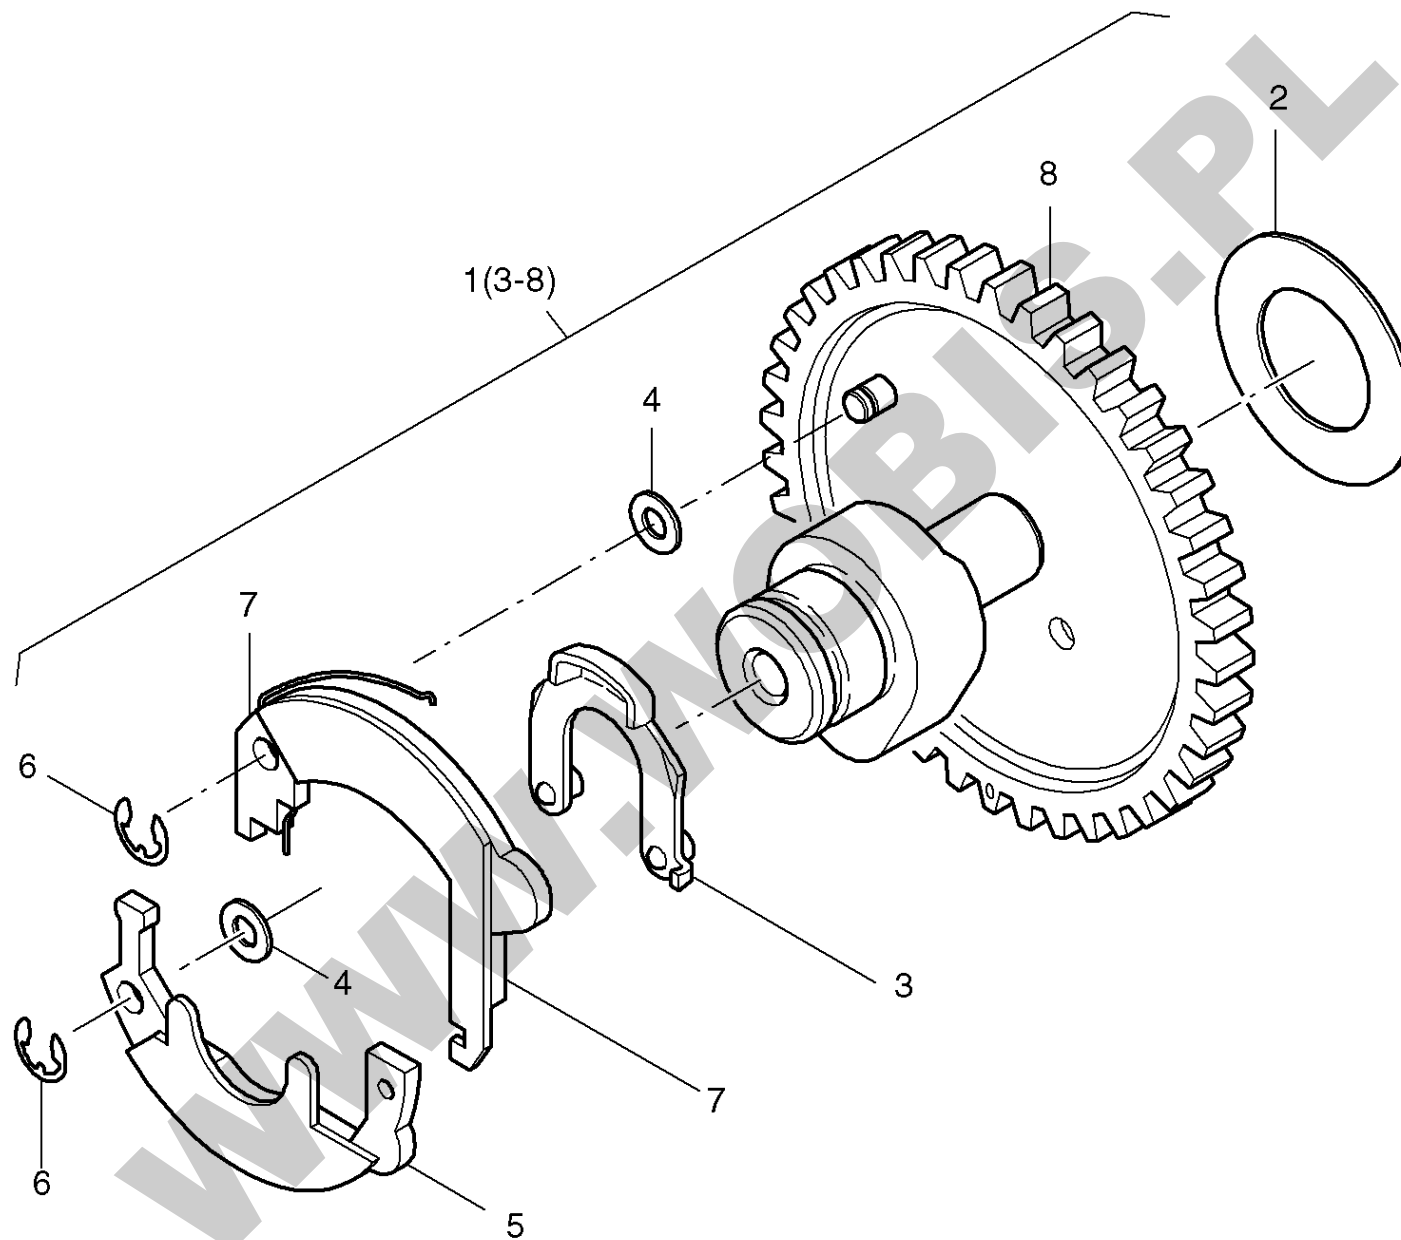

**ORYGINALNE CZĘŚCI ZAMIENNE SERWIS GWARANCYJNY I POGWARANCYJNY WYMIARY  
SERWISOWE ORAZ KATALOGI CZĘŚCI ZAMIENNYCH NA STRONIE WWW.WOBIS.PL/SERWIS**

Pos.	Part no.	Description	Qty.	Notice	Add. notice	kg	EA	TA	DA	dDPW	List price
1	01334200	CRANKSHAFT NO.X	1	part was replaced by 01334201		4,020	0	11	7		
2	_noorder	No single order	-								
3	04125300	CLOSING PLUG 12MM	1	part was replaced by 50300801		0,001	0	11	7		
4	05127401	STUBSHAFT 4 SAE GEN	1	Nr. 4 SAE Generator $\varnothing$ 7/8" part was replaced by 05127402		0,000	0	21	7		
6	05099700	STUBSHAFT TAP. NO.6	1	Nr. 6 ital. 23 keg., con. part was replaced by 05099701		0,000	0	21	7		
7	05127600	STUBSHAFT NO.2 CYL.	1	part was replaced by 05127620		0,377	0	21	7		
8	05127710	STUBSHAFT NO.1 1"	1	part was replaced by 05127720		0,000	0	21	7		
9	05127801	STUBSHAFT CYL. 25MM	1	$\varnothing$ 25 zyl., cil.		0,292	0	21	7		
10	40065600	SUPPORTING DISC SS	1	45 x 55 x 3,0		0,016	4	11	1		
11	50021600	CIRCLIP 45X1,75	1	A 45 x 1,75 DIN 471		0,006	4	11	1		
12	04114201	DISC 18,5X37X5	1	18,5 x 37 x 5		0,031	1	11	1		
13	50443600	HEXSCREW M18X1,5X55	1	M 18 x 1,5 x 55 DIN 961 - 10.9		0,150	4	11	1		
14	05141600	FITTINGKEY 6,35X61	1	A 6,35 x 61		0,018	1	11	1		
15	05107301	STUBSHAFT HEXAGON	1	SW 27 mm, $\varnothing$ 26,8 mm		0,000	0	21	7		
16	50473700	FITTINGKEY A 8X7X45	1	7 x 8 x 45 DIN 6885		0,018	4	21	4		
17	50463400	FITTINGKEY A 5X5X36	1	A 5 x 5 x 36 DIN 6885		0,006	4	21	4		
18	04152500	STUBSHAFT CIL. 22,2	1	$\varnothing$ 22,2 zyl., cil. part was replaced by 04152501		0,000	0	21	7		
19	01333900	CRANKSHAFT NO.6	1	Nr. 6 ital. 23 keg., con. part was replaced by 01333901		4,030	0	11	7		
20	_noorder	No single order	-								
21	01329900	CRANKSHAFT	1	Nr. 4 SAE Generator $\varnothing$ 7/8" part was replaced by 01329901		0,000	0	11	7		
22	_noorder	No single order	-								
23	01334100	CRANKSHAFT NO.2	1	Nr. 2 $\varnothing$ 1" zyl., cil. part was replaced by 01334110		0,000	0	11	7		
24	_noorder	No single order	-								