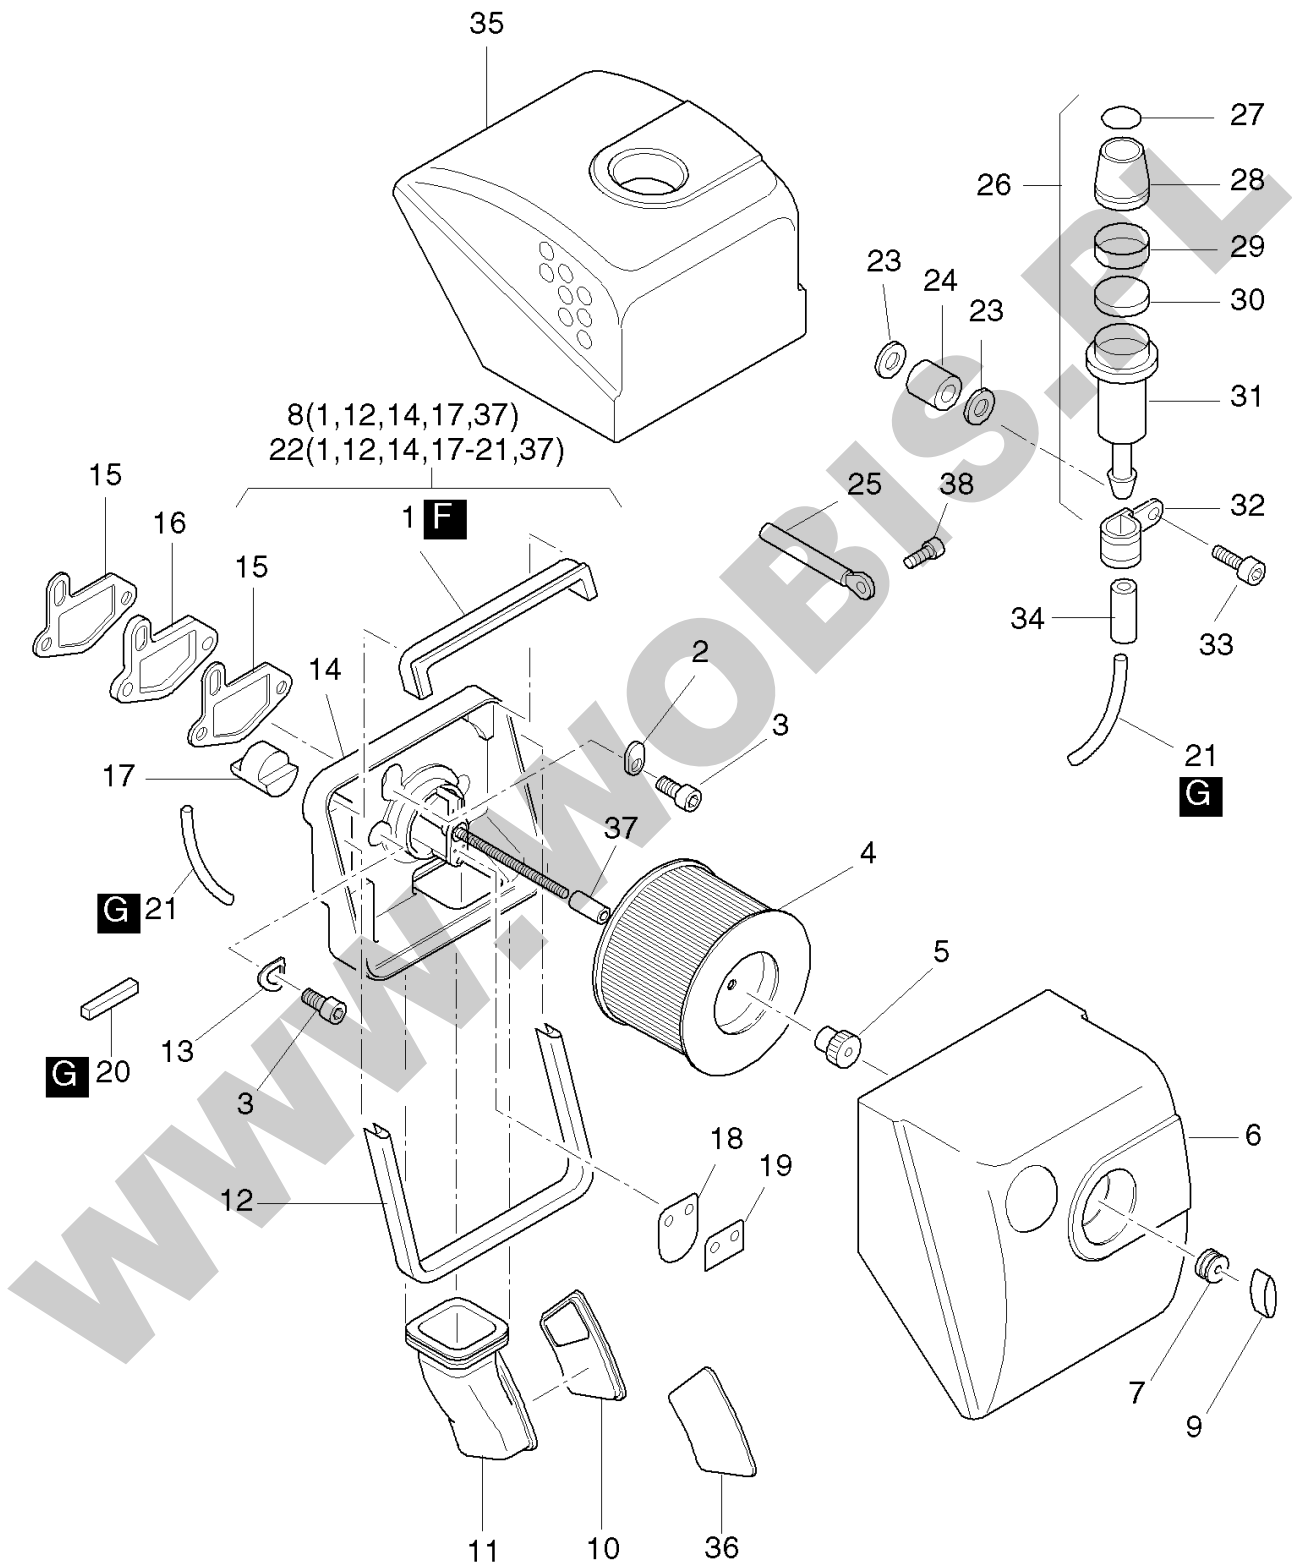

**ORYGINALNE CZĘŚCI ZAMIENNE SERWIS GWARANCYJNY I POGWARANCYJNY WYMIARY
SERWISOWE ORAZ KATALOGI CZĘŚCI ZAMIENNYCH NA STRONIE WWW.WOBIS.PL/SERWIS**

Pos.	Part no.	Description	Qty.	Notice	Add. notice	kg	EA	TA	DA	dDPW	List price
1	05107600	SEALING STRIP	1			0,019	1	21	3		
2	05056400	WASHER	1			0,003	1	21	1		
3	50171500	ALL.SCR.M 8X 25	3	M 8 x 25 DIN 912-8.8 A3C		0,015	4	11	1		
4	50426000	AIRFILTER ELEMENT	1			0,102	4	21	1		
5	50454300	KNURLED NUT M 6	1	M 6		0,002	4	21	1		
6	05107500	COVER F. AIRFILTER	1	part was replaced by 05107501		0,000	0	21	7		
7	50435800	RUBBER SLEEVE	1			0,002	4	21	1		
8	01607900	AIRFILTER HOUSING	1	part was replaced by 01607901		0,457	0	21	7		
9	50452200	WING NUT M6	1	M 6		0,011	4	21	1		
10	04116600	COVER F.RUBB.INSERT	1			0,019	1	21	1		
11	04116501	RUBBER INSERT	1			0,090	1	11	1		
12	05056100	SEALING STRIP 365MM	1	365 mm		0,032	1	21	3		
13	50095100	SPRING WASHER A 8	2	A 8 DIN 137 A3C		0,001	4	11	1		
14	01515100	AIRFILTER HOUSING	1	part was replaced by 01607901		0,465	0	21	7		
15	05056300	GASKET AIR FILTER	2			0,001	1	21	1		
16	05088300	INSULATING FLANGE	1			0,008	1	21	1		
17	05098100	PLUG	1			0,003	1	21	1		
18	_nopart	Not in this engine	-								
19	_nopart	Not in this engine	-								
20	_nopart	Not in this engine	-								
21	_nopart	Not in this engine	-								
22	_nopart	Not in this engine	-								
23	_nopart	Not in this engine	-								
24	_nopart	Not in this engine	-								
25	_nopart	Not in this engine	-								
26	_nopart	Not in this engine	-								
27	_nopart	Not in this engine	-								
28	_nopart	Not in this engine	-								
29	_nopart	Not in this engine	-								
30	_nopart	Not in this engine	-