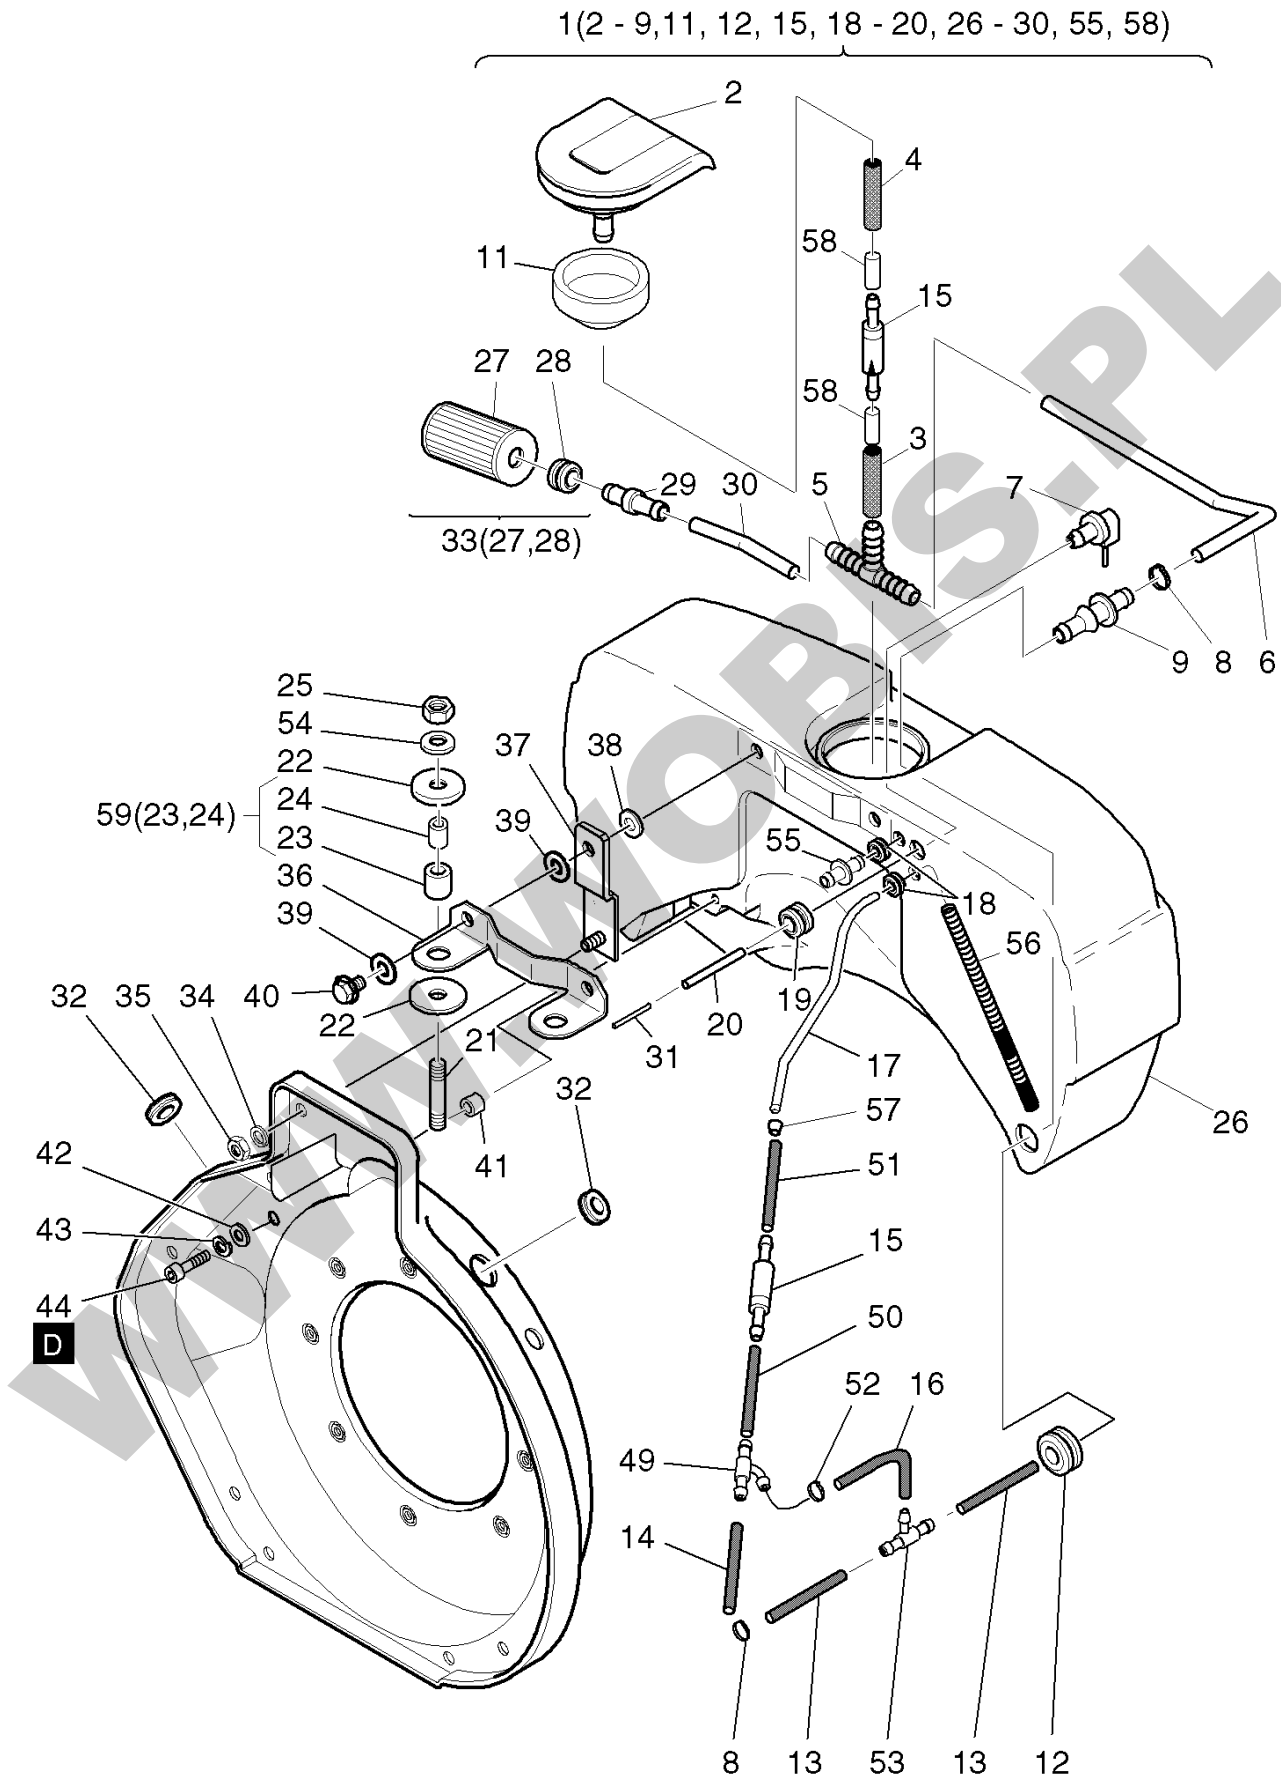

**ORYGINALNE CZĘŚCI ZAMIENNE SERWIS GWARANCYJNY I POGWARANCYJNY WYMIARY
SERWISOWE ORAZ KATALOGI CZĘŚCI ZAMIENNYCH NA STRONIE WWW.WOBIS.PL/SERWIS**

Pos.	Part no.	Description	Qty.	Notice	Add. notice	kg	EA	TA	DA	dDPW	List price
1	01588610	FUEL TANK 5L 1B30	1			1,503	1	21	0		
2	01535302	CAP F. FUEL TANK	1	kpl. cpl.		0,100	1	21	1		
3	05182400	FUEL PIPE	1			0,007	1	21	0		
4	05182300	FUEL PIPE	1			0,004	1	21	0		
4	05085100	FUEL HOSE 7 X 165	1	7 x 165		0,001	1	21	0		
5	50440600	HOSE NIPPLE T	1			0,004	4	21	1		
6	05137000	FUEL PIPE 7,0X 220	1			0,016	1	21	0		
7	01534900	FUEL VENT. VALVE	1			0,004	1	21	1		
8	50441100	HOSE CLIP	2	11,8-505R		0,003	4	21	1	P1	
9	05084000	CONNECTING NIPPLE	1			0,006	9	21	0		
11	05086401	GASKET F. FUEL CAP	1			0,028	1	21	1		
12	50440800	RUBBER SLEEVE	1			0,004	4	21	1		
13	05123100	FUEL HOSE 7 / 70	1	7 x 70		0,005	1	21	1		
14	05085300	FUEL HOSE 3,5X 45	1	3,5 x 45		0,004	1	21	1		
15	01534600	FUEL VENTG.VALVE	1	part was replaced by 01534601		0,003	0	21	7		
16	03673300	FUEL HOSE 5,0X 170	1	5 x 170		0,011	9	21	0		
17	05122210	FUEL PIPE	1			0,013	9	21	0		
18	05130400	RUBBER SLEEVE	2			0,001	1	21	1		
19	50440900	RUBBER SLEEVE	1			0,001	9	21	0		
20	05085600	BREATH. HOSE 1X3X85	1	1 x 3 x 85		0,002	1	21	1		
21	50231900	STUD M 8X 25	2	M 8 x 25 DIN 835-8.8 A3C		0,012	4	11	1		
22	05109810	DISC 8,20X22X2	4	8,2 x 22 x 2		0,001	1	21	1		
23	05086810	RUBBER SHELL	2			0,004	1	21	1		
24	05122800	INSULATING SLEEVE	2			0,001	1	21	1		
25	40028400	HEX.NUT M 8	2	VM 8 DIN 980-8 C3A		0,008	4	11	1	zzNein	
26	_noorder	No single order	-								
27	_noorder	No single order	-								
28	50440900	RUBBER SLEEVE	1			0,001	9	21	0		
29	05084400	CONNECTING NIPPLE	1	part was replaced by 05084401		0,011	0	21	7		
30	05136900	FUEL PIPE 7,0X 80	1			0,006	1	21	0