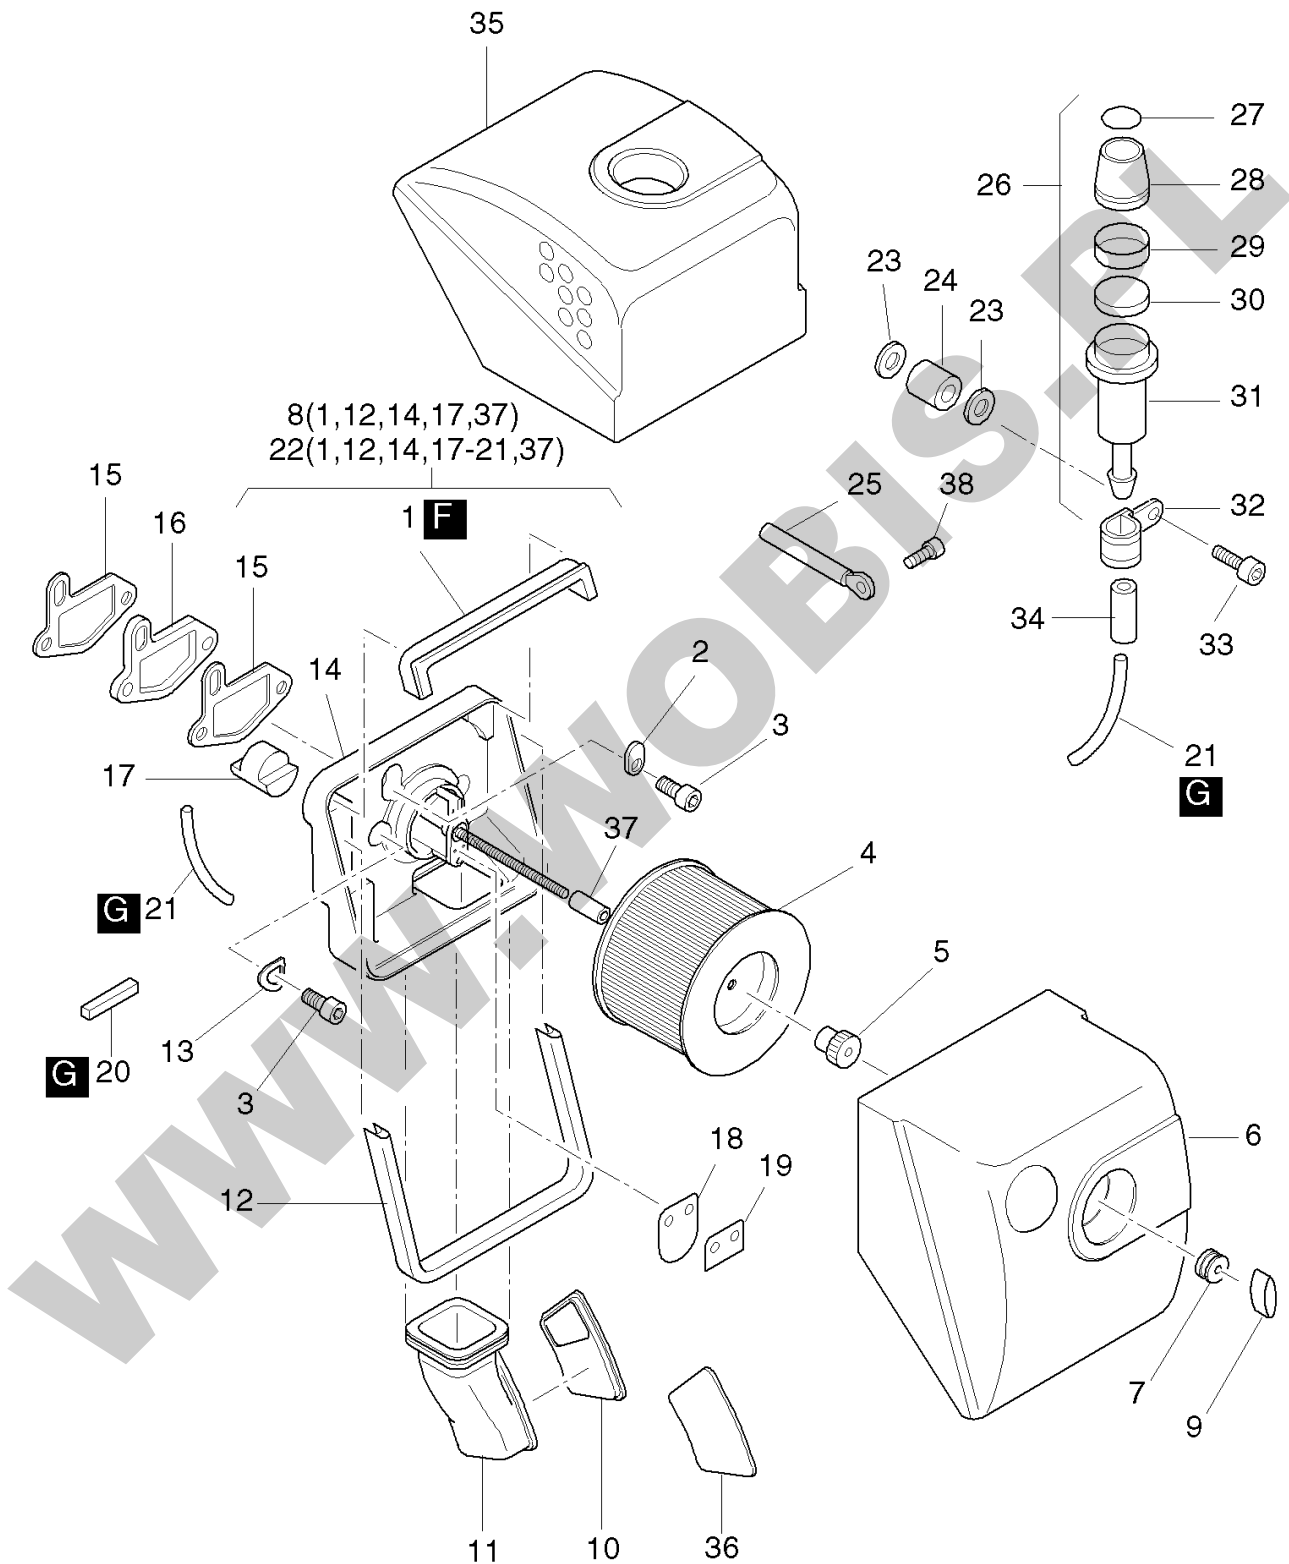

**ORYGINALNE CZĘŚCI ZAMIENNE SERWIS GWARANCYJNY I POGWARANCYJNY WYMIARY
SERWISOWE ORAZ KATALOGI CZĘŚCI ZAMIENNYCH NA STRONIE WWW.WOBIS.PL/SERWIS**

Pos.	Part no.	Description	Qty.	Notice	Add. notice	kg	EA	TA	DA	dDPW	List price
1	05107600	SEALING STRIP	1			0,019	1	21	3		
2	05056400	WASHER	1			0,003	1	21	1		
3	50171500	ALL.SCR.M 8X 25	3	M 8 x 25 DIN 912-8.8 A3C		0,015	4	11	1		
4	50426000	AIRFILTER ELEMENT	1			0,102	4	21	1		
5	50454300	KNURLED NUT M 6	1	M 6		0,002	4	21	1		
6	05107500	COVER F. AIRFILTER	1	part was replaced by 05107501		0,000	0	21	7		
7	50435800	RUBBER SLEEVE	1			0,002	4	21	1		
8	01607900	AIRFILTER HOUSING	1	part was replaced by 01607901		0,457	0	21	7		
9	50452200	WING NUT M6	1	M 6		0,011	4	21	1		
10	04116600	COVER F.RUBB.INSERT	1			0,019	1	21	1		
11	04116501	RUBBER INSERT	1			0,090	1	11	1		
12	05056100	SEALING STRIP 365MM	1	365 mm		0,032	1	21	3		
13	50095100	SPRING WASHER A 8	2	A 8 DIN 137 A3C		0,001	4	11	1		
14	01515100	AIRFILTER HOUSING	1	part was replaced by 01607901		0,465	0	21	7		
15	05056300	GASKET AIR FILTER	2			0,001	1	21	1		
16	05088300	INSULATING FLANGE	1			0,008	1	21	1		
17	05098100	PLUG	1			0,003	1	21	1		
18	_nopart	Not in this engine	-								
19	_nopart	Not in this engine	-								
20	_nopart	Not in this engine	-								
21	_nopart	Not in this engine	-								
22	_nopart	Not in this engine	-								
23	_nopart	Not in this engine	-								
24	_nopart	Not in this engine	-								
25	_nopart	Not in this engine	-								
26	_nopart	Not in this engine	-								
27	_nopart	Not in this engine	-								
28	_nopart	Not in this engine	-								
29	_nopart	Not in this engine	-								
30	_nopart	Not in this engine	-