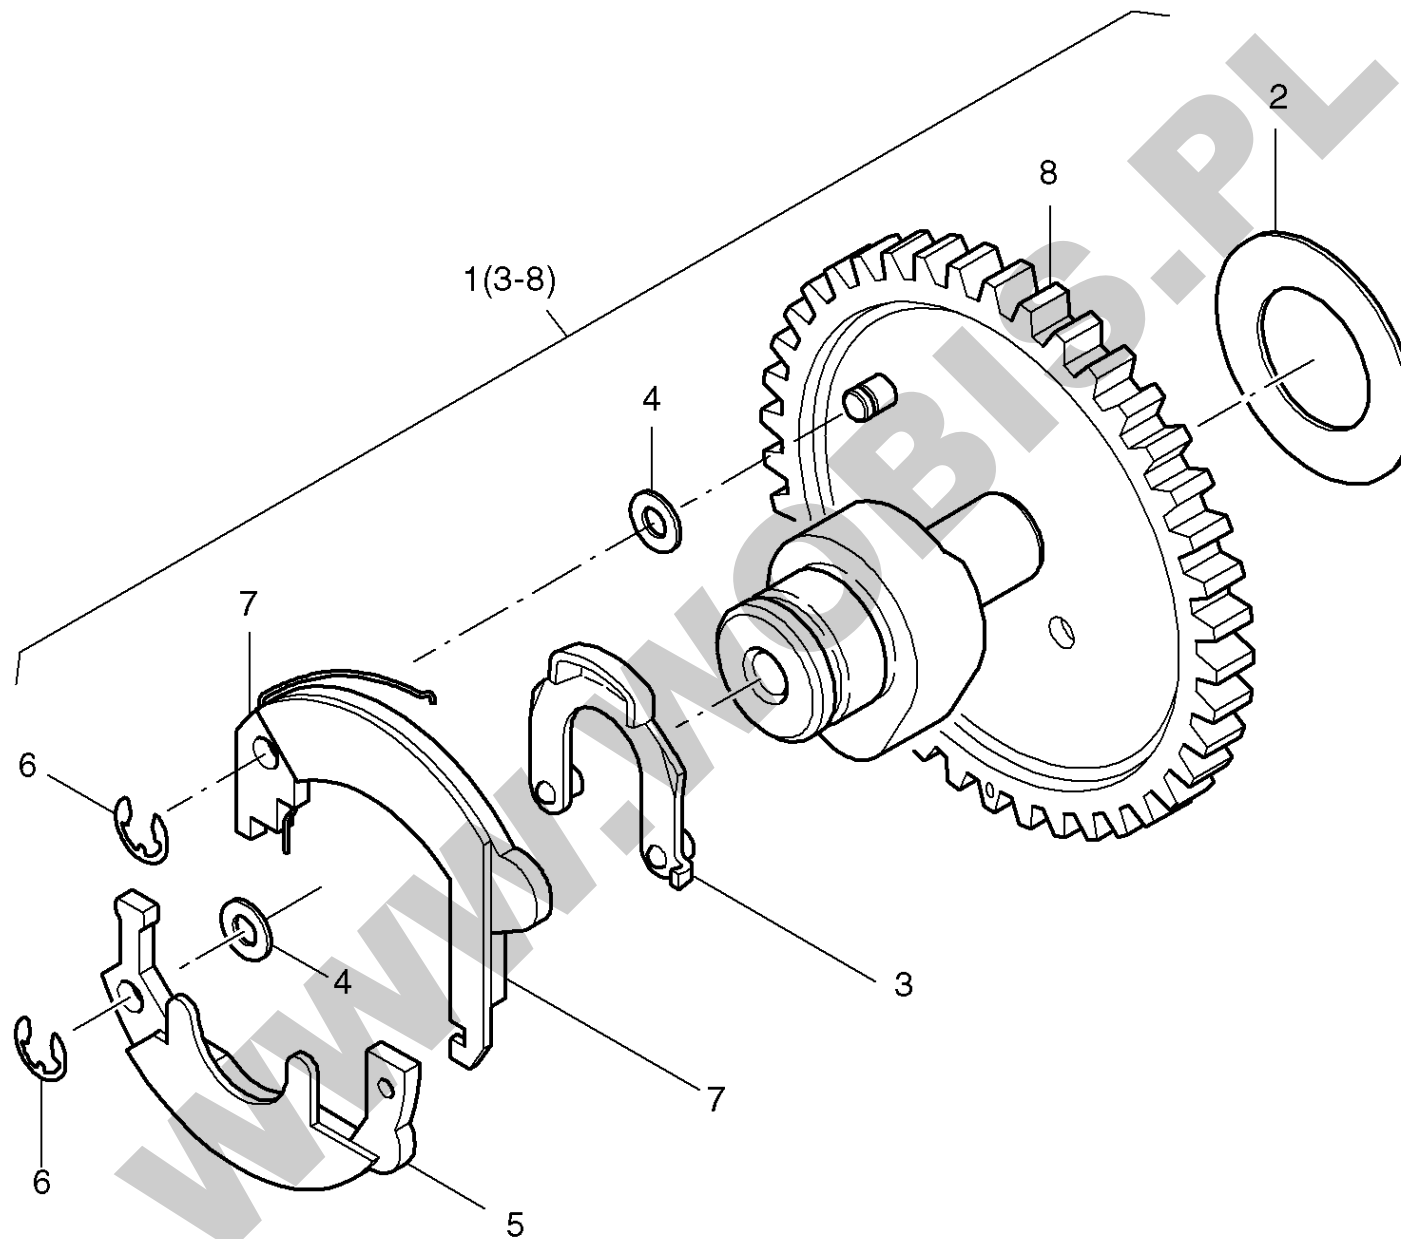

Pos.	Part no.	Description	Qty.	Notice	Add. notice	kg	EA	TA	DA	dDPW	List price
1	01334200	CRANKSHAFT NO.X	1	part was replaced by 01334201		4,020	0	11	7		
2	_noorder	No single order	-								
3	04125300	CLOSING PLUG 12MM	1	part was replaced by 50300801		0,001	0	11	7		
4	05127400	STUBSHAFT NO.4	1	Nr. 4 Alternateur Generator part was replaced by 05127401		0,000	0	21	7		
6	05099700	STUBSHAFT TAP. NO.6	1	Nr. 6 ital. 23 keg., con. part was replaced by 05099701		0,000	0	21	7		
7	05127600	STUBSHAFT NO.2 CYL.	1	part was replaced by 05127620		0,377	0	21	7		
8	05127700	STUBSHAFT NO.1 1"	1	Nr. 1 Ø 1"		0,000	0	21	7		
9	05127800	STUBSHAFT CYL.25MM	1	Ø 25 mm cyl.		0,000	0	21	7		
10	40065600	SUPPORTING DISC SS	1	45 x 55 x 3,0		0,016	4	11	1		
11	50021600	CIRCLIP 45X1,75	1	A 45 x 1,75 DIN 471		0,006	4	11	1		
12	04114201	DISC 18,5X37X5	1	18,5 x 37 x 5		0,031	1	11	1		
13	50443600	HEXSCREW M18X1,5X55	1	M 18 x 1,5 x 55 DIN 961 - 10.9		0,150	4	11	1		
14	_nopart	Not in this engine	-								
15	05107301	STUBSHAFT HEXAGON	1	SW 27 mm, ø 26,8 mm		0,000	0	21	7		
16	_nopart	Not in this engine	-								
17	50463400	FITTINGKEY A 5X5X36	1	A 5 x 5 x 36 DIN 6885		0,006	4	21	4		
18	04152500	STUBSHAFT CIL. 22,2	1	ø 22,2 zyl., cil. part was replaced by 04152501		0,000	0	21	7		