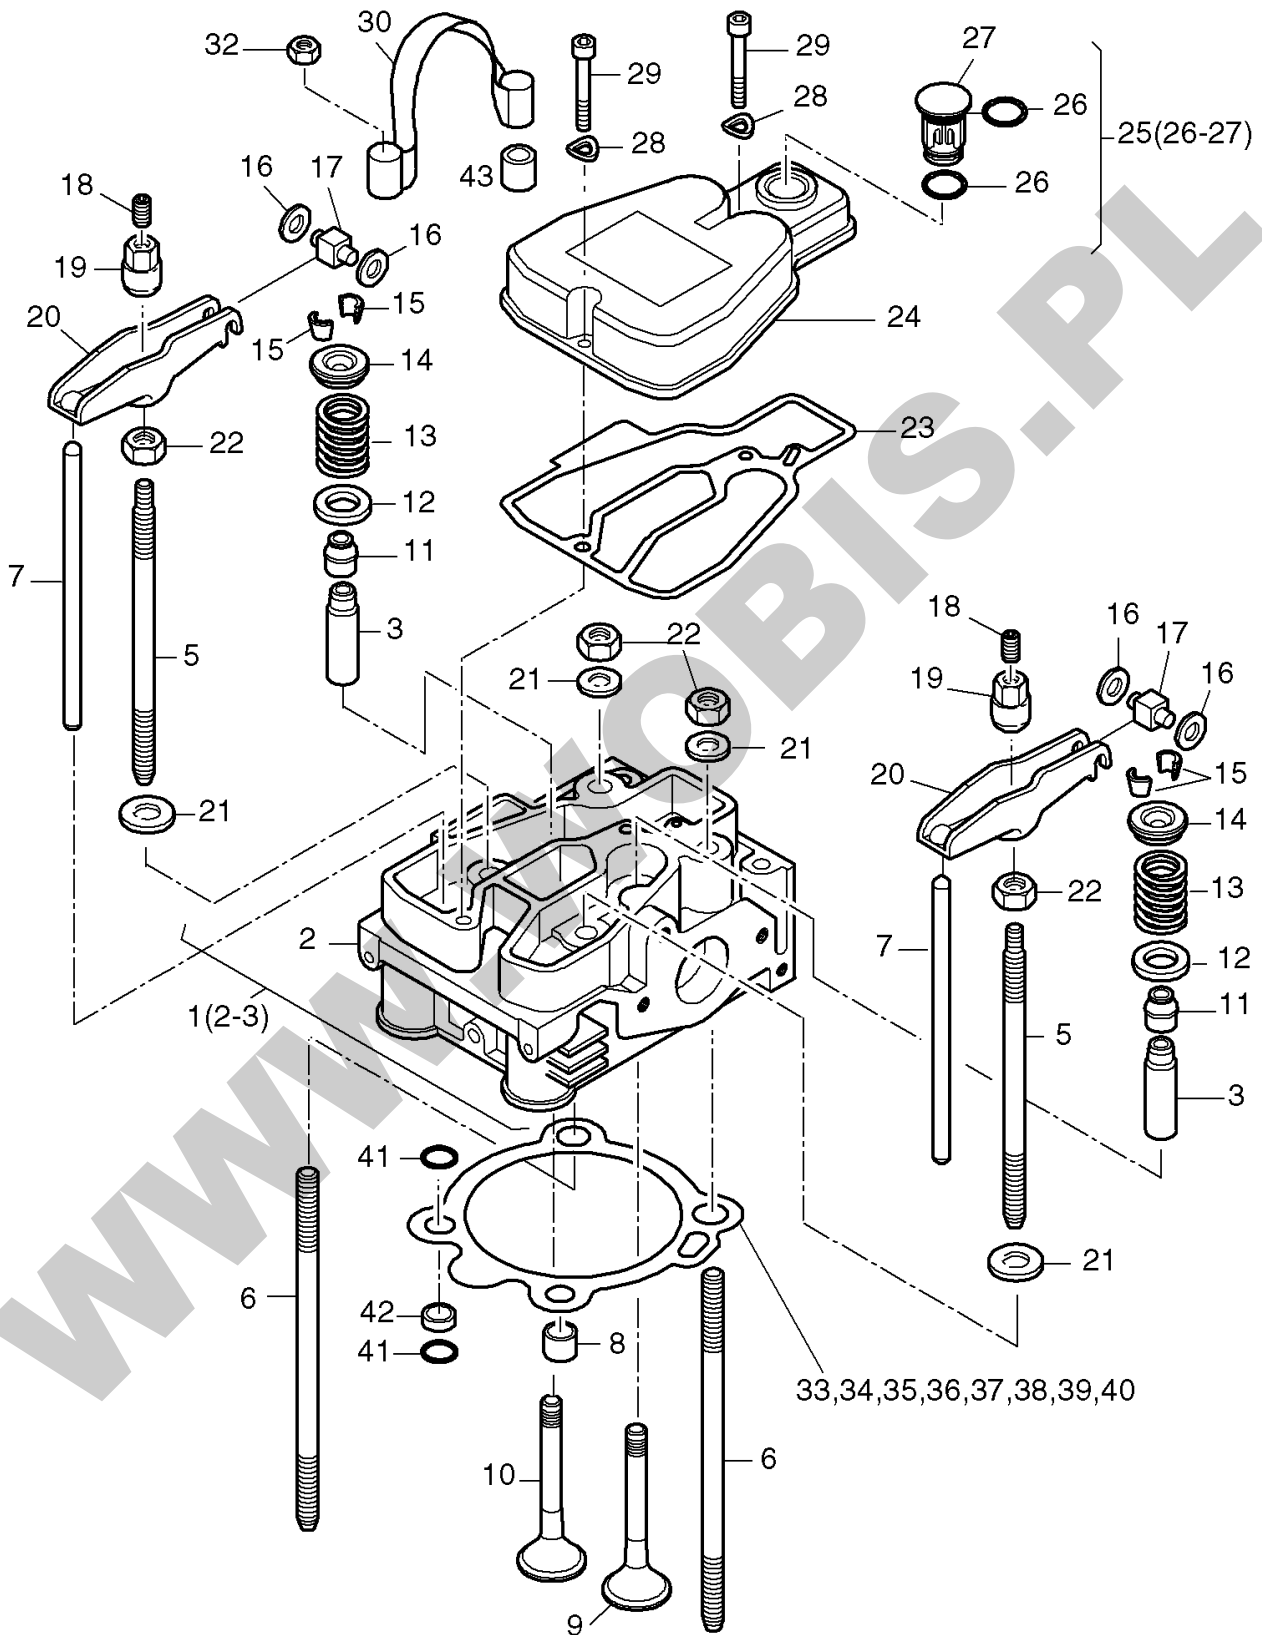

**ORYGINALNE CZĘŚCI ZAMIENNE SERWIS GWARANCYJNY I POGWARANCYJNY WYMIARY
SERWISOWE ORAZ KATALOGI CZĘŚCI ZAMIENNYCH NA STRONIE WWW.WOBIS.PL/SERWIS**

Pos.	Part no.	Description	Qty.	Notice	Add. notice	kg	EA	TA	DA	dDPW	List price
1	01529801	CYLINDER HEAD	1	part run out no successor		1,780	1	11	0		
2	_noorder	No single order	-								
3	05129500	VALVE GUIDE	2			0,015	4	12	1		
5	05097500	STUD CYL.HEAD 141MM	2	141 mm (M 10 - M 8)		0,065	1	11	1		
6	05097400	STUD CYL.HEAD 148MM	2	148 mm (M 10)		0,071	1	11	1		
7	05098900	PUSHROD	2	174,8 mm		0,032	1	11	1		
8	_nopart	Not in this engine	-								
9	05093000	VALVE INLET	1			0,055	4	11	1		
10	05093100	VALVE EXHAUST	1			0,039	4	11	1		
11	50425800	VALVE STEM SEAL CAP	2			0,001	4	11	1	d2	
12	04093700	WASHER	2			0,003	1	11	1		
13	04113500	VALVE SPRING	2			0,017	1	11	1		
14	04093800	SPRING PLATE	2			0,009	1	11	1		
15	50425700	COLLET	2			0,001	4	11	1		
16	50445100	SUPP.DISK 6X12X1,2	4	6 x 12 x 1,2 DIN 988		0,008	4	11	1		
17	05091101	SLIDER	2			0,005	1	11	1		
18	50358000	GRUB SCREW M 8X10	2	M 8 x 10 DIN 913 Tuf. FLEC		0,002	4	11	1	W2	
19	05054700	NUT F. ROCKERARM	2			0,012	1	11	1		
20	05098201	ROCKER	2	part was replaced by 05098202		0,066	0	11	7		
21	05099300	WASHER 10,1 X24X 3	4	10,1 x 24 x 3		0,008	1	11	1		
22	50396600	HEXAGON NUT M 10	4	M 10 DIN 934-10 A3C		0,010	4	11	1		
23	05093301	GASKET ZYL.HEAD COV	1			0,005	1	11	1	d1	
24	05092701	COVER F.CYL.HEAD	1			0,350	0	11	7		
25	01509600	CLOSING PLUG	1			0,017	1	11	3	P1	
26	50425900	O-RING 16 X 2	2	16 x 2		0,001	4	11	3		
27	_noorder	No single order	-								
28	50081200	SPRING WASHER A 6	2	A 6 DIN 137 - A3C		0,001	4	11	1	zzNein	
29	50374900	ALL.SCR.M 6X35	2	M 6 x 35 DIN 912-8.8 A3C		0,010	4	11	1		
30	04117701	LIFTING STRAP	1			0,005	1	11	1		
32	50453200	HEXAGON NUT M10	2			0,010	9	11	0