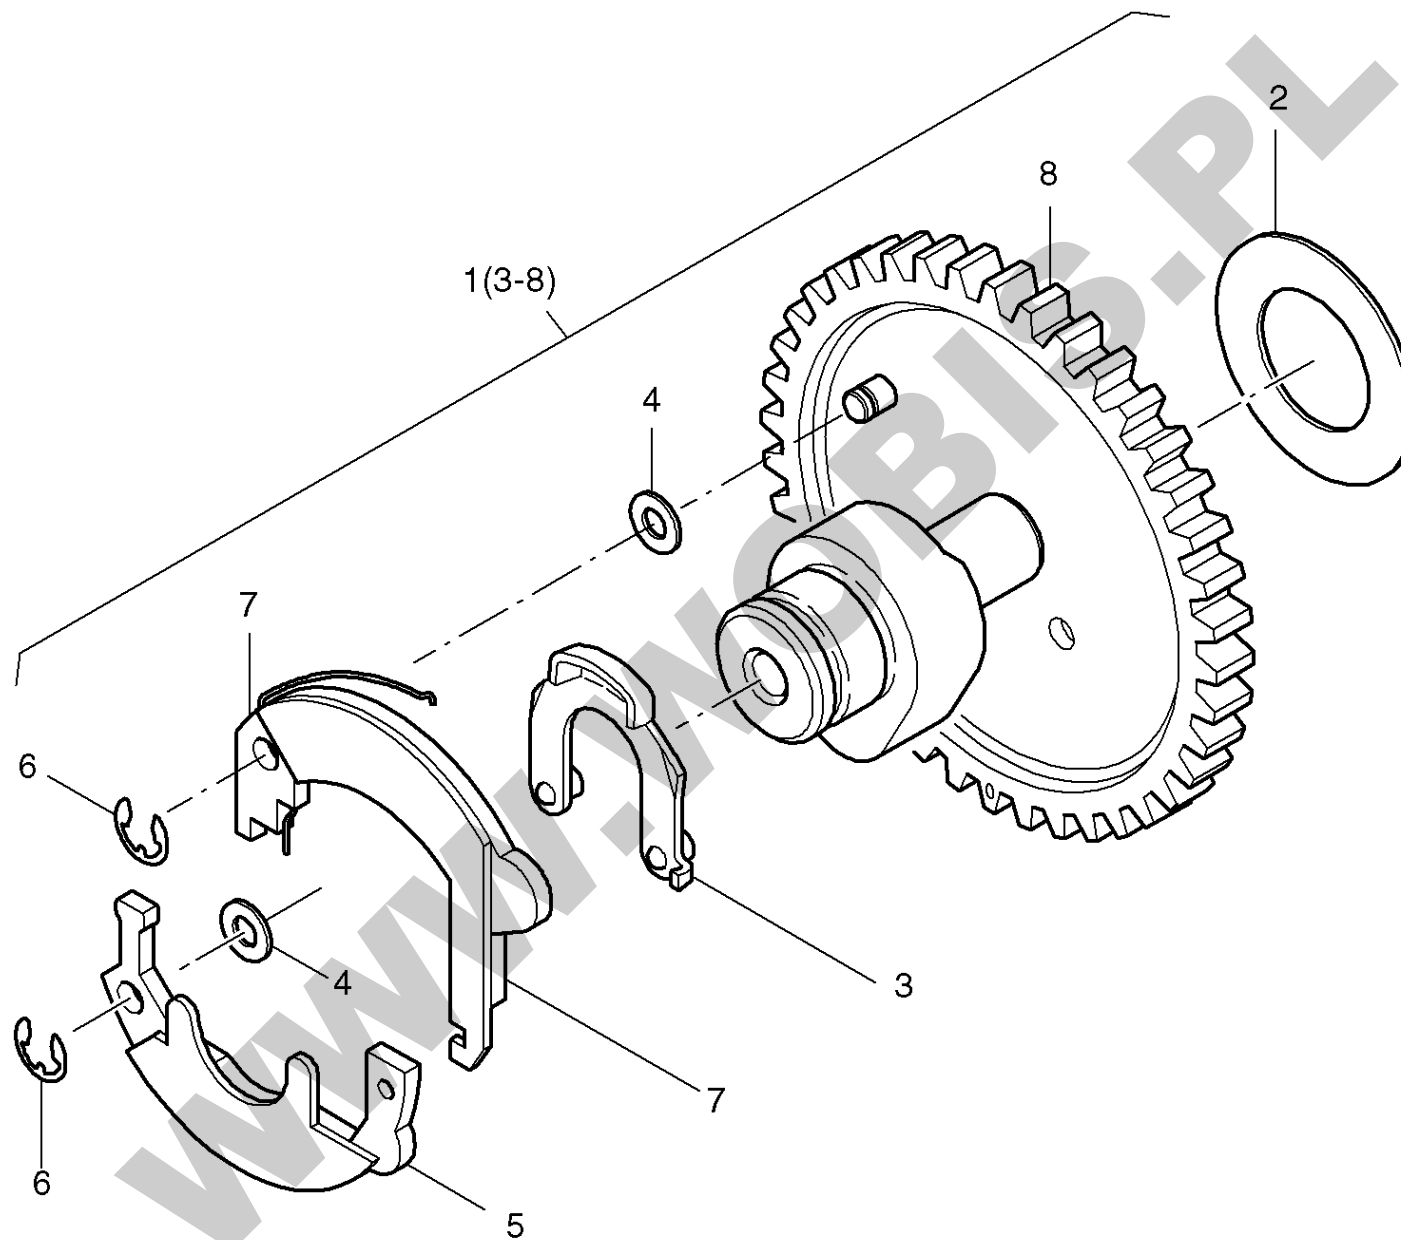

Pos.	Part no.	Description	Qty.	Notice	Add. notice	kg	EA	TA	DA	dDPW	List price
1	01334200	CRANKSHAFT NO.X	1	part was replaced by 01334201		4,020	0	11	7		
2	_noorder	No single order	-								
3	04125300	CLOSING PLUG 12MM	1	part was replaced by 50300801		0,001	0	11	7		
4	05127400	STUBSHAFT NO.4	1	Nr. 4 Alternateur Generator part was replaced by 05127401		0,000	0	21	7		
6	05099700	STUBSHAFT TAP. NO.6	1	Nr. 6 ital. 23 keg., con. part was replaced by 05099701		0,000	0	21	7		
7	05127600	STUBSHAFT NO.2 CYL.	1	part was replaced by 05127620		0,377	0	21	7		
8	05127700	STUBSHAFT NO.1 1"	1	Nr. 1 Ø 1"		0,000	0	21	7		
9	05127800	STUBSHAFT CYL.25MM	1	Ø 25 mm cyl.		0,000	0	21	7		
10	40065600	SUPPORTING DISC SS	1	45 x 55 x 3,0		0,016	4	11	1		
11	50021600	CIRCLIP 45X1,75	1	A 45 x 1,75 DIN 471		0,006	4	11	1		
12	04114201	DISC 18,5X37X5	1	18,5 x 37 x 5		0,031	1	11	1		
13	50443600	HEXSCREW M18X1,5X55	1	M 18 x 1,5 x 55 DIN 961 - 10.9		0,150	4	11	1		
14	_nopart	Not in this engine	-								
15	05107301	STUBSHAFT HEXAGON	1	SW 27 mm, ø 26,8 mm		0,000	0	21	7		
16	_nopart	Not in this engine	-								
17	50463400	FITTINGKEY A 5X5X36	1	A 5 x 5 x 36 DIN 6885		0,006	4	21	4		
18	04152500	STUBSHAFT CIL. 22,2	1	ø 22,2 zyl., cil. part was replaced by 04152501		0,000	0	21	7		