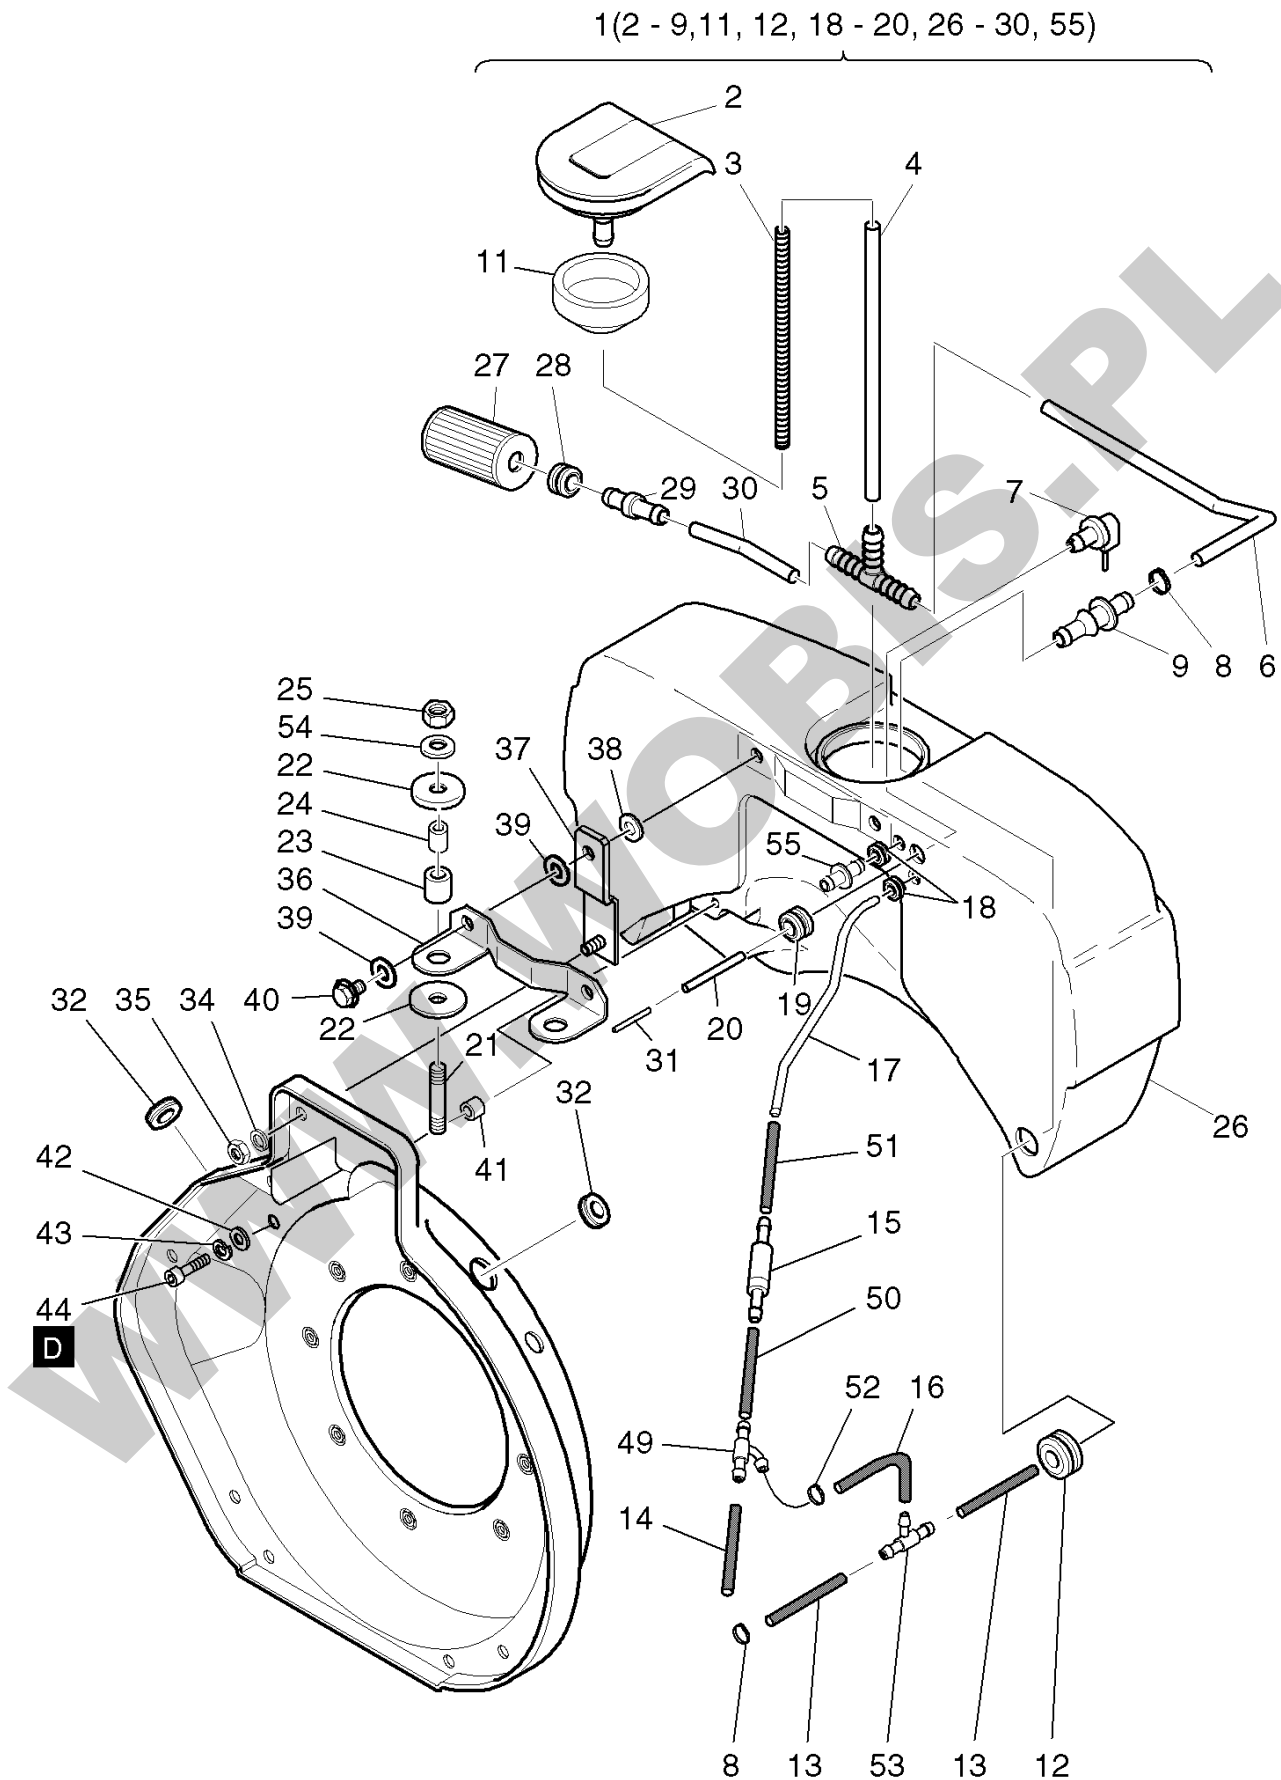

**ORYGINALNE CZĘŚCI ZAMIENNE SERWIS GWARANCYJNY I POGWARANCYJNY WYMIARY
SERWISOWE ORAZ KATALOGI CZĘŚCI ZAMIENNYCH NA STRONIE WWW.WOBIS.PL/SERWIS**

Pos.	Part no.	Description	Qty.	Notice	Add. notice	kg	EA	TA	DA	dDPW	List price
1	01588610	FUEL TANK 5L 1B30	1			1,503	1	21	0		
2	01535300	CAP F. FUEL TANK	1	part was replaced by 01535301		0,083	0	21	7		
3	_nopart	Not in this engine	-								
4	05085100	FUEL HOSE 7 X 165	1	7 x 165		0,001	1	21	0		
5	50440600	HOSE NIPPLE T	1			0,004	4	21	1		
6	05137000	FUEL PIPE 7,0X 220	1			0,016	1	21	0		
7	01534900	FUEL VENT. VALVE	1			0,004	1	21	1		
8	50441100	HOSE CLIP	2	11,8-505R		0,003	4	21	1	P1	
9	05084000	CONNECTING NIPPLE	1			0,006	9	21	0		
11	05086401	GASKET F. FUEL CAP	1			0,028	1	21	1		
12	50440800	RUBBER SLEEVE	1			0,004	4	21	1		
13	05123100	FUEL HOSE 7 / 70	1	7 x 70		0,005	1	21	1		
14	05085300	FUEL HOSE 3,5X 45	1	3,5 x 45		0,004	1	21	1		
15	01534600	FUEL VENTG.VALVE	1	part was replaced by 01534601		0,003	0	21	7		
16	03673300	FUEL HOSE 5,0X 170	1	5 x 170		0,011	9	21	0		
17	05122200	FUEL PIPE	1			0,013	9	21	0		
18	05130400	RUBBER SLEEVE	2			0,001	1	21	1		
19	50440900	RUBBER SLEEVE	1			0,001	9	21	0		
20	05085600	BREATH. HOSE 1X3X85	1	1 x 3 x 85		0,002	1	21	1		
21	50231900	STUD M 8X 25	2	M 8 x 25 DIN 835-8.8 A3C		0,012	4	11	1		
22	05109810	DISC 8,20X22X2	4	8,2 x 22 x 2		0,001	1	21	1		
23	05086810	RUBBER SHELL	2			0,004	1	21	1		
24	05122800	INSULATING SLEEVE	2			0,001	1	21	1		
25	40028400	HEX.NUT M 8	2	VM 8 DIN 980-8 C3A		0,008	4	11	1	zzNein	
26	_noorder	No single order	-								
27	01635200	FUEL FILTER	1	1B20: Serie 10-24 1B30: Serie 10-19 1B20V/30V/40V part was replaced by 01635210		0,014	0	22	7	W2	
28	50440900	RUBBER SLEEVE	1			0,001	9	21	0		
29	05084400	CONNECTING NIPPLE	1	part was replaced by 05084401		0,011	0	21	7