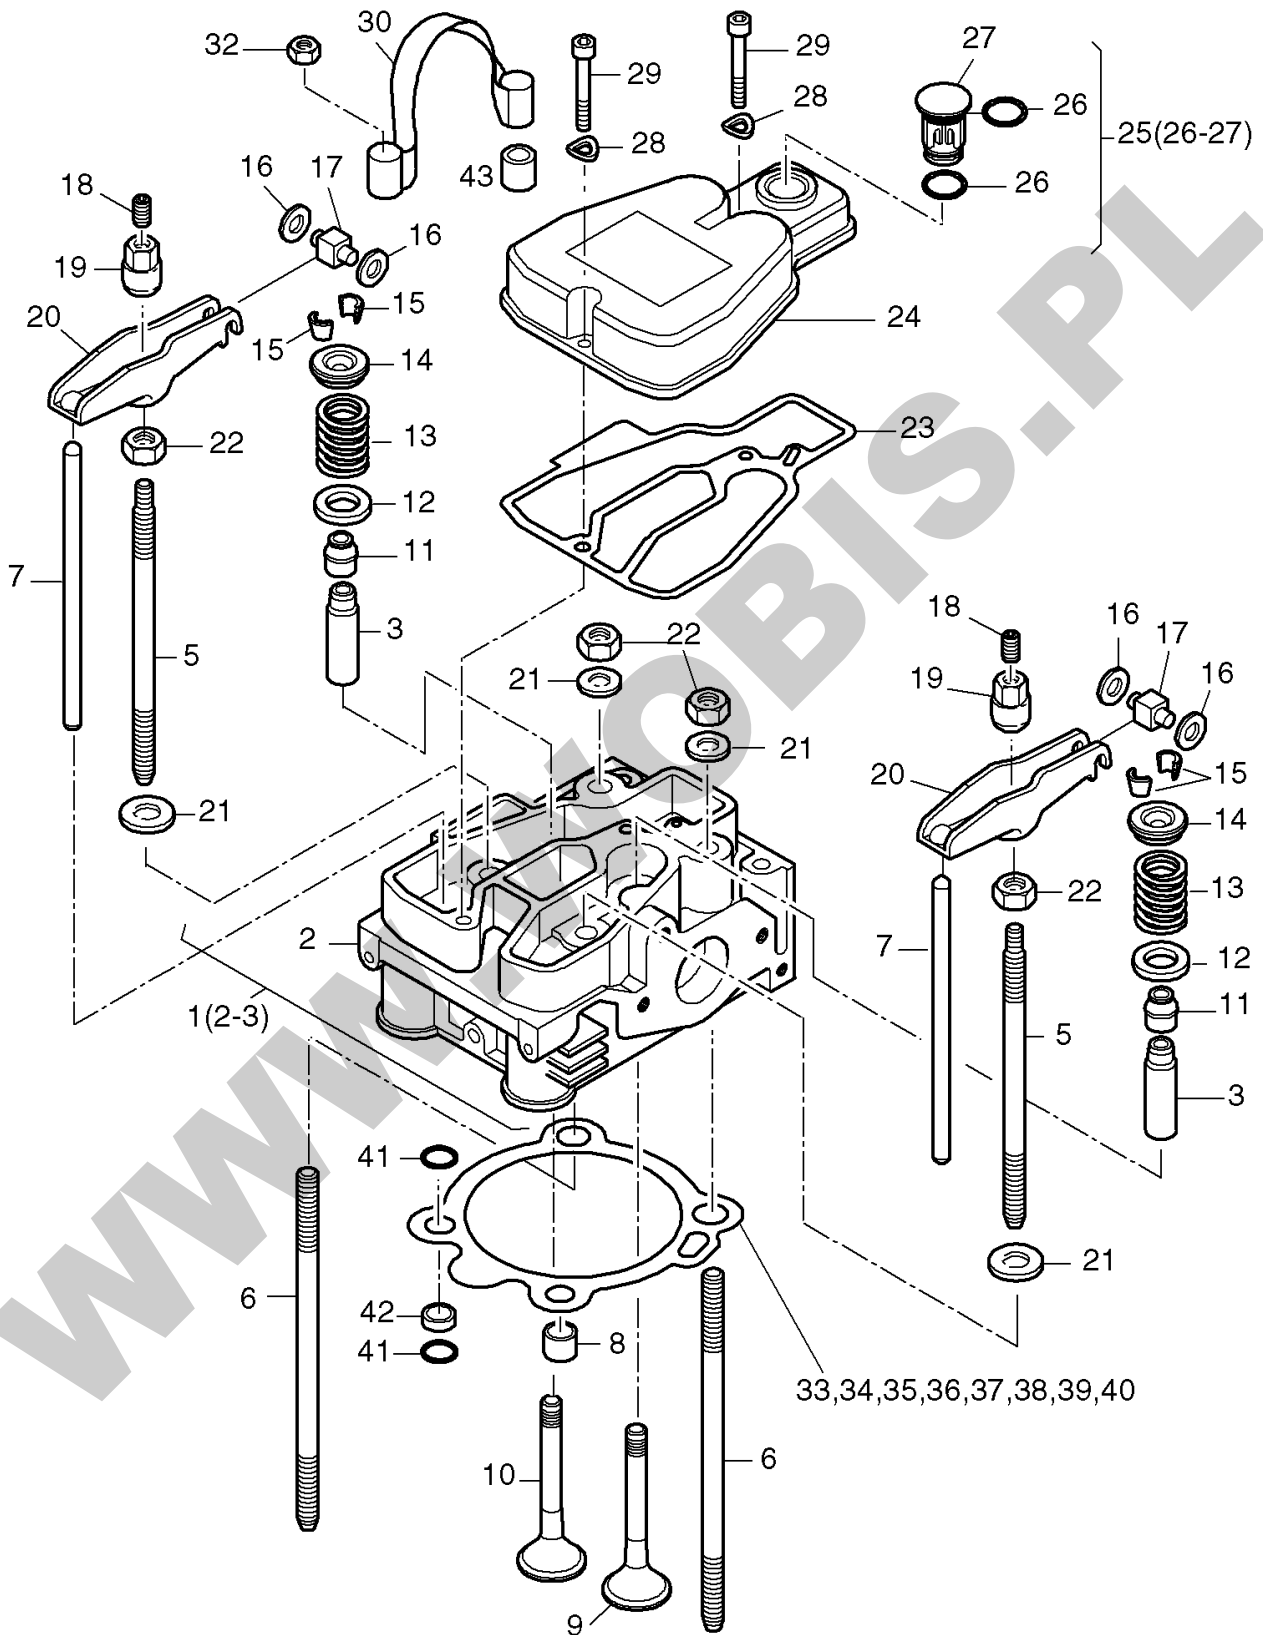

**ORYGINALNE CZĘŚCI ZAMIENNE SERWIS GWARANCYJNY I POGWARANCYJNY WYMIARY
SERWISOWE ORAZ KATALOGI CZĘŚCI ZAMIENNYCH NA STRONIE WWW.WOBIS.PL/SERWIS**

Pos.	Part no.	Description	Qty.	Notice	Add. notice	kg	EA	TA	DA	dDPW	List price
1	01529801	CYLINDER HEAD	1	part run out no successor		1,780	1	11	0		
2	_noorder	No single order	-								
3	05129500	VALVE GUIDE	2			0,015	4	12	1		
5	05097500	STUD CYL.HEAD 141MM	2	141 mm (M 10 - M 8)		0,065	1	11	1		
6	05097400	STUD CYL.HEAD 148MM	2	148 mm (M 10)		0,071	1	11	1		
7	05098900	PUSHROD	2	174,8 mm		0,032	1	11	1		
8	_nopart	Not in this engine	-								
9	05093000	VALVE INLET	1			0,055	4	11	1		
10	05093100	VALVE EXHAUST	1			0,039	4	11	1		
11	50425800	VALVE STEM SEAL CAP	2			0,001	4	11	1	d2	
12	04093700	WASHER	2			0,003	1	11	1		
13	04113500	VALVE SPRING	2			0,017	1	11	1		
14	04093800	SPRING PLATE	2			0,009	1	11	1		
15	50425700	COLLET	2			0,001	4	11	1		
16	50445100	SUPP.DISK 6X12X1,2	4	6 x 12 x 1,2 DIN 988		0,008	4	11	1		
17	05091101	SLIDER	2			0,005	1	11	1		
18	50358000	GRUB SCREW M 8X10	2	M 8 x 10 DIN 913 Tuf. FLEC		0,002	4	11	1	W2	
19	05054700	NUT F. ROCKERARM	2			0,012	1	11	1		
20	05098201	ROCKER	2	part was replaced by 05098202		0,066	0	11	7		
21	05099300	WASHER 10,1 X24X 3	4	10,1 x 24 x 3		0,008	1	11	1		
22	50396600	HEXAGON NUT M 10	4	M 10 DIN 934-10 A3C		0,010	4	11	1		
23	05093301	GASKET ZYL.HEAD COV	1			0,005	1	11	1	d1	
24	05092701	COVER F.CYL.HEAD	1			0,350	0	11	7		
25	01509600	CLOSING PLUG	1			0,017	1	11	3	P1	
26	50425900	O-RING 16 X 2	2	16 x 2		0,001	4	11	3		
27	_noorder	No single order	-								
28	50081200	SPRING WASHER A 6	2	A 6 DIN 137 - A3C		0,001	4	11	1	zzNein	
29	50374900	ALL.SCR.M 6X35	2	M 6 x 35 DIN 912-8.8 A3C		0,010	4	11	1		
30	04117701	LIFTING STRAP	1			0,005	1	11	1		
32	50453200	HEXAGON NUT M10	2			0,010	9	11	0